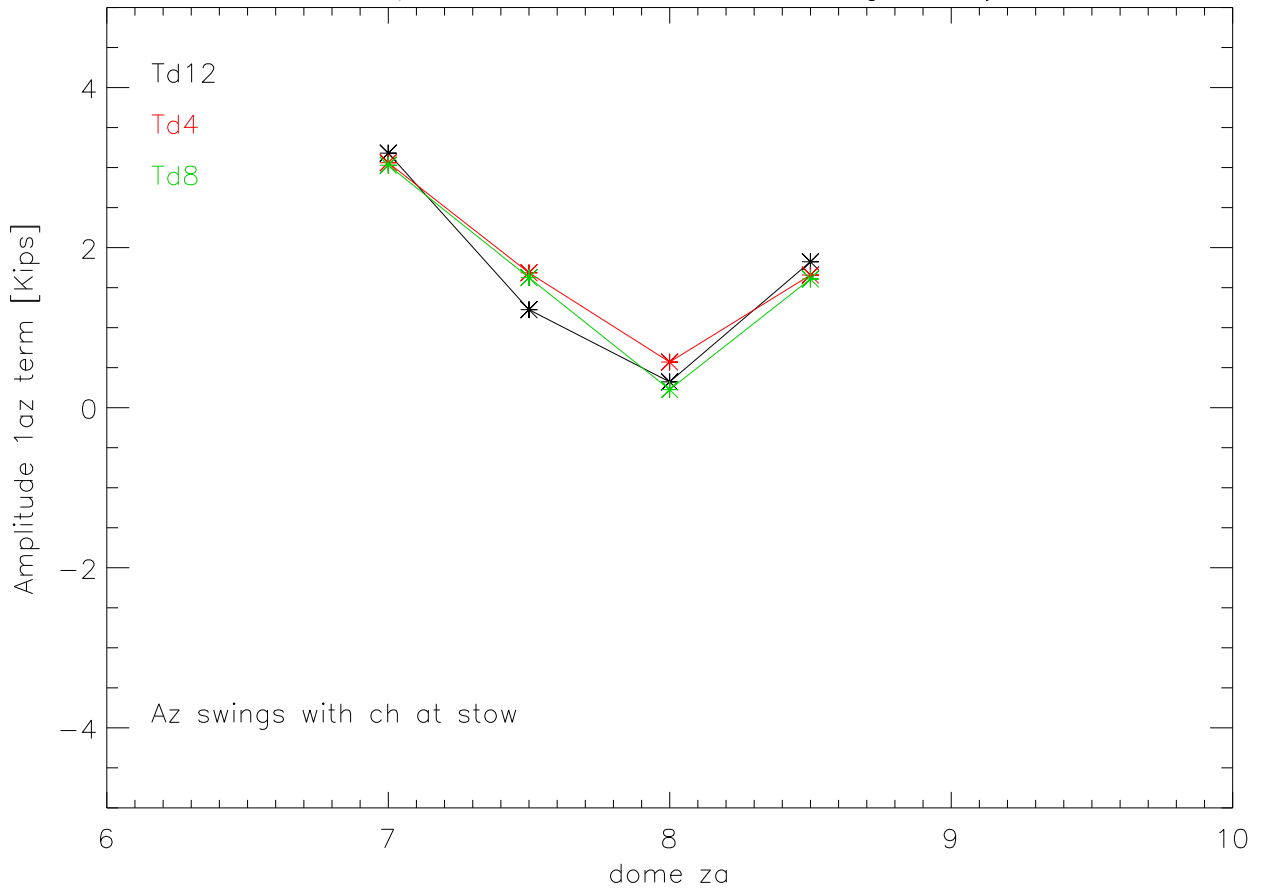

1az term Amplitude from fit to az swings. Vary dome za

kips (@td az) from 1az fits vs dome za