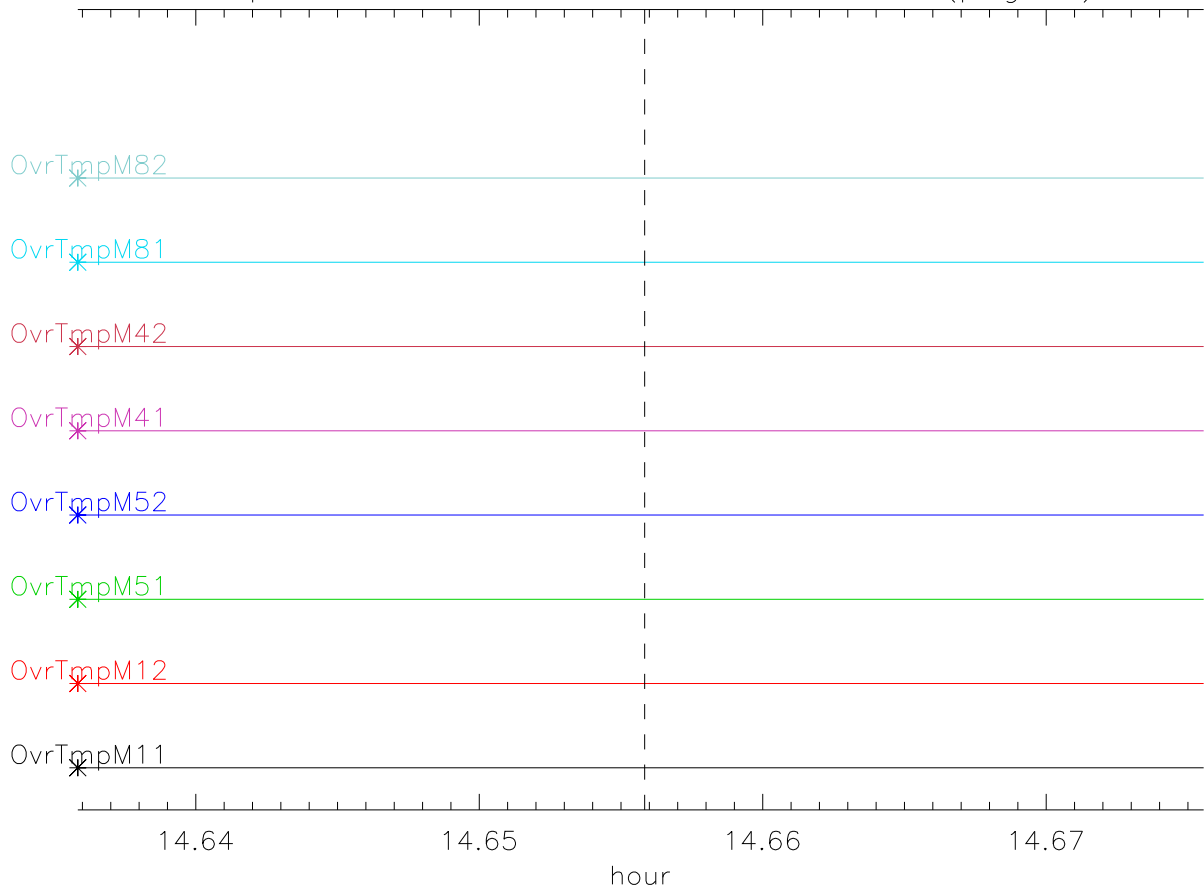

12apr09 mot52 fail azimuth motor status (page 6)