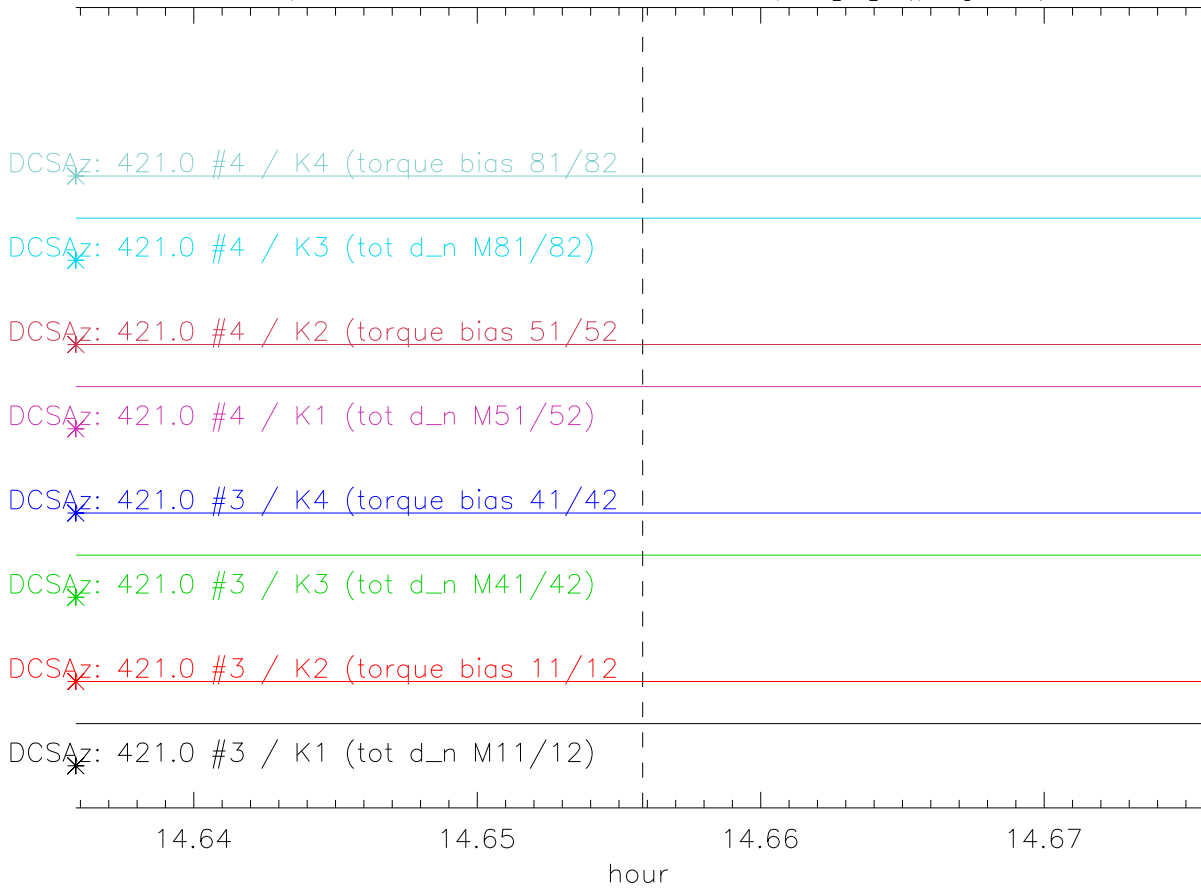

12apr09 mot52 fail az pos vs hour (page 1)

12apr09 mot52 fail az encoder difference vs hour

12apr09 mot52 fail vertex general status (page 2)

12apr09 mot52 fail vertex axis status (page 3)

12apr09 mot52 fail azimuth axis mode (page 4)

12apr09 mot52 fail azimuth equipment status

12apr09 mot52 fail azimuth amp status (page 5)

12apr09 mot52 fail azimuth motor status (page 6)

12apr09 mot52 fail dcs az output[8]

12apr09 mot52 fail dcs az output[9] (page 7)

12apr09 mot52 fail dcs az output[10]

12apr09 mot52 failaz Motor Torques