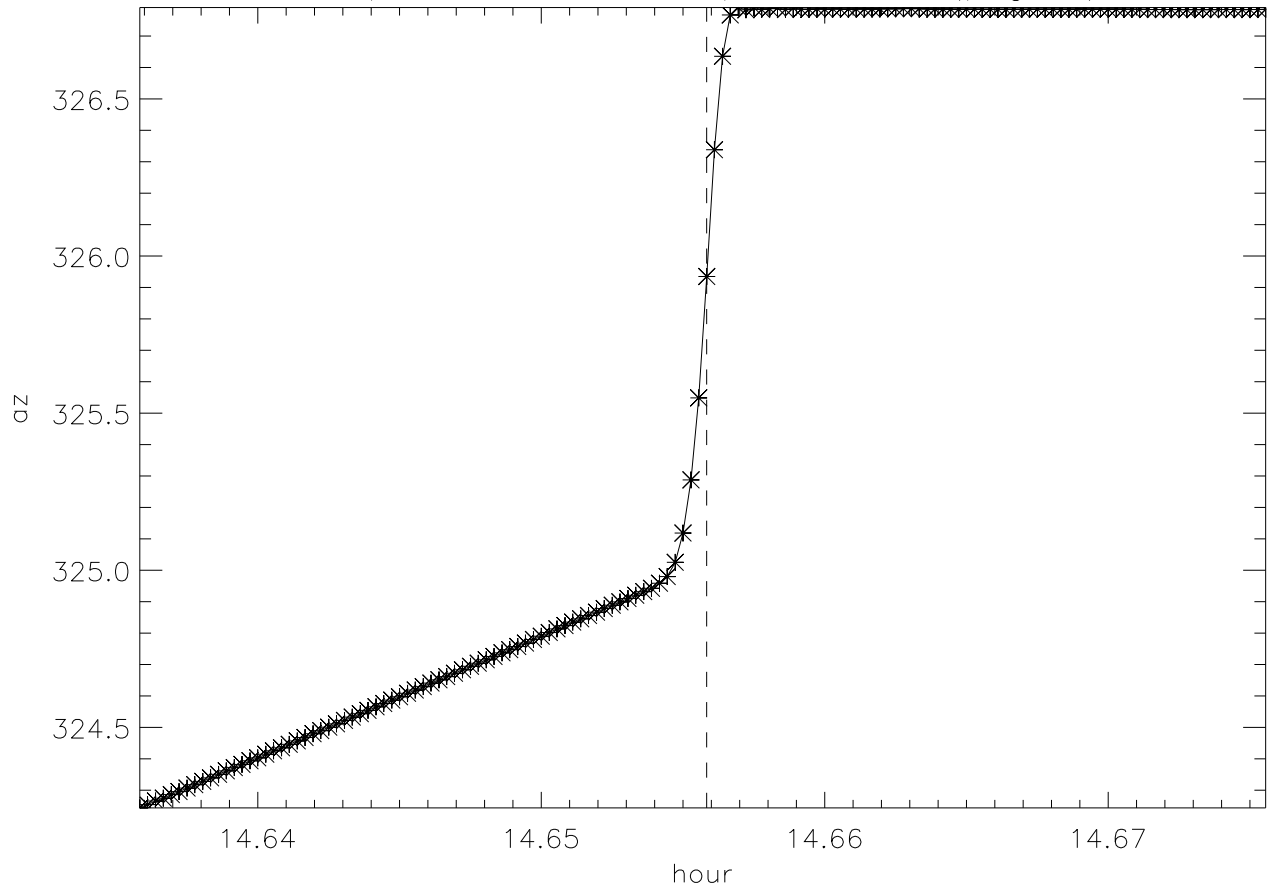

12apr09 mot52 fail az pos vs hour (page 1)

12apr09 mot52 fail az encoder difference vs hour

12apr09 mot52 fail vertex general status (page 2)

12apr09 mot52 fail vertex axis status (page 3)

12apr09 mot52 fail azimuth axis mode (page 4)