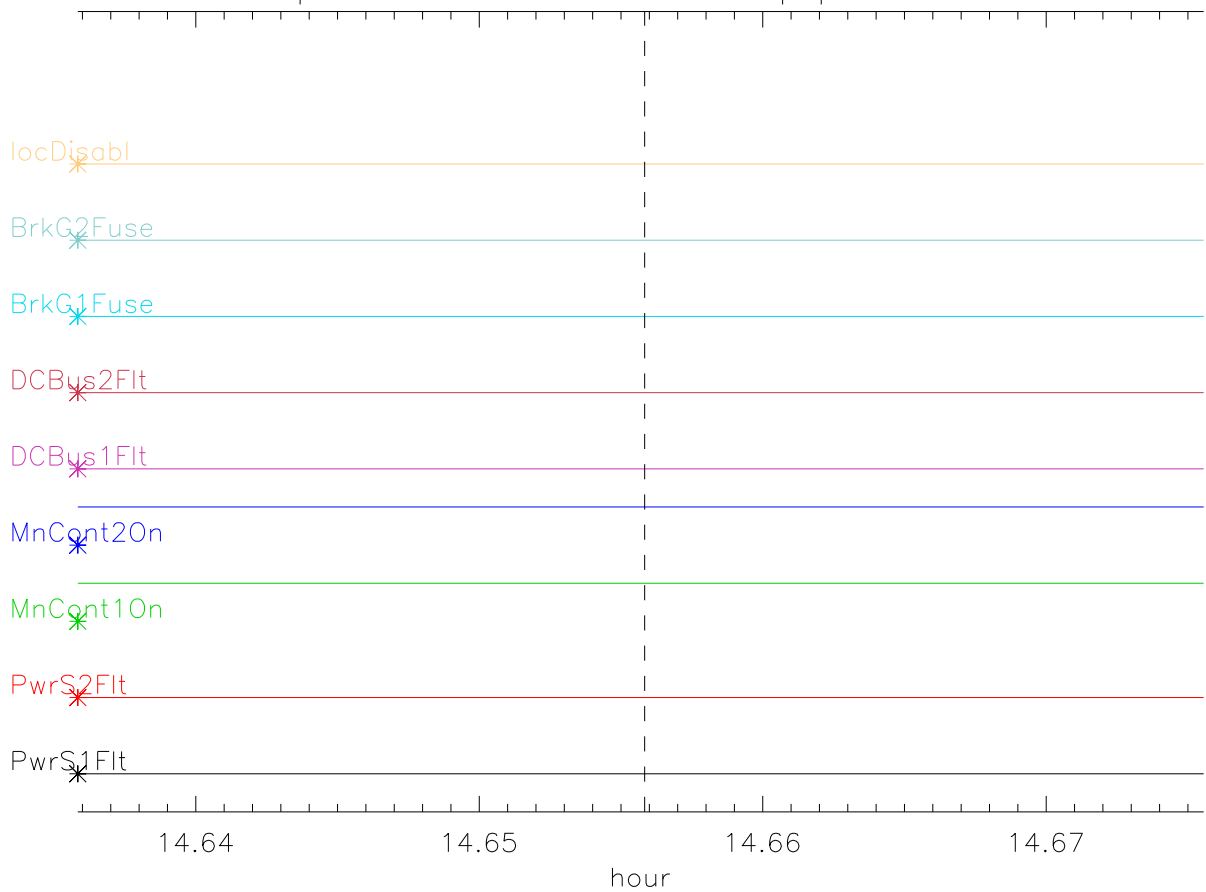

12apr09 mot52 fail az pos vs hour (page 1)

12apr09 mot52 fail az encoder difference vs hour

12apr09 mot52 fail vertex general status (page 2)

12apr09 mot52 fail vertex axis status (page 3)

12apr09 mot52 fail azimuth axis mode (page 4)

12apr09 mot52 fail azimuth equipment status

12apr09 mot52 fail azimuth amp status (page 5)

12apr09 mot52 fail azimuth motor status (page 6)

12apr09 mot52 fail dcs az output[8]

12apr09 mot52 fail dcs az output[9] (page 7)