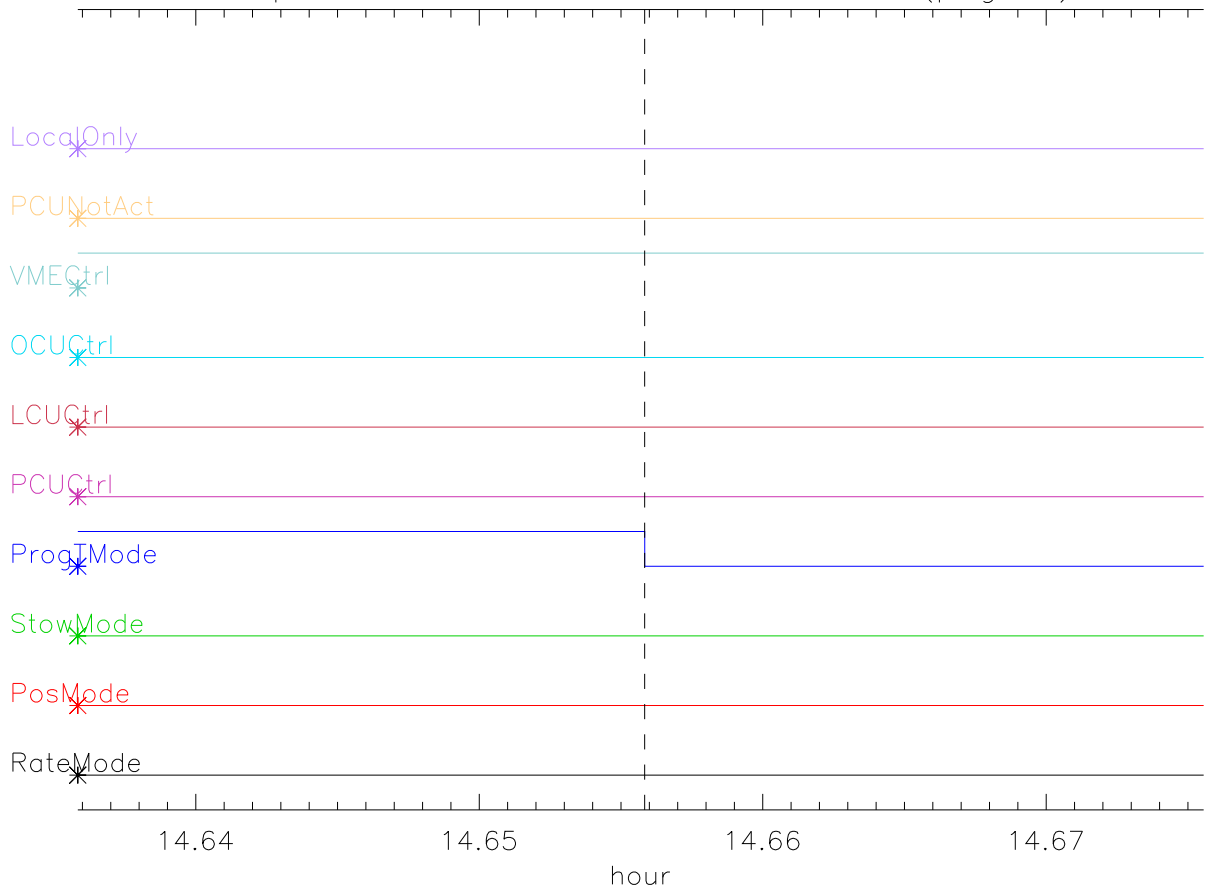

12apr09 mot52 fail az pos vs hour (page 1)

12apr09 mot52 fail az encoder difference vs hour

12apr09 mot52 fail vertex general status (page 2)

12apr09 mot52 fail vertex axis status (page 3)

12apr09 mot52 fail azimuth axis mode (page 4)

12apr09 mot52 fail azimuth equipment status

12apr09 mot52 fail azimuth amp status (page 5)

12apr09 mot52 fail azimuth motor status (page 6)

12apr09 mot52 fail dcs az output[8]

12apr09 mot52 fail dcs az output[9] (page 7)