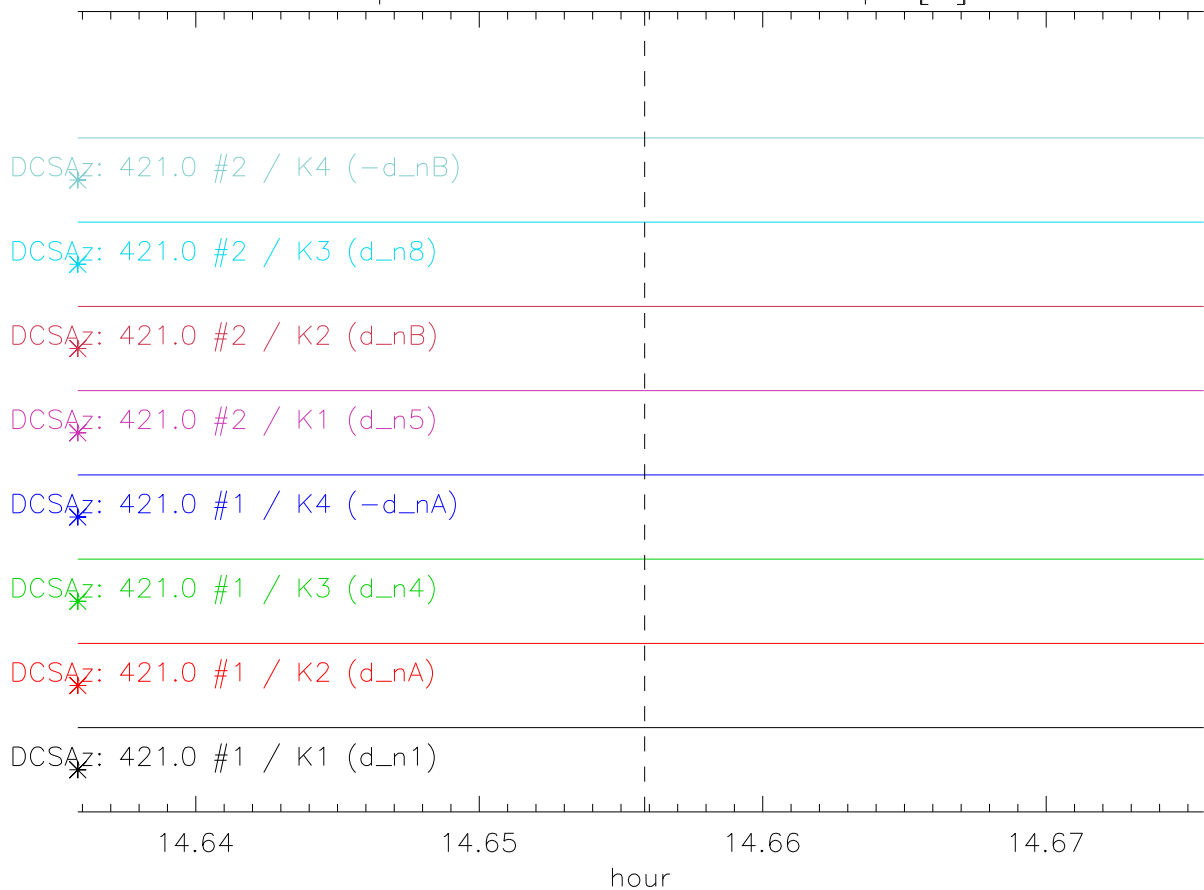

12apr09 mot52 fail az pos vs hour (page 1)

12apr09 mot52 fail az encoder difference vs hour

12apr09 mot52 fail vertex general status (page 2)

12apr09 mot52 fail vertex axis status (page 3)

12apr09 mot52 fail azimuth axis mode (page 4)

12apr09 mot52 fail azimuth equipment status

12apr09 mot52 fail azimuth amp status (page 5)

12apr09 mot52 fail azimuth motor status (page 6)

12apr09 mot52 fail dcs az output[8]

12apr09 mot52 fail dcs az output[9] (page 7)

12apr09 mot52 fail dcs az output[10]

12apr09 mot52 failaz Motor Torques