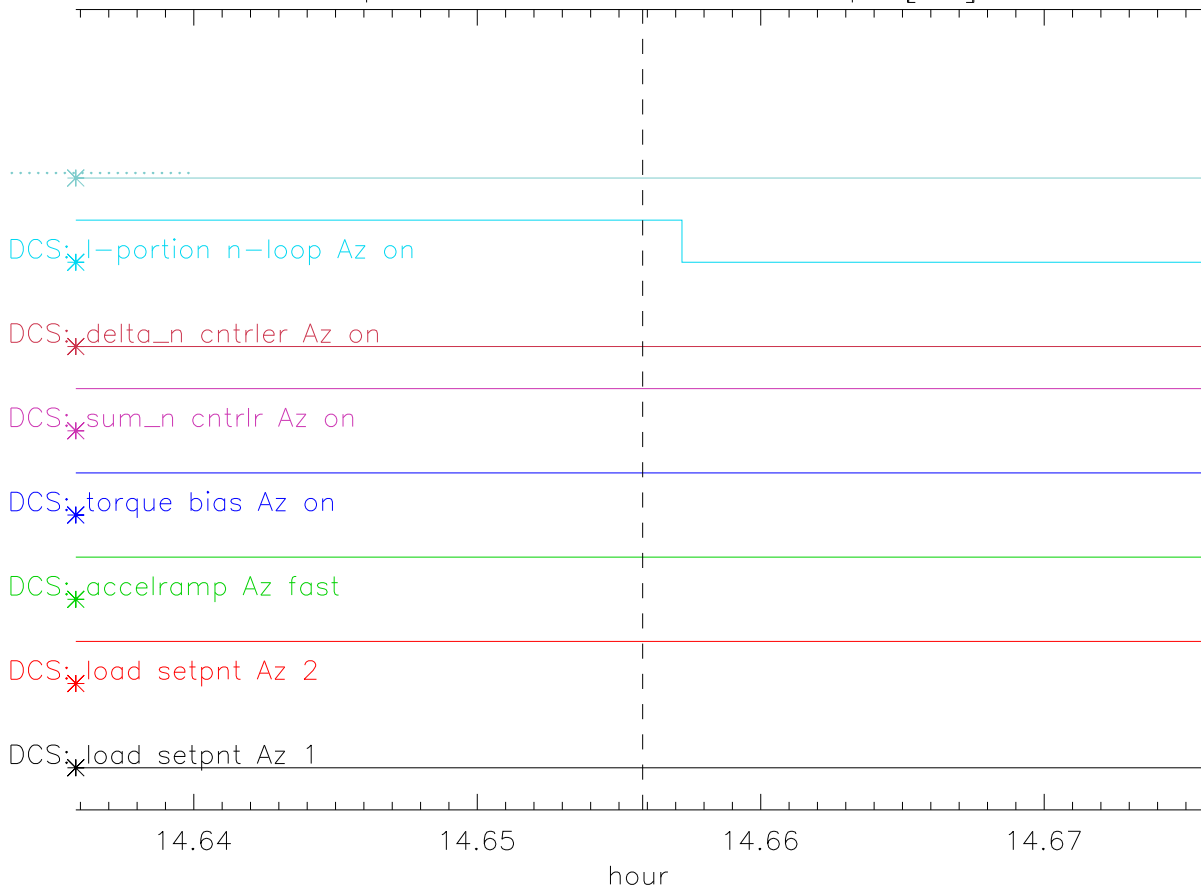

12apr09 mot52 fail azimuth equipment status

12apr09 mot52 fail azimuth amp status (page 5)

12apr09 mot52 fail azimuth motor status (page 6)

12apr09 mot52 fail dcs az output[8]

12apr09 mot52 fail dcs az output[9] (page 7)

12apr09 mot52 fail dcs az output[10]

12apr09 mot52 failaz Motor Torques