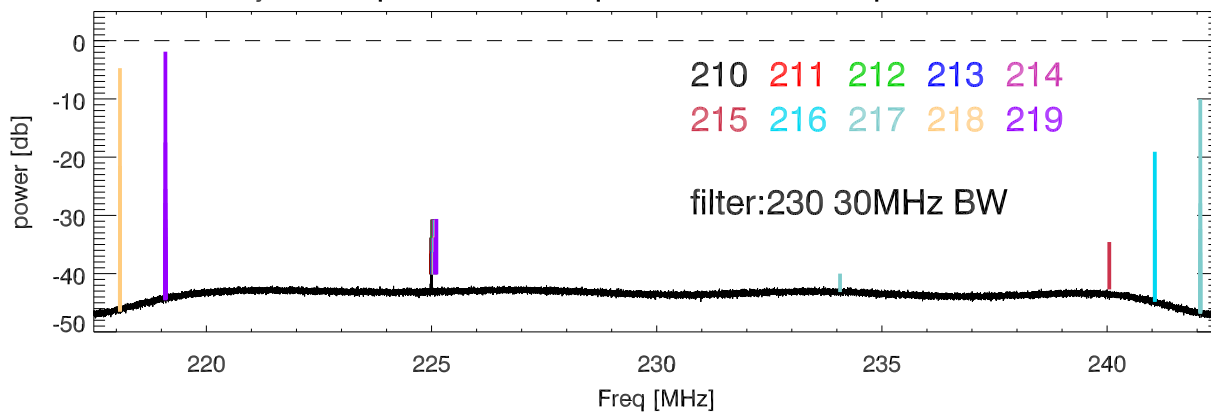

31jan17 usrp BasicRx. Sweep 210->250Mhz. Freqs:210.0 to 219.0

Freqs:220.0 to 229.0

Freqs:230.0 to 239.0

Freqs:240.0 to 249.0