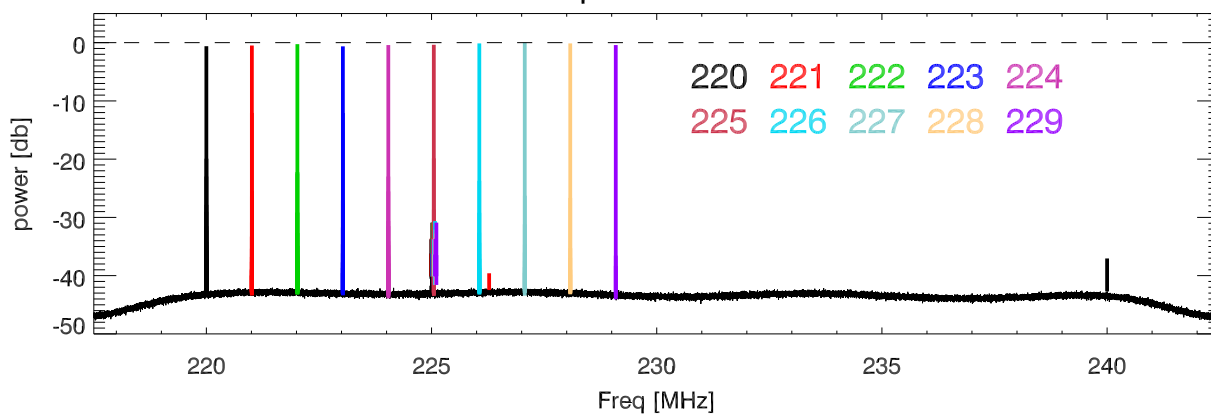

31jan17 usrp BasicRx. Sweep 210->250Mhz. Freqs:210.0 to 219.0

Freqs:220.0 to 229.0

Freqs:230.0 to 239.0

Freqs:240.0 to 249.0