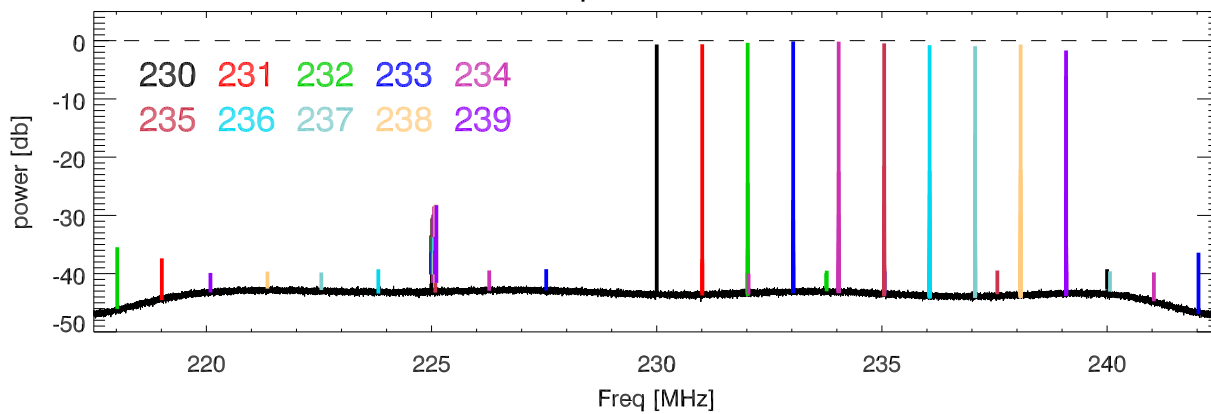

31jan17 usrp BasicRx. Sweep 210->250Mhz. Freqs:210.0 to 219.0

Freqs:220.0 to 229.0

Freqs:230.0 to 239.0

Freqs:240.0 to 249.0