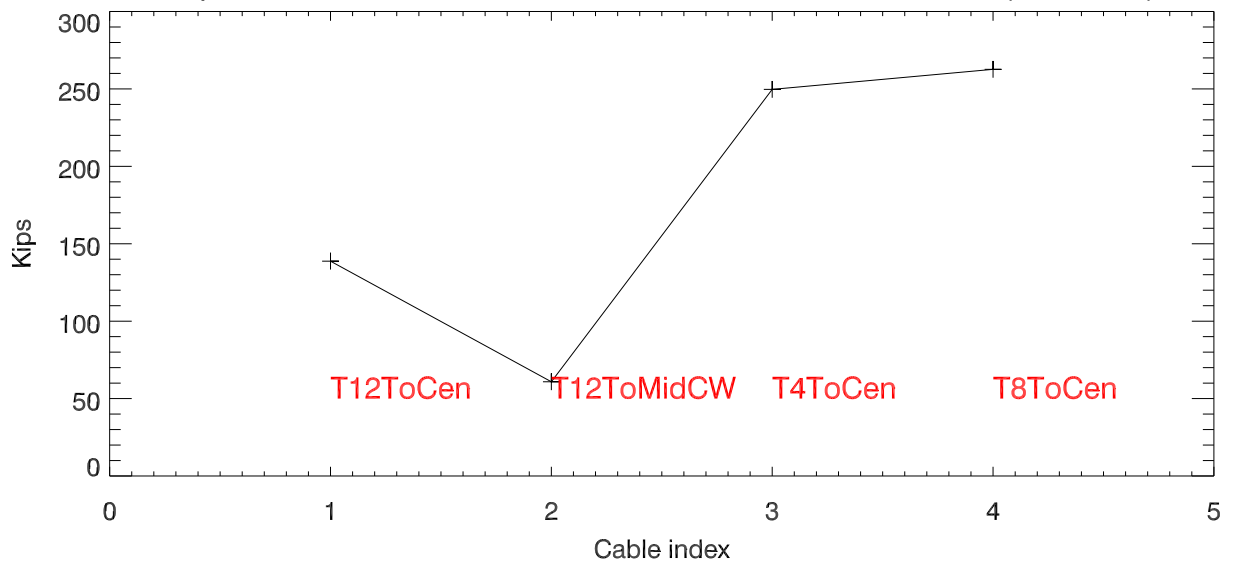

sept2020 catwalk to tower cable Axial tensions

sept2020 catwalk to tower cable horizontal radial tensions (all cables)

sept2020 catwalk to tower cable horizontal radial tensions (sum T12 cables)