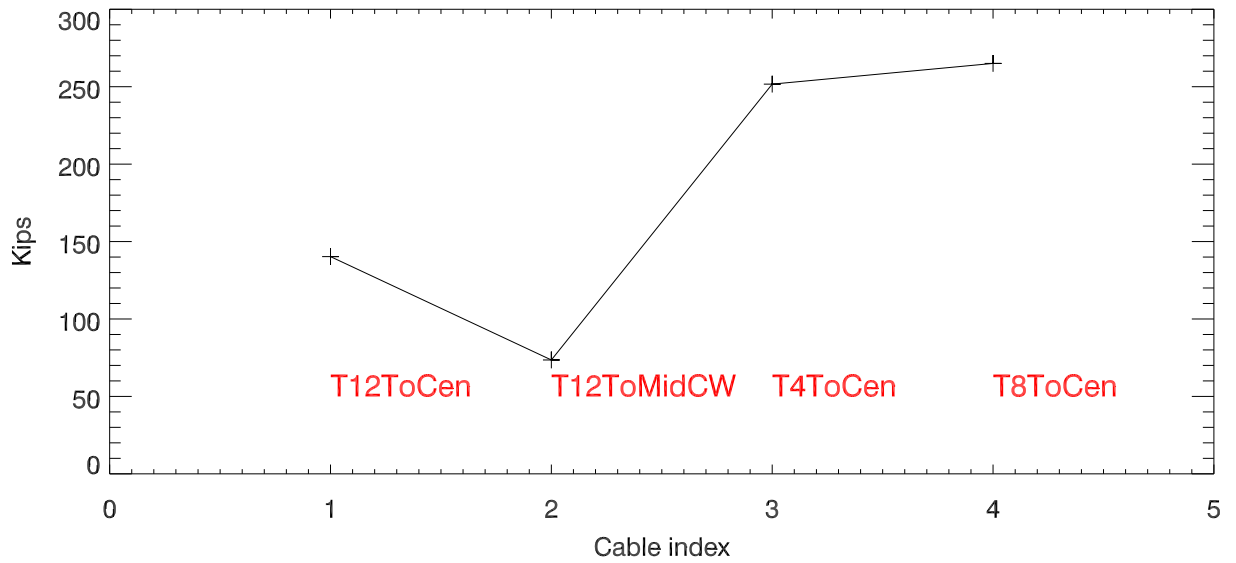

sept2020 catwalk to tower cable Axial tensions

sept2020 catwalk to tower cable horizontal radial tensions (all cables)

sept2020 catwalk to tower cable horizontal radial tensions (sum T12 cables)