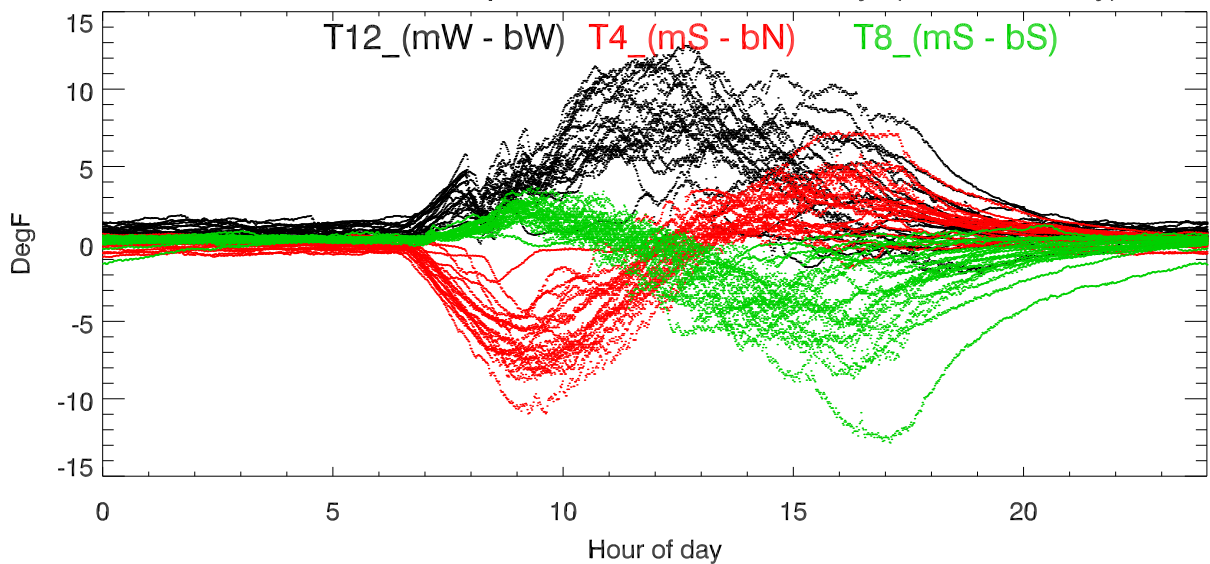

Tower aux cable temps vs daynumber. (Platform side)

Tower aux cable temps vs daynumber. (Backstay side)

Tower aux cable temp difference vs daynumber. (main-backstay)

Tower aux cable temps vs Hour of day. (Platform side)

Tower aux cable temps vs Hour of day. (Backstay side)

Tower aux cable temp difference vs Hour of day. (main-backstay)

Average aux cable temp vs hour of day. (platform side)

Average aux cable temp vs hour of day. (backstay side)