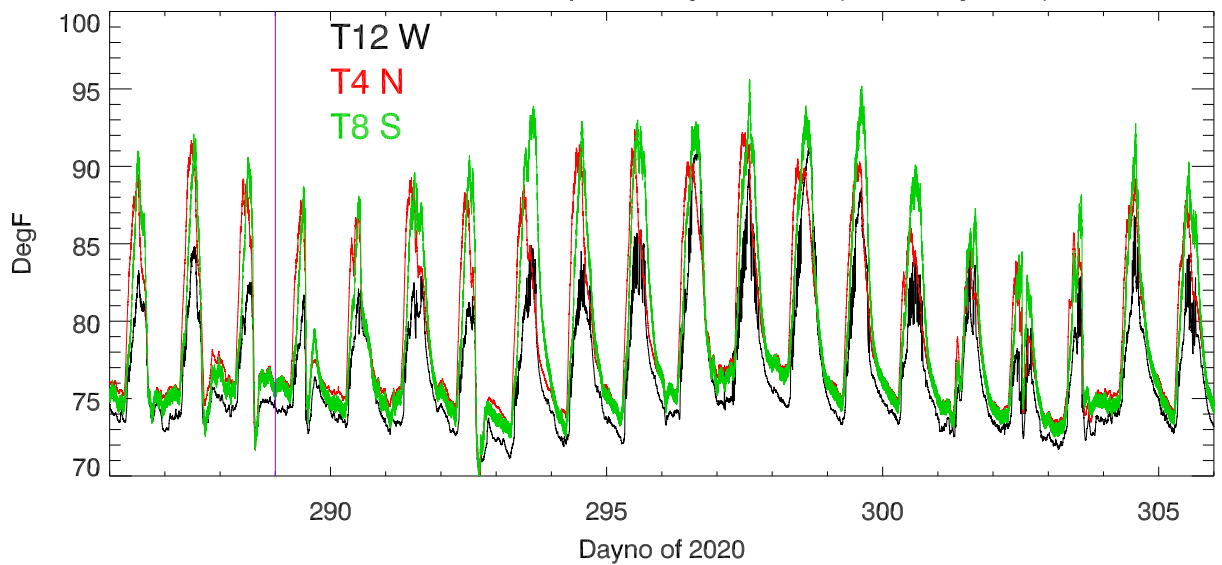

Tower aux cable temps vs daynumber. (Platform side)

Tower aux cable temps vs daynumber. (Backstay side)

Tower aux cable temp difference vs daynumber. (main-backstay)

Tower aux cable temps vs Hour of day. (Platform side)

Tower aux cable temps vs Hour of day. (Backstay side)

Tower aux cable temp difference vs Hour of day. (main-backstay)

Average aux cable temp vs hour of day. (platform side)

Average aux cable temp vs hour of day. (backstay side)