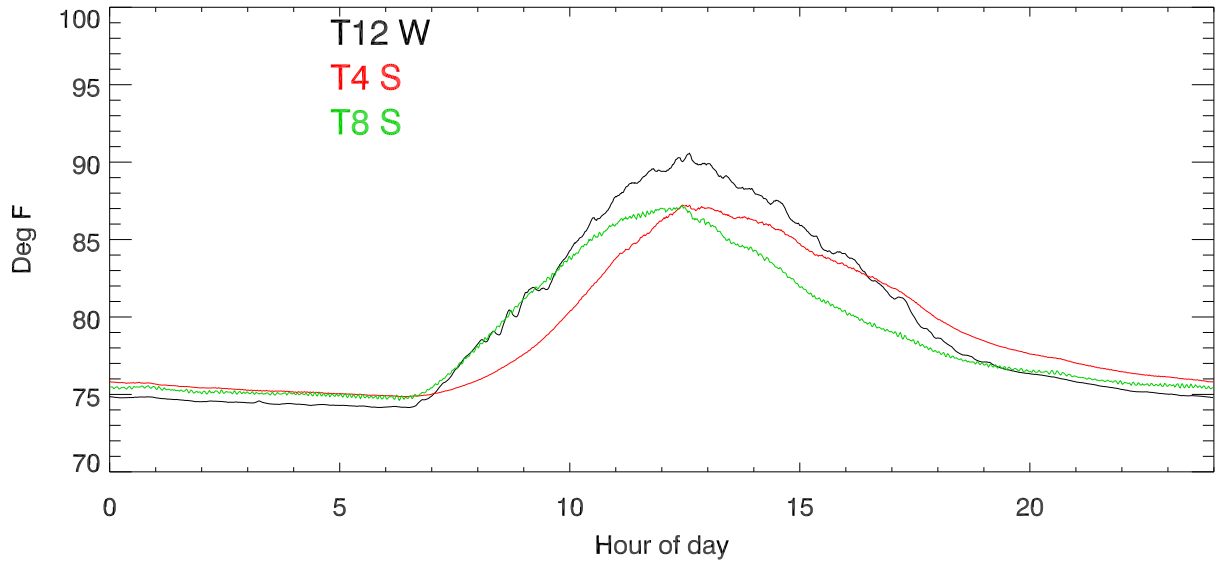

Tower aux cable temps vs daynumber. (Platform side)

Tower aux cable temps vs daynumber. (Backstay side)

Tower aux cable temp difference vs daynumber. (main-backstay)

Tower aux cable temps vs Hour of day. (Platform side)

Tower aux cable temps vs Hour of day. (Backstay side)

Tower aux cable temp difference vs Hour of day. (main-backstay)

Average aux cable temp vs hour of day. (platform side)

Average aux cable temp vs hour of day. (backstay side)