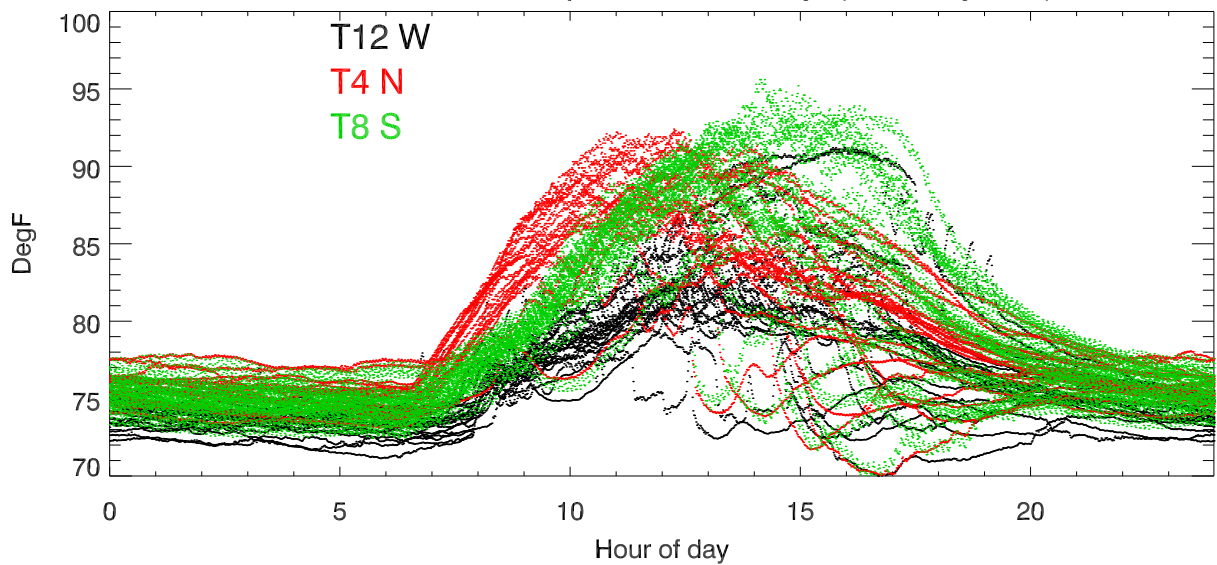

Tower aux cable temps vs daynumber. (Platform side)

Tower aux cable temps vs daynumber. (Backstay side)

Tower aux cable temp difference vs daynumber. (main-backstay)

Tower aux cable temps vs Hour of day. (Platform side)

Tower aux cable temps vs Hour of day. (Backstay side)

Tower aux cable temp difference vs Hour of day. (main-backstay)

Average aux cable temp vs hour of day. (platform side)

Average aux cable temp vs hour of day. (backstay side)