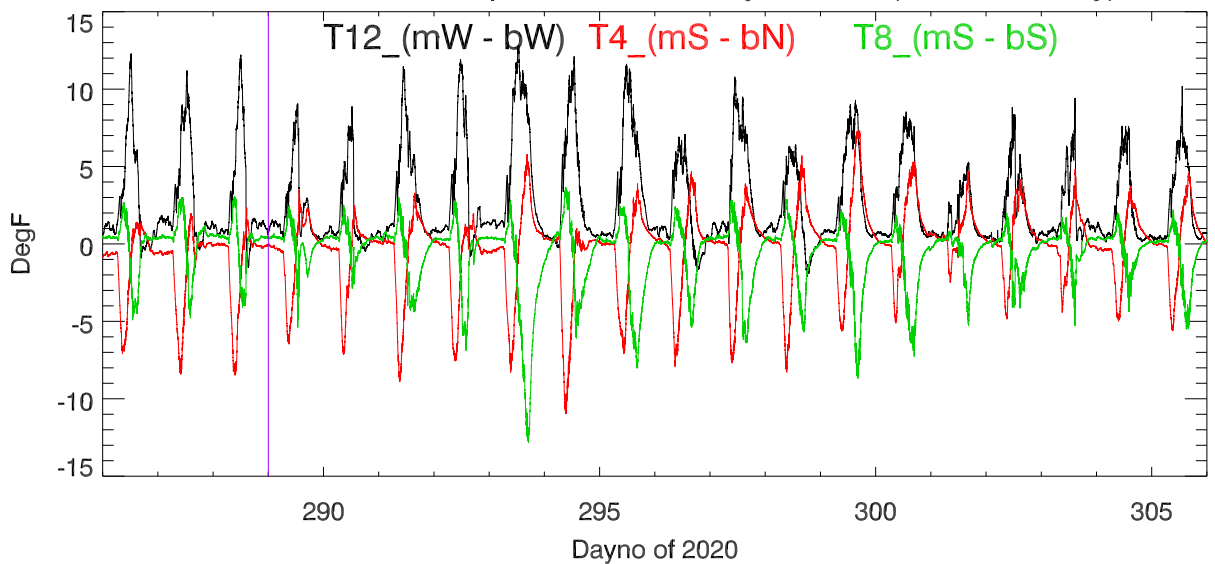

Tower aux cable temps vs daynumber. (Platform side)

Tower aux cable temps vs daynumber. (Backstay side)

Tower aux cable temp difference vs daynumber. (main-backstay)

Tower aux cable temps vs Hour of day. (Platform side)

Tower aux cable temps vs Hour of day. (Backstay side)

Tower aux cable temp difference vs Hour of day. (main-backstay)

Average aux cable temp vs hour of day. (platform side)

Average aux cable temp vs hour of day. (backstay side)