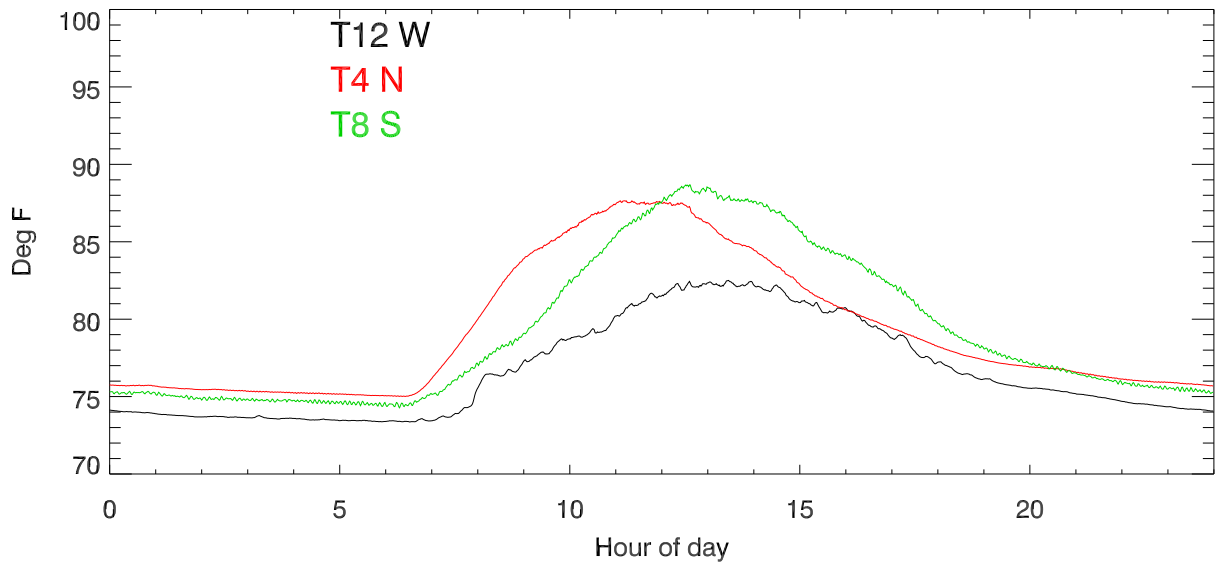

Tower aux cable temps vs daynumber. (Platform side)

Tower aux cable temps vs daynumber. (Backstay side)

Tower aux cable temp difference vs daynumber. (main-backstay)

Tower aux cable temps vs Hour of day. (Platform side)

Tower aux cable temps vs Hour of day. (Backstay side)

Tower aux cable temp difference vs Hour of day. (main-backstay)

Average aux cable temp vs hour of day. (platform side)

Average aux cable temp vs hour of day. (backstay side)

Average aux cable temp difference (main-backstay) vs hour of day.