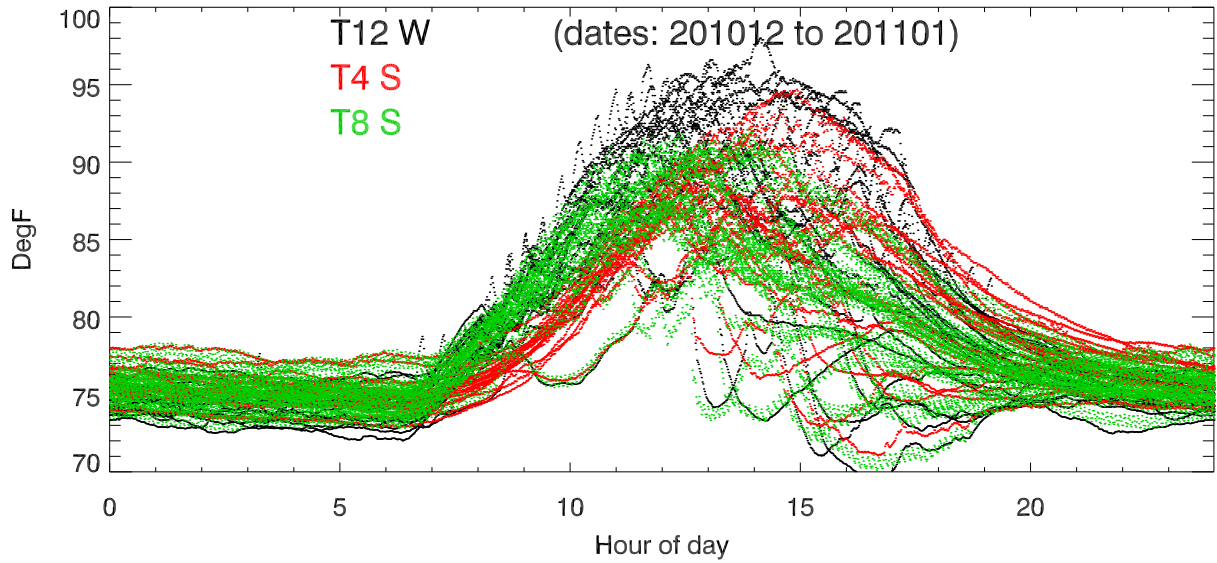

Tower aux cable temps vs daynumber. (Platform side)

Tower aux cable temps vs daynumber. (Backstay side)

Tower aux cable temp difference vs daynumber. (main-backstay)

Tower aux cable temps vs Hour of day. (Platform side)

Tower aux cable temps vs Hour of day. (Backstay side)

Tower aux cable temp difference vs Hour of day. (main-backstay)

Average aux cable temp vs hour of day. (platform side)

Average aux cable temp vs hour of day. (backstay side)