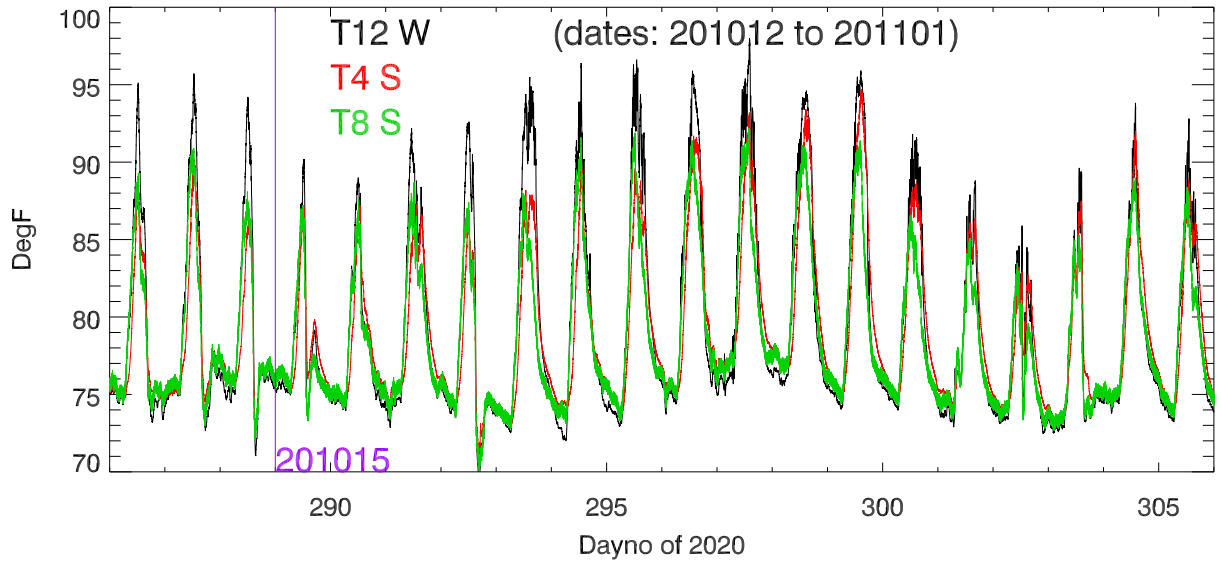

Tower aux cable temps vs daynumber. (Platform side)

Tower aux cable temps vs daynumber. (Backstay side)

Tower aux cable temp difference vs daynumber. (main-backstay)

Tower aux cable temps vs Hour of day. (Platform side)

Tower aux cable temps vs Hour of day. (Backstay side)

Tower aux cable temp difference vs Hour of day. (main-backstay)

Average aux cable temp vs hour of day. (platform side)

Average aux cable temp vs hour of day. (backstay side)