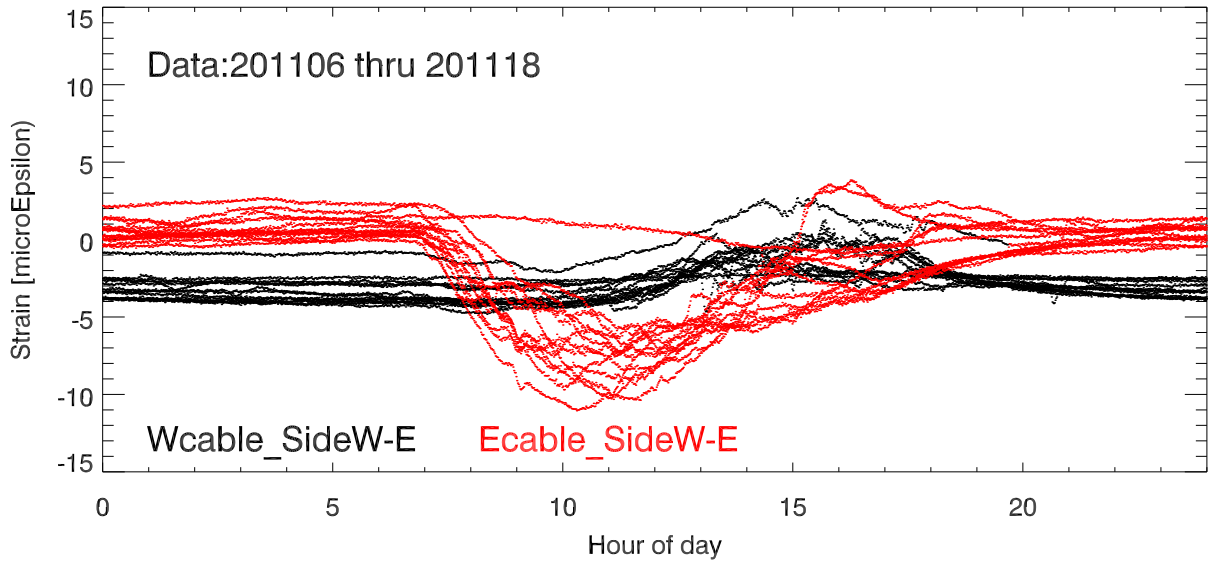

StrainDif (Side1 - Side2) vs Hour of day. BackStay Tower 12

StrainDif (Side1 - Side2) vs Hour of day. BackStay Tower 4

StrainDif (Side1 - Side2) vs Hour of day. BackStay Tower 8