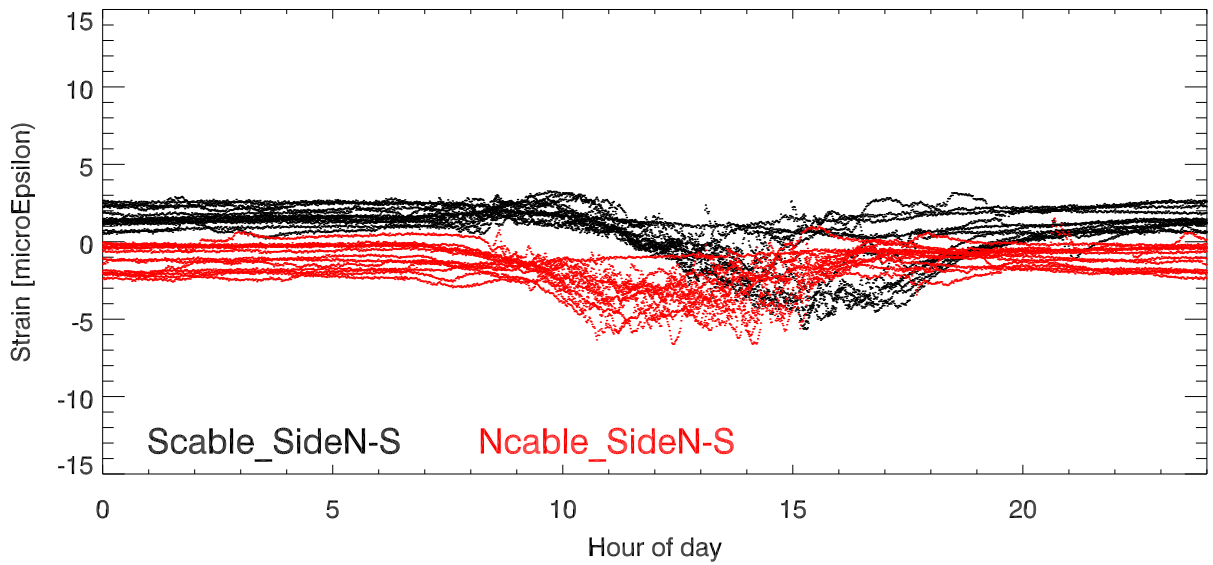

StrainDif (Side1 - Side2) vs Hour of day. BackStay Tower 12

StrainDif (Side1 - Side2) vs Hour of day. BackStay Tower 4

StrainDif (Side1 - Side2) vs Hour of day. BackStay Tower 8