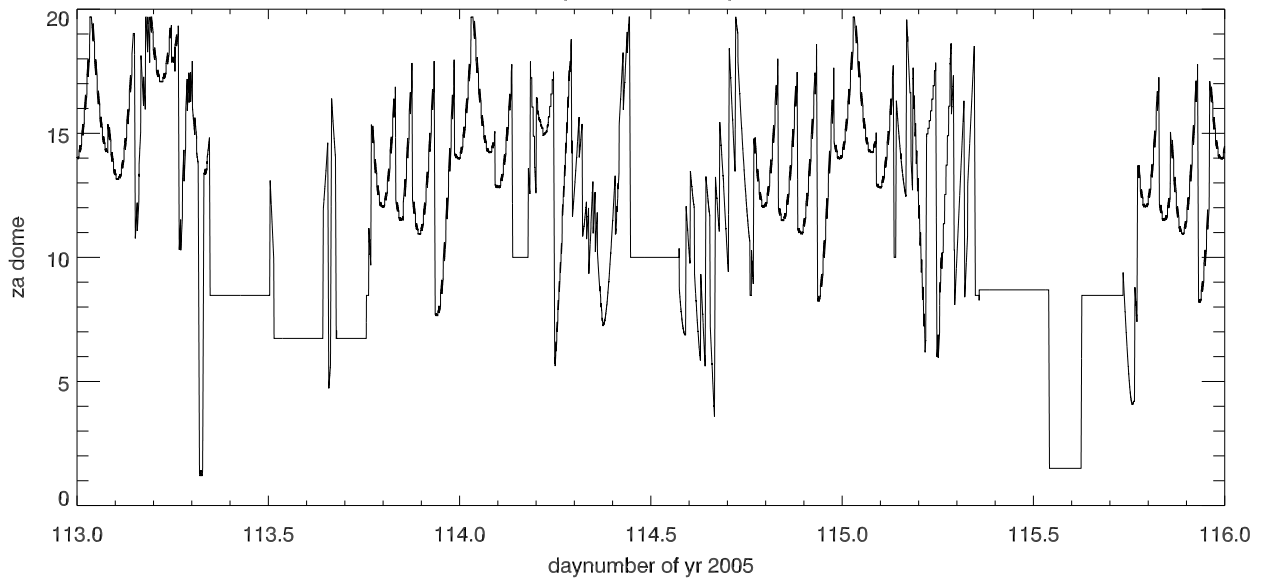

23-25apr2005 az position

23-25apr2005 dome position

23-25apr05 unbalanced moment at corner 12.