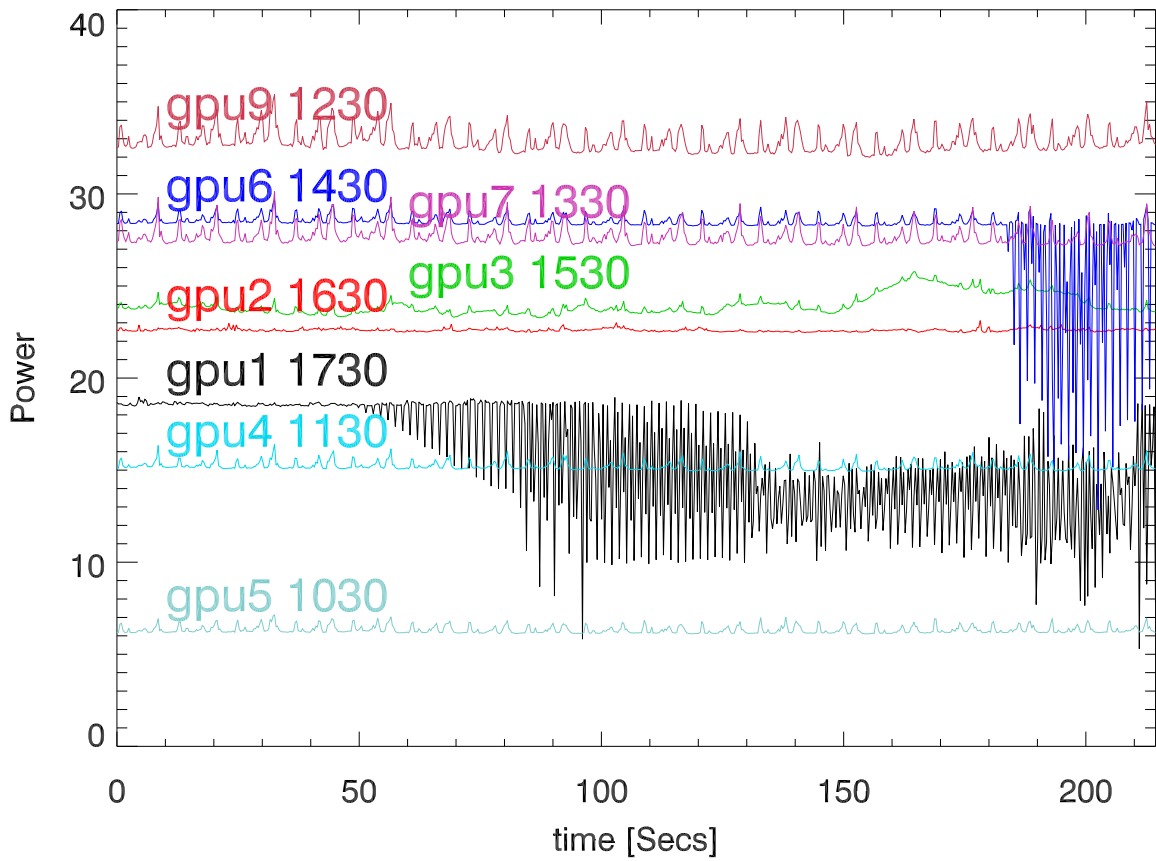

180421 P3054 Cband totalPwr vs Time (by gpu). (PoIA)

Cband totalPwr vs Time (by gpu). (PoIB)

180421 P3054 Lband totalPwr vs Time (by gpu). (PoIA)

Lband totalPwr vs Time (by gpu). (PoIB)

180421 P3054 Lband totalPwr vs Time (by gpu). (PoIA)

Lband totalPwr vs Time (by gpu). (PoIB)