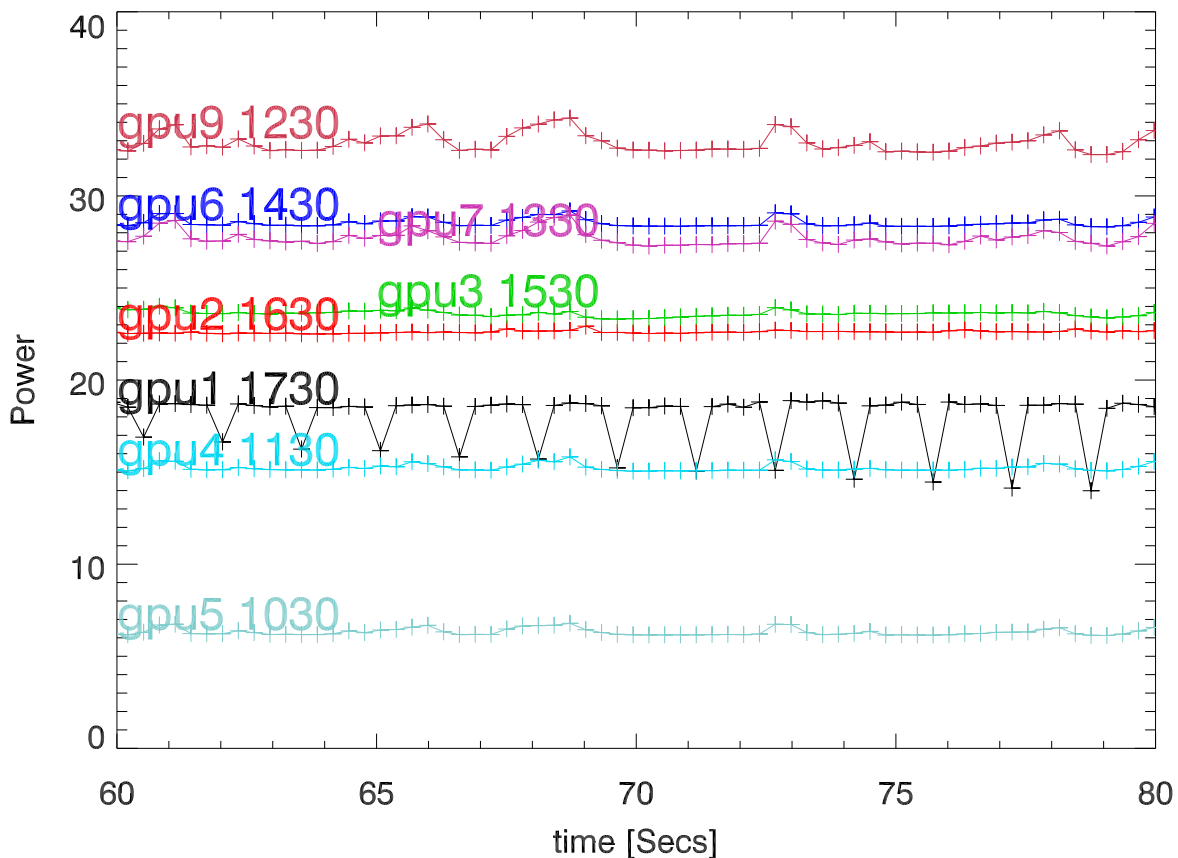

180421 P3054 Cband totalPwr vs Time (by gpu). (PoIA)

Cband totalPwr vs Time (by gpu). (PoIB)

180421 P3054 Lband totalPwr vs Time (by gpu). (PoIA)

Lband totalPwr vs Time (by gpu). (PoIB)

180421 P3054 Lband totalPwr vs Time (by gpu). (PoIA)

Lband totalPwr vs Time (by gpu). (PoIB)