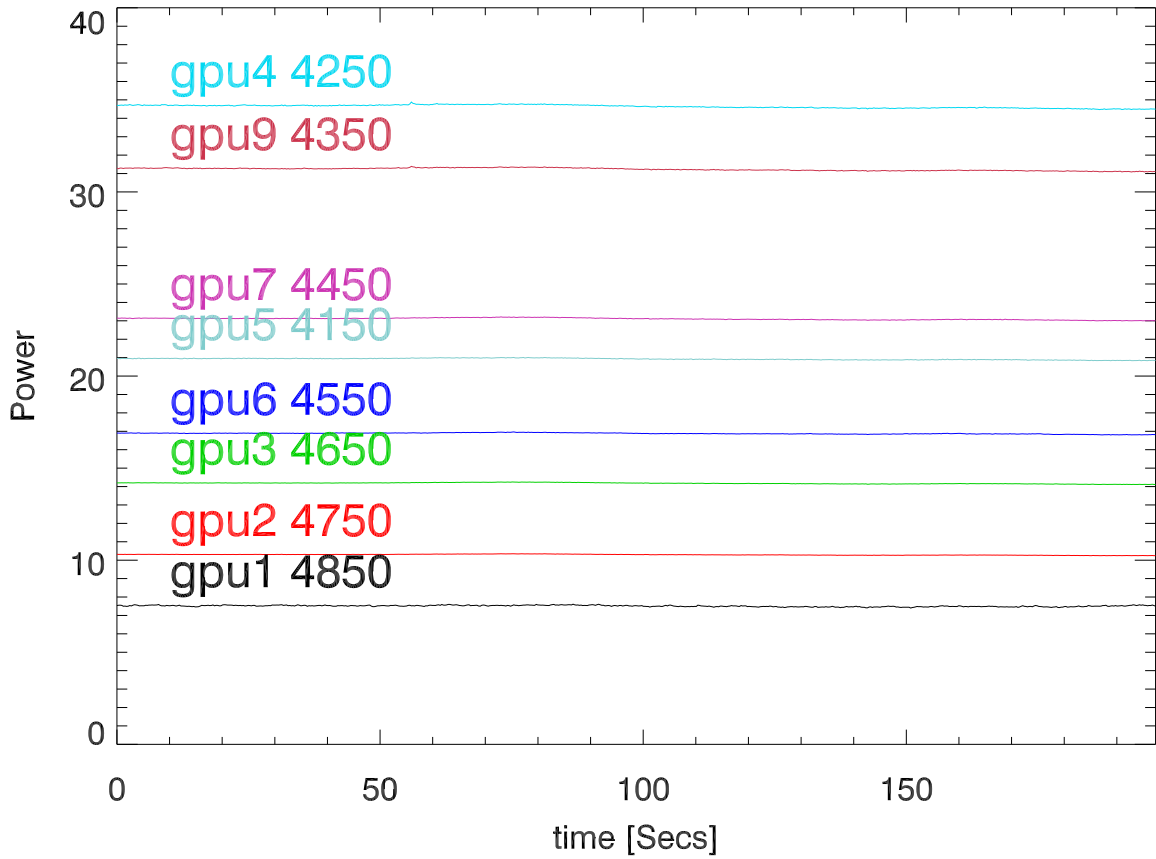

180421 P3054 Cband totalPwr vs Time (by gpu). (PoIA)

Cband totalPwr vs Time (by gpu). (PoIB)

180421 P3054 Lband totalPwr vs Time (by gpu). (PoIA)

Lband totalPwr vs Time (by gpu). (PoIB)

180421 P3054 Lband totalPwr vs Time (by gpu). (PoIA)

Lband totalPwr vs Time (by gpu). (PoIB)