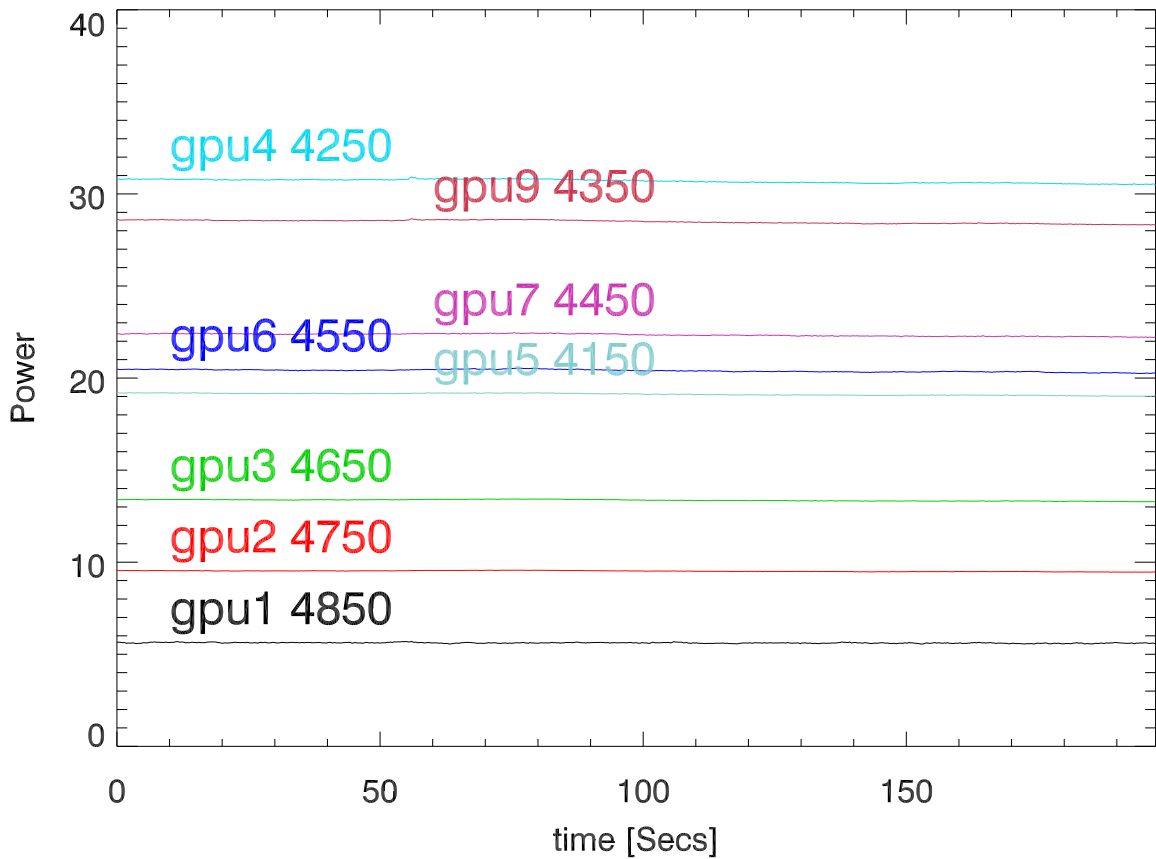

180421 P3054 Cband totalPwr vs Time (by gpu). (PoIA)

Cband totalPwr vs Time (by gpu). (PoIB)

180421 P3054 Lband totalPwr vs Time (by gpu). (PoIA)

Lband totalPwr vs Time (by gpu). (PoIB)

180421 P3054 Lband totalPwr vs Time (by gpu). (PoIA)

Lband totalPwr vs Time (by gpu). (PoIB)