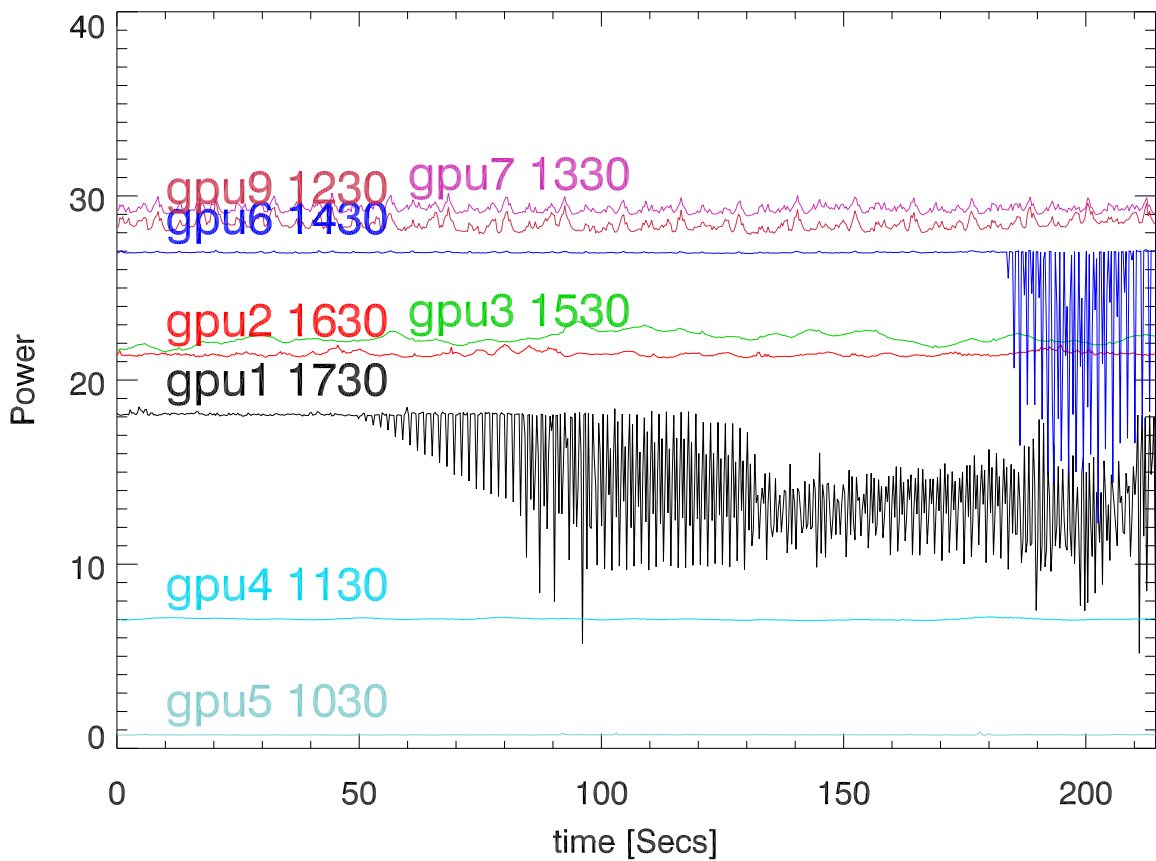

180421 P3054 Cband totalPwr vs Time (by gpu). (PoIA)

Cband totalPwr vs Time (by gpu). (PoIB)

180421 P3054 Lband totalPwr vs Time (by gpu). (PoIA)

Lband totalPwr vs Time (by gpu). (PoIB)

180421 P3054 Lband totalPwr vs Time (by gpu). (PoIA)

Lband totalPwr vs Time (by gpu). (PoIB)