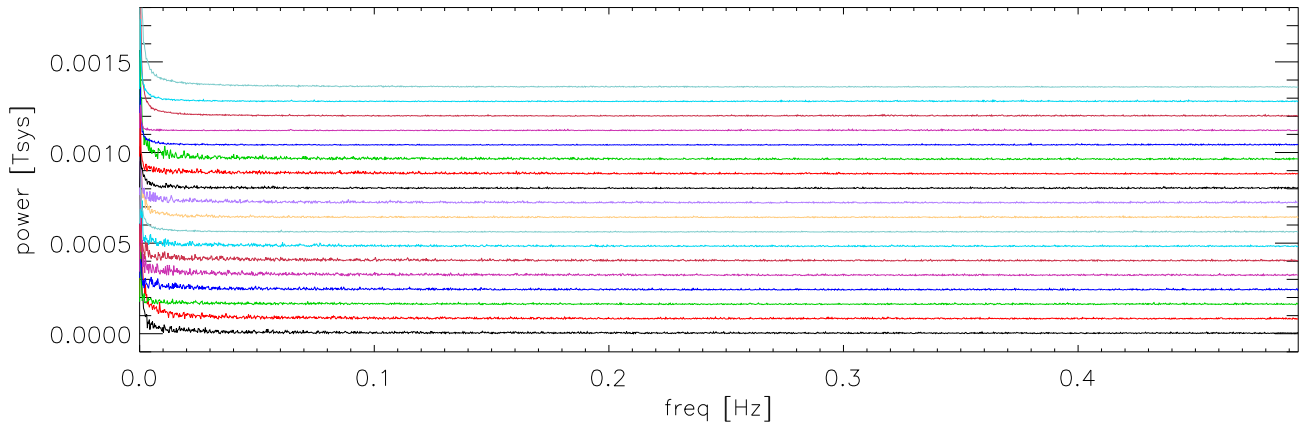

Tp spectra (sec sampling, 3600 secs) PoIA LowBand

PoIA HiBand

PoIB LowBand

PoIB HiBand