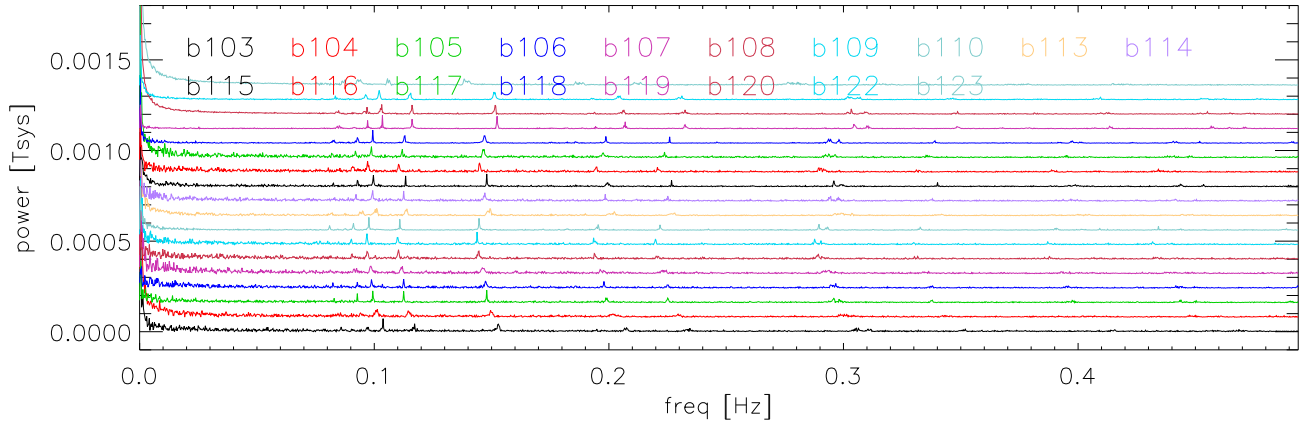

Tp spectra (sec sampling, 3600 secs) PoIA LowBand

PoIA HiBand

PoIB LowBand

PoIB HiBand