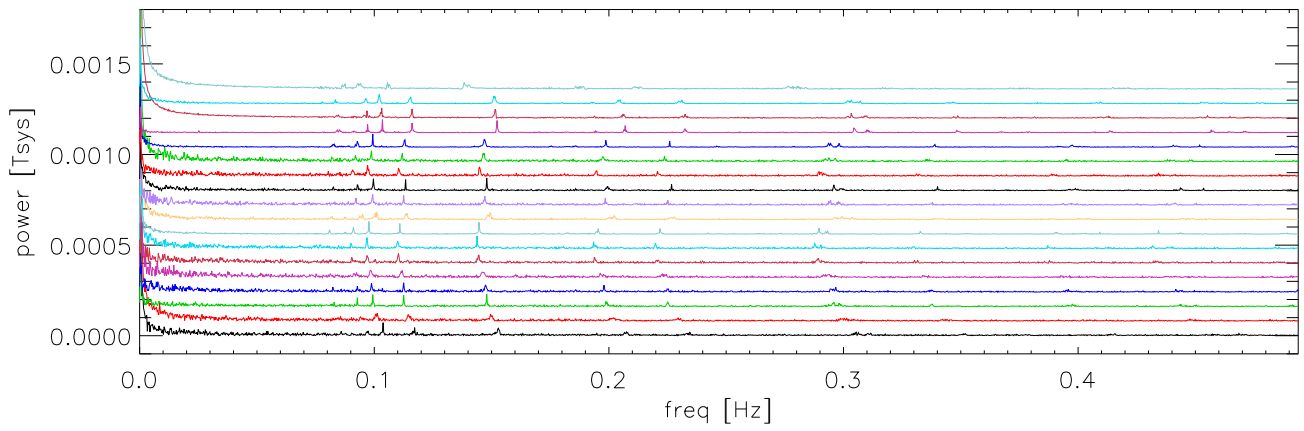

Tp spectra (sec sampling, 3600 secs) PoIA LowBand

PoIA HiBand

PoIB LowBand

PoIB HiBand