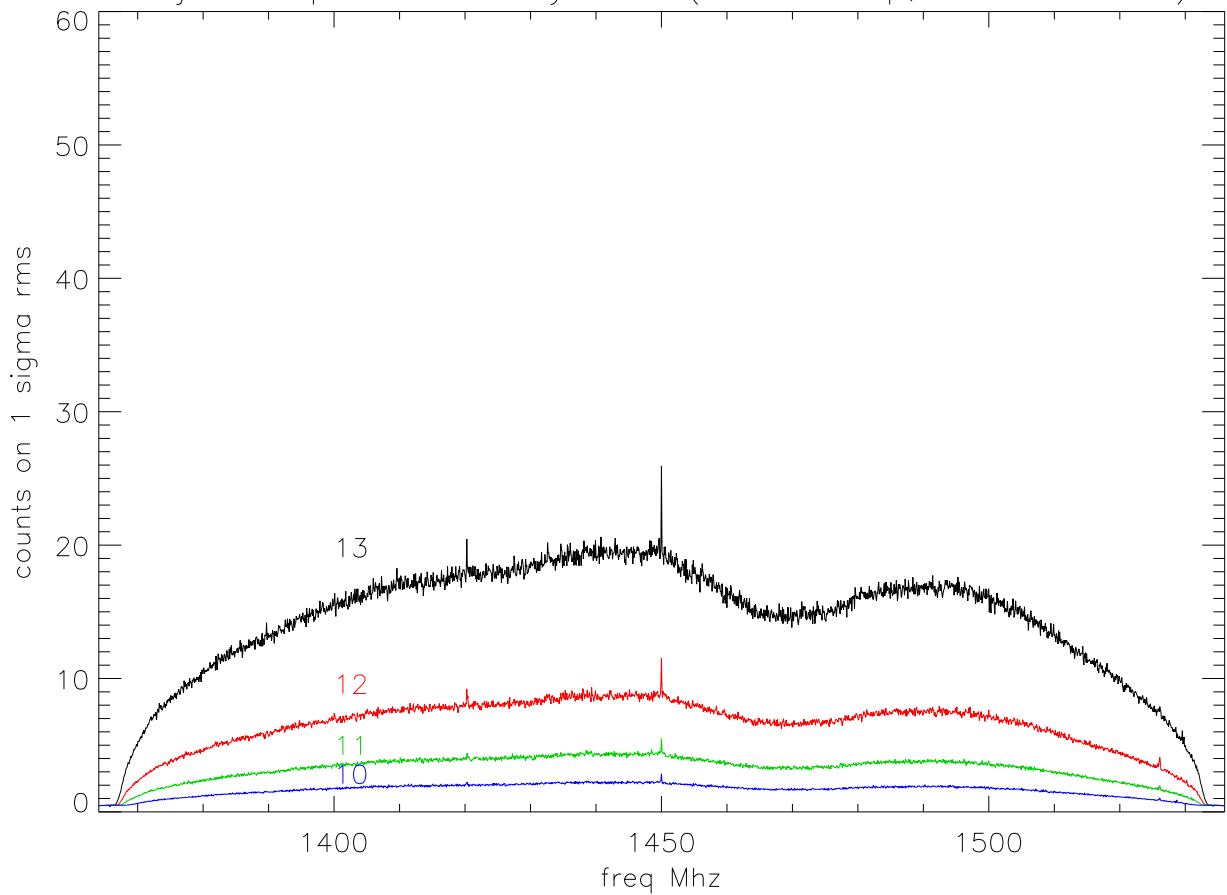

05jun08 spectra for ASHIFT VALUES (1 ms dump,avg 1sec,2048 chan)

05jun08 spectral rms by chan (1 ms dump,2048 channels)

05jun08 spectra for ASHIFT VALUES (1 ms dump,avg 1sec,2048 chan)

05jun08 spectral rms by chan (1 ms dump,2048 channels)

05jun08 stokesU for ASHIFT VALUES (1 ms dump,avg 1sec,2048 chan)

05jun08 spectral rms by chan (1 ms dump,2048 channels)

05jun08 stokesU for ASHIFT VALUES (1 ms dump,avg 1sec,2048 chan)

05jun08 spectral rms by chan (1 ms dump,2048 channels)

05jun08 stokesV for ASHIFT VALUES (1 ms dump,avg 1sec,2048 chan)

05jun08 spectral rms by chan (1 ms dump,2048 channels)

05jun08 stokesV for ASHIFT VALUES (1 ms dump,avg 1sec,2048 chan)

05jun08 spectral rms by chan (1 ms dump,2048 channels)