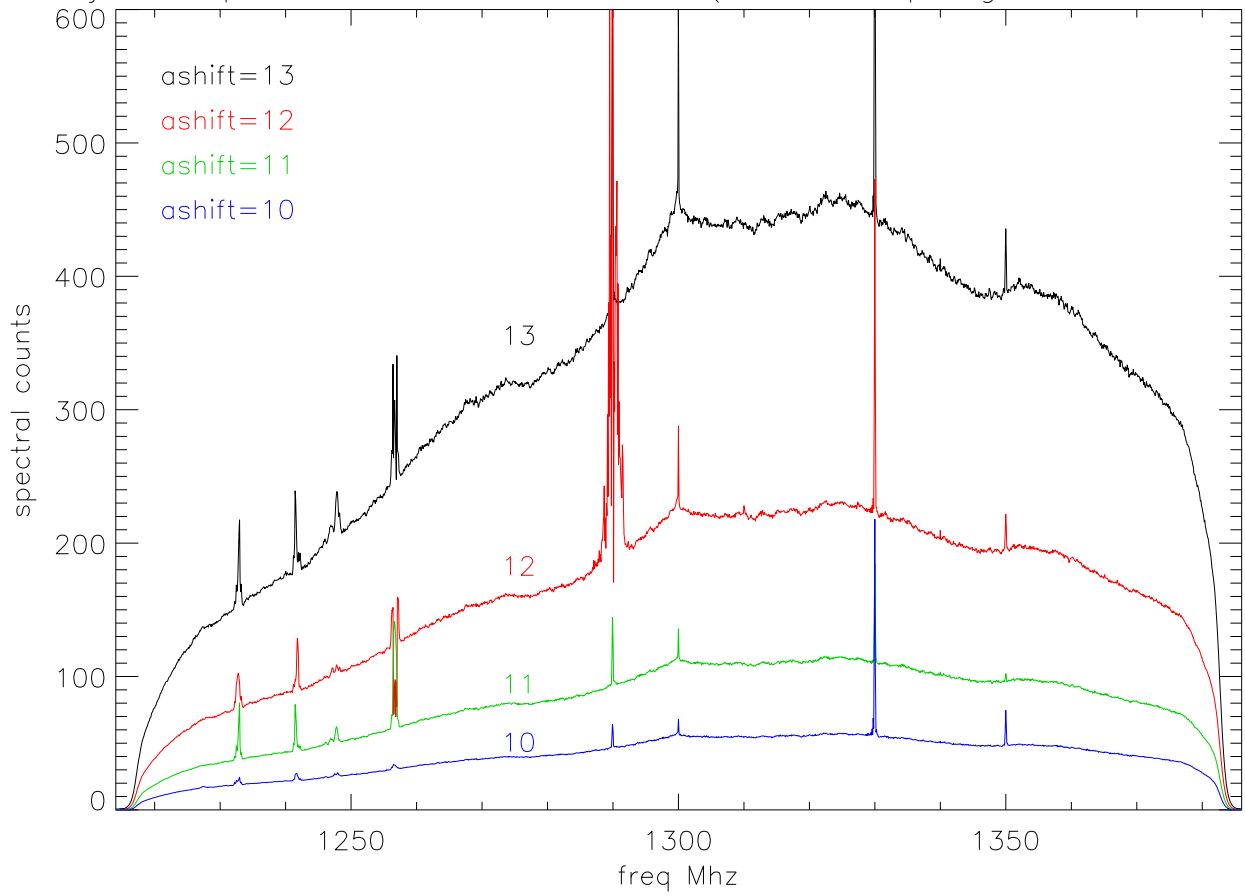

05jun08 spectra for ASHIFT VALUES (1 ms dump,avg 1sec,2048 chan)

05jun08 spectral rms by chan (1 ms dump,2048 channels)

05jun08 spectra for ASHIFT VALUES (1 ms dump,avg 1sec,2048 chan)

05jun08 spectral rms by chan (1 ms dump,2048 channels)

05jun08 stokesU for ASHIFT VALUES (1 ms dump,avg 1sec,2048 chan)

05jun08 spectral rms by chan (1 ms dump,2048 channels)

05jun08 stokesU for ASHIFT VALUES (1 ms dump,avg 1sec,2048 chan)

05jun08 spectral rms by chan (1 ms dump,2048 channels)

05jun08 stokesV for ASHIFT VALUES (1 ms dump,avg 1sec,2048 chan)

05jun08 spectral rms by chan (1 ms dump,2048 channels)

05jun08 stokesV for ASHIFT VALUES (1 ms dump,avg 1sec,2048 chan)

05jun08 spectral rms by chan (1 ms dump,2048 channels)