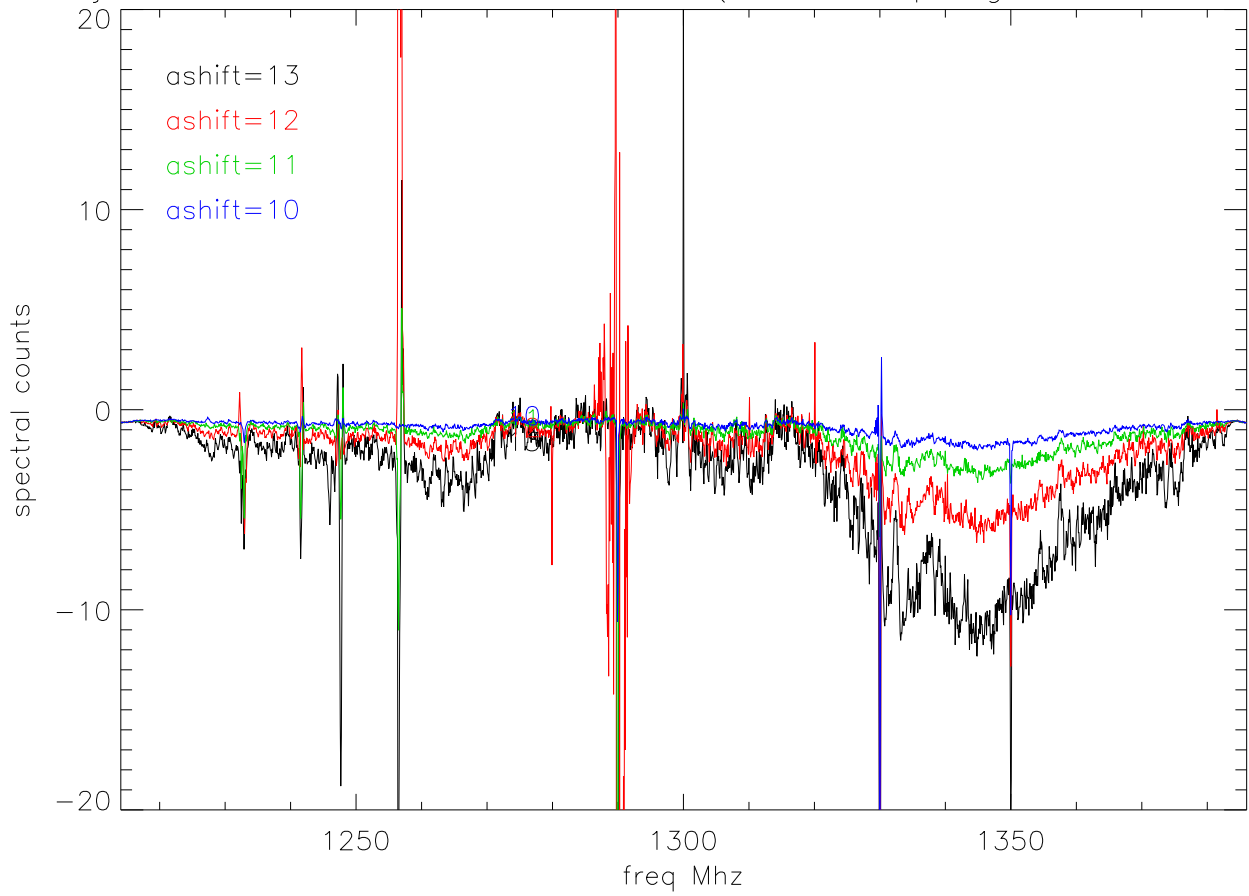

05jun08 spectra for ASHIFT VALUES (1 ms dump,avg 1sec,2048 chan)

05jun08 spectral rms by chan (1 ms dump,2048 channels)

05jun08 spectra for ASHIFT VALUES (1 ms dump,avg 1sec,2048 chan)

05jun08 spectral rms by chan (1 ms dump,2048 channels)

05jun08 stokesU for ASHIFT VALUES (1 ms dump,avg 1sec,2048 chan)

05jun08 spectral rms by chan (1 ms dump,2048 channels)

05jun08 stokesU for ASHIFT VALUES (1 ms dump,avg 1sec,2048 chan)

05jun08 spectral rms by chan (1 ms dump,2048 channels)

05jun08 stokesV for ASHIFT VALUES (1 ms dump,avg 1sec,2048 chan)

05jun08 spectral rms by chan (1 ms dump,2048 channels)

05jun08 stokesV for ASHIFT VALUES (1 ms dump,avg 1sec,2048 chan)

05jun08 spectral rms by chan (1 ms dump,2048 channels)