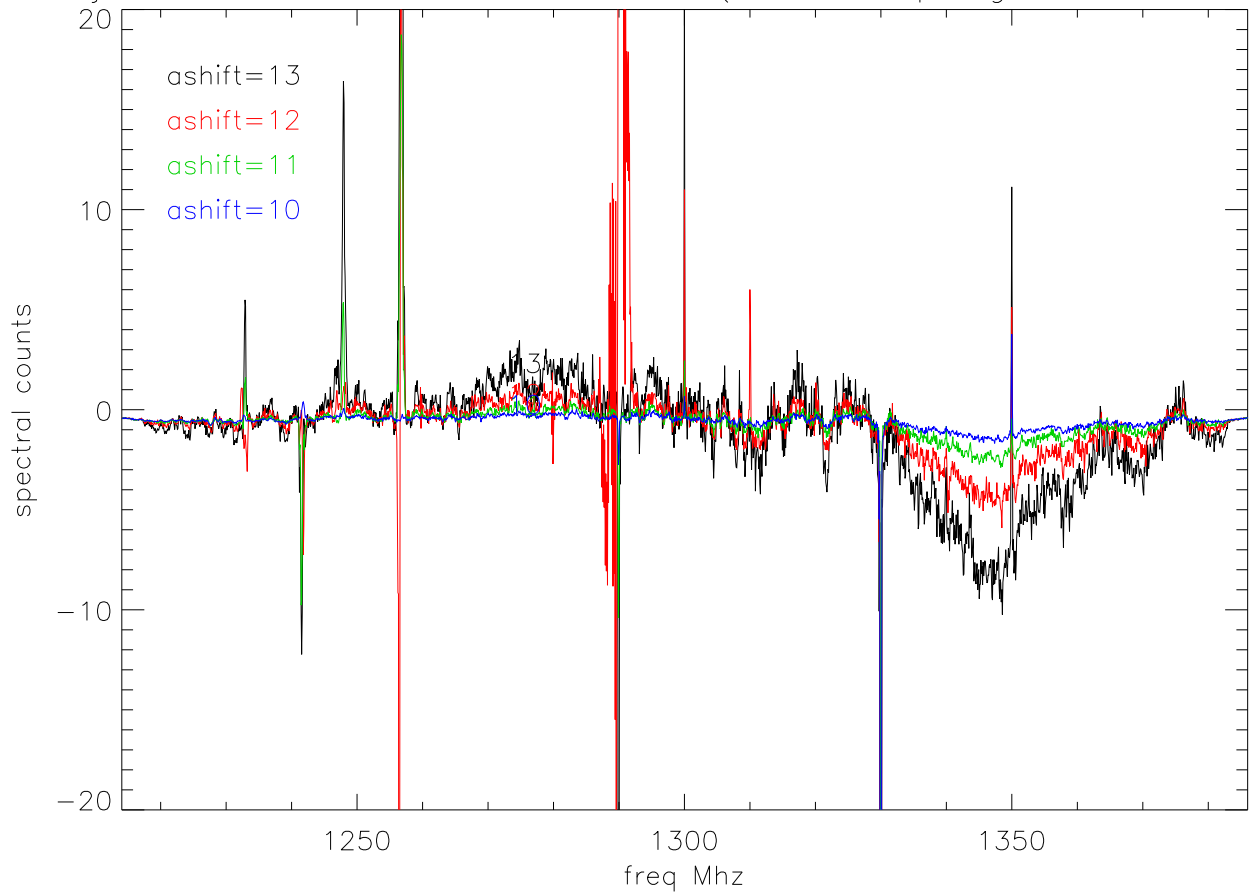

05jun08 spectra for ASHIFT VALUES (1 ms dump,avg 1sec,2048 chan)

05jun08 spectral rms by chan (1 ms dump,2048 channels)

05jun08 spectra for ASHIFT VALUES (1 ms dump,avg 1sec,2048 chan)

05jun08 spectral rms by chan (1 ms dump,2048 channels)

05jun08 stokesU for ASHIFT VALUES (1 ms dump,avg 1sec,2048 chan)

05jun08 spectral rms by chan (1 ms dump,2048 channels)

05jun08 stokesU for ASHIFT VALUES (1 ms dump,avg 1sec,2048 chan)

05jun08 spectral rms by chan (1 ms dump,2048 channels)

05jun08 stokesV for ASHIFT VALUES (1 ms dump,avg 1sec,2048 chan)

05jun08 spectral rms by chan (1 ms dump,2048 channels)

05jun08 stokesV for ASHIFT VALUES (1 ms dump,avg 1sec,2048 chan)

05jun08 spectral rms by chan (1 ms dump,2048 channels)