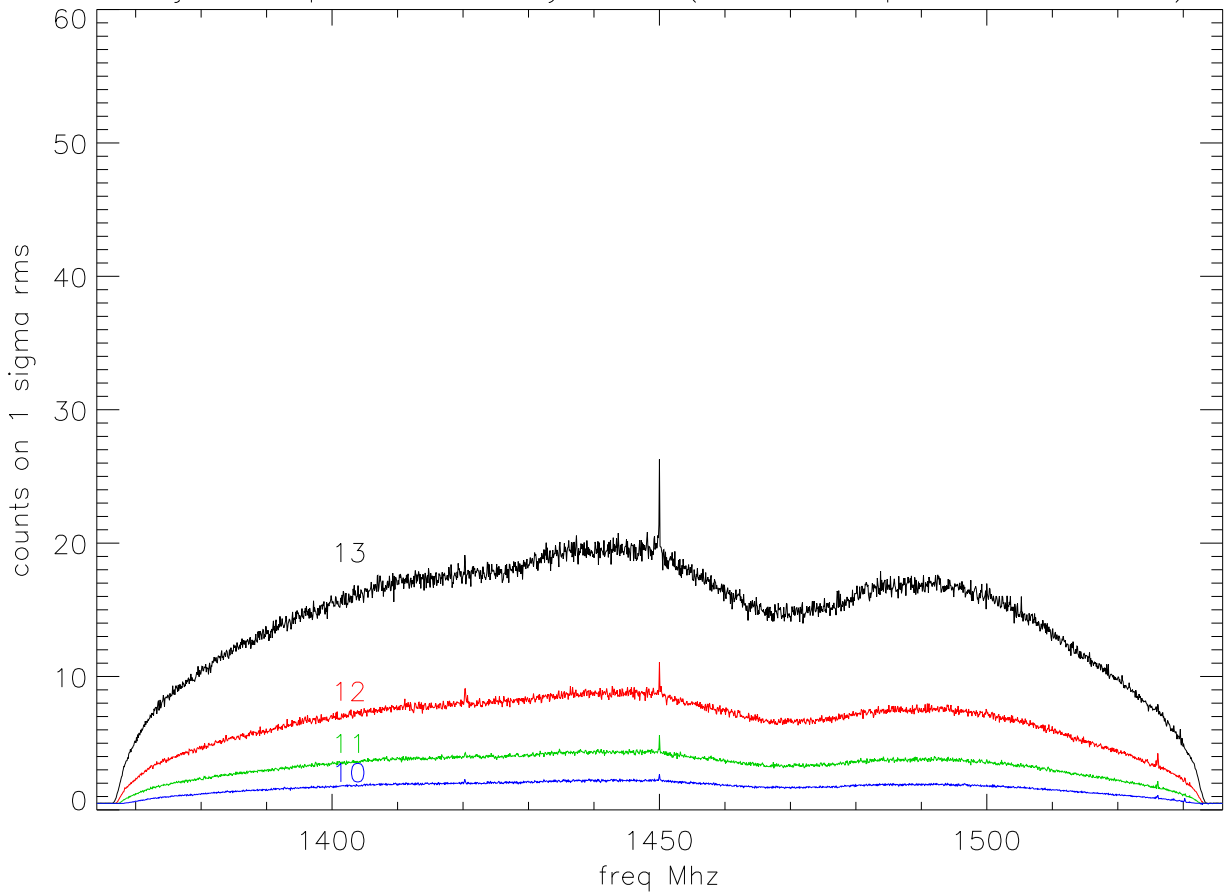

05jun08 spectra for ASHIFT VALUES (1 ms dump,avg 1sec,2048 chan)

05jun08 spectral rms by chan (1 ms dump,2048 channels)

05jun08 spectra for ASHIFT VALUES (1 ms dump,avg 1sec,2048 chan)

05jun08 spectral rms by chan (1 ms dump,2048 channels)

05jun08 stokesU for ASHIFT VALUES (1 ms dump,avg 1sec,2048 chan)

05jun08 spectral rms by chan (1 ms dump,2048 channels)

05jun08 stokesU for ASHIFT VALUES (1 ms dump,avg 1sec,2048 chan)

05jun08 spectral rms by chan (1 ms dump,2048 channels)

05jun08 stokesV for ASHIFT VALUES (1 ms dump,avg 1sec,2048 chan)

05jun08 spectral rms by chan (1 ms dump,2048 channels)

05jun08 stokesV for ASHIFT VALUES (1 ms dump,avg 1sec,2048 chan)

05jun08 spectral rms by chan (1 ms dump,2048 channels)