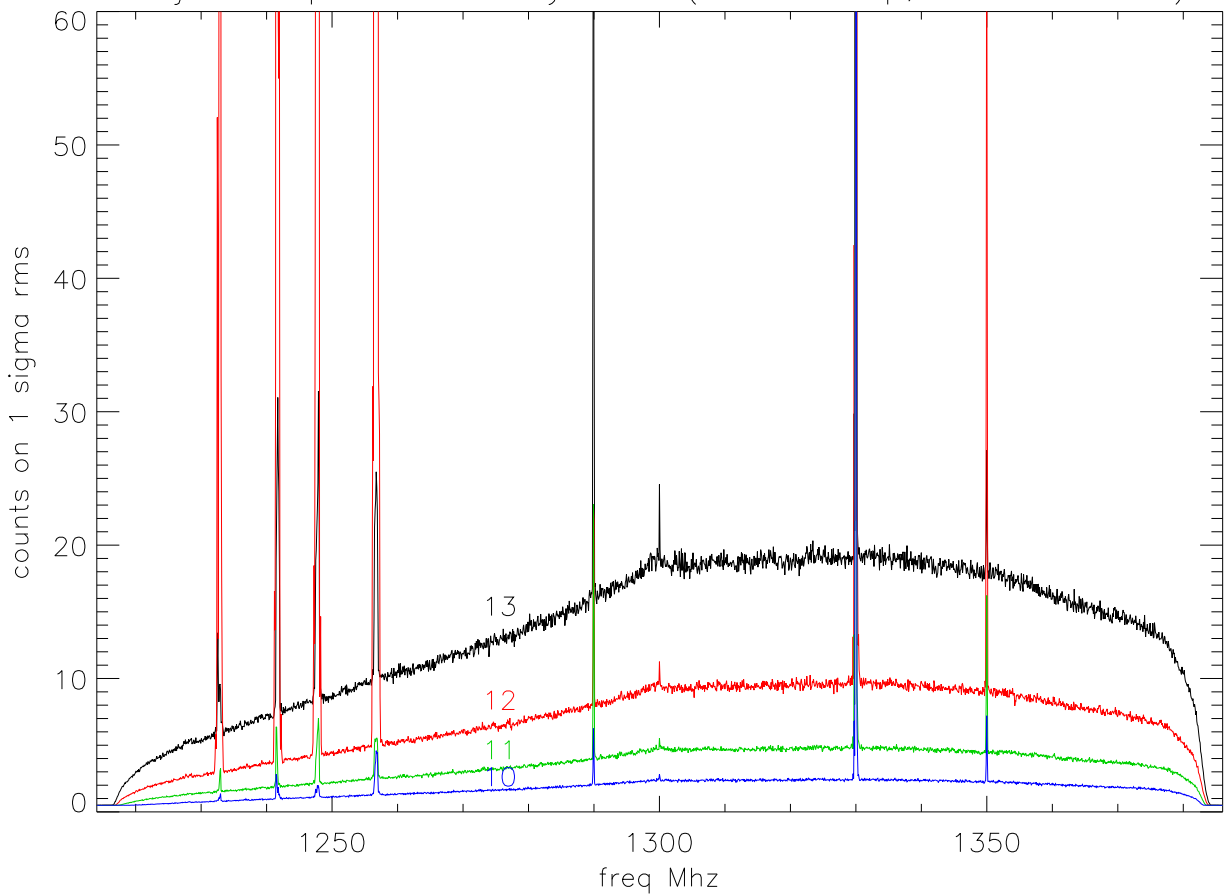

05jun08 spectra for ASHIFT VALUES (1 ms dump,avg 1sec,2048 chan)

05jun08 spectral rms by chan (1 ms dump,2048 channels)

05jun08 spectra for ASHIFT VALUES (1 ms dump,avg 1sec,2048 chan)

05jun08 spectral rms by chan (1 ms dump,2048 channels)

05jun08 stokesU for ASHIFT VALUES (1 ms dump,avg 1sec,2048 chan)

05jun08 spectral rms by chan (1 ms dump,2048 channels)

05jun08 stokesU for ASHIFT VALUES (1 ms dump,avg 1sec,2048 chan)

05jun08 spectral rms by chan (1 ms dump,2048 channels)

05jun08 stokesV for ASHIFT VALUES (1 ms dump,avg 1sec,2048 chan)

05jun08 spectral rms by chan (1 ms dump,2048 channels)

05jun08 stokesV for ASHIFT VALUES (1 ms dump,avg 1sec,2048 chan)

05jun08 spectral rms by chan (1 ms dump,2048 channels)