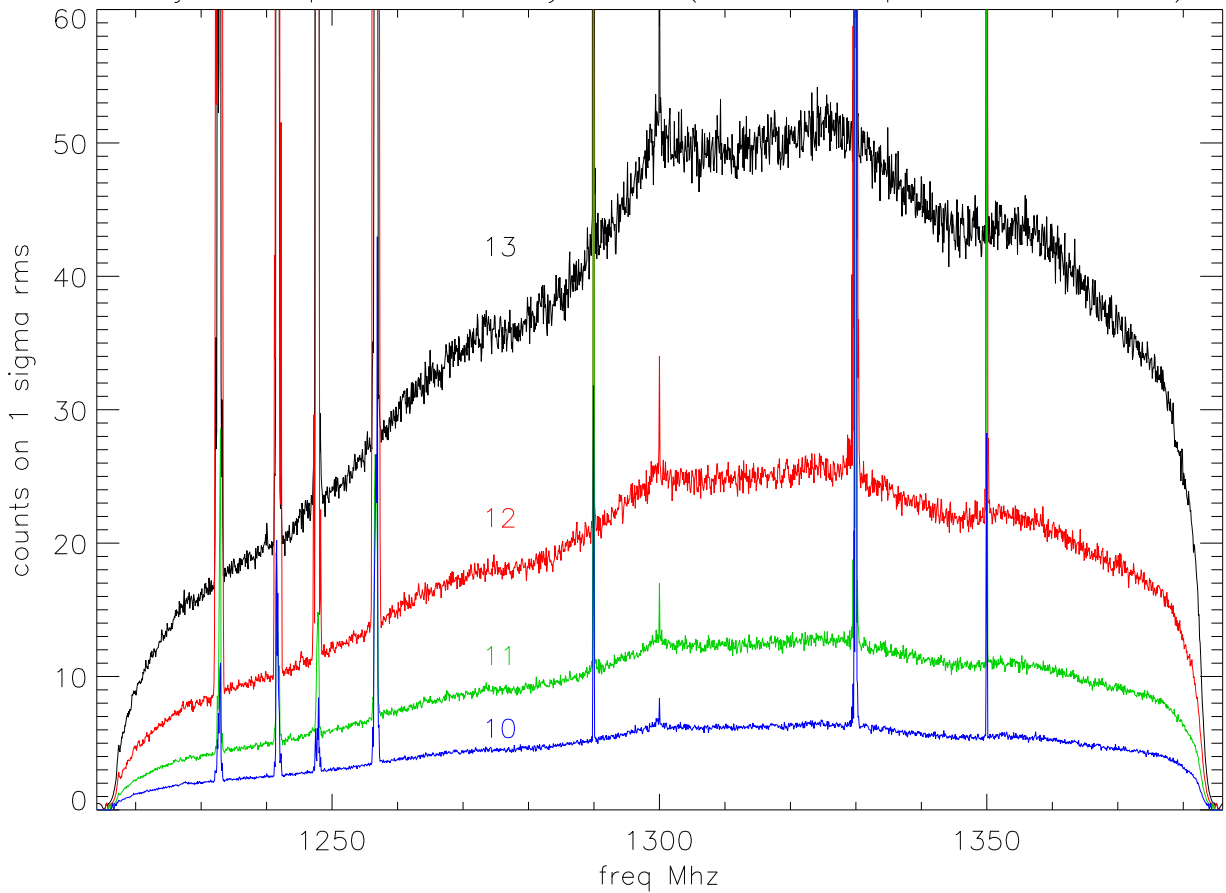

05jun08 spectra for ASHIFT VALUES (1 ms dump,avg 1sec,2048 chan)

05jun08 spectral rms by chan (1 ms dump,2048 channels)

05jun08 spectra for ASHIFT VALUES (1 ms dump,avg 1sec,2048 chan)

05jun08 spectral rms by chan (1 ms dump,2048 channels)

05jun08 stokesU for ASHIFT VALUES (1 ms dump,avg 1sec,2048 chan)

05jun08 spectral rms by chan (1 ms dump,2048 channels)

05jun08 stokesU for ASHIFT VALUES (1 ms dump,avg 1sec,2048 chan)

05jun08 spectral rms by chan (1 ms dump,2048 channels)

05jun08 stokesV for ASHIFT VALUES (1 ms dump,avg 1sec,2048 chan)

05jun08 spectral rms by chan (1 ms dump,2048 channels)

05jun08 stokesV for ASHIFT VALUES (1 ms dump,avg 1sec,2048 chan)

05jun08 spectral rms by chan (1 ms dump,2048 channels)