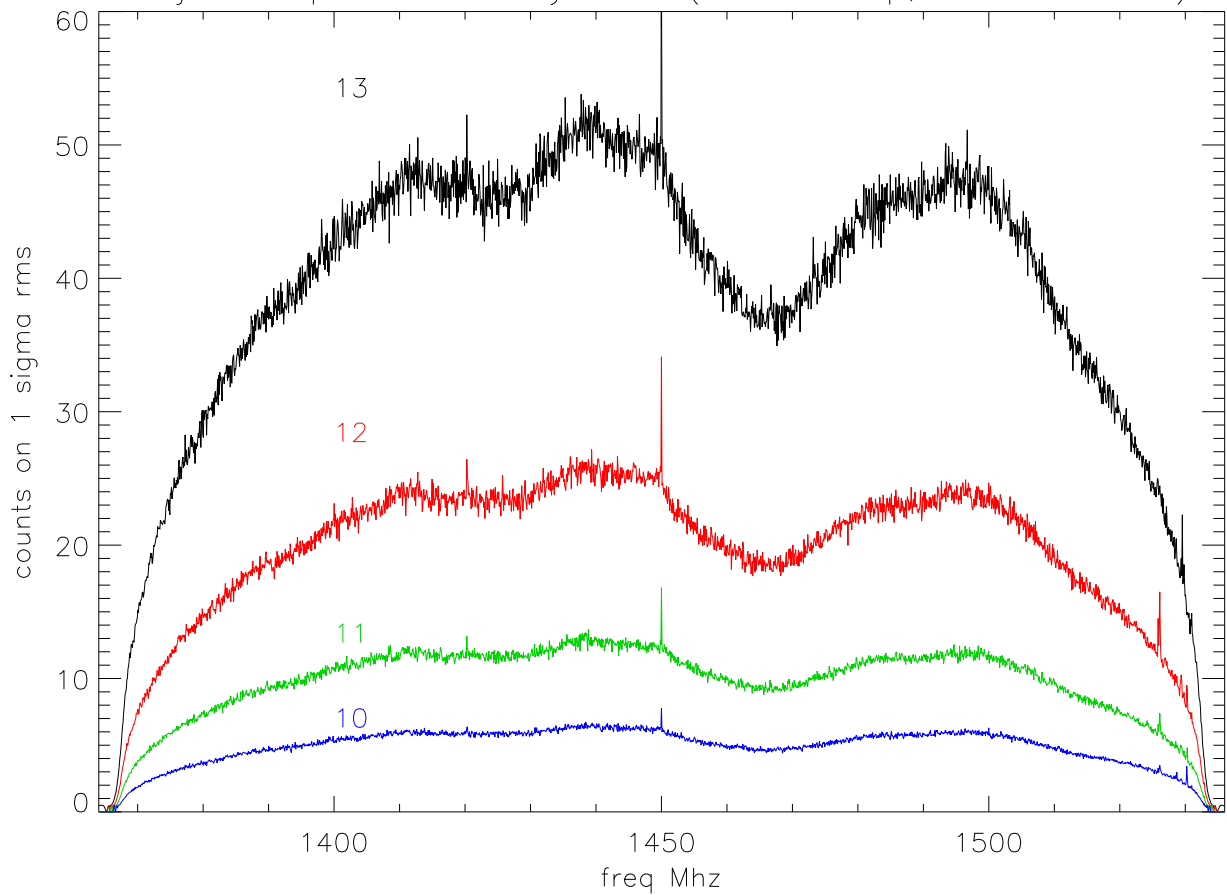

05jun08 spectra for ASHIFT VALUES (1 ms dump,avg 1sec,2048 chan)

05jun08 spectral rms by chan (1 ms dump,2048 channels)

05jun08 spectra for ASHIFT VALUES (1 ms dump,avg 1sec,2048 chan)

05jun08 spectral rms by chan (1 ms dump,2048 channels)

05jun08 stokesU for ASHIFT VALUES (1 ms dump,avg 1sec,2048 chan)

05jun08 spectral rms by chan (1 ms dump,2048 channels)

05jun08 stokesU for ASHIFT VALUES (1 ms dump,avg 1sec,2048 chan)

05jun08 spectral rms by chan (1 ms dump,2048 channels)

05jun08 stokesV for ASHIFT VALUES (1 ms dump,avg 1sec,2048 chan)

05jun08 spectral rms by chan (1 ms dump,2048 channels)

05jun08 stokesV for ASHIFT VALUES (1 ms dump,avg 1sec,2048 chan)

05jun08 spectral rms by chan (1 ms dump,2048 channels)