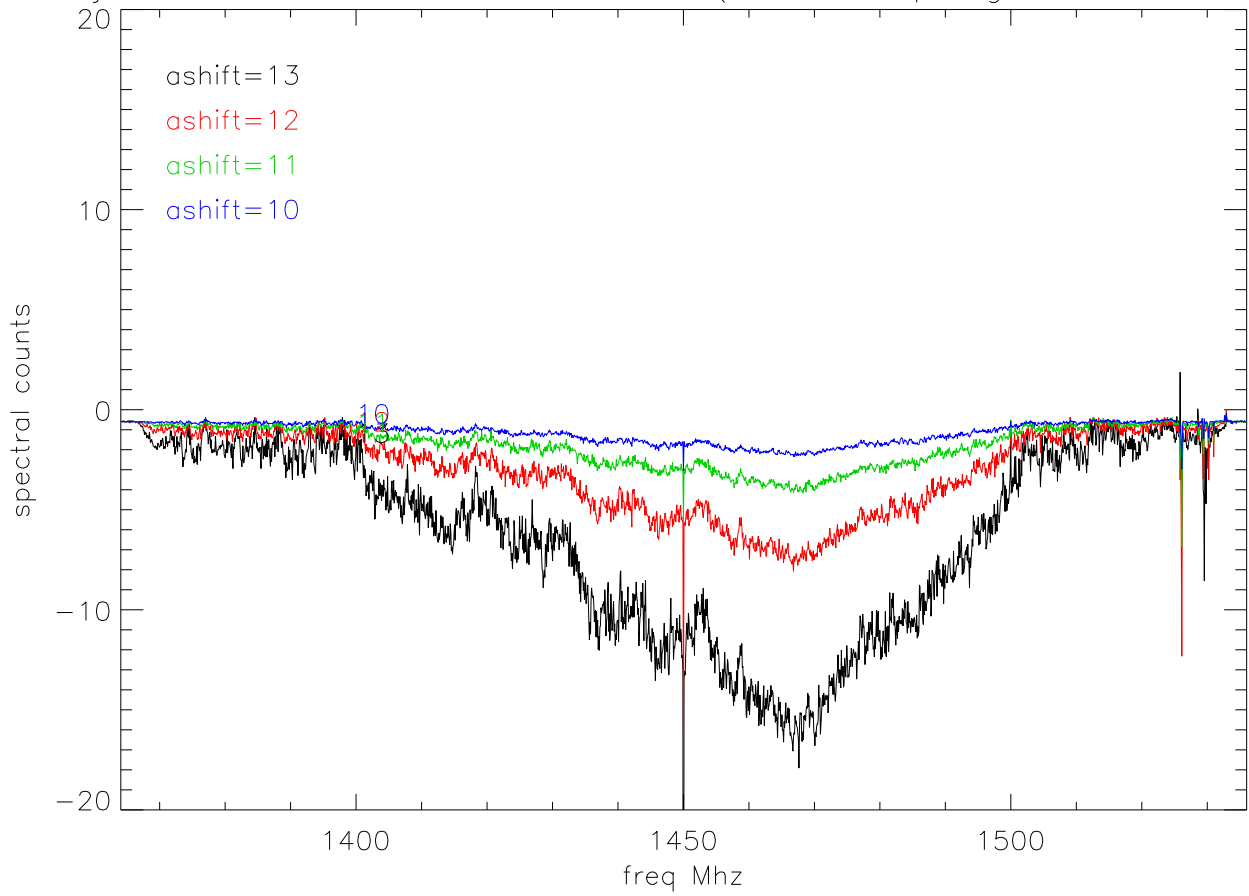

05jun08 spectra for ASHIFT VALUES (1 ms dump,avg 1sec,2048 chan)

05jun08 spectral rms by chan (1 ms dump,2048 channels)

05jun08 spectra for ASHIFT VALUES (1 ms dump,avg 1sec,2048 chan)

05jun08 spectral rms by chan (1 ms dump,2048 channels)

05jun08 stokesU for ASHIFT VALUES (1 ms dump,avg 1sec,2048 chan)

05jun08 spectral rms by chan (1 ms dump,2048 channels)

05jun08 stokesU for ASHIFT VALUES (1 ms dump,avg 1sec,2048 chan)

05jun08 spectral rms by chan (1 ms dump,2048 channels)

05jun08 stokesV for ASHIFT VALUES (1 ms dump,avg 1sec,2048 chan)

05jun08 spectral rms by chan (1 ms dump,2048 channels)

05jun08 stokesV for ASHIFT VALUES (1 ms dump,avg 1sec,2048 chan)

05jun08 spectral rms by chan (1 ms dump,2048 channels)