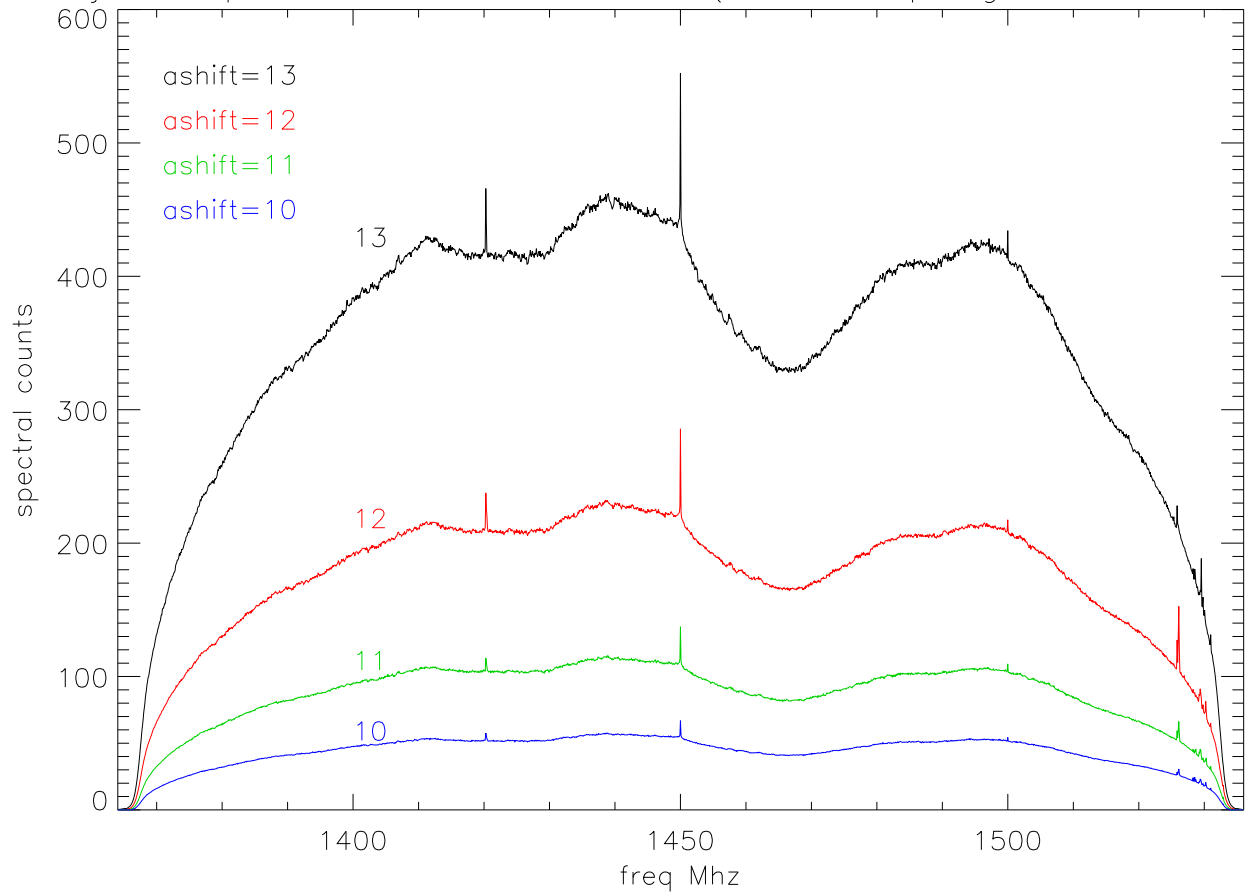

05jun08 spectra for ASHIFT VALUES (1 ms dump,avg 1sec,2048 chan)

05jun08 spectral rms by chan (1 ms dump,2048 channels)

05jun08 spectra for ASHIFT VALUES (1 ms dump,avg 1sec,2048 chan)

05jun08 spectral rms by chan (1 ms dump,2048 channels)

05jun08 stokesU for ASHIFT VALUES (1 ms dump,avg 1sec,2048 chan)

05jun08 spectral rms by chan (1 ms dump,2048 channels)

05jun08 stokesU for ASHIFT VALUES (1 ms dump,avg 1sec,2048 chan)

05jun08 spectral rms by chan (1 ms dump,2048 channels)

05jun08 stokesV for ASHIFT VALUES (1 ms dump,avg 1sec,2048 chan)

05jun08 spectral rms by chan (1 ms dump,2048 channels)

05jun08 stokesV for ASHIFT VALUES (1 ms dump,avg 1sec,2048 chan)

05jun08 spectral rms by chan (1 ms dump,2048 channels)