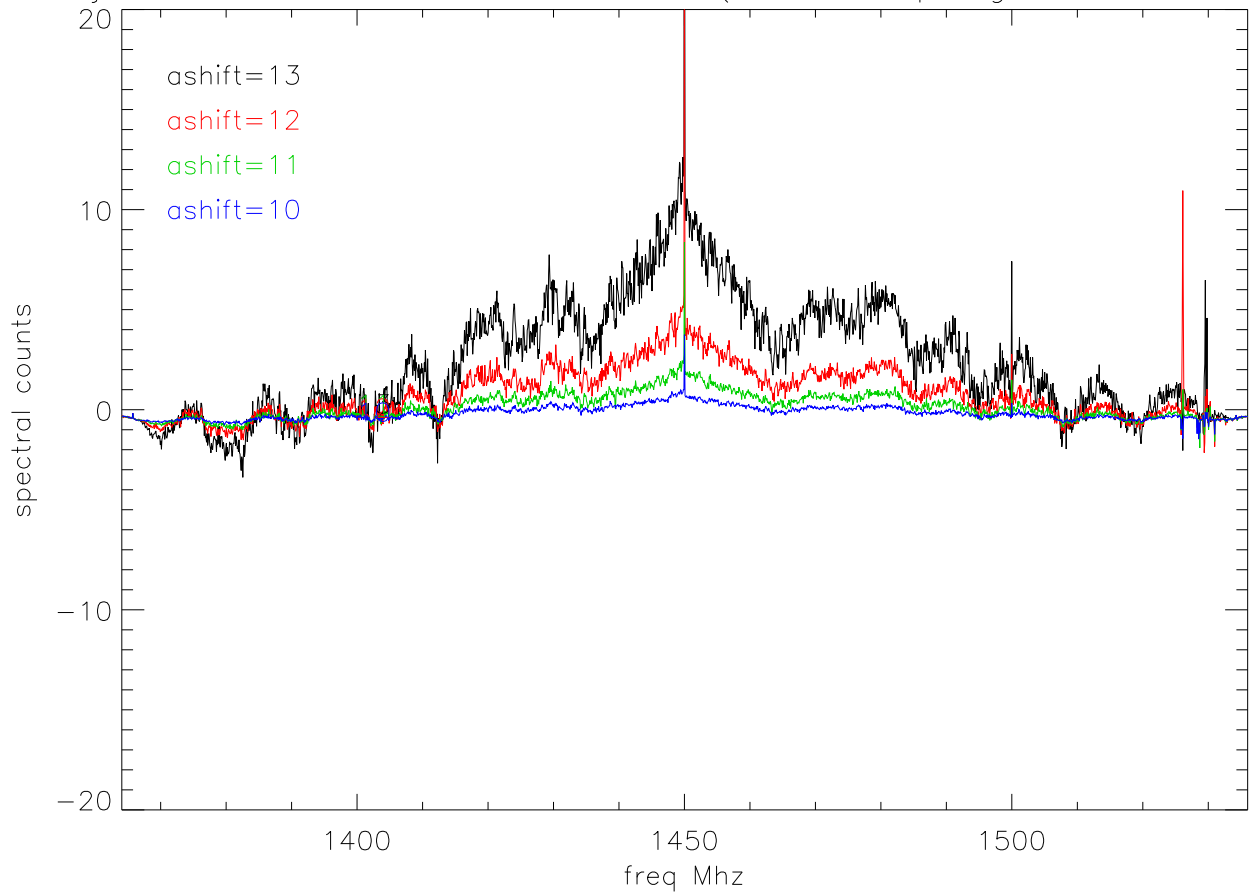

05jun08 spectra for ASHIFT VALUES (1 ms dump,avg 1sec,2048 chan)

05jun08 spectral rms by chan (1 ms dump,2048 channels)

05jun08 spectra for ASHIFT VALUES (1 ms dump,avg 1sec,2048 chan)

05jun08 spectral rms by chan (1 ms dump,2048 channels)

05jun08 stokesU for ASHIFT VALUES (1 ms dump,avg 1sec,2048 chan)

05jun08 spectral rms by chan (1 ms dump,2048 channels)

05jun08 stokesU for ASHIFT VALUES (1 ms dump,avg 1sec,2048 chan)

05jun08 spectral rms by chan (1 ms dump,2048 channels)

05jun08 stokesV for ASHIFT VALUES (1 ms dump,avg 1sec,2048 chan)

05jun08 spectral rms by chan (1 ms dump,2048 channels)

05jun08 stokesV for ASHIFT VALUES (1 ms dump,avg 1sec,2048 chan)

05jun08 spectral rms by chan (1 ms dump,2048 channels)