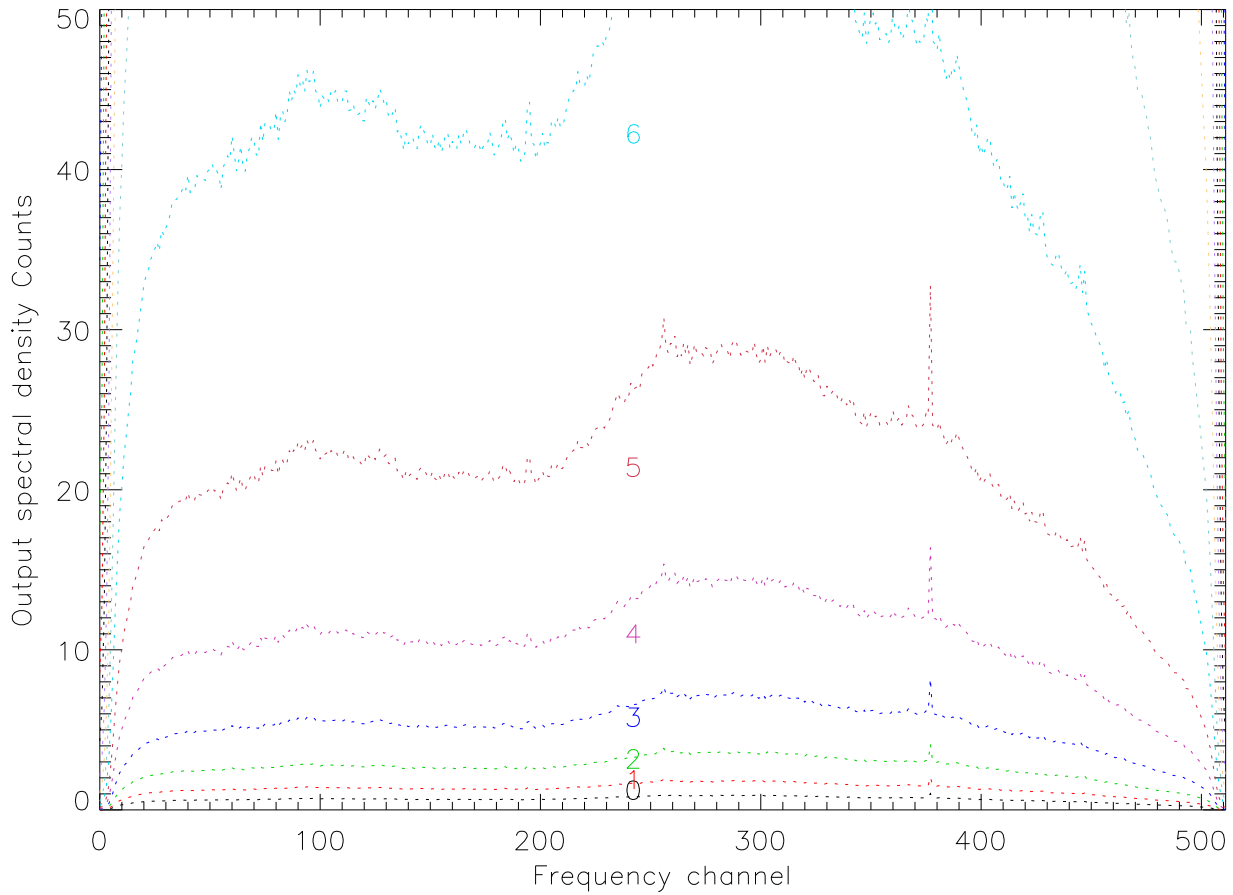

01mar08 spcCnts vs Ashift 16BitOutPoIA solid:MeanSpc dotted:meanSpc+rms

PoIA Rms counts vs Ashift value

01mar08 spcCnts vs Ashift 16BitOutPolB solid:MeanSpc dotted:meanSpc+rms

PolB Rms counts vs Ashift value

01mar08 spcCnts vs Ashift 8BitOut PoIA solid:MeanSpc dotted:meanSpc+rms

PoIA Rms counts vs Ashift value

01mar08 spcCnts vs Ashift 8BitOut PoB solid:MeanSpc dotted:meanSpc+rms

PoB Rms counts vs Ashift value