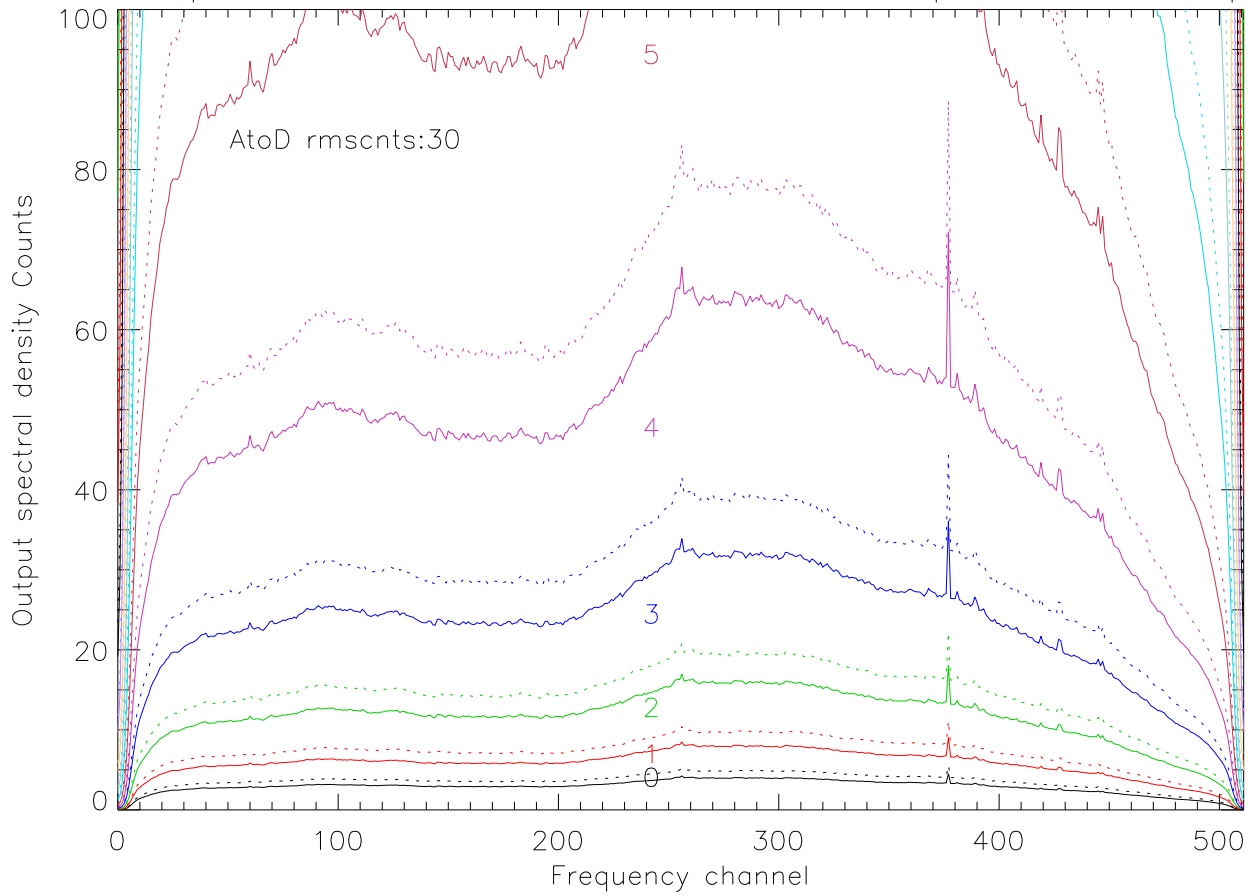

01mar08 spcCnts vs Ashift 16BitOutPoIA solid:MeanSpc dotted:meanSpc+rms

PoIA Rms counts vs Ashift value

01mar08 spcCnts vs Ashift 16BitOutPolB solid:MeanSpc dotted:meanSpc+rms

PolB Rms counts vs Ashift value

01mar08 spcCnts vs Ashift 8BitOut PoIA solid:MeanSpc dotted:meanSpc+rms

PoIA Rms counts vs Ashift value

01mar08 spcCnts vs Ashift 8BitOut PoB solid:MeanSpc dotted:meanSpc+rms

PoB Rms counts vs Ashift value