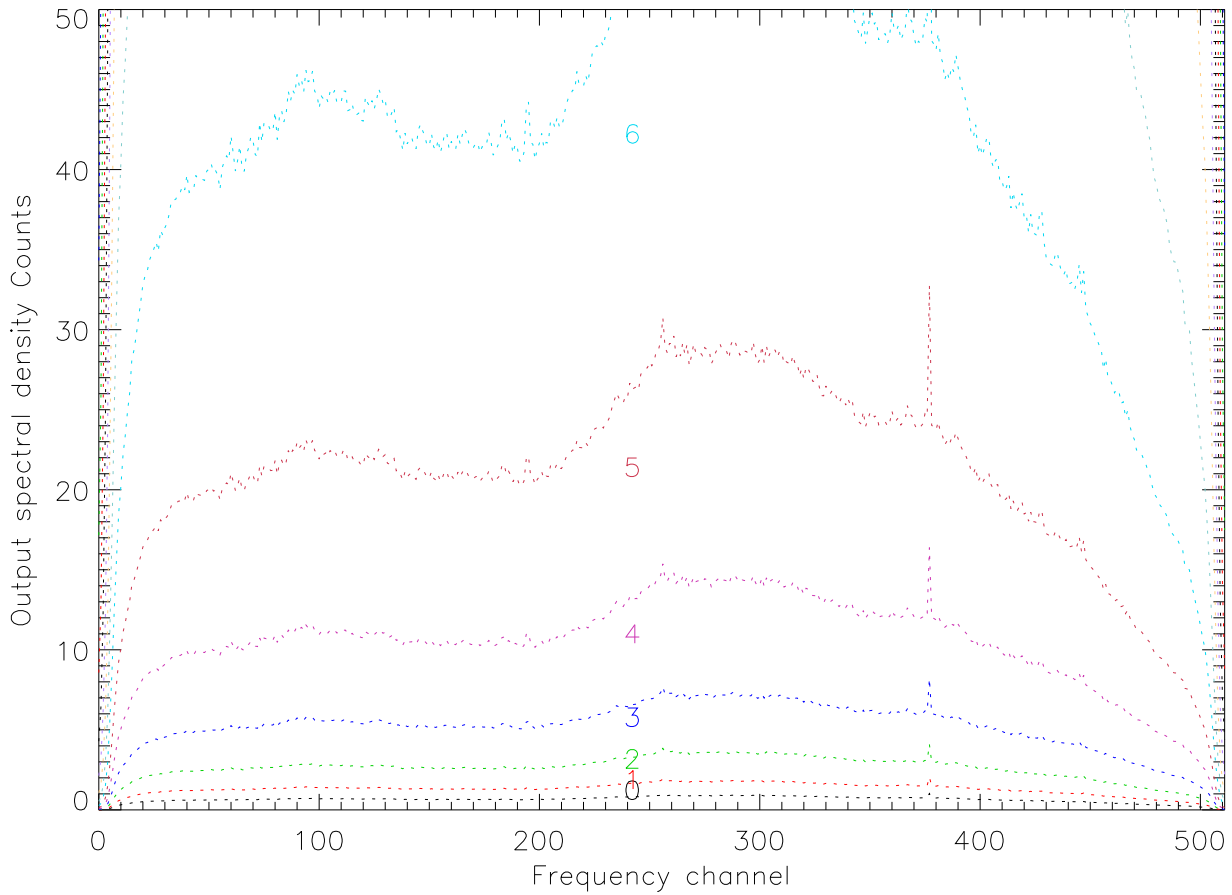

01mar08 spcCnts vs Ashift 16BitOutPoIA solid:MeanSpc dotted:meanSpc+rms

PoIA Rms counts vs Ashift value

01mar08 spcCnts vs Ashift 16BitOutPolB solid:MeanSpc dotted:meanSpc+rms

PolB Rms counts vs Ashift value

01mar08 spcCnts vs Ashift 8BitOut PoIA solid:MeanSpc dotted:meanSpc+rms

PoIA Rms counts vs Ashift value

01mar08 spcCnts vs Ashift 8BitOut PoB solid:MeanSpc dotted:meanSpc+rms

PoB Rms counts vs Ashift value