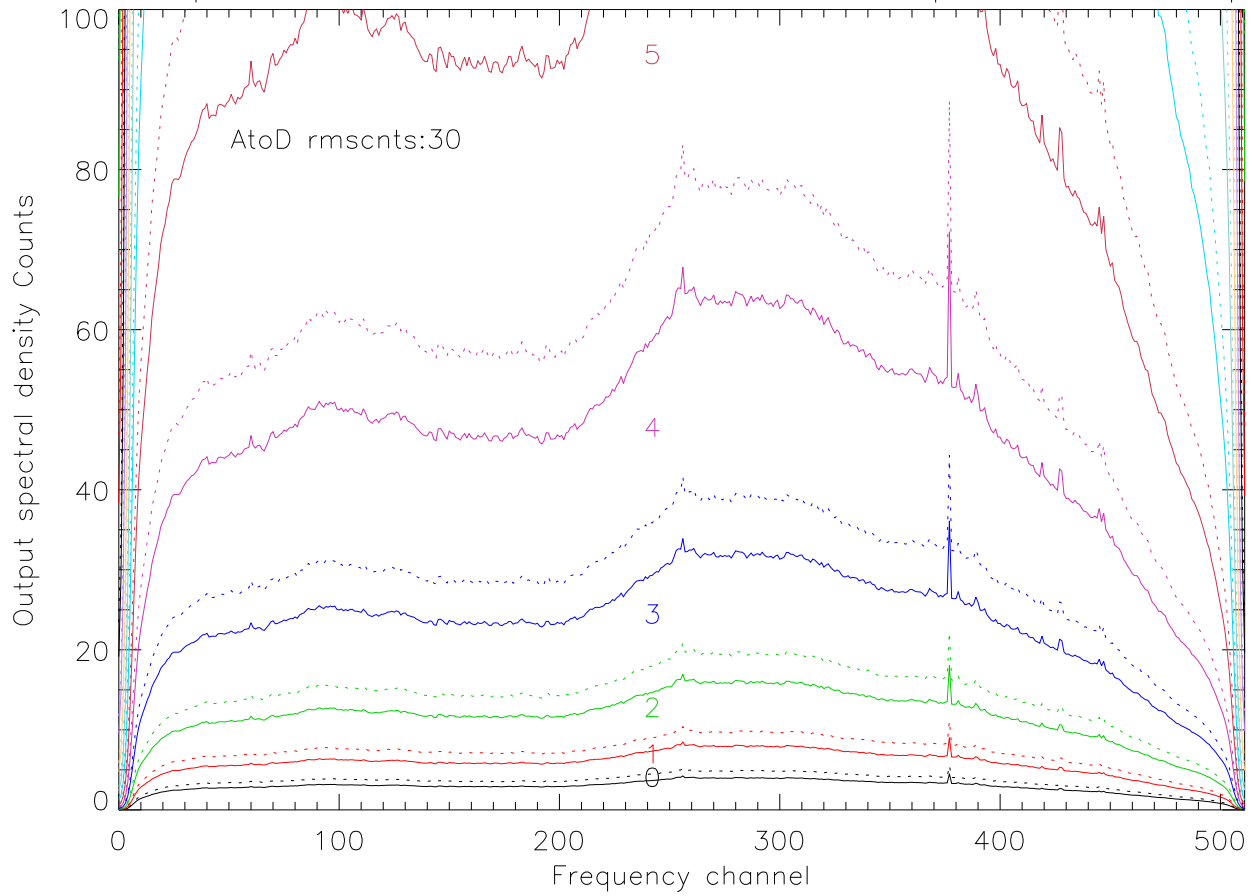

01mar08 spcCnts vs Ashift 16BitOutPoIA solid:MeanSpc dotted:meanSpc+rms

PoIA Rms counts vs Ashift value

01mar08 spcCnts vs Ashift 16BitOutPolB solid:MeanSpc dotted:meanSpc+rms

PolB Rms counts vs Ashift value

01mar08 spcCnts vs Ashift 8BitOut PoIA solid:MeanSpc dotted:meanSpc+rms

PoIA Rms counts vs Ashift value

01mar08 spcCnts vs Ashift 8BitOut PoB solid:MeanSpc dotted:meanSpc+rms

PoB Rms counts vs Ashift value