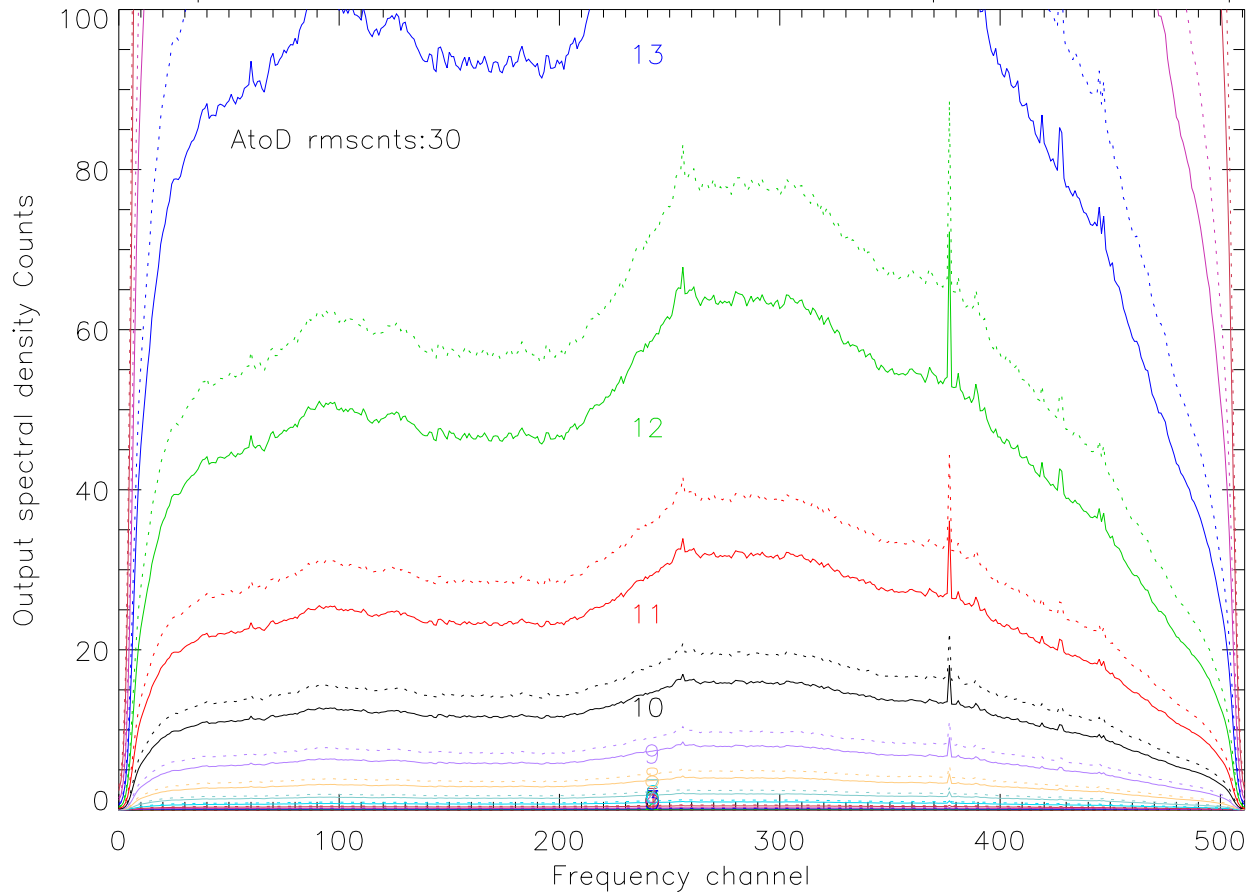

01mar08 spcCnts vs Ashift 16BitOutPoIA solid:MeanSpc dotted:meanSpc+rms

PoIA Rms counts vs Ashift value

01mar08 spcCnts vs Ashift 16BitOutPolB solid:MeanSpc dotted:meanSpc+rms

PolB Rms counts vs Ashift value

01mar08 spcCnts vs Ashift 8BitOut PoIA solid:MeanSpc dotted:meanSpc+rms

PoIA Rms counts vs Ashift value

01mar08 spcCnts vs Ashift 8BitOut PoB solid:MeanSpc dotted:meanSpc+rms

PoB Rms counts vs Ashift value