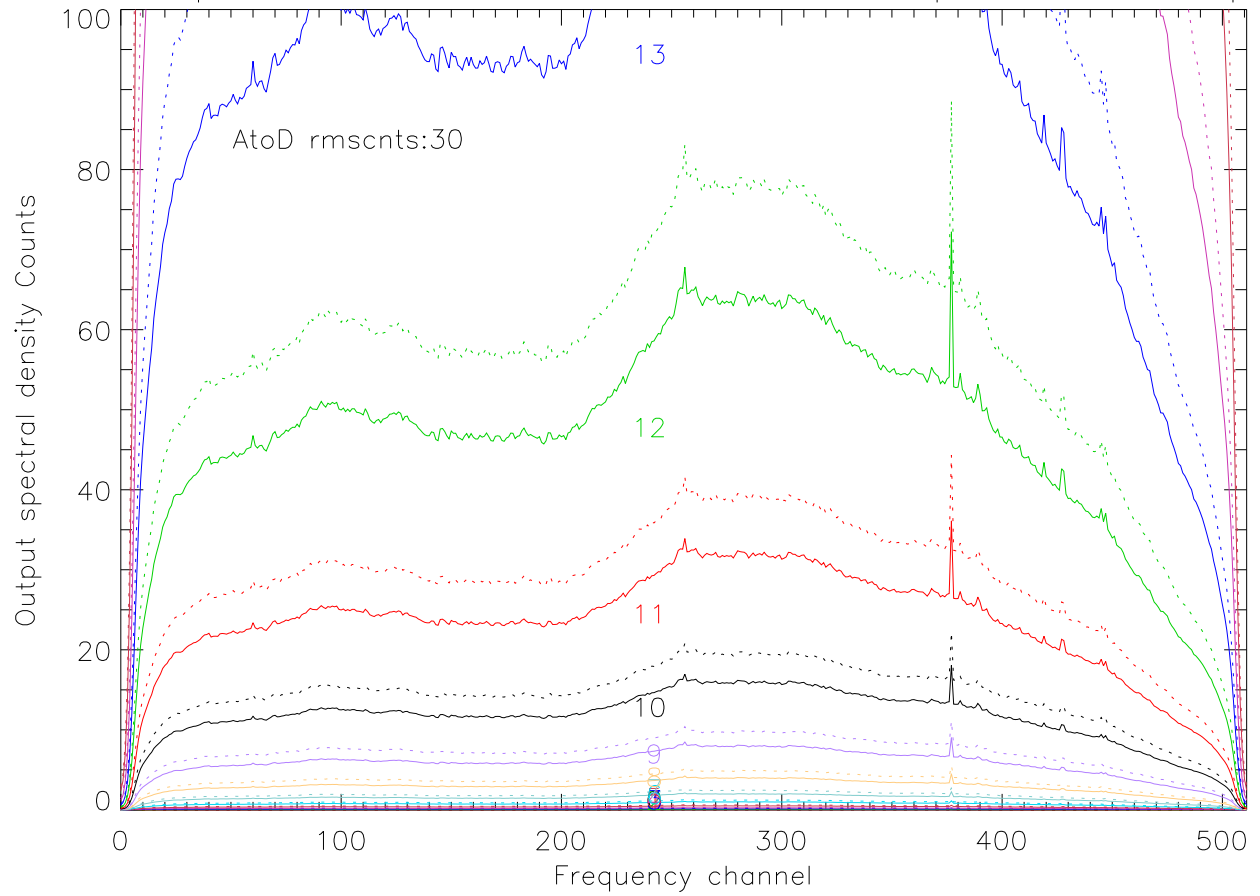

01mar08 spcCnts vs Ashift 16BitOutPoIA solid:MeanSpc dotted:meanSpc+rms

PoIA Rms counts vs Ashift value

01mar08 spcCnts vs Ashift 16BitOutPolB solid:MeanSpc dotted:meanSpc+rms

PolB Rms counts vs Ashift value

01mar08 spcCnts vs Ashift 8BitOut PoIA solid:MeanSpc dotted:meanSpc+rms

PoIA Rms counts vs Ashift value

01mar08 spcCnts vs Ashift 8BitOut PoB solid:MeanSpc dotted:meanSpc+rms

PoB Rms counts vs Ashift value