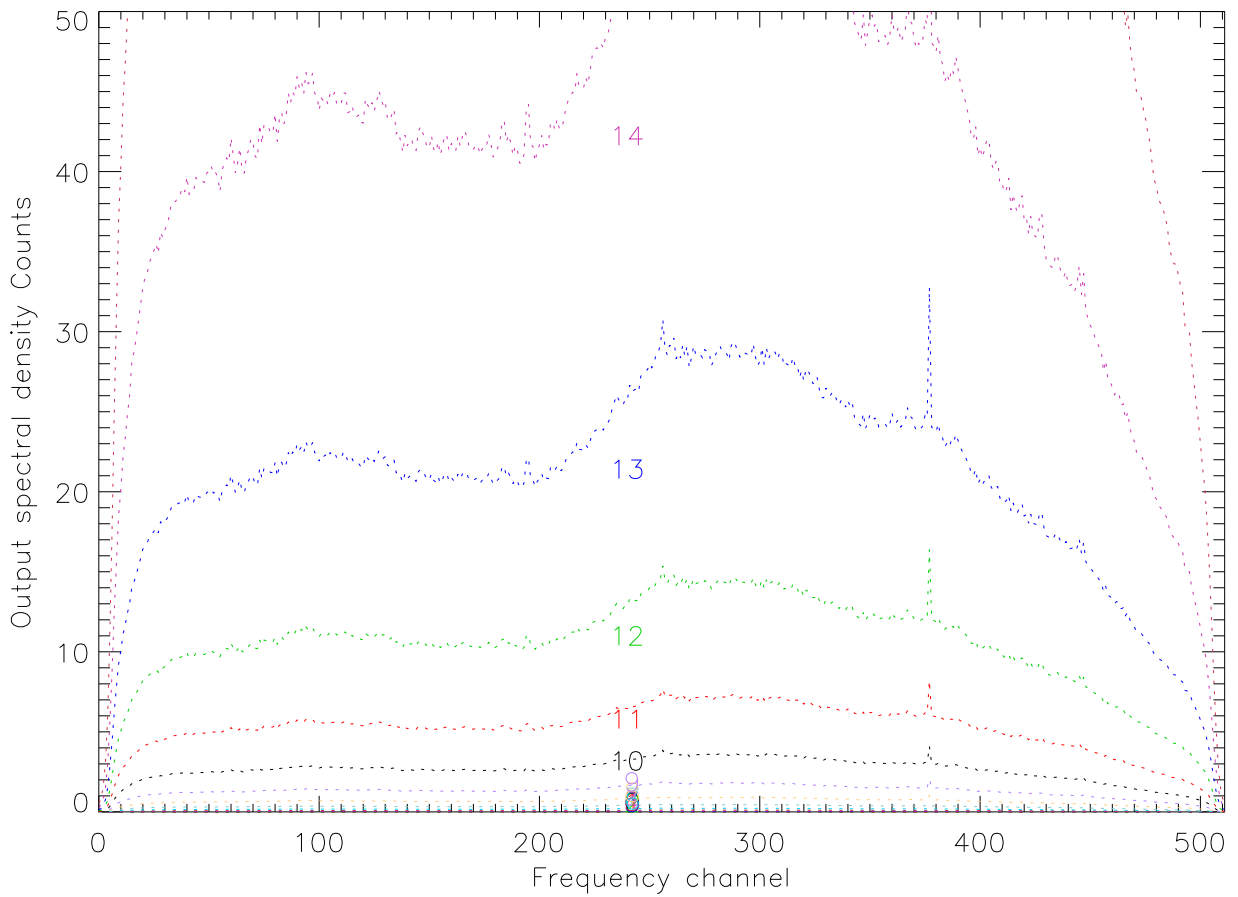

01mar08 spcCnts vs Ashift 16BitOutPoIA solid:MeanSpc dotted:meanSpc+rms

PoIA Rms counts vs Ashift value

01mar08 spcCnts vs Ashift 16BitOutPolB solid:MeanSpc dotted:meanSpc+rms

PolB Rms counts vs Ashift value

01mar08 spcCnts vs Ashift 8BitOut PoIA solid:MeanSpc dotted:meanSpc+rms

PoIA Rms counts vs Ashift value

01mar08 spcCnts vs Ashift 8BitOut PoB solid:MeanSpc dotted:meanSpc+rms

PoB Rms counts vs Ashift value