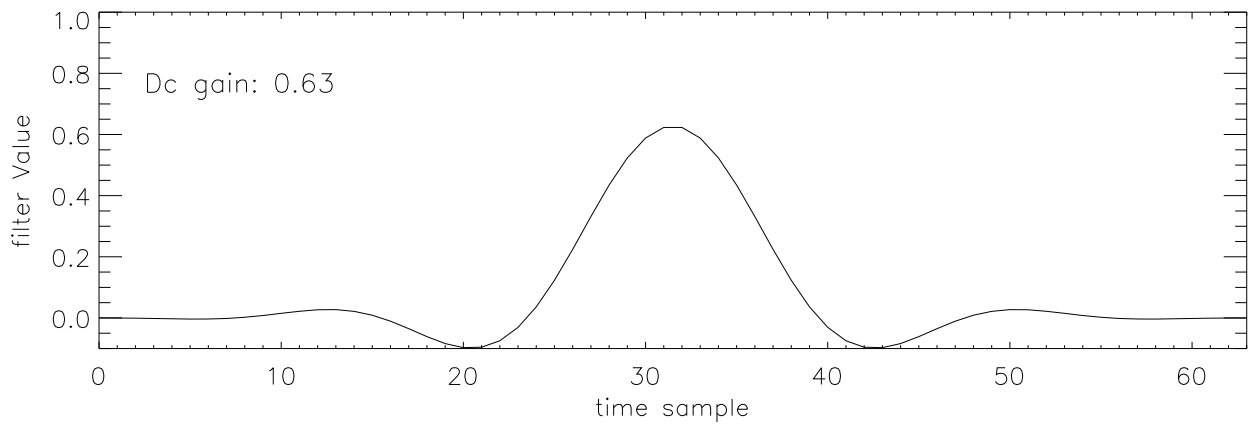

hanning digital lowpass filter.decimation: 4

decimation: 8

decimation:16

decimation:32