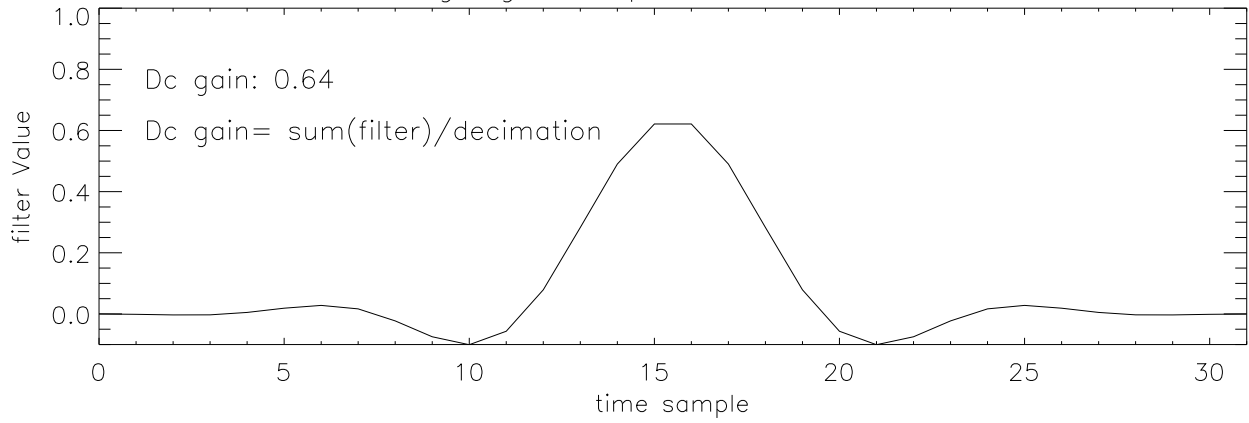

hanning digital lowpass filter.decimation: 4

decimation: 8

decimation:16

decimation:32