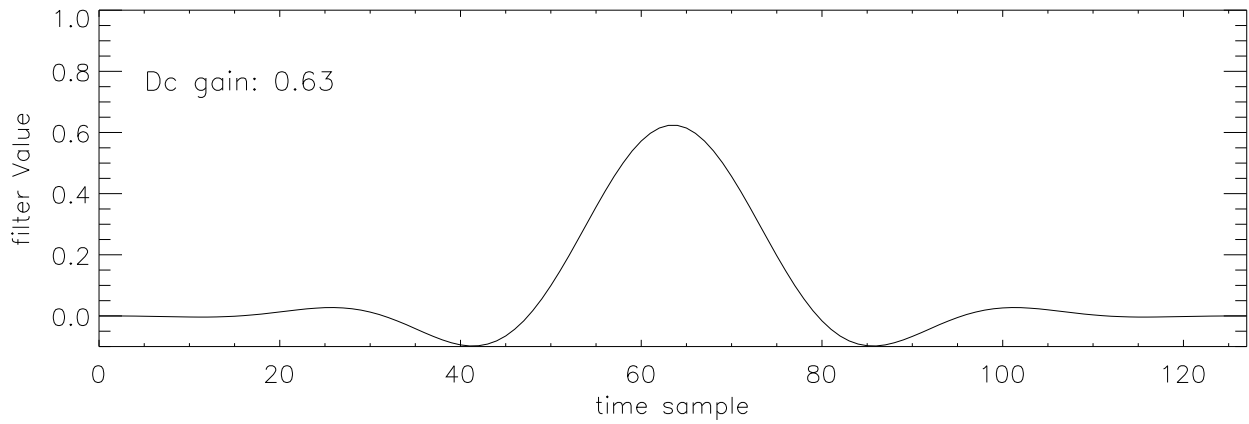

hanning digital lowpass filter.decimation: 4

decimation: 8

decimation:16

decimation:32