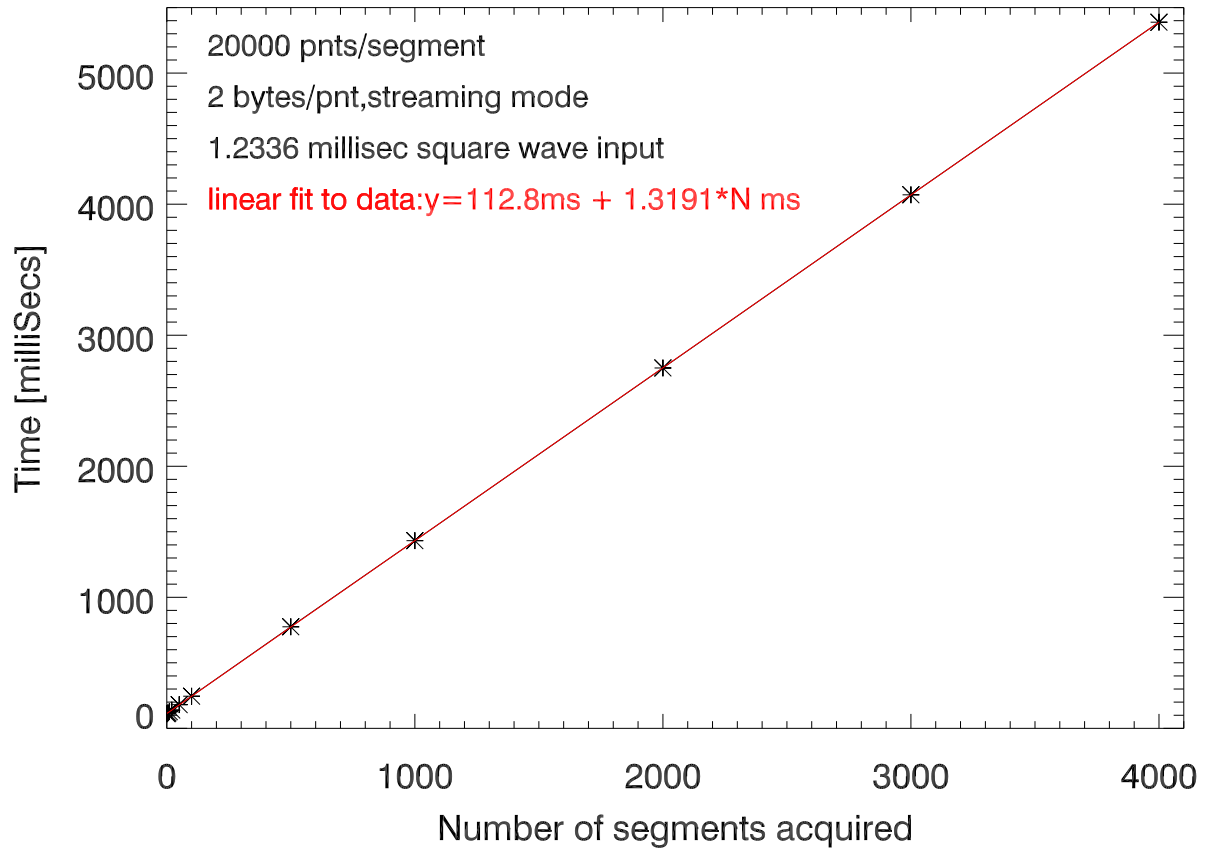

agilent 9104a Wait time for data To be available

Measured time -linear fit

agilent 9104a transfer rate (gigabit ethernet)