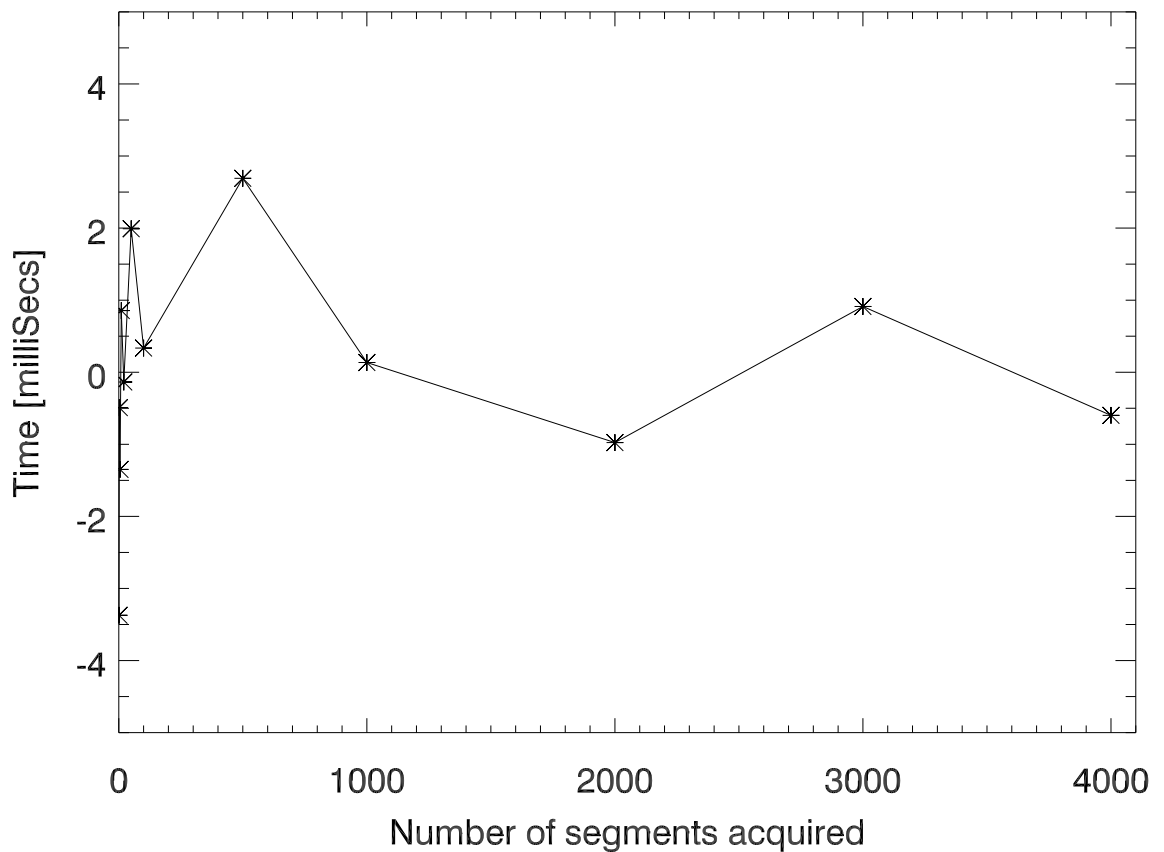

agilent 9104a Wait time for data To be available

Measured time -linear fit

agilent 9104a transfer rate (gigabit ethernet)