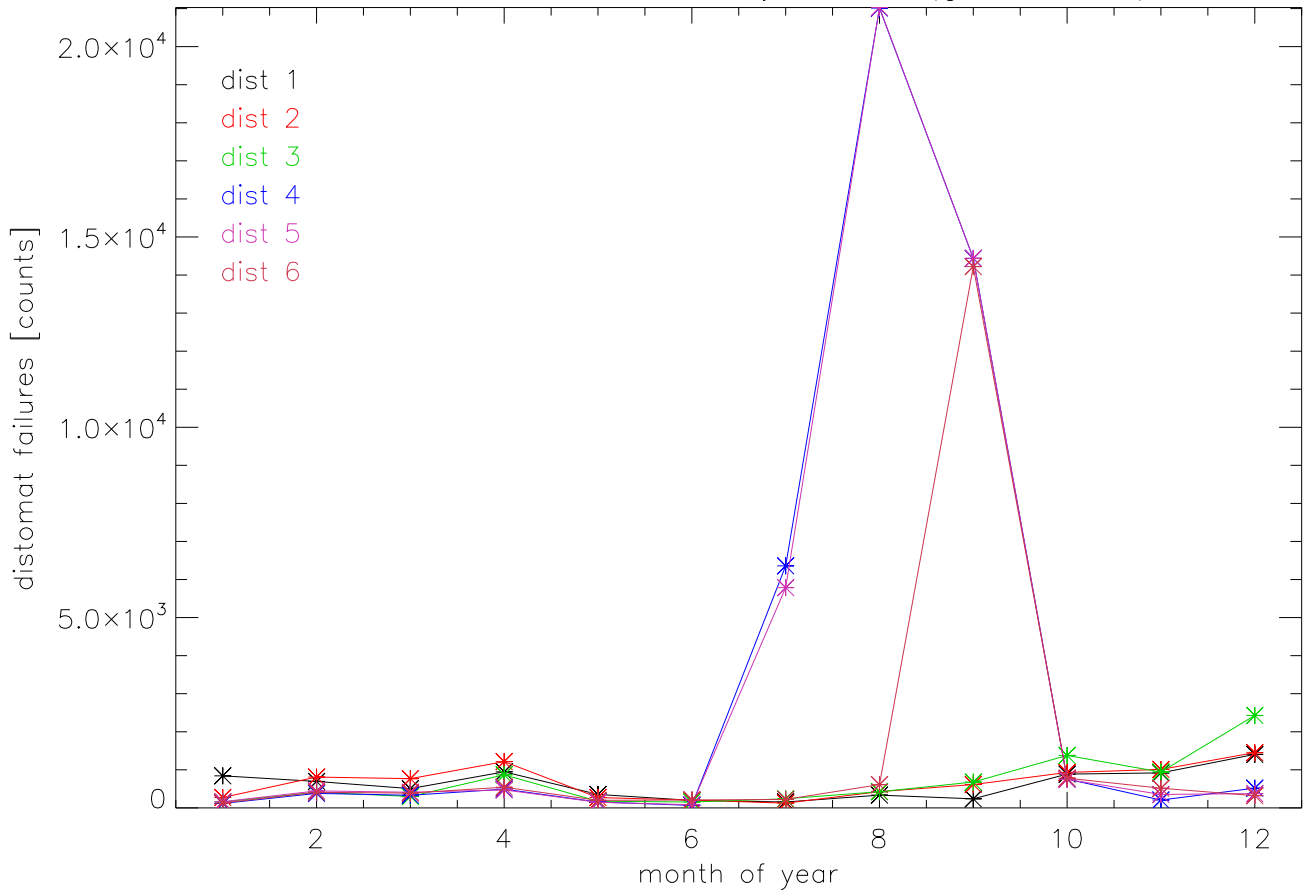

2007 distomat failures by month (gooddist=0)

2007 distomat failures by month (gooddist=0)