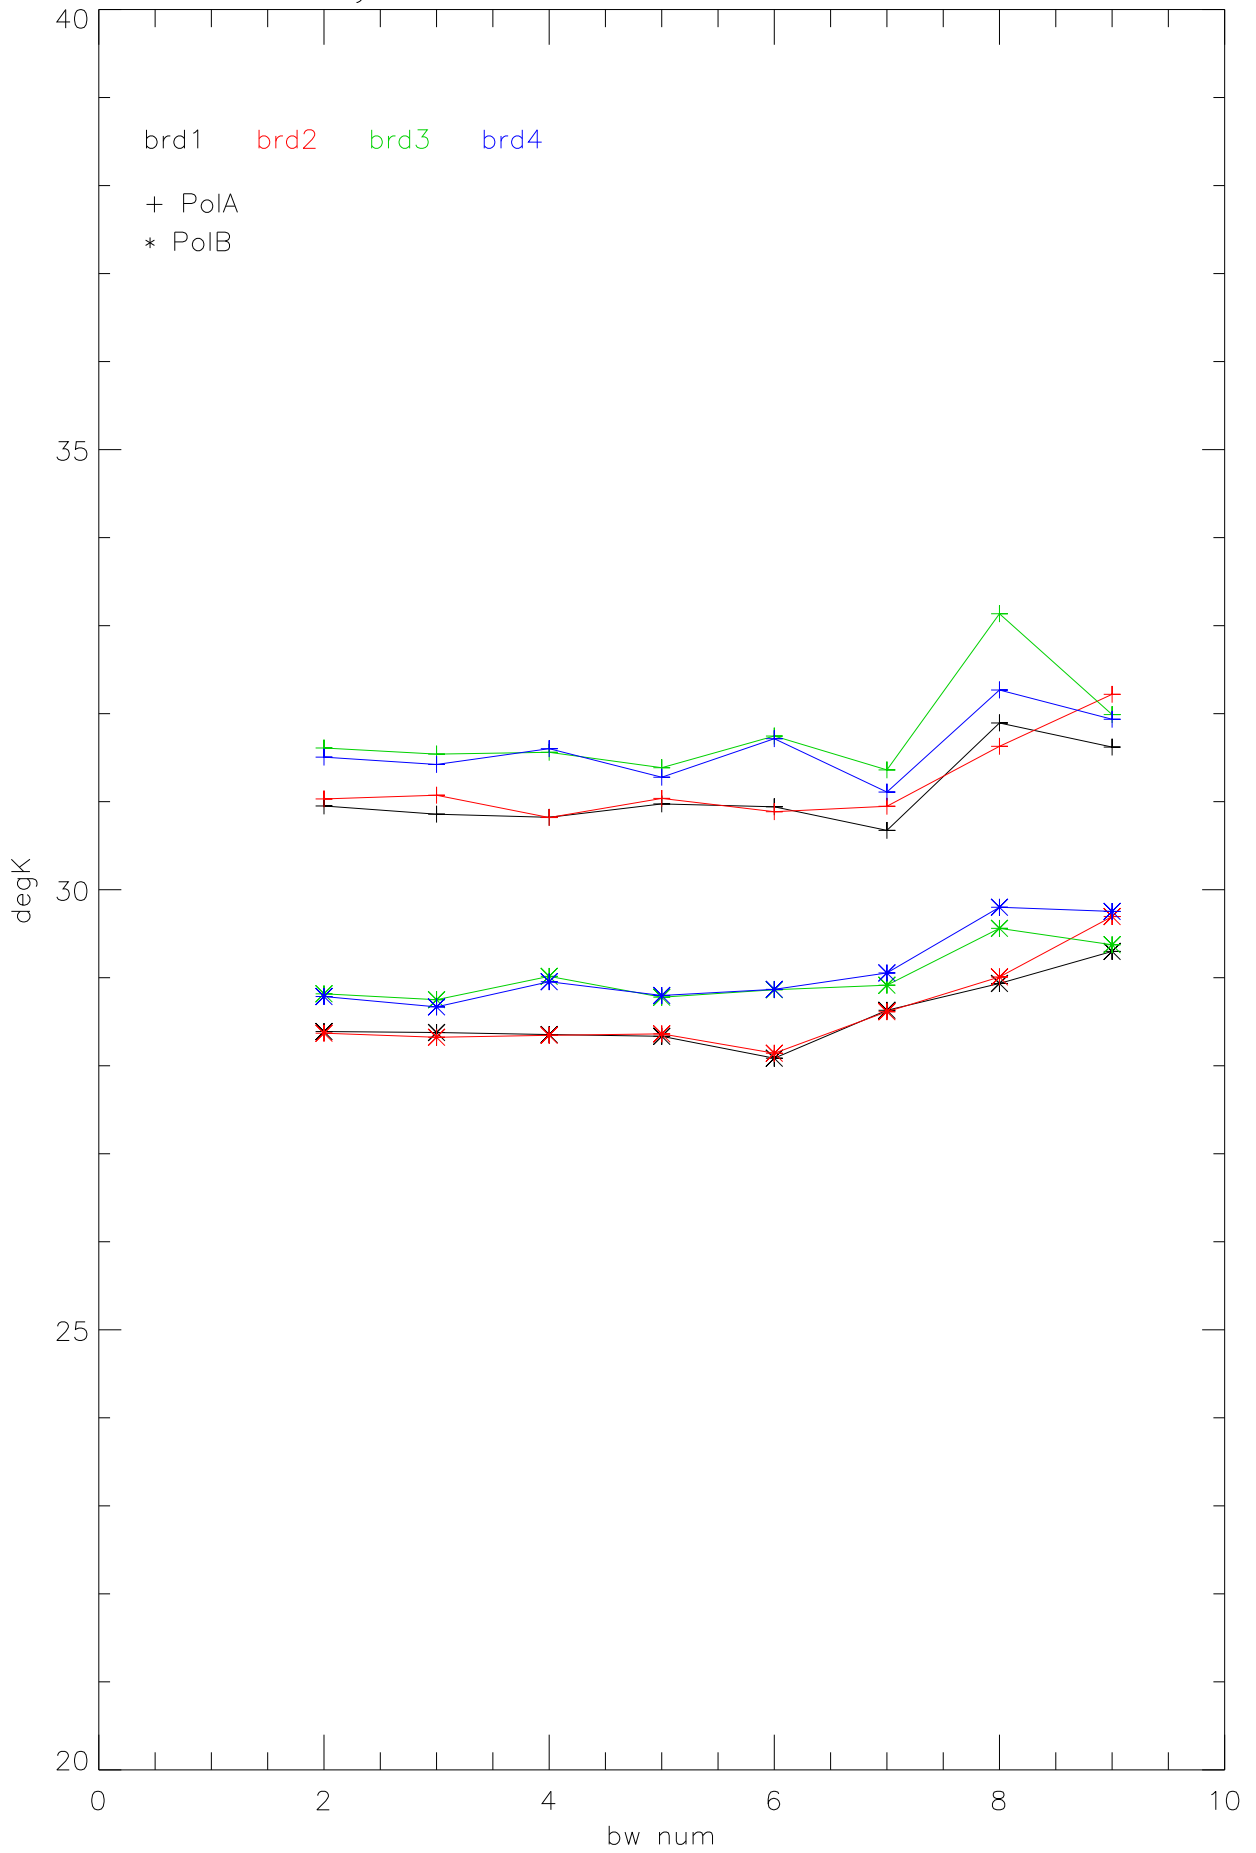

totPwr Tsys vs bwNums 2..9 for sbc 1,2,3,4. 9lev_1

overplot Tsys spectra by board for bw:25.00 PoIA 9lev_1

PoIB

totPwr Tsys vs bwNums 2..9 for sbc 1,2,3,4. 3lev_1

overplot Tsys spectra by board for bw:25.00 PoIA 3lev_1

PoIB

totPwr Tsys vs bwNums 2..9 for sbc 1,2,3,4. 9lev_2

overplot Tsys spectra by board for bw:25.00 PoIA 9lev_2

PoIB