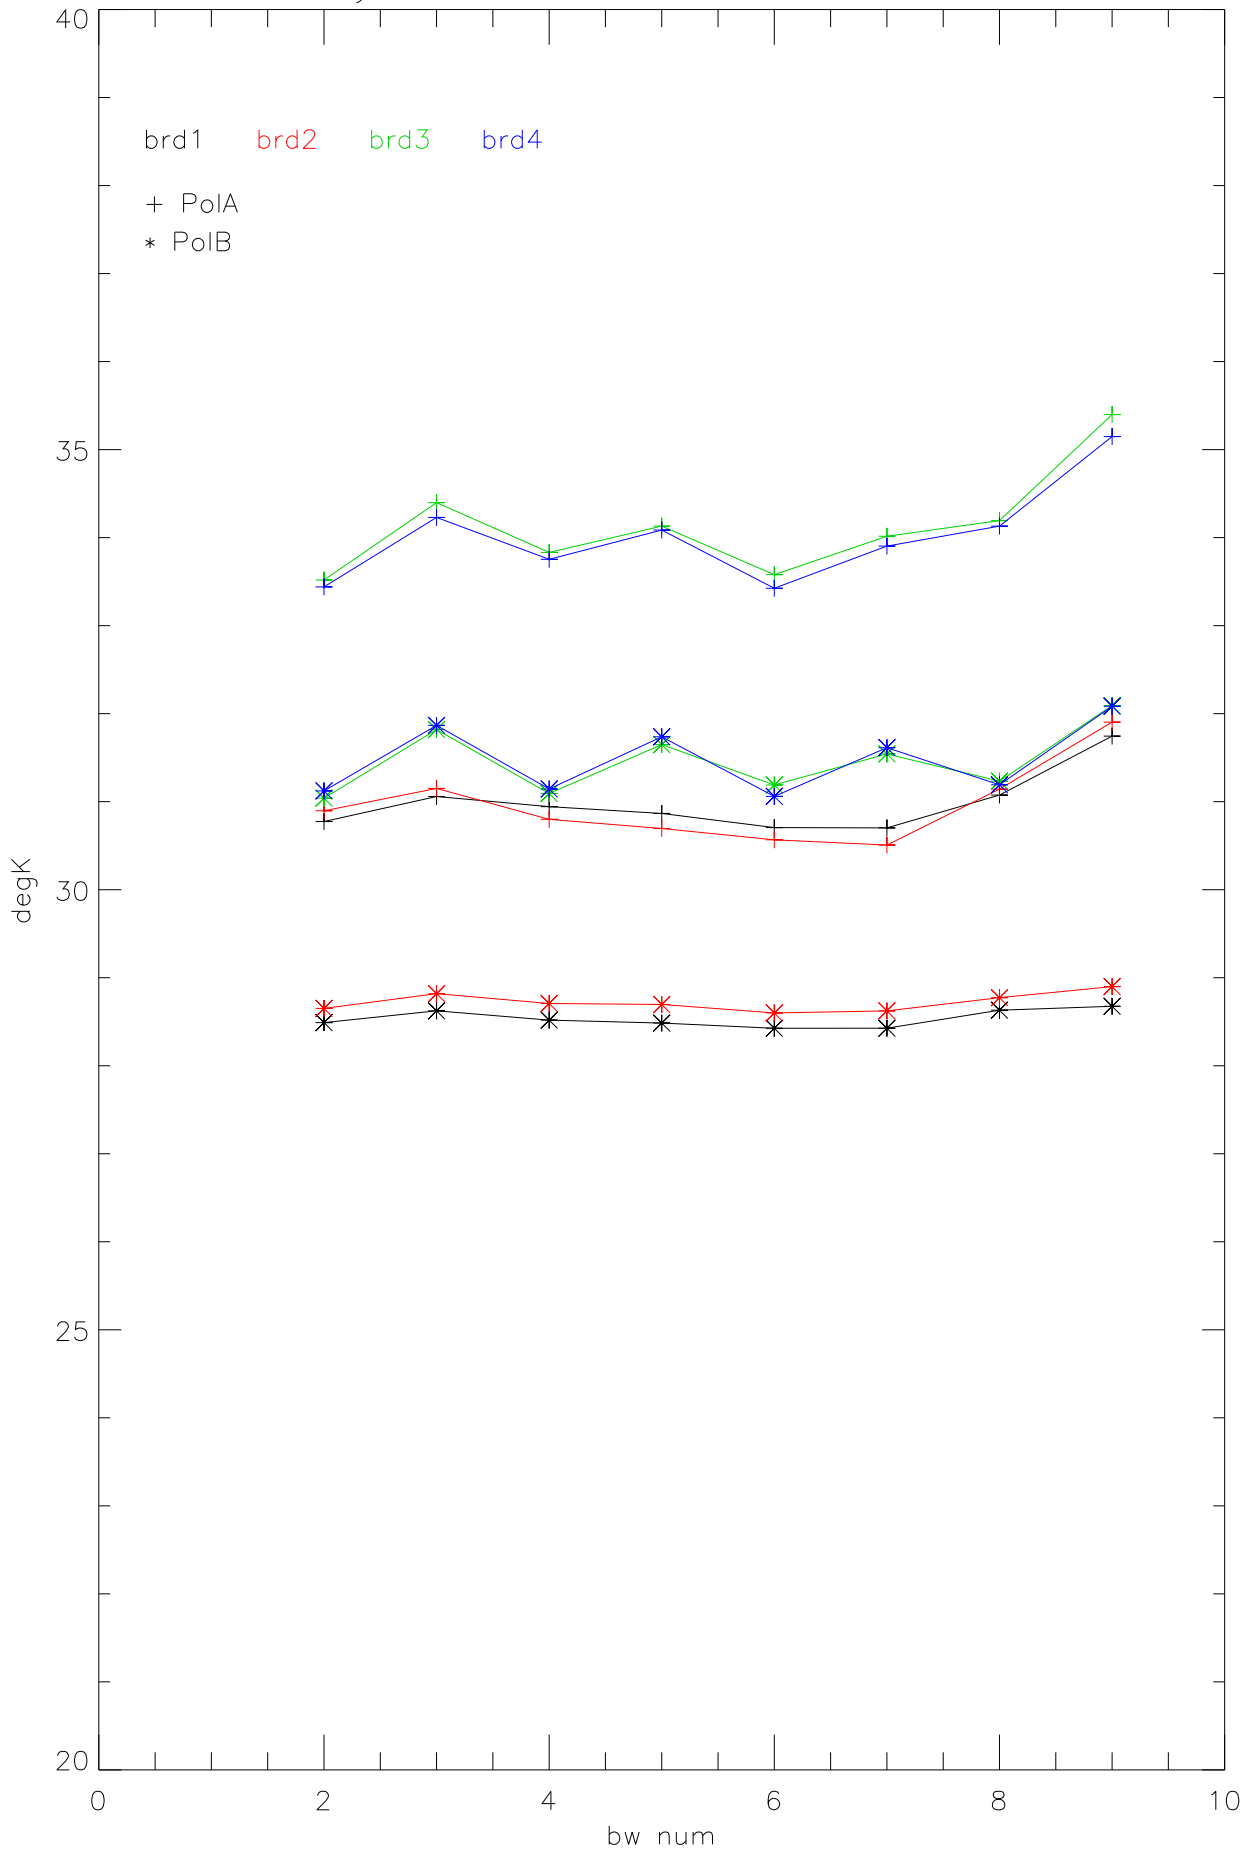

totPwr Tsys vs bwNums 2..9 for sbc 1,2,3,4. 9lev_1

overplot Tsys spectra by board for bw:25.00 PoIA 9lev_1

PoIB

totPwr Tsys vs bwNums 2..9 for sbc 1,2,3,4. 3lev_1

overplot Tsys spectra by board for bw:25.00 PoIA 3lev_1

PoIB

totPwr Tsys vs bwNums 2..9 for sbc 1,2,3,4. 9lev_2

overplot Tsys spectra by board for bw:25.00 PoIA 9lev_2

PoIB