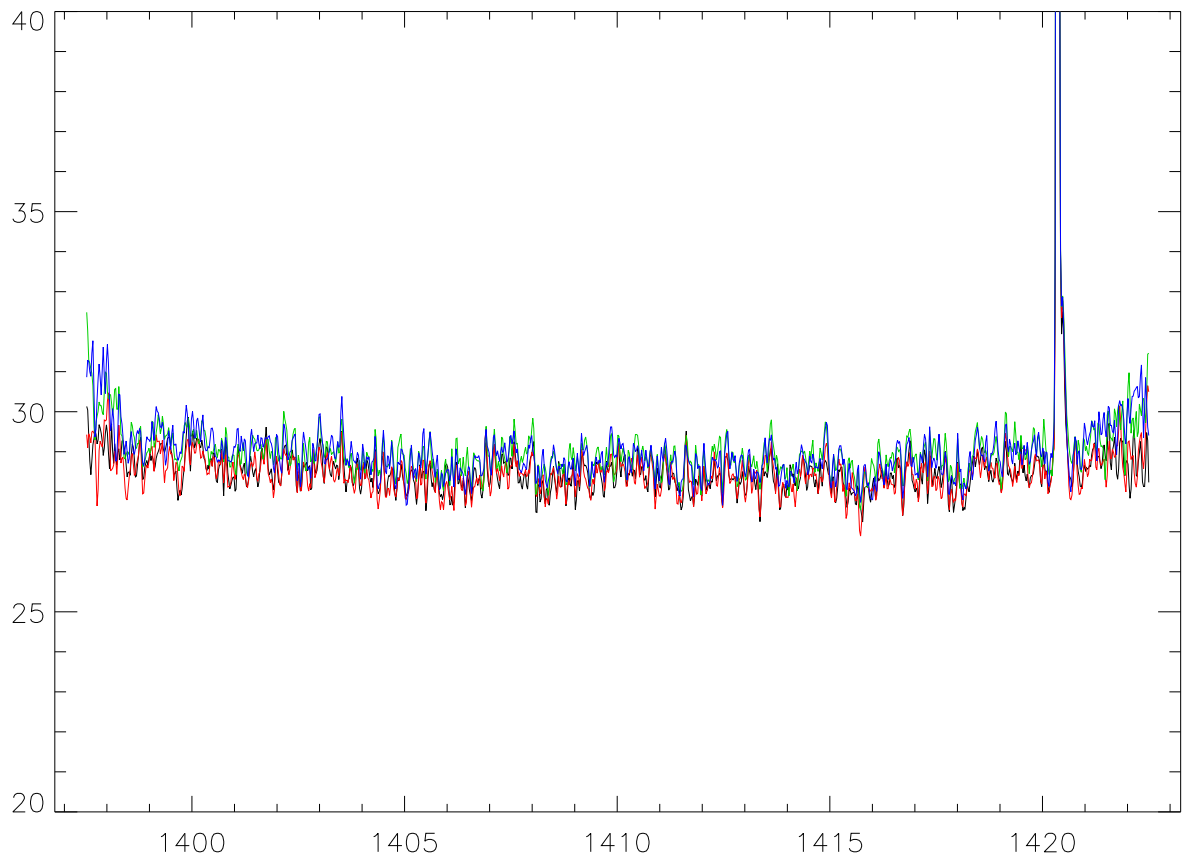

totPwr Tsys vs bwNums 2..9 for sbc 1,2,3,4. 9lev_2

PoIB