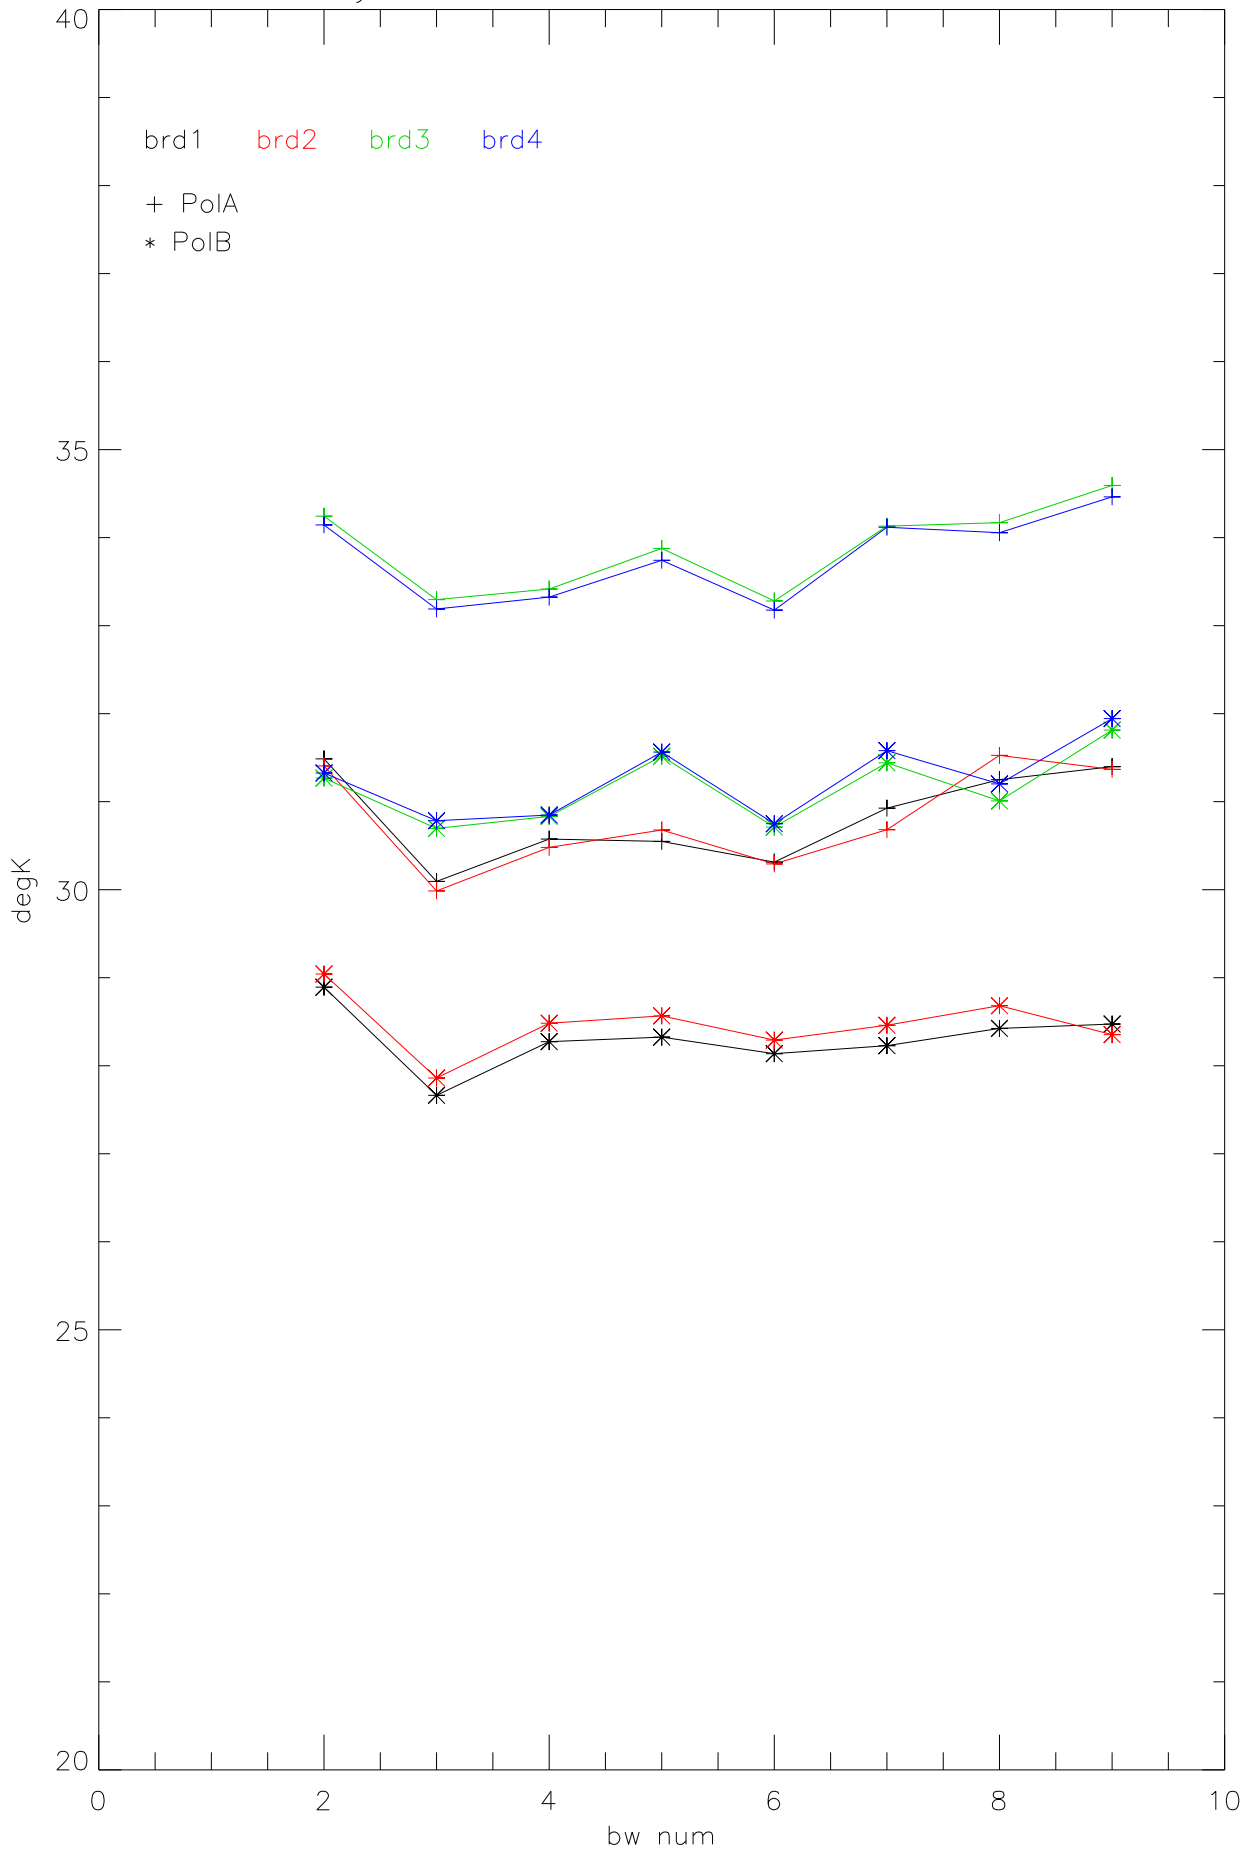

totPwr Tsys vs bwNums 2..9 for sbc 1,2,3,4. 9lev_1

overplot Tsys spectra by board for bw:25.00 PoIA 9lev_1

PoIB

totPwr Tsys vs bwNums 2..9 for sbc 1,2,3,4. 3lev_1

overplot Tsys spectra by board for bw:25.00 PoIA 3lev_1

PoIB

totPwr Tsys vs bwNums 2..9 for sbc 1,2,3,4. 9lev_2

overplot Tsys spectra by board for bw:25.00 PoIA 9lev_2

PoIB