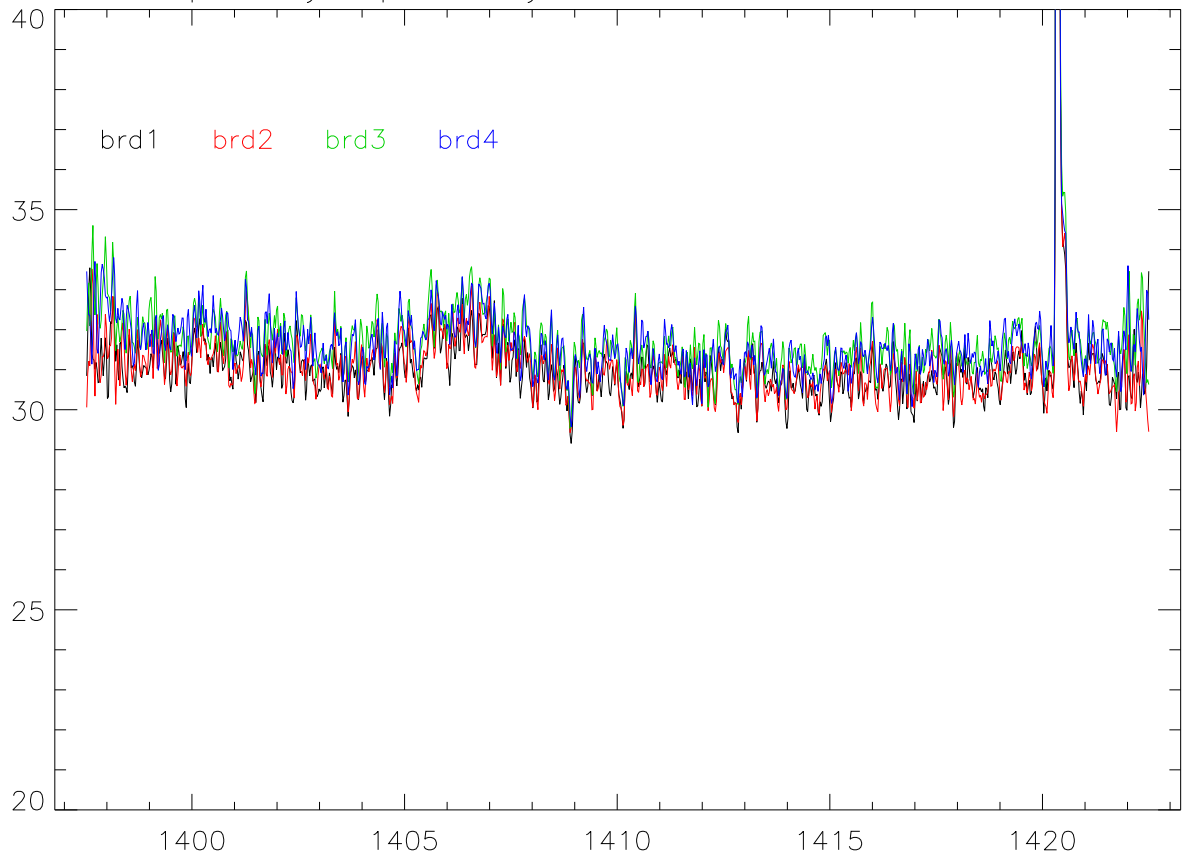

totPwr Tsys vs bwNums 2..9 for sbc 1,2,3,4. 9lev_1

overplot Tsys spectra by board for bw:25.00 PoIA 9lev_1

PoIB

totPwr Tsys vs bwNums 2..9 for sbc 1,2,3,4. 3lev_1

overplot Tsys spectra by board for bw:25.00 PoIA 3lev_1

PoIB

totPwr Tsys vs bwNums 2..9 for sbc 1,2,3,4. 9lev_2

overplot Tsys spectra by board for bw:25.00 PoIA 9lev_2

PoIB