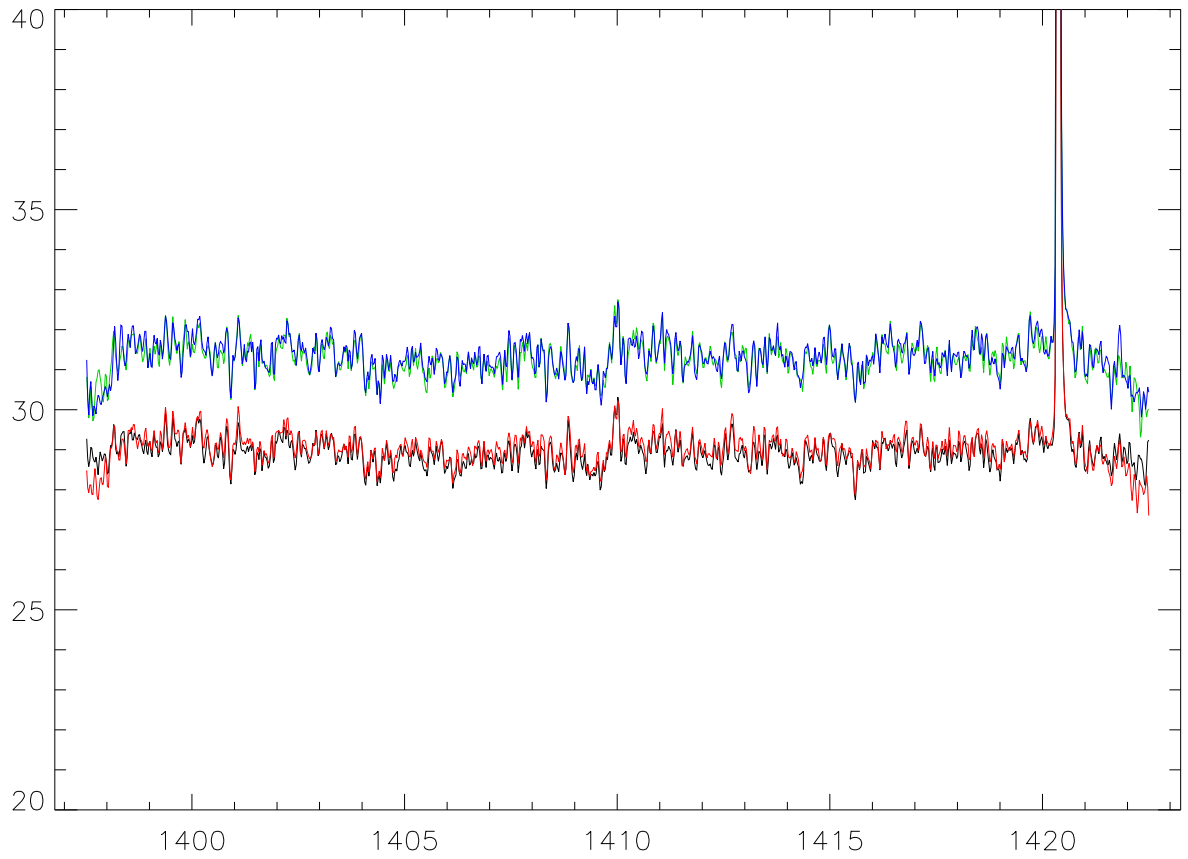

totPwr Tsys vs bwNums 2..9 for sbc 1,2,3,4. 9lev_1

overplot Tsys spectra by board for bw:25.00 PoIA 9lev_1

PoIB

totPwr Tsys vs bwNums 2..9 for sbc 1,2,3,4. 3lev_1

overplot Tsys spectra by board for bw:25.00 PoIA 3lev_1