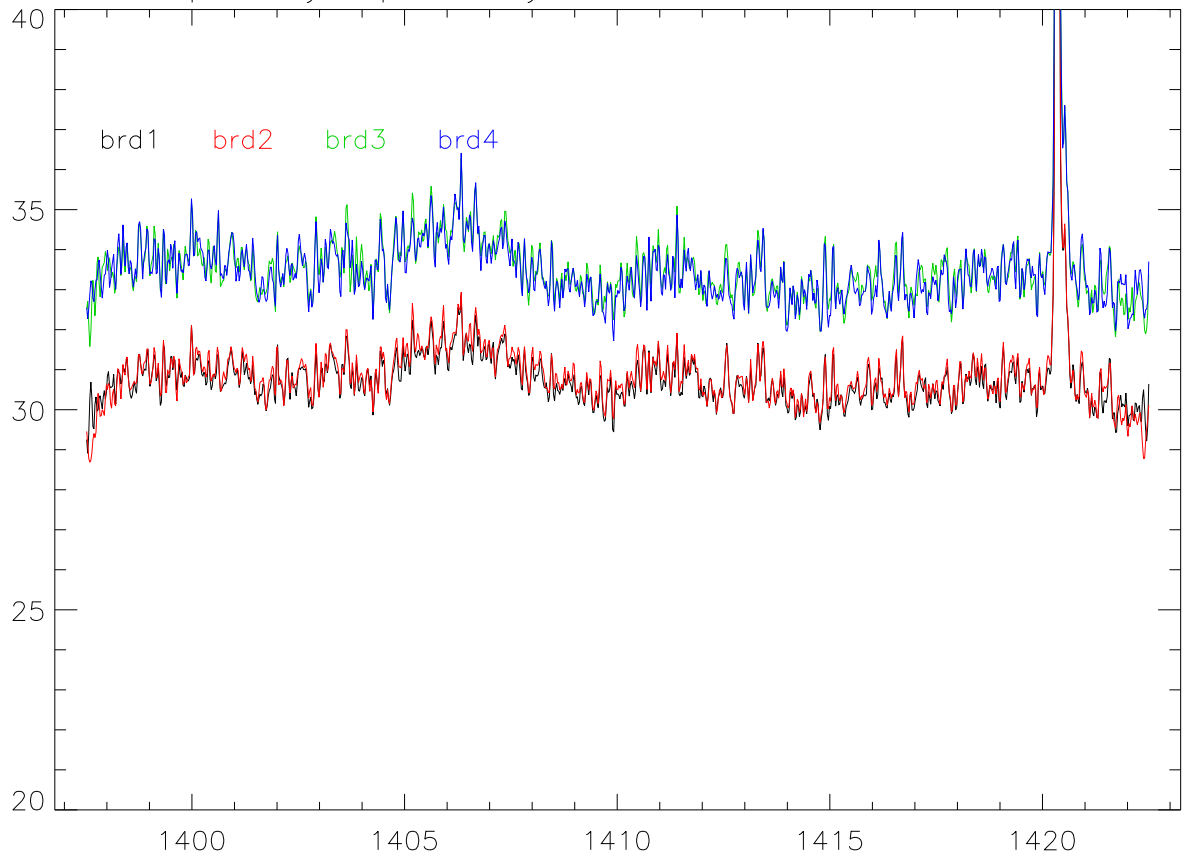

totPwr Tsys vs bwNums 2..9 for sbc 1,2,3,4. 9lev_1

overplot Tsys spectra by board for bw:25.00 PoIA 9lev_1

PoIB

totPwr Tsys vs bwNums 2..9 for sbc 1,2,3,4. 3lev_1

overplot Tsys spectra by board for bw:25.00 PoIA 3lev_1

PoIB

totPwr Tsys vs bwNums 2..9 for sbc 1,2,3,4. 9lev_2

overplot Tsys spectra by board for bw:25.00 PoIA 9lev_2

PoIB