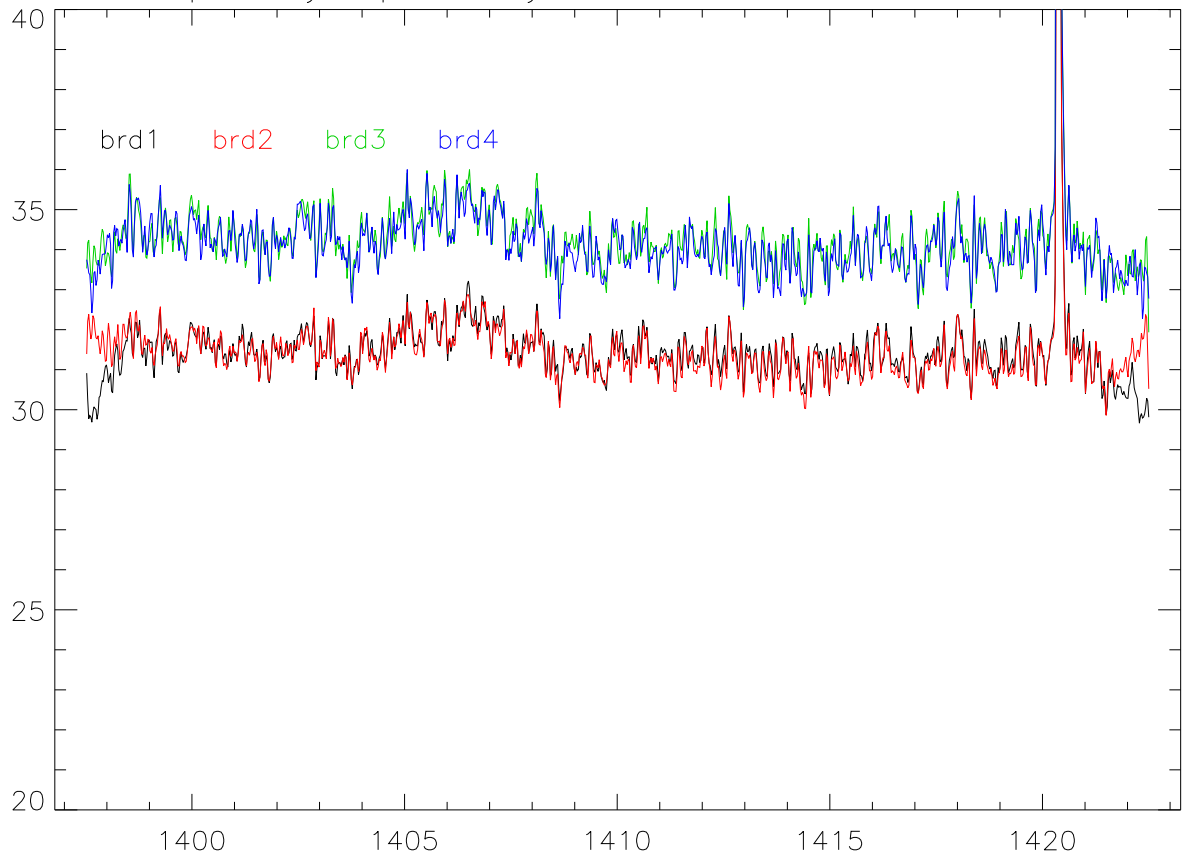

totPwr Tsys vs bwNums 2..9 for sbc 1,2,3,4. 9lev_1

overplot Tsys spectra by board for bw:25.00 PoIA 9lev_1

PoIB

totPwr Tsys vs bwNums 2..9 for sbc 1,2,3,4. 3lev_1

overplot Tsys spectra by board for bw:25.00 PoIA 3lev_1

PoIB

totPwr Tsys vs bwNums 2..9 for sbc 1,2,3,4. 9lev_2

overplot Tsys spectra by board for bw:25.00 PoIA 9lev_2

PoIB