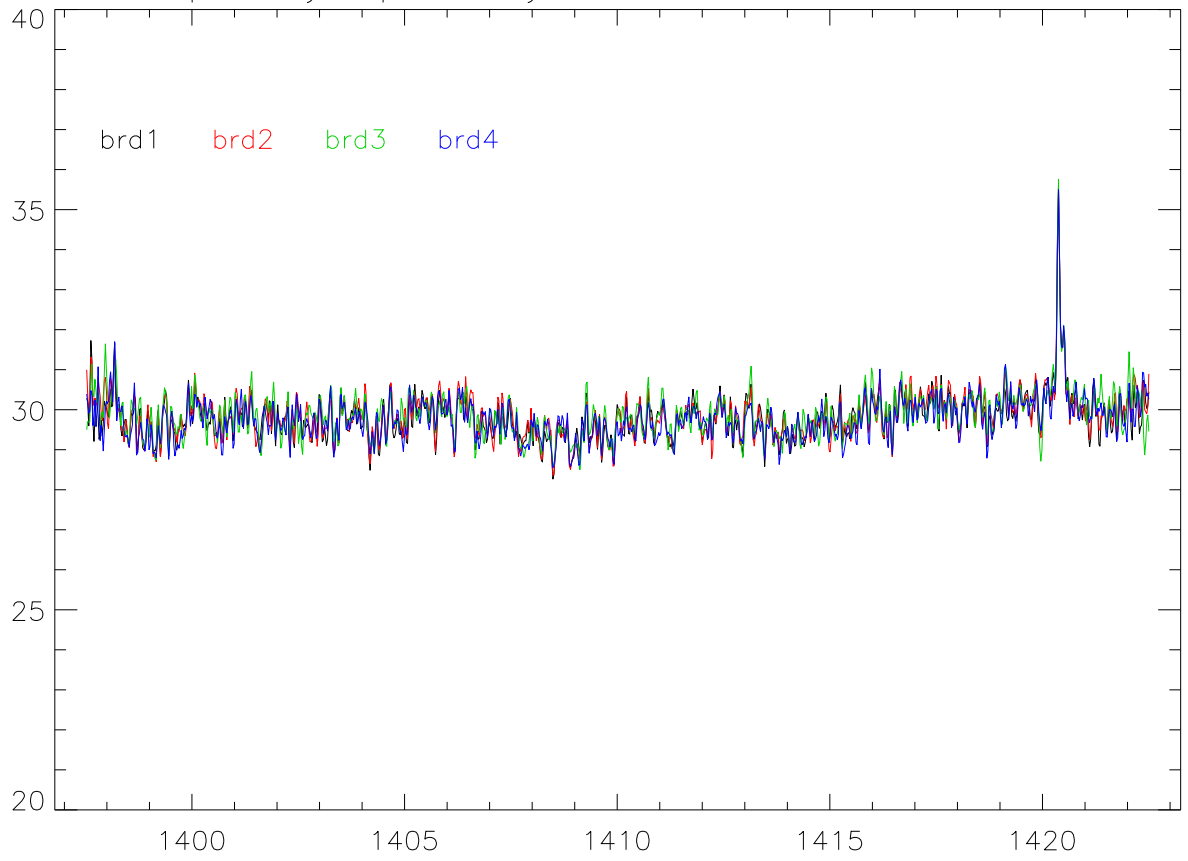

totPwr Tsys vs bwNums 2..9 for sbc 1,2,3,4. 9lev_1

overplot Tsys spectra by board for bw:25.00 PoIA 9lev_1

PoIB

totPwr Tsys vs bwNums 2..9 for sbc 1,2,3,4. 3lev_1

overplot Tsys spectra by board for bw:25.00 PoIA 3lev_1