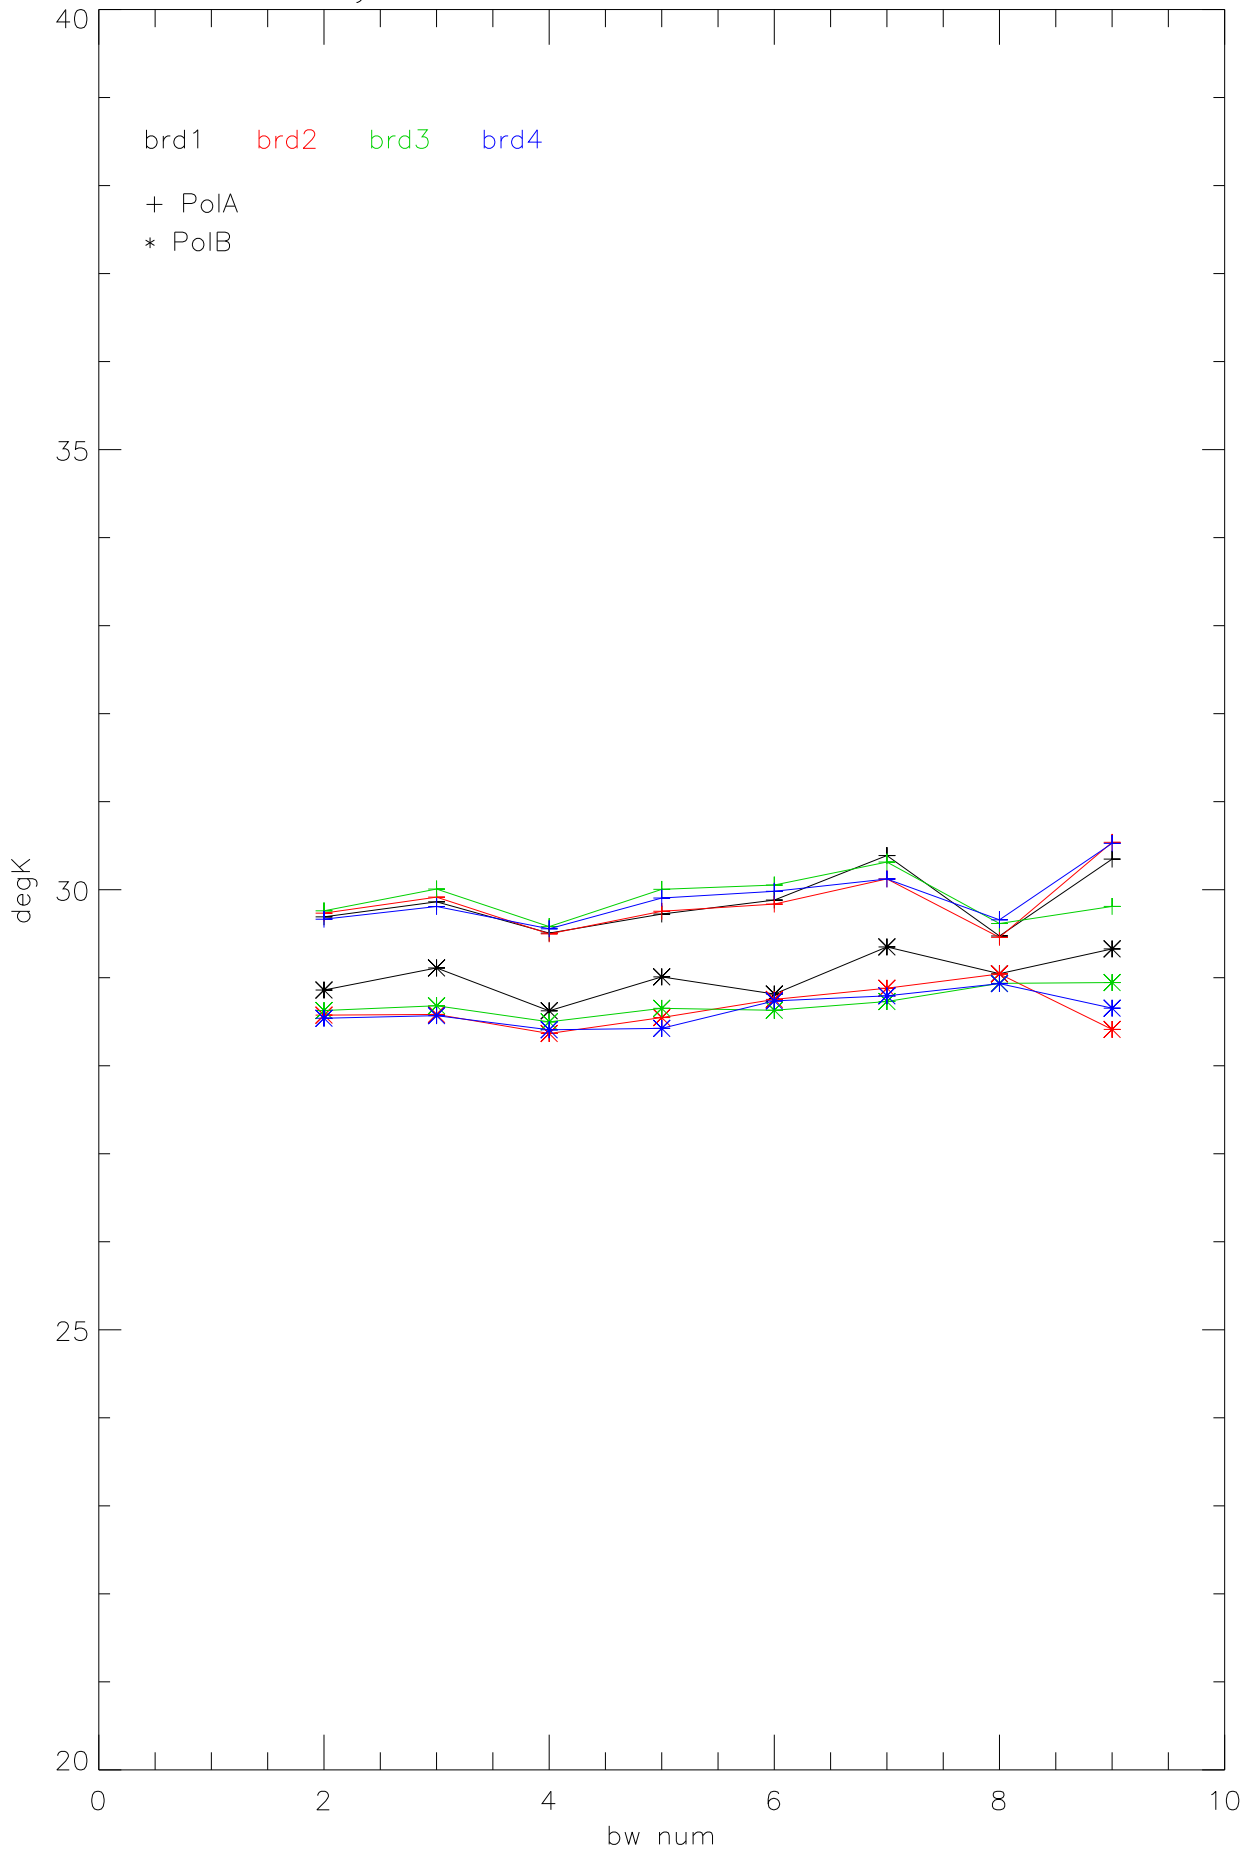

totPwr Tsys vs bwNums 2..9 for sbc 1,2,3,4. 9lev_1

overplot Tsys spectra by board for bw:25.00 PoIA 9lev_1

PoIB

totPwr Tsys vs bwNums 2..9 for sbc 1,2,3,4. 3lev_1

overplot Tsys spectra by board for bw:25.00 PoIA 3lev_1