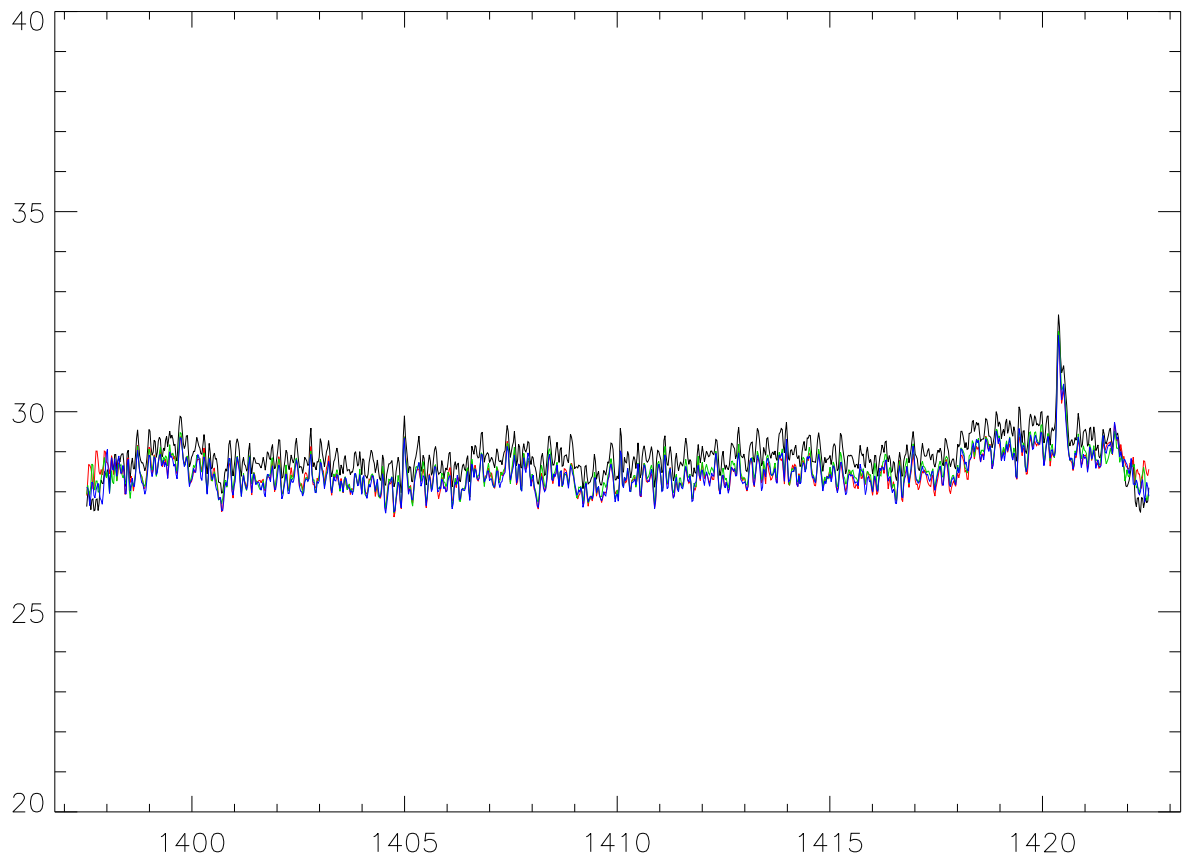

totPwr Tsys vs bwNums 2..9 for sbc 1,2,3,4. 9lev_1

overplot Tsys spectra by board for bw:25.00 PoIA 9lev_1

PoIB

totPwr Tsys vs bwNums 2..9 for sbc 1,2,3,4. 3lev_1

overplot Tsys spectra by board for bw:25.00 PoIA 3lev_1