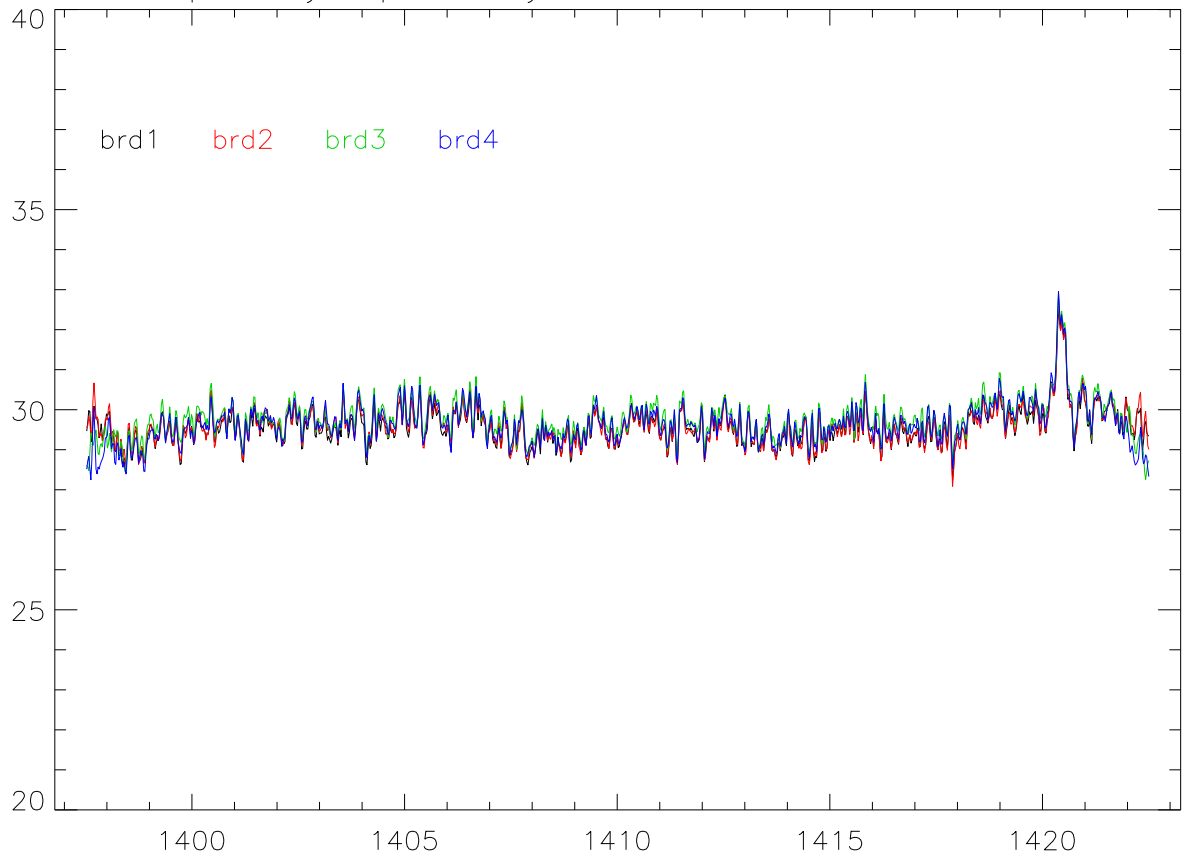

totPwr Tsys vs bwNums 2..9 for sbc 1,2,3,4. 9lev_1

overplot Tsys spectra by board for bw:25.00 PoIA 9lev_1

PoIB

totPwr Tsys vs bwNums 2..9 for sbc 1,2,3,4. 3lev_1

overplot Tsys spectra by board for bw:25.00 PoIA 3lev_1