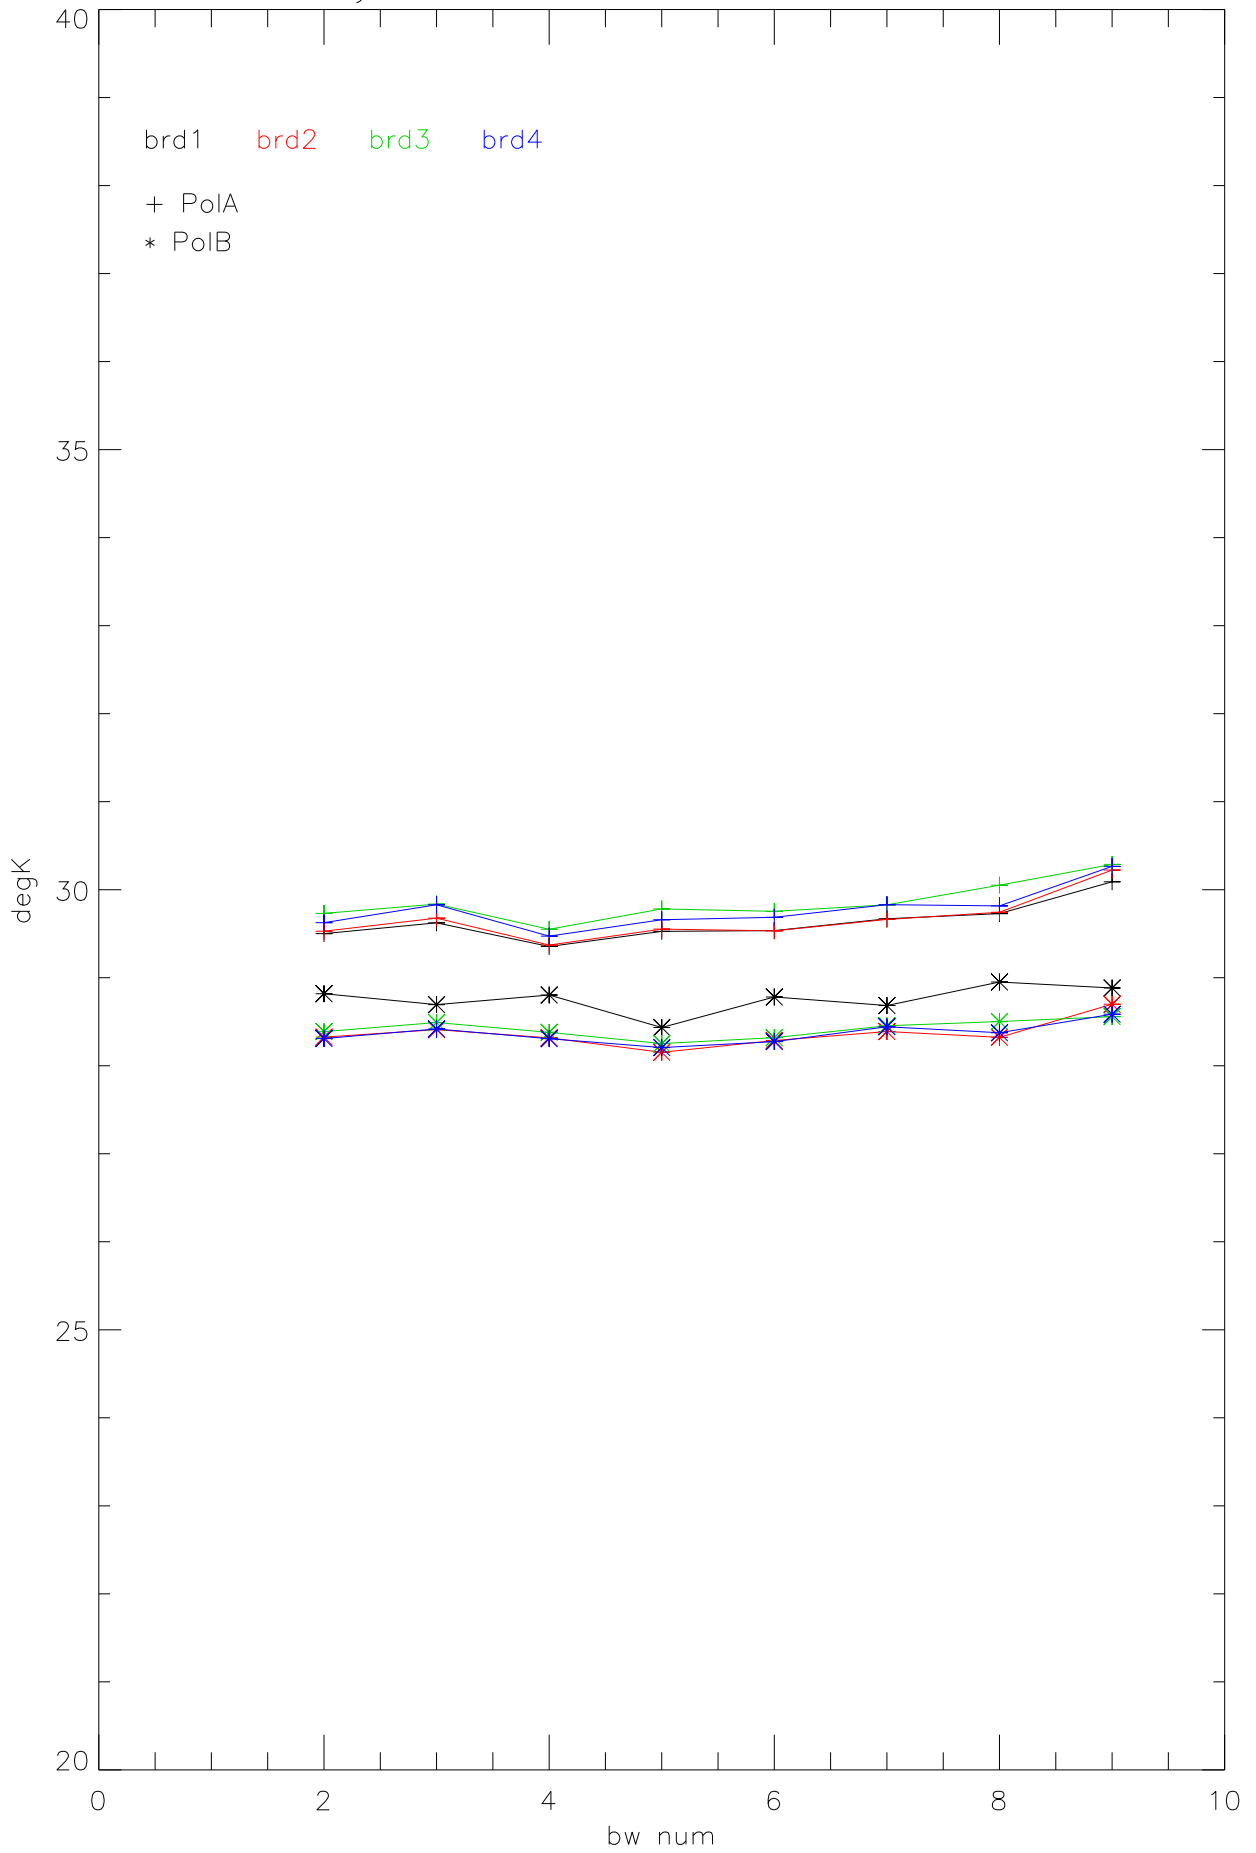

totPwr Tsys vs bwNums 2..9 for sbc 1,2,3,4. 9lev_1

overplot Tsys spectra by board for bw:25.00 PoIA 9lev_1

PoIB

totPwr Tsys vs bwNums 2..9 for sbc 1,2,3,4. 3lev_1

overplot Tsys spectra by board for bw:25.00 PoIA 3lev_1