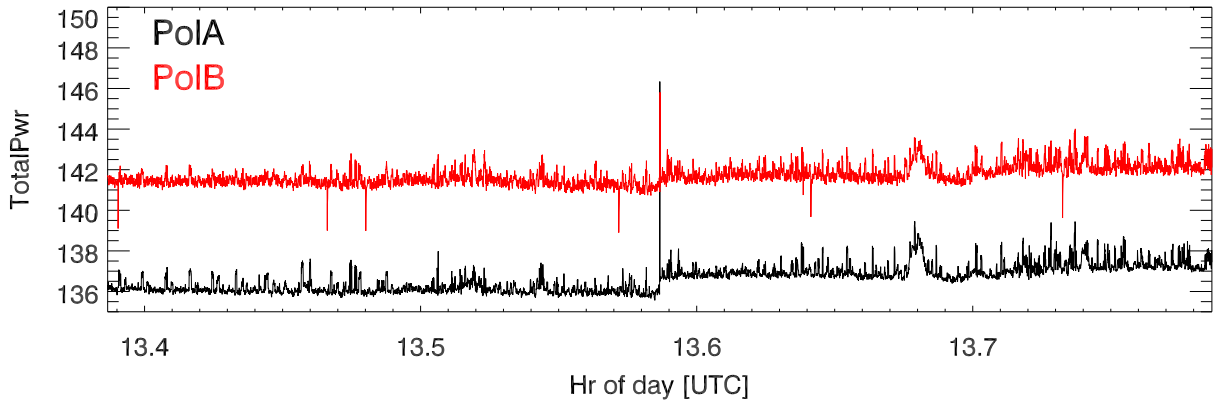

220202 callisto total pwr vs time (25 to 30MHz)

220202 callisto total pwr vs time (25 to 30MHz)

spectral mag of total pwr 10.5-11.45

Fold total power (10.5 to 11.25 hrs) at 63.1 seconds

220202 Callisto total pwr vs hr of day at ripple start

totalPwr Blowup at ripple start

Spectra at ripple start

Avg acf during ripples