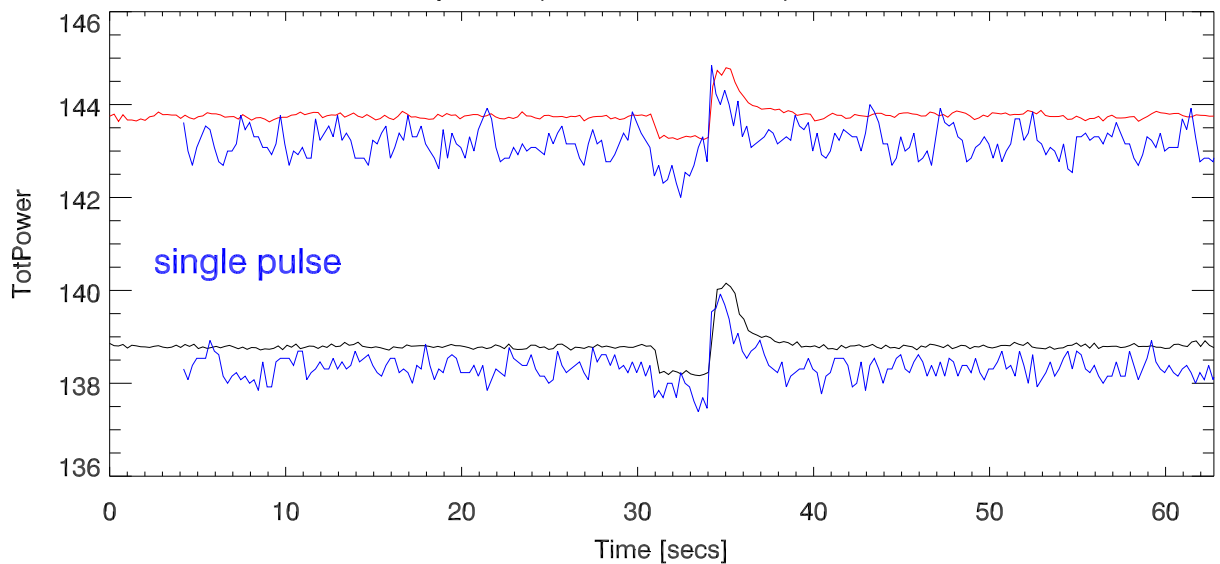

220202 callisto total pwr vs time (25 to 30MHz)

220202 callisto total pwr vs time (25 to 30MHz)

spectral mag of total pwr 10.5-11.45

Fold total power (10.5 to 11.25 hrs) at 63.1 seconds

220202 Callisto total pwr vs hr of day at ripple start

totalPwr Blowup at ripple start

Spectra at ripple start

Avg acf during ripples