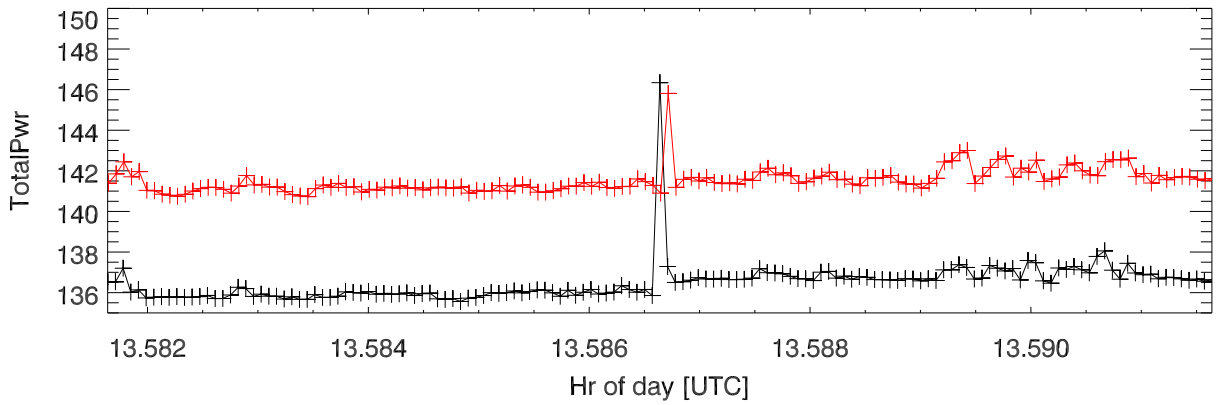

220202 callisto total pwr vs time (25 to 30MHz)

220202 callisto total pwr vs time (25 to 30MHz)

spectral mag of total pwr 10.5-11.45

Fold total power (10.5 to 11.25 hrs) at 63.1 seconds

220202 Callisto total pwr vs hr of day at ripple start

totalPwr Blowup at ripple start

Spectra at ripple start

Avg acf during ripples