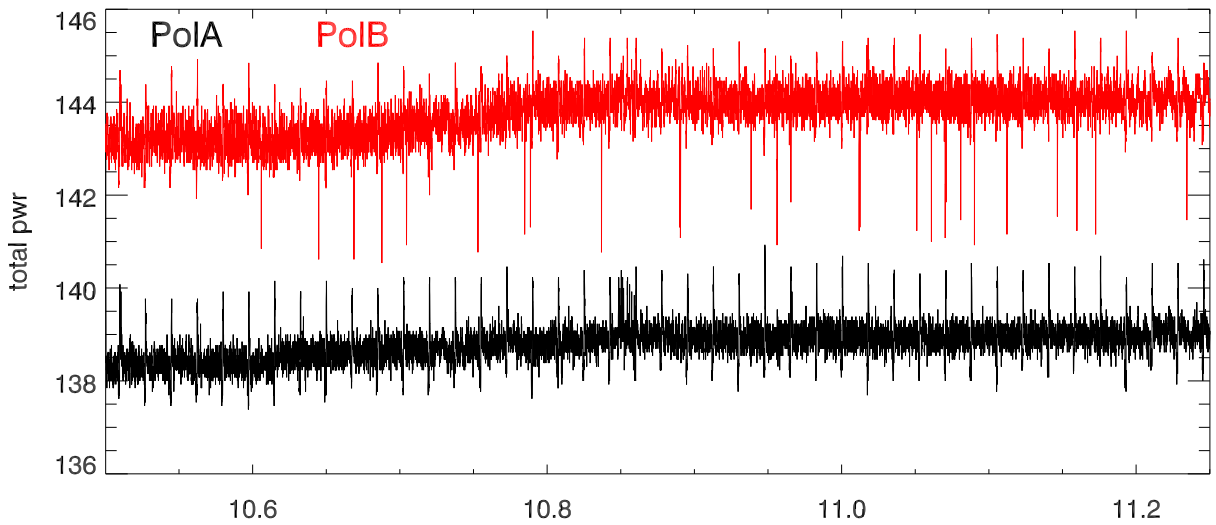

220202 callisto total pwr vs time (25 to 30MHz)

220202 callisto total pwr vs time (25 to 30MHz)

spectral mag of total pwr 10.5-11.45

Fold total power (10.5 to 11.25 hrs) at 63.1 seconds

220202 Callisto total pwr vs hr of day at ripple start

totalPwr Blowup at ripple start

Spectra at ripple start

Avg acf during ripples