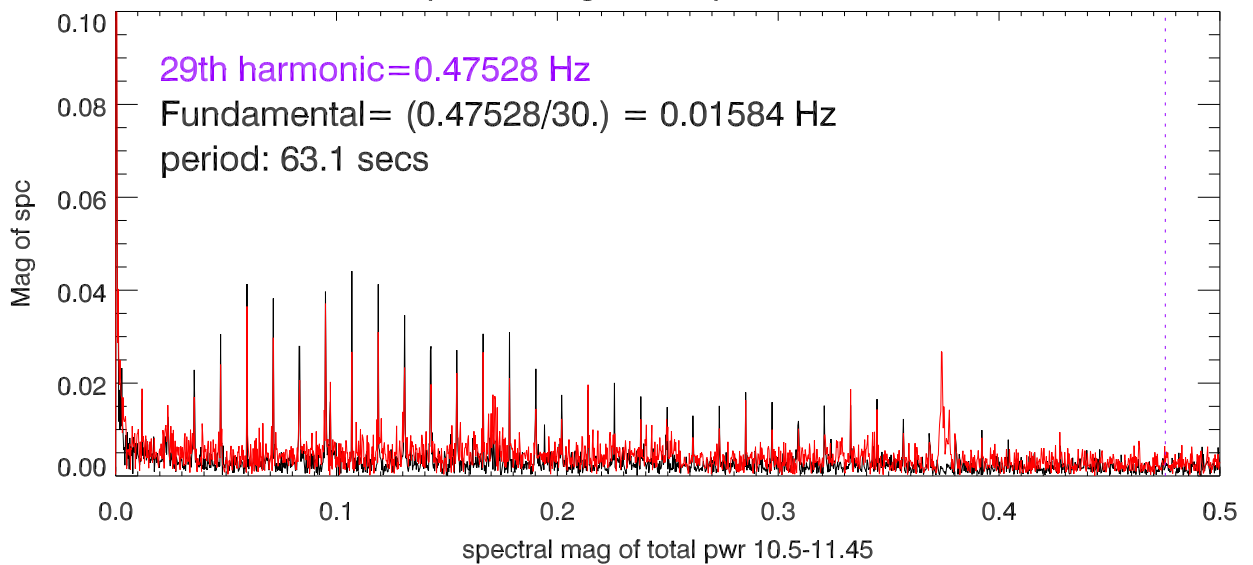

220202 callisto total pwr vs time (25 to 30MHz)

220202 callisto total pwr vs time (25 to 30MHz)

spectral mag of total pwr 10.5-11.45

Fold total power (10.5 to 11.25 hrs) at 63.1 seconds

220202 Callisto total pwr vs hr of day at ripple start

totalPwr Blowup at ripple start

Spectra at ripple start

Avg acf during ripples