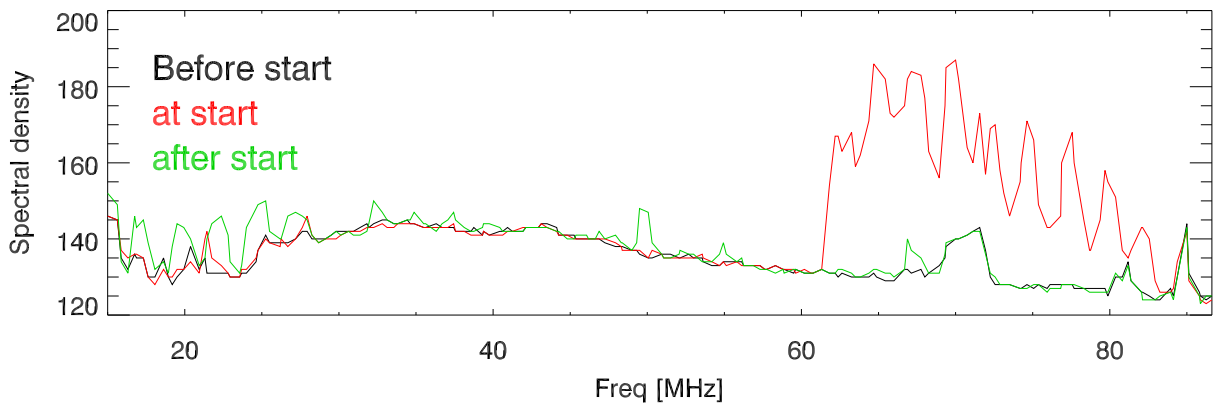

220202 callisto total pwr vs time (25 to 30MHz)

220202 callisto total pwr vs time (25 to 30MHz)

spectral mag of total pwr 10.5-11.45

Fold total power (10.5 to 11.25 hrs) at 63.1 seconds

220202 Callisto total pwr vs hr of day at ripple start

totalPwr Blowup at ripple start

Spectra at ripple start

Avg acf during ripples