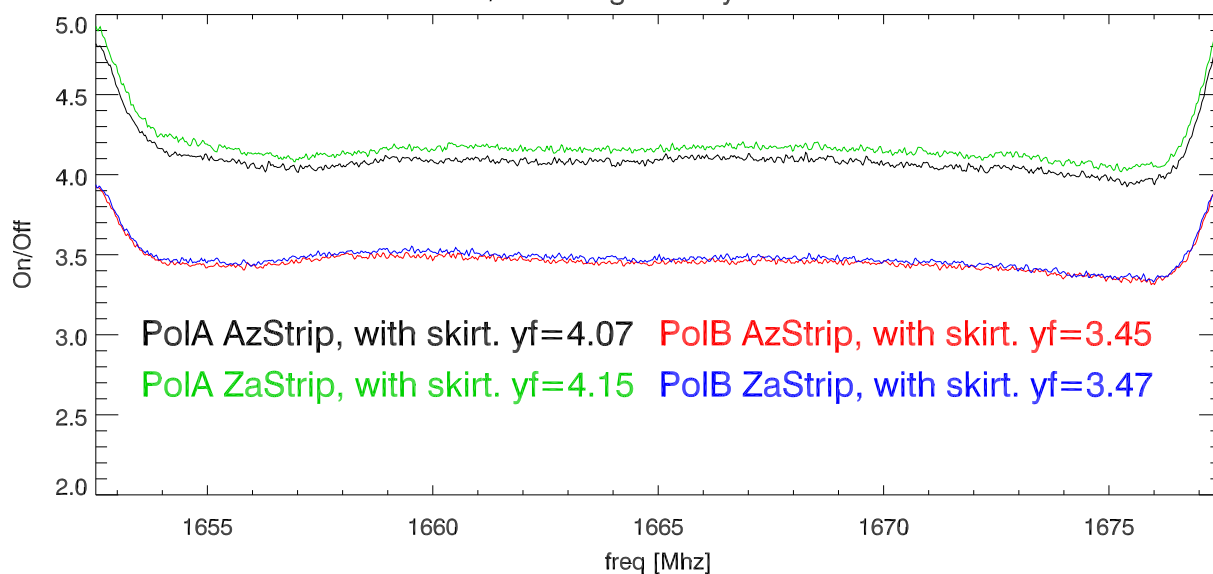

moon On/Off 01,03aug13 ao system. 1400 Mhz

moon On/Off 03aug13 ao system. 1665 Mhz

Ratio of YfactorWithSkirt / YfactorNoSkirt @ 1400 Mhz