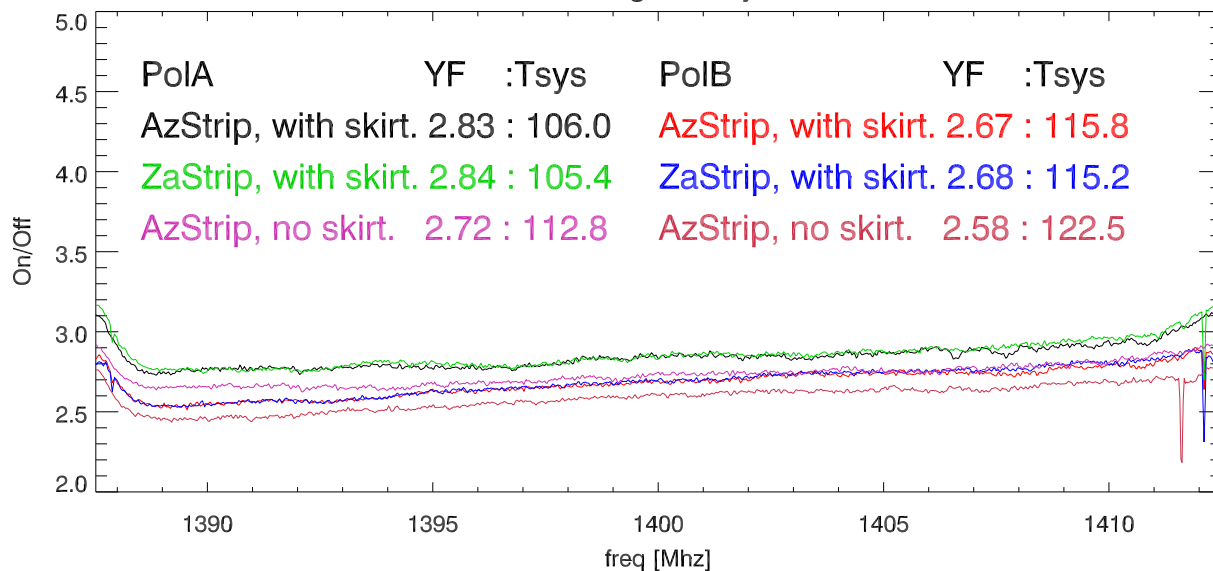

moon On/Off 01,03aug13 ao system. 1400 Mhz

moon On/Off 03aug13 ao system. 1665 Mhz

Ratio of YfactorWithSkirt / YfactorNoSkirt @ 1400 Mhz