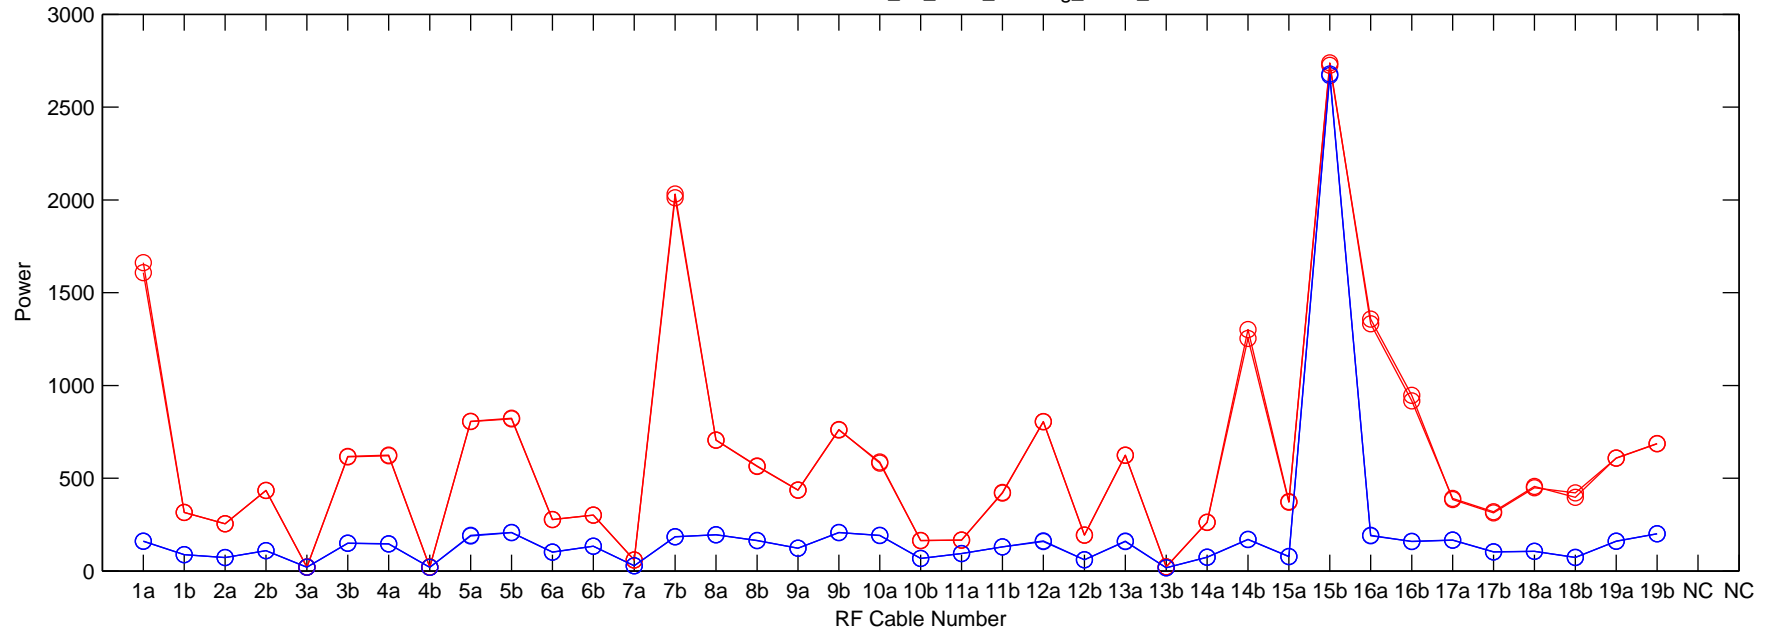

On/Off Power 1397.7539 MHz
Dataset: /media/Disk0/08_03_2013_morning_moon_onoff

On/Off Y-Factors 1397.7539 MHz
Dataset: /media/Disk0/08_03_2013_morning_moon_onoff