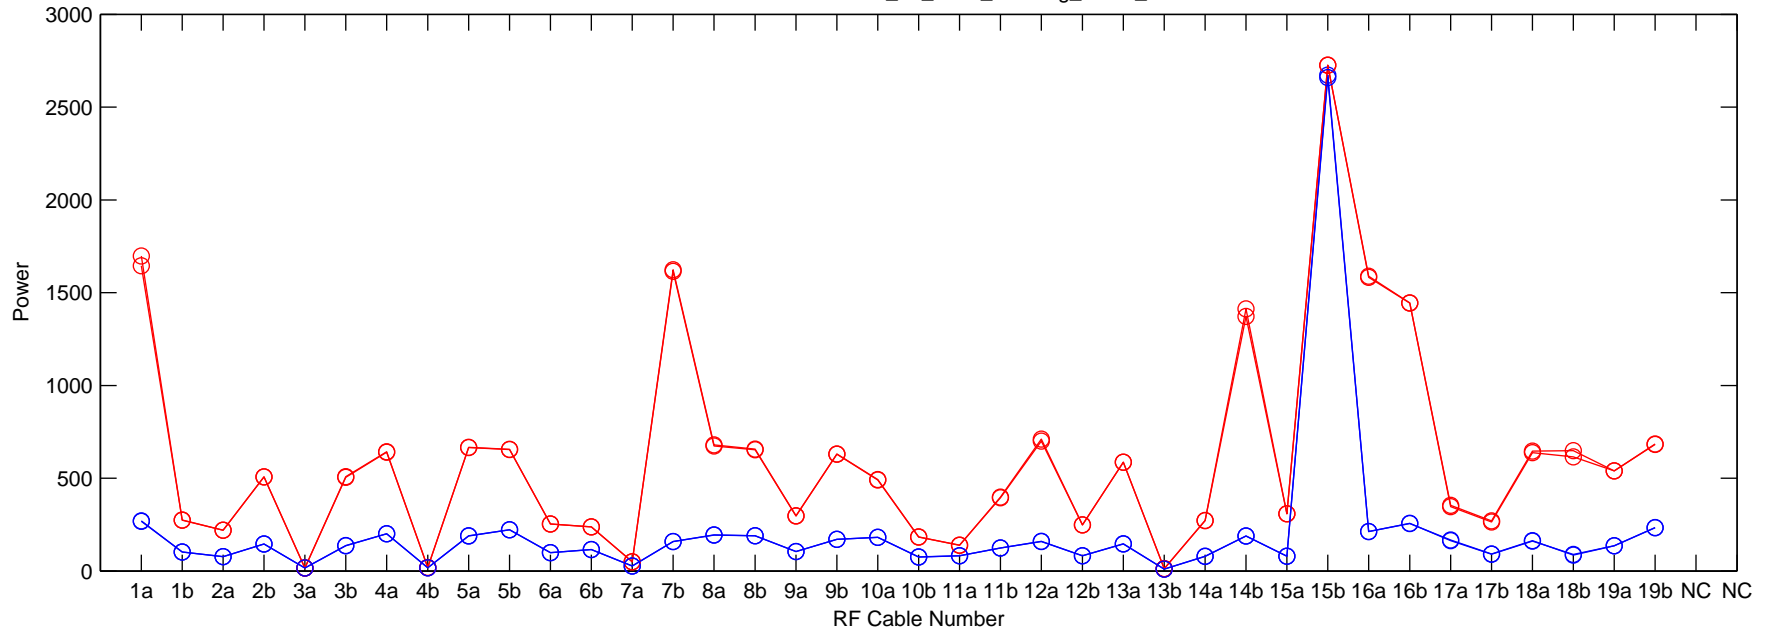

On/Off Power 1397.7539 MHz  
Dataset: /media/Disk0/08\_03\_2013\_morning\_moon\_onoff

On/Off Y-Factors 1397.7539 MHz  
Dataset: /media/Disk0/08\_03\_2013\_morning\_moon\_onoff