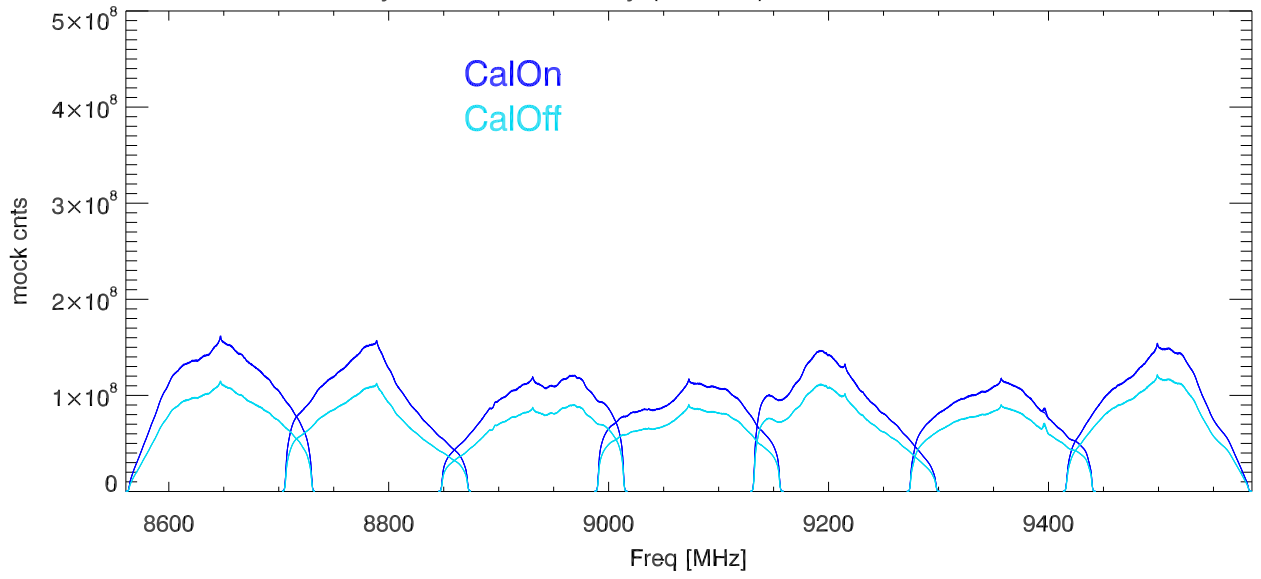

29may23 calon,off on sky (no12db). wb5-4600HiPass PoIA

PoIB

CalDeflection/Tsys