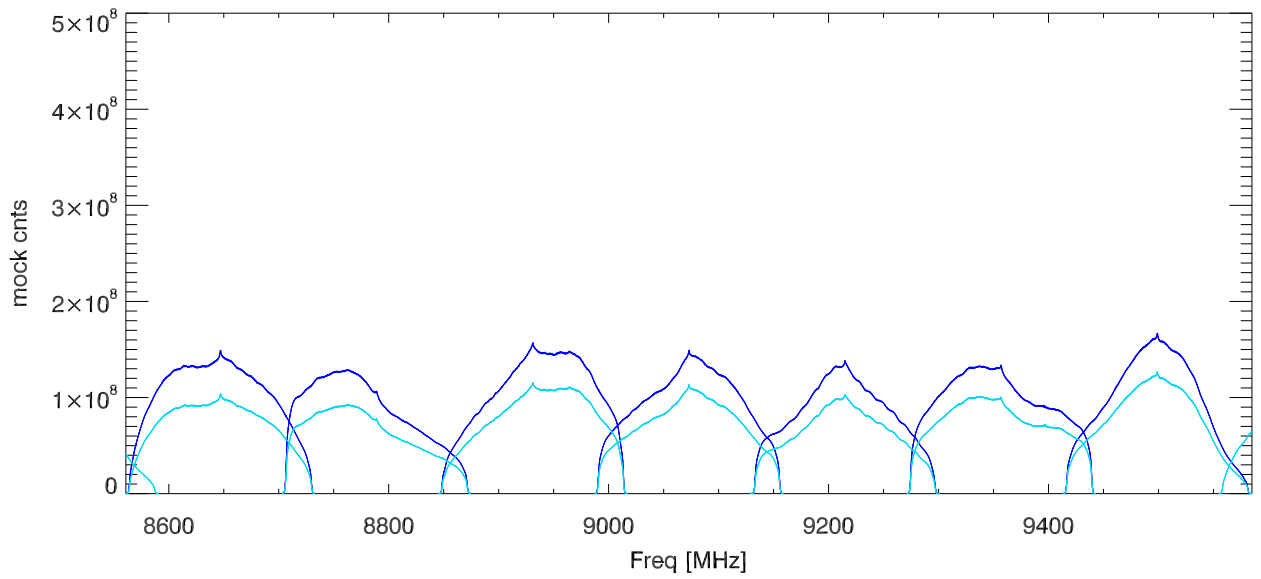

29may23 calon,off on sky (no12db). wb5-4600HiPass PoIA

PoIB

CalDeflection/Tsys