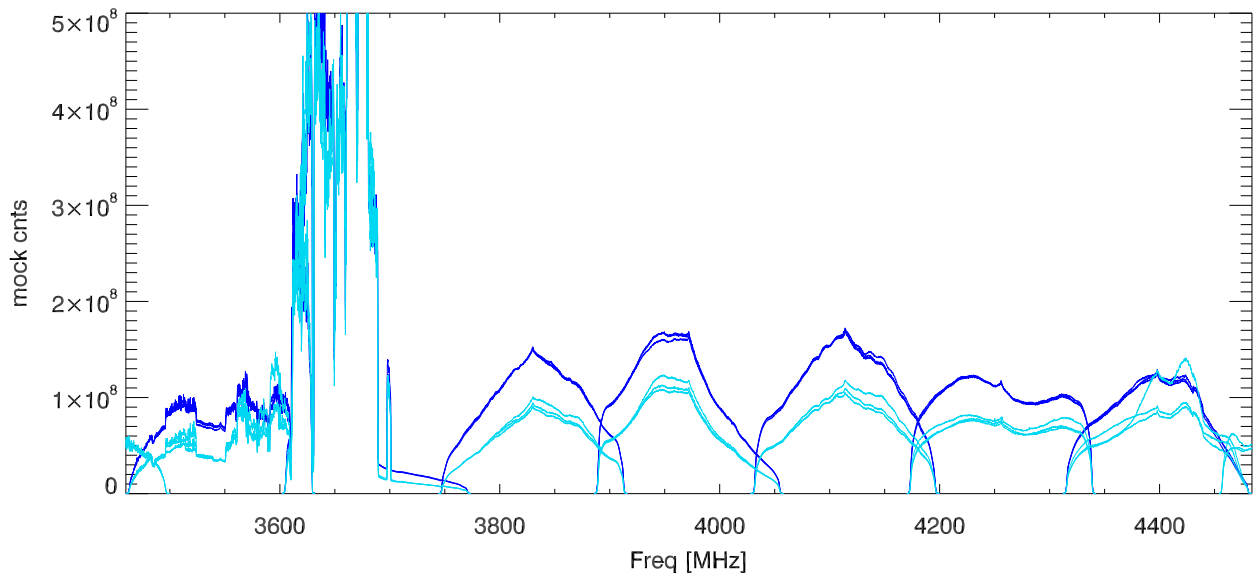

29may23 calon,off on sky (no12db). wb1-straightThru PoIA

PoIB

CalDeflection/Tsys