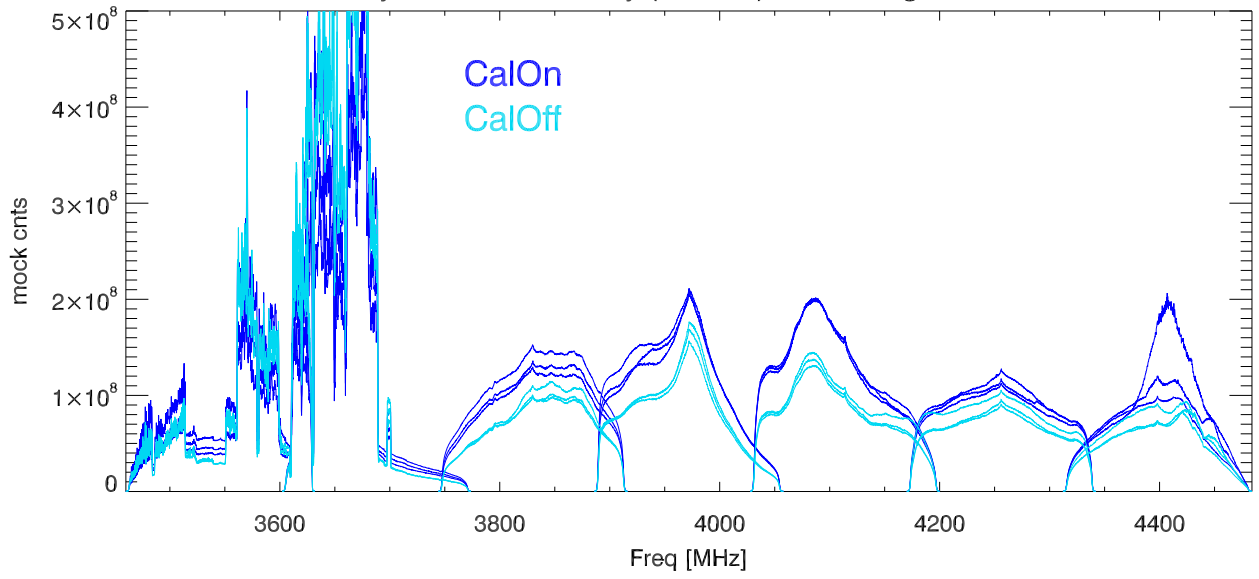

29may23 calon,off on sky (no12db). wb1-straightThru PoIA

PoIB

CalDeflection/Tsys