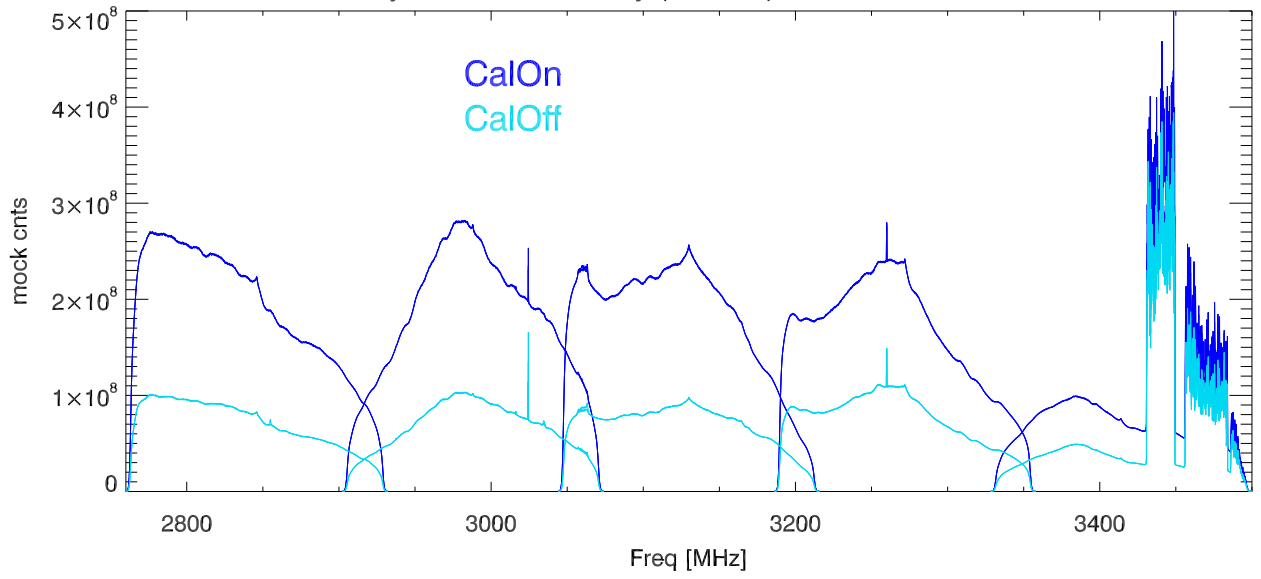

29may23 calon,off on sky (no12db). wb3-2775-3475 PoIA

PoIB

CalDeflection/Tsys