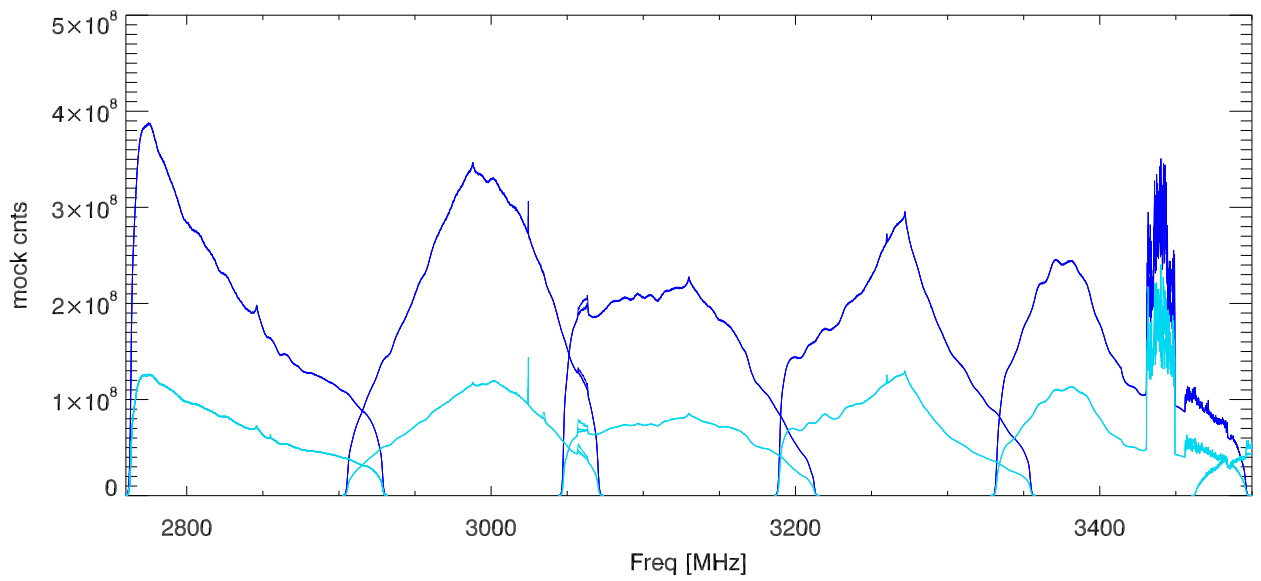

29may23 calon,off on sky (no12db). wb3-2775-3475 PoIA

PoIB

CalDeflection/Tsys