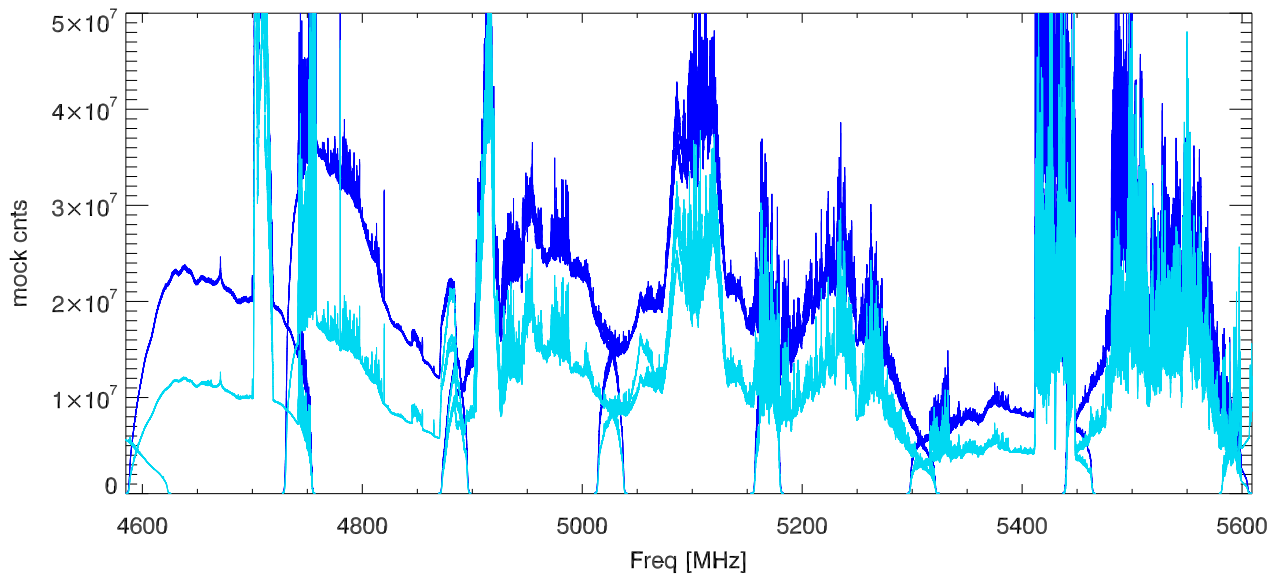

25may23 calon,off on sky. wb5-4600HiPass PoIA

PoIB

CalDeflection/Tsys