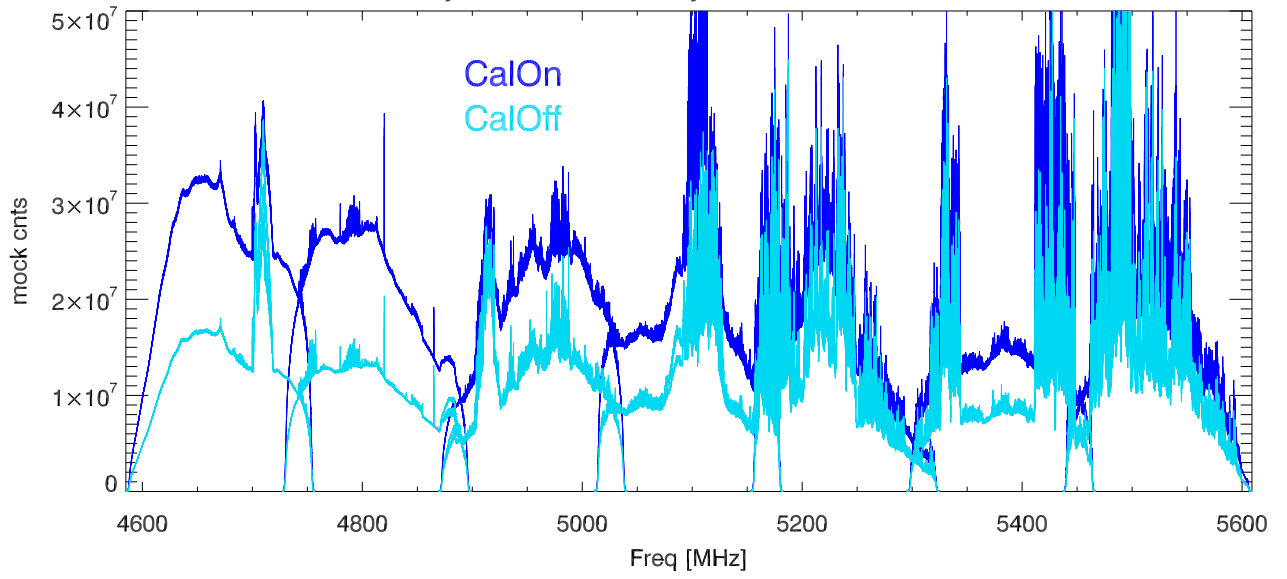

25may23 calon,off on sky. wb5-4600HiPass PoIA

PoIB

CalDeflection/Tsys