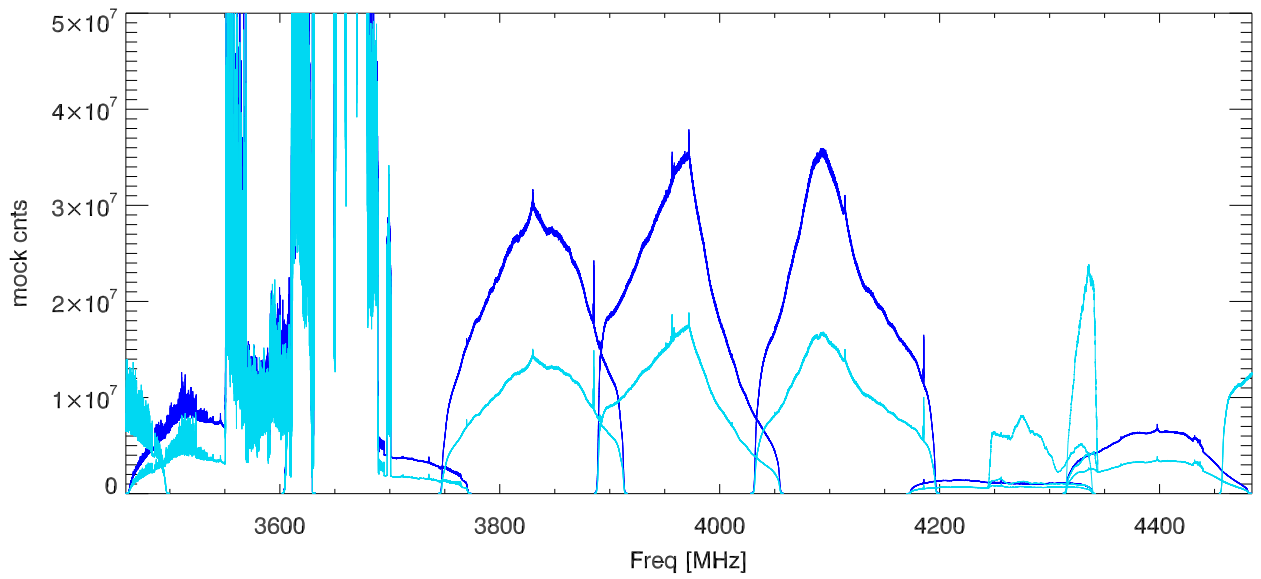

25may23 calon,off on sky. wb1-straightThru PoIA

PoIB

CalDeflection/Tsys