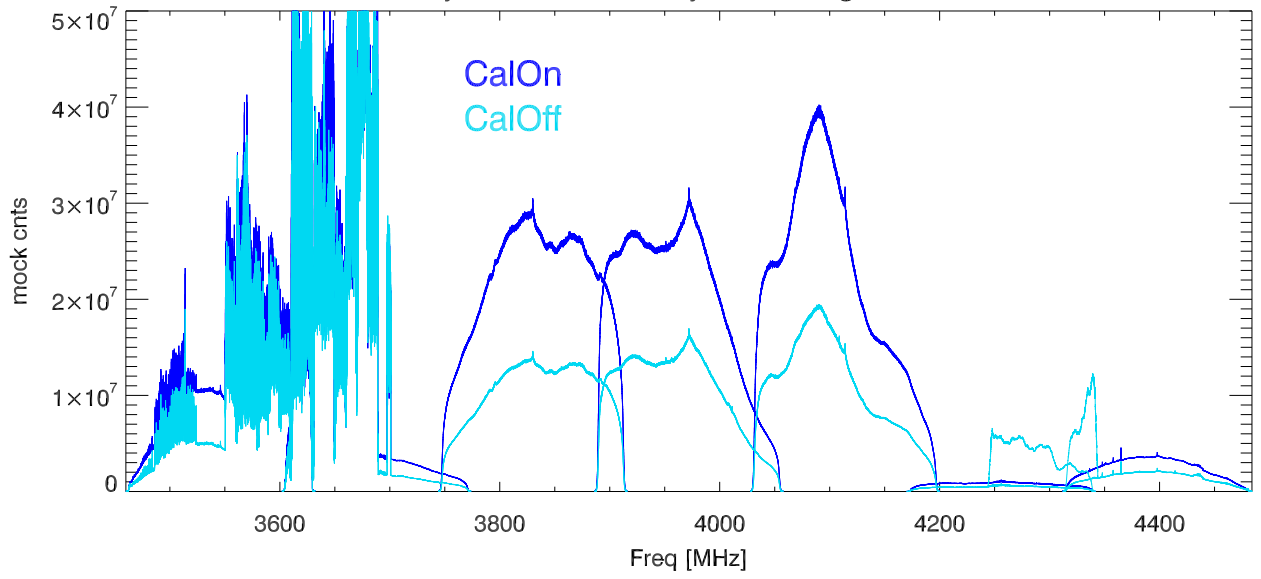

25may23 calon,off on sky. wb1-straightThru PoIA

PoIB

CalDeflection/Tsys