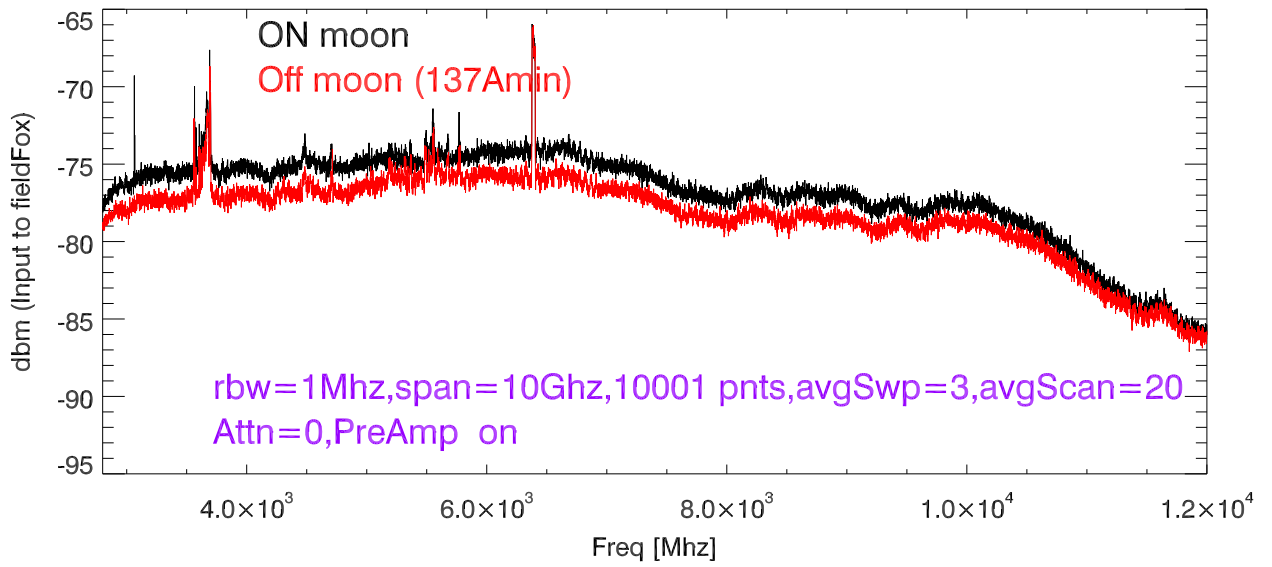

220617 wbFeed,Position Switch on Moon (2 (on-off)/off patterns)

220617 (on/off -1) (2 patterns)

Tsys in deg K -> off/(on-off) * Tmoon (used Tmoon=220K)

220620 wbFeed,Position Switch on Moon

220620 (on/off -1)

Tsys in deg K -> off/(on-off) * Tmoon (used Tmoon=220K)

Overplot Tsys vs freq for 17,20jun22 moon on,offs

Fractional decrease moon brightness temp from beamsize & pntOffset

12meter Tsys vs freq with QRFH using moon and bmSize,offset correction