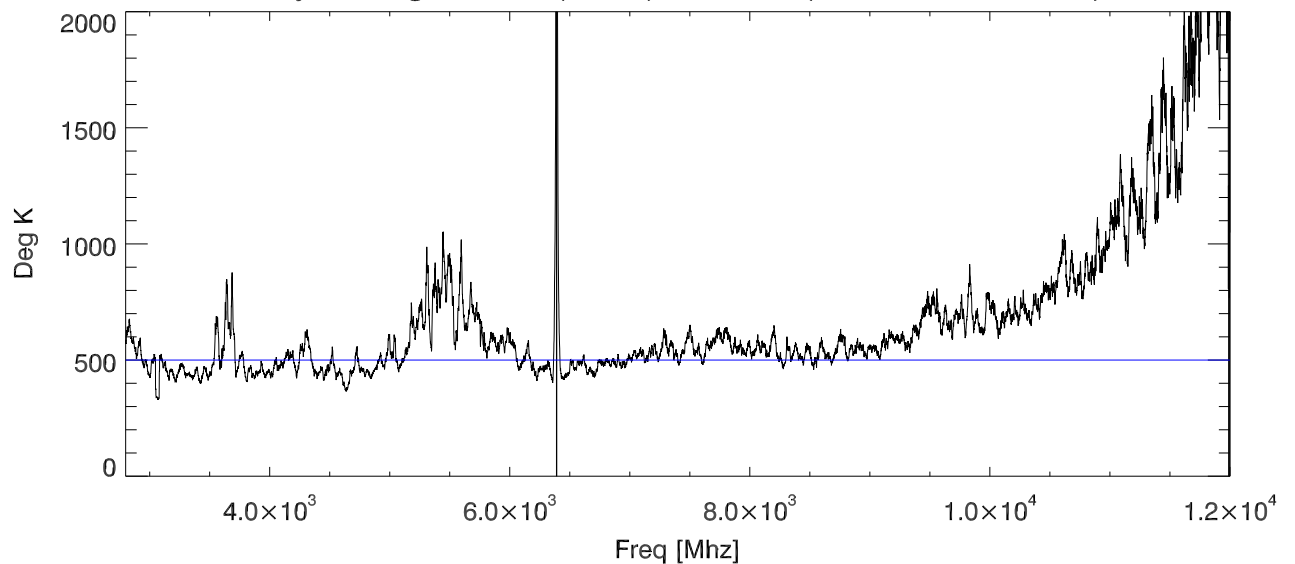

220617 wbFeed,Position Switch on Moon (2 (on-off)/off patterns)

220617 (on/off -1) (2 patterns)

Tsys in deg K -> off/(on-off) * Tmoon (used Tmoon=220K)

220620 wbFeed,Position Switch on Moon

220620 (on/off -1)

Tsys in deg K -> off/(on-off) * Tmoon (used Tmoon=220K)

Overplot Tsys vs freq for 17,20jun22 moon on,offs

Fractional decrease moon brightness temp from beamsize & pntOffset

12meter Tsys vs freq with QRFH using moon and bmSize,offset correction