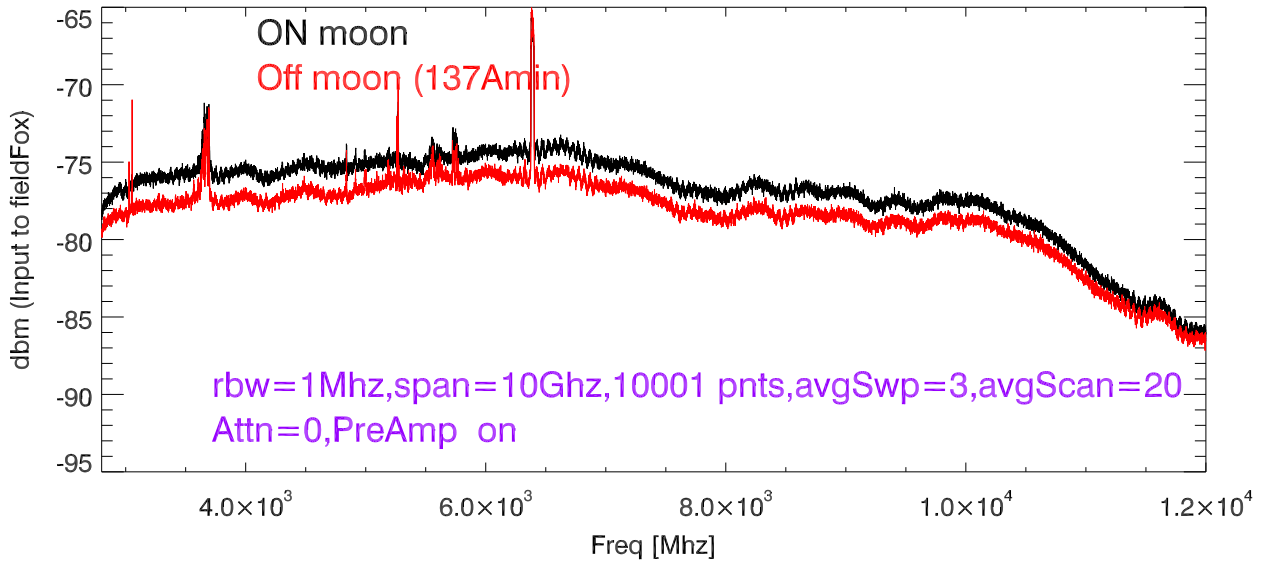

220617 wbFeed,Position Switch on Moon (2 (on-off)/off patterns)

220617 (on/off -1) (2 patterns)

Tsys in deg K -> off/(on-off) * Tmoon (used Tmoon=220K)

220620 wbFeed,Position Switch on Moon

220620 (on/off -1)

Tsys in deg K -> off/(on-off) * Tmoon (used Tmoon=220K)

Overplot Tsys vs freq for 17,20jun22 moon on,offs

Fractional decrease moon brightness temp from beamsize & pntOffset

12meter Tsys vs freq with QRFH using moon and bmSize,offset correction