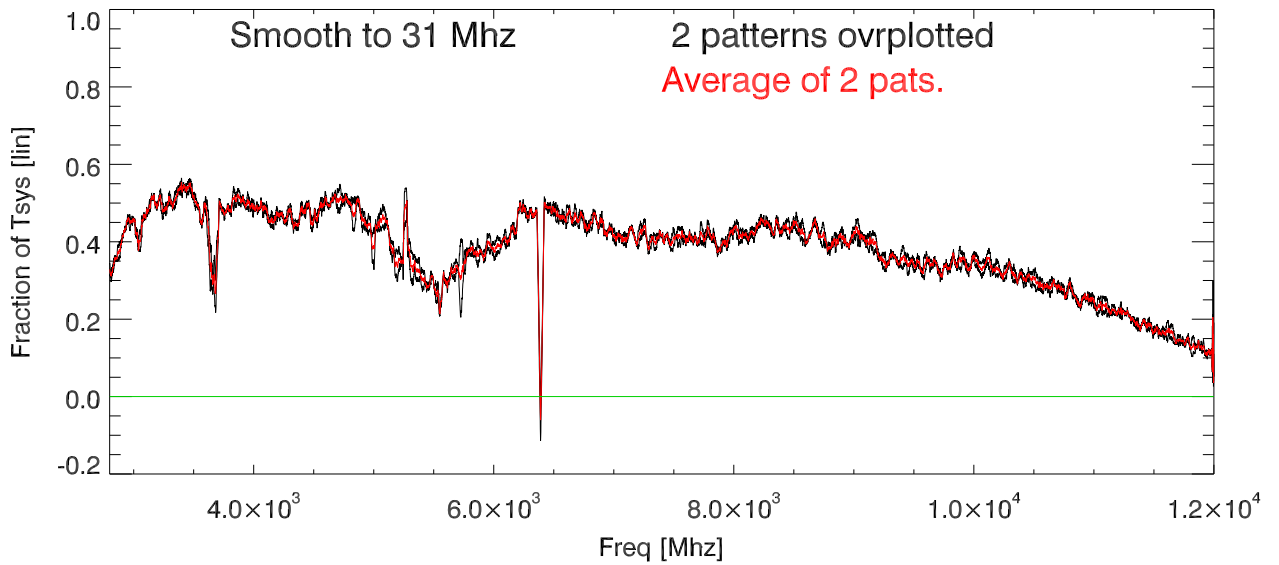

220617 wbFeed,Position Switch on Moon (2 (on-off)/off patterns)

220617 (on/off -1) (2 patterns)

Tsys in deg K -> off/(on-off) * Tmoon (used Tmoon=220K)

220620 wbFeed,Position Switch on Moon

220620 (on/off -1)

Tsys in deg K -> off/(on-off) * Tmoon (used Tmoon=220K)

Overplot Tsys vs freq for 17,20jun22 moon on,offs

Fractional decrease moon brightness temp from beamsize & pntOffset

12meter Tsys vs freq with QRFH using moon and bmSize,offset correction