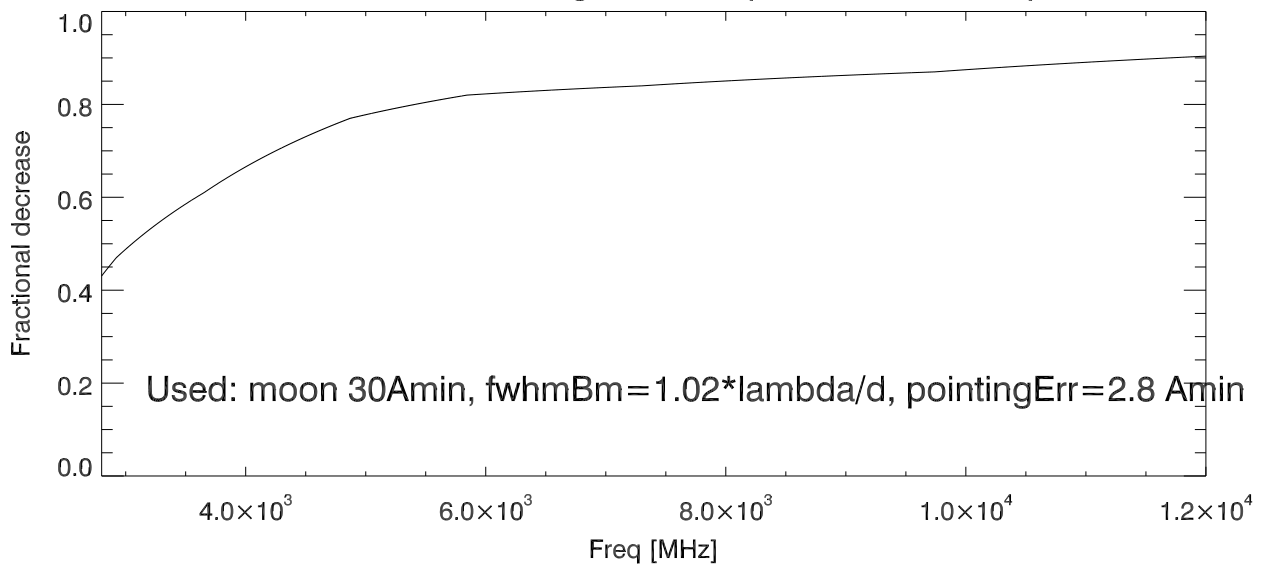

12meter Tsys vs freq with QRFH using moon and bmSize,offset correction

Fractional decrease moon brightness temp from beamsize & pntOffset