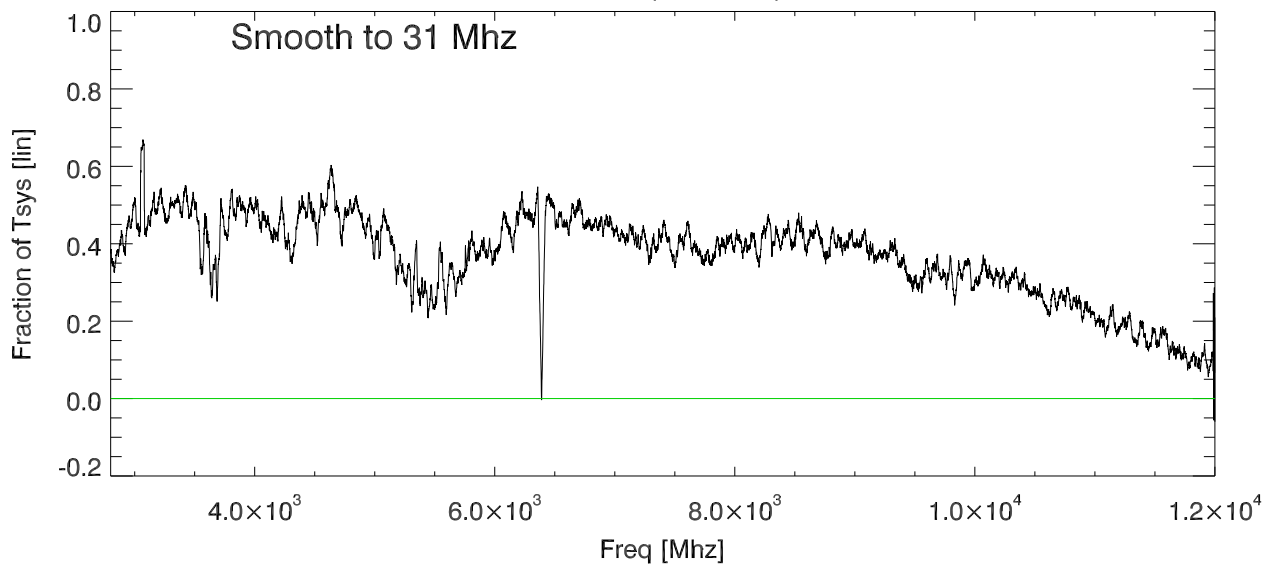

220617 wbFeed,Position Switch on Moon (2 (on-off)/off patterns)

220617 (on/off -1) (2 patterns)

Tsys in deg K -> off/(on-off) * Tmoon (used Tmoon=220K)

220620 wbFeed,Position Switch on Moon

220620 (on/off -1)

Tsys in deg K -> off/(on-off) * Tmoon (used Tmoon=220K)

Overplot Tsys vs freq for 17,20jun22 moon on,offs

Fractional decrease moon brightness temp from beamsize & pntOffset

12meter Tsys vs freq with QRFH using moon and bmSize,offset correction