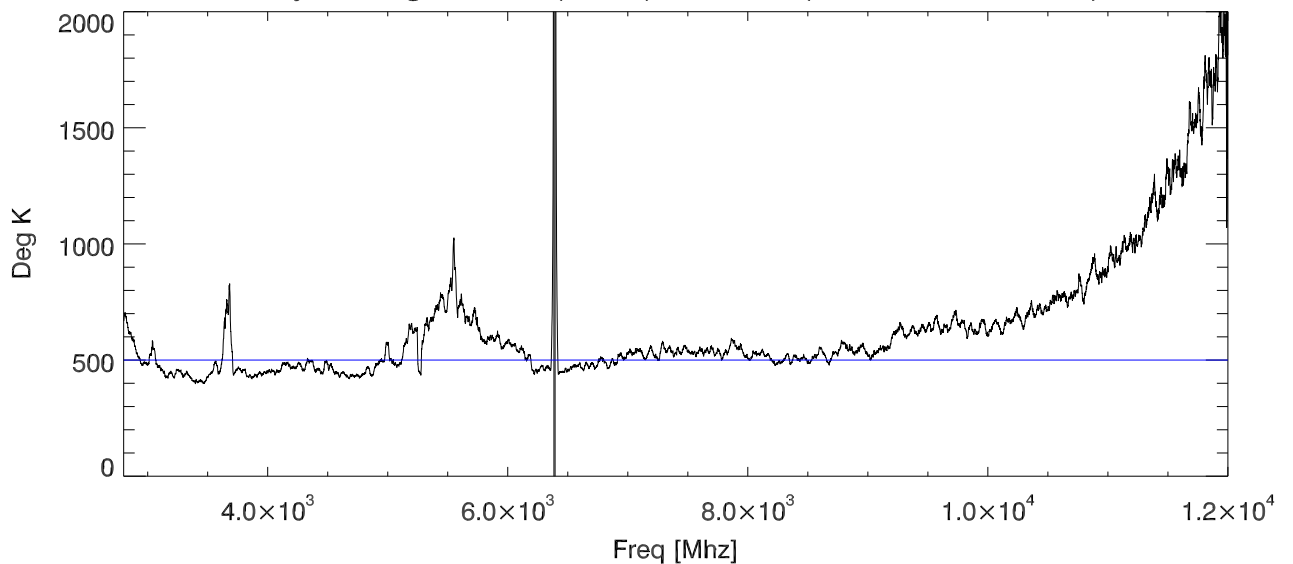

220617 wbFeed,Position Switch on Moon (2 (on-off)/off patterns)

220617 (on/off -1) (2 patterns)

Tsys in deg K -> off/(on-off) * Tmoon (used Tmoon=220K)

220620 wbFeed,Position Switch on Moon

220620 (on/off -1)

Tsys in deg K -> off/(on-off) * Tmoon (used Tmoon=220K)

Overplot Tsys vs freq for 17,20jun22 moon on,offs

Fractional decrease moon brightness temp from beamsize & pntOffset

12meter Tsys vs freq with QRFH using moon and bmSize,offset correction