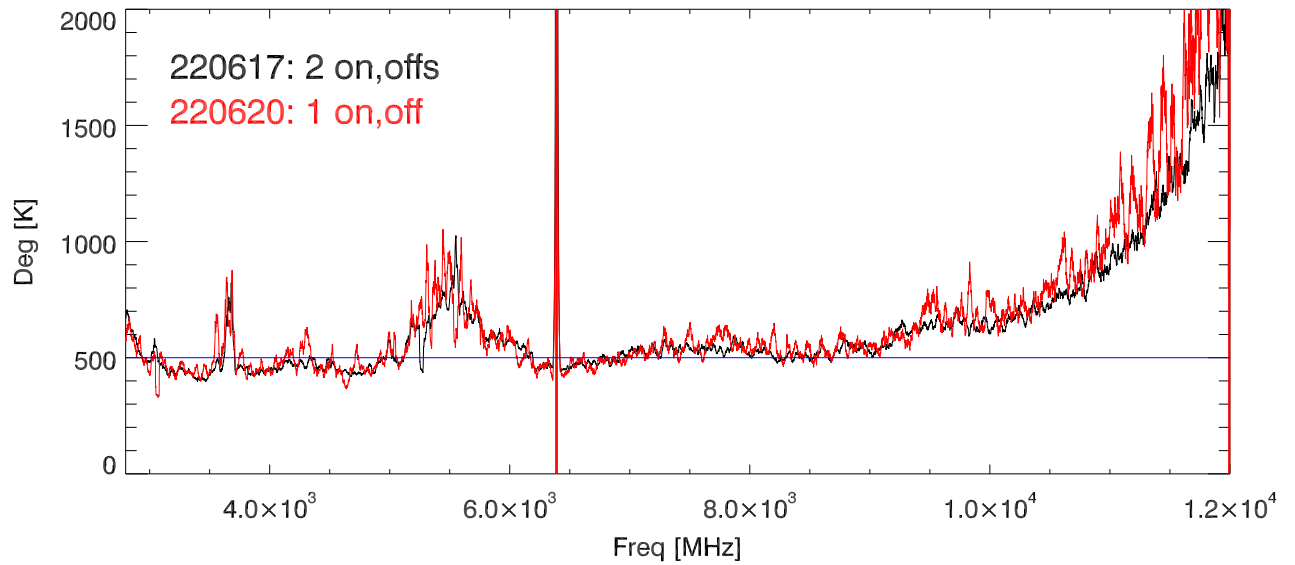

220617 wbFeed,Position Switch on Moon (2 (on-off)/off patterns)

220617 (on/off -1) (2 patterns)

Tsys in deg K -> off/(on-off) * Tmoon (used Tmoon=220K)

220620 wbFeed,Position Switch on Moon

220620 (on/off -1)

Tsys in deg K -> off/(on-off) * Tmoon (used Tmoon=220K)

Overplot Tsys vs freq for 17,20jun22 moon on,offs

Fractional decrease moon brightness temp from beamsize & pntOffset

12meter Tsys vs freq with QRFH using moon and bmSize,offset correction