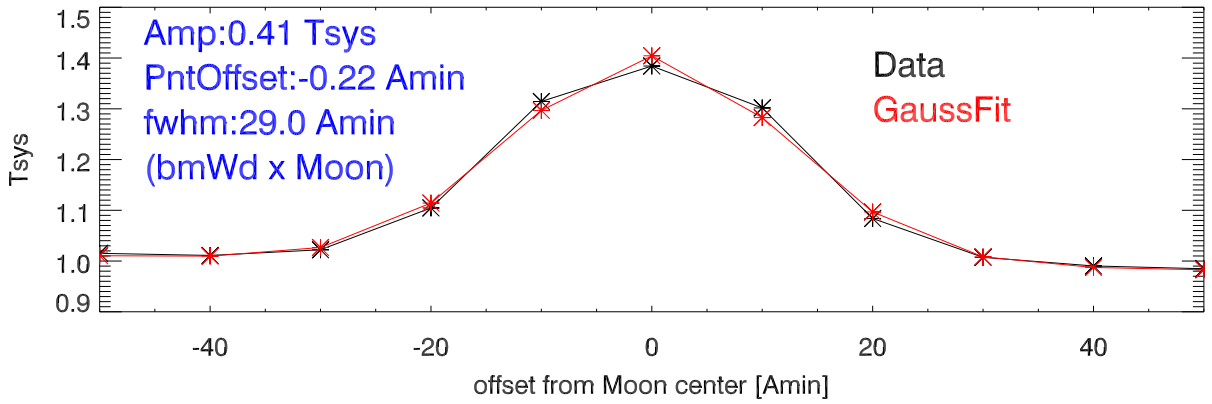

18,19 jun22 spectra off moon (preamp on). 2.8GhzHiPass filter

21jun22 spectra off moon (preamp off). 2.5 GhzHiPass filter

TotPwr vs moon offset. 18jun22 az strip

19jun22 az strip

21jun22 az strip [preamp off]