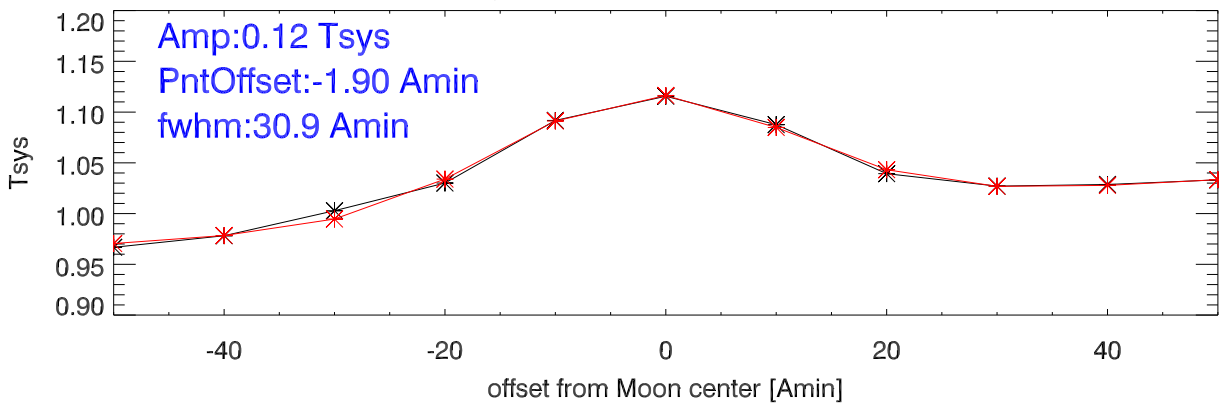

18,19 jun22 spectra off moon (preamp on). 2.8GhzHiPass filter

21jun22 spectra off moon (preamp off). 2.5 GhzHiPass filter

TotPwr vs moon offset. 18jun22 az strip

19jun22 az strip

21jun22 az strip [preamp off]