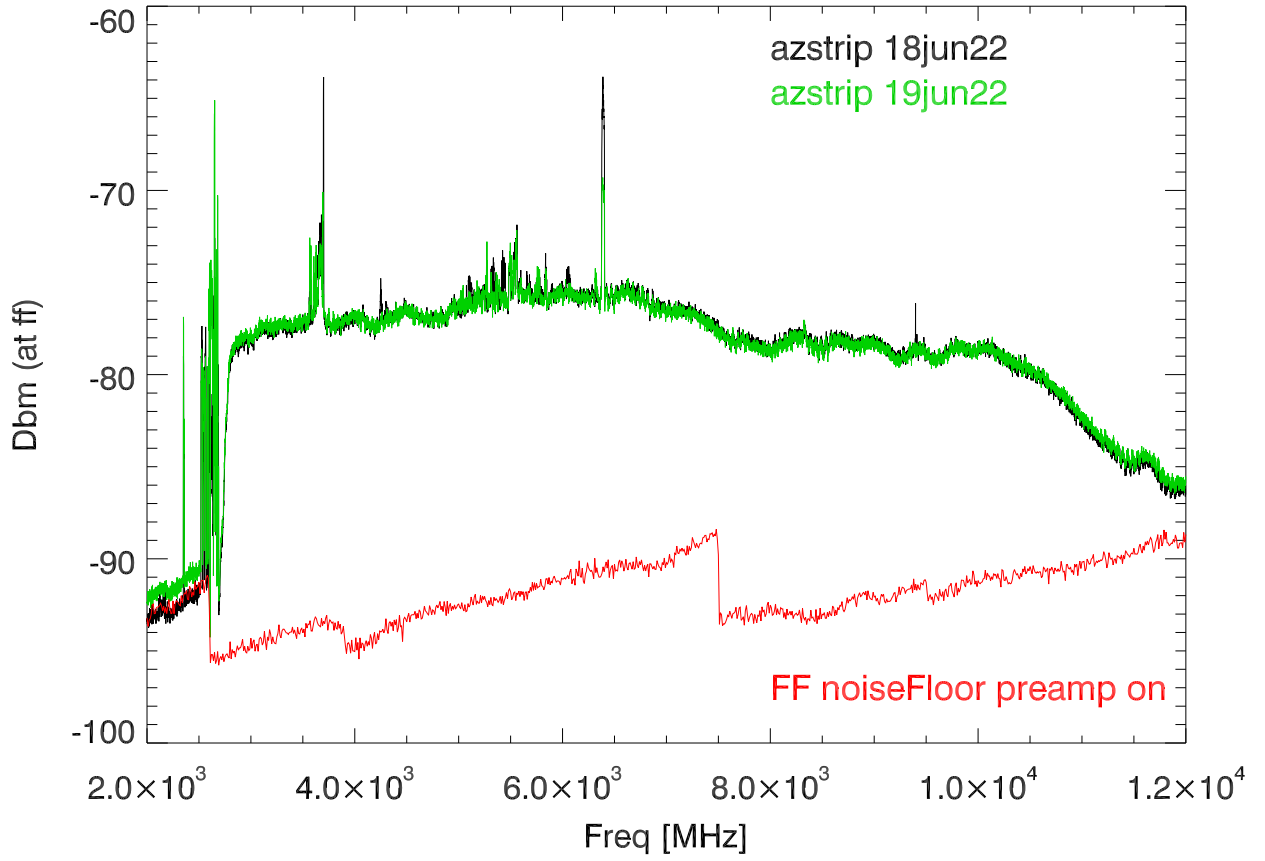

18,19 jun22 spectra off moon (preamp on). 2.8GhzHiPass filter

21jun22 spectra off moon (preamp off). 2.5 GhzHiPass filter

TotPwr vs moon offset. 18jun22 az strip

19jun22 az strip

21jun22 az strip [preamp off]

21jun22 el strip [preamp off]