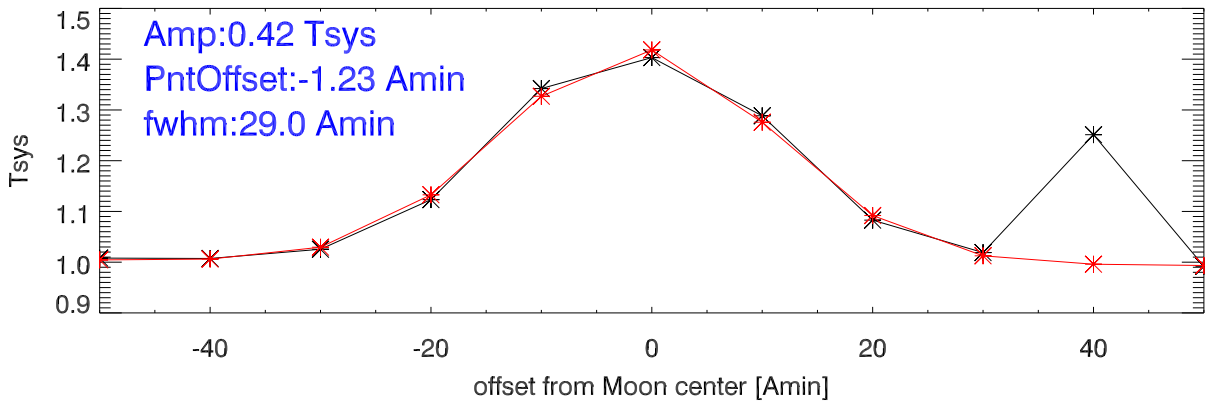

18,19 jun22 spectra off moon (preamp on). 2.8GhzHiPass filter

21jun22 spectra off moon (preamp off). 2.5 GhzHiPass filter

TotPwr vs moon offset. 18jun22 az strip

19jun22 az strip

21jun22 az strip [preamp off]