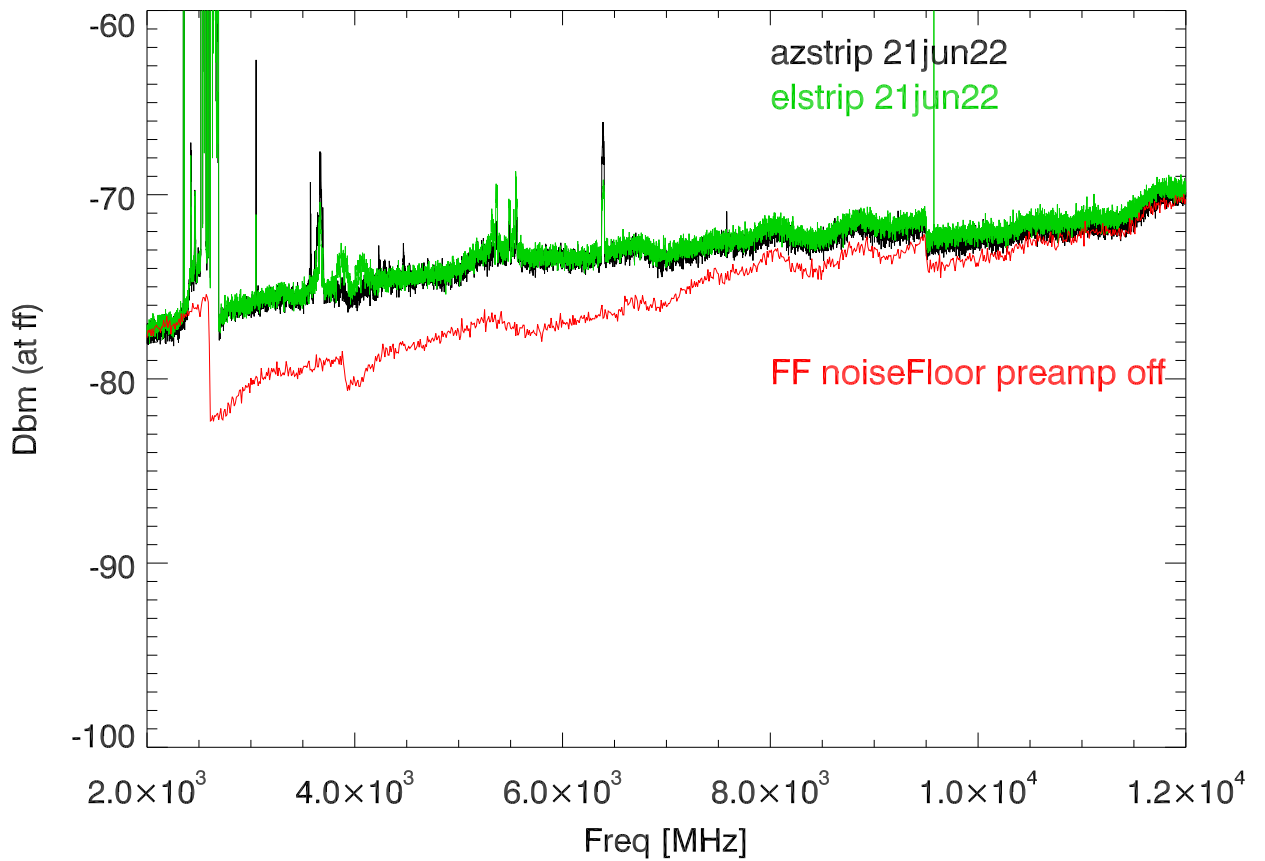

18,19 jun22 spectra off moon (preamp on). 2.8GhzHiPass filter

21jun22 spectra off moon (preamp off). 2.5 GhzHiPass filter

TotPwr vs moon offset. 18jun22 az strip

19jun22 az strip

21jun22 az strip [preamp off]

21jun22 el strip [preamp off]