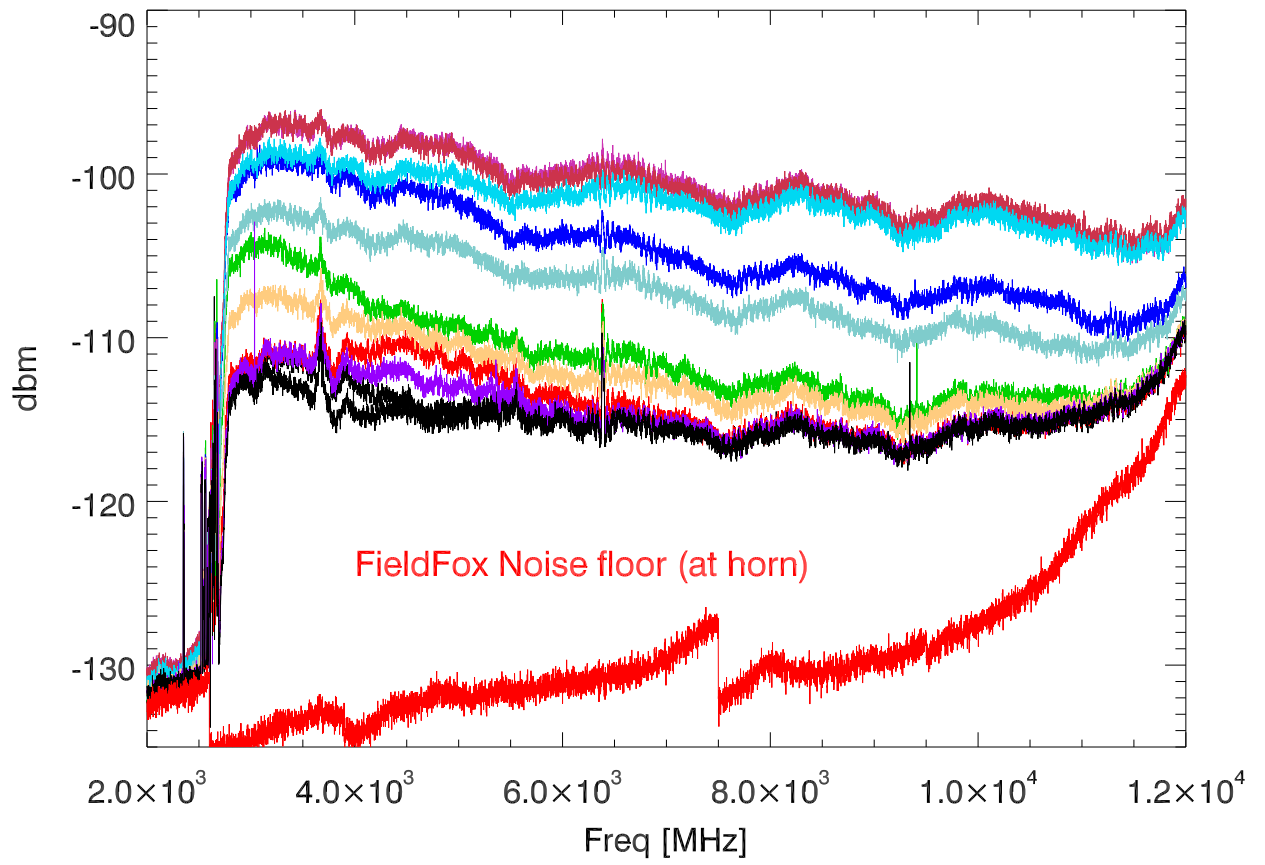

220618 QRFH: 11 spectra from az strip across sun.(Horn output)

Total power vs az offset for azstrip (11 pnts)