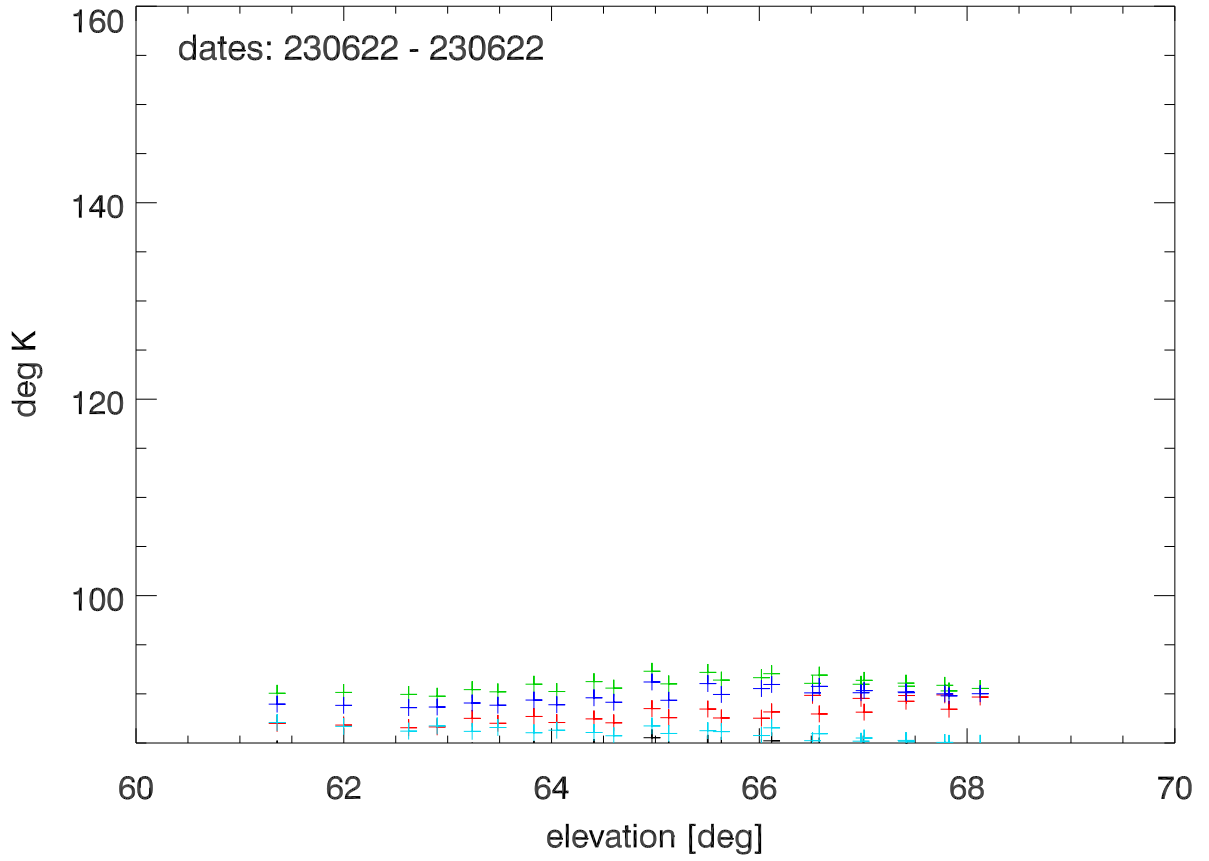

12meter tsys vs date (from hwWinking cal). PoIA

PoIB

12m Tsys vs elevation (from hwWinking cal). PoIA

PoIB