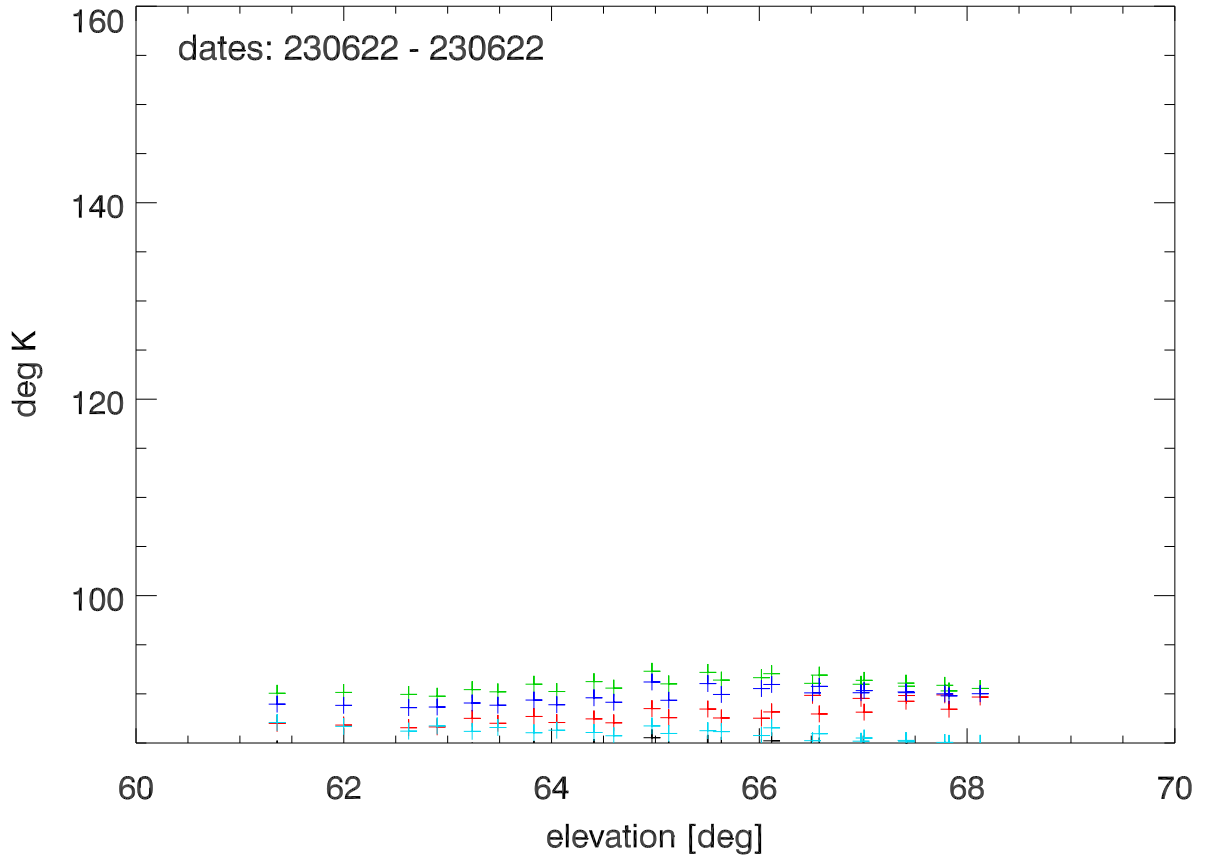

12m Tsys vs elevation (from hwWinking cal). PoIA