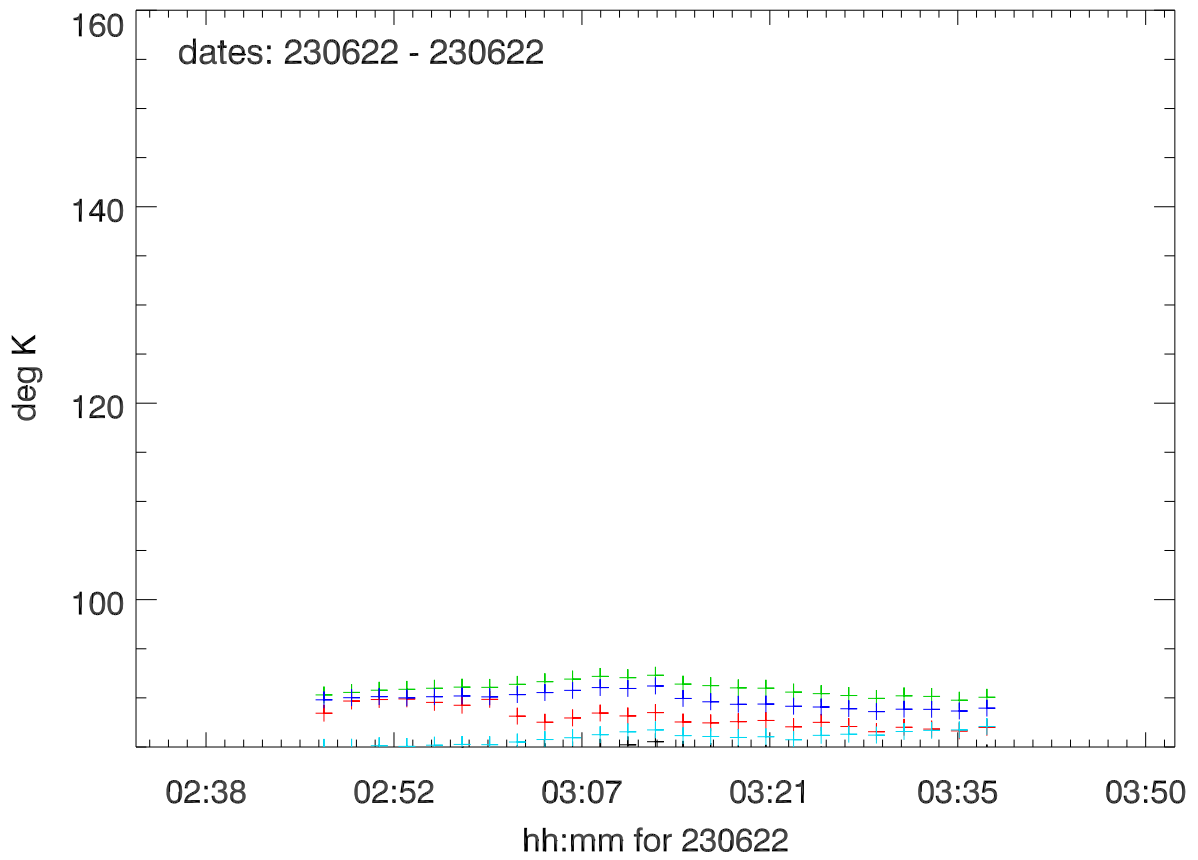

### 12meter tsys vs date (from hwWinking cal). PoIA