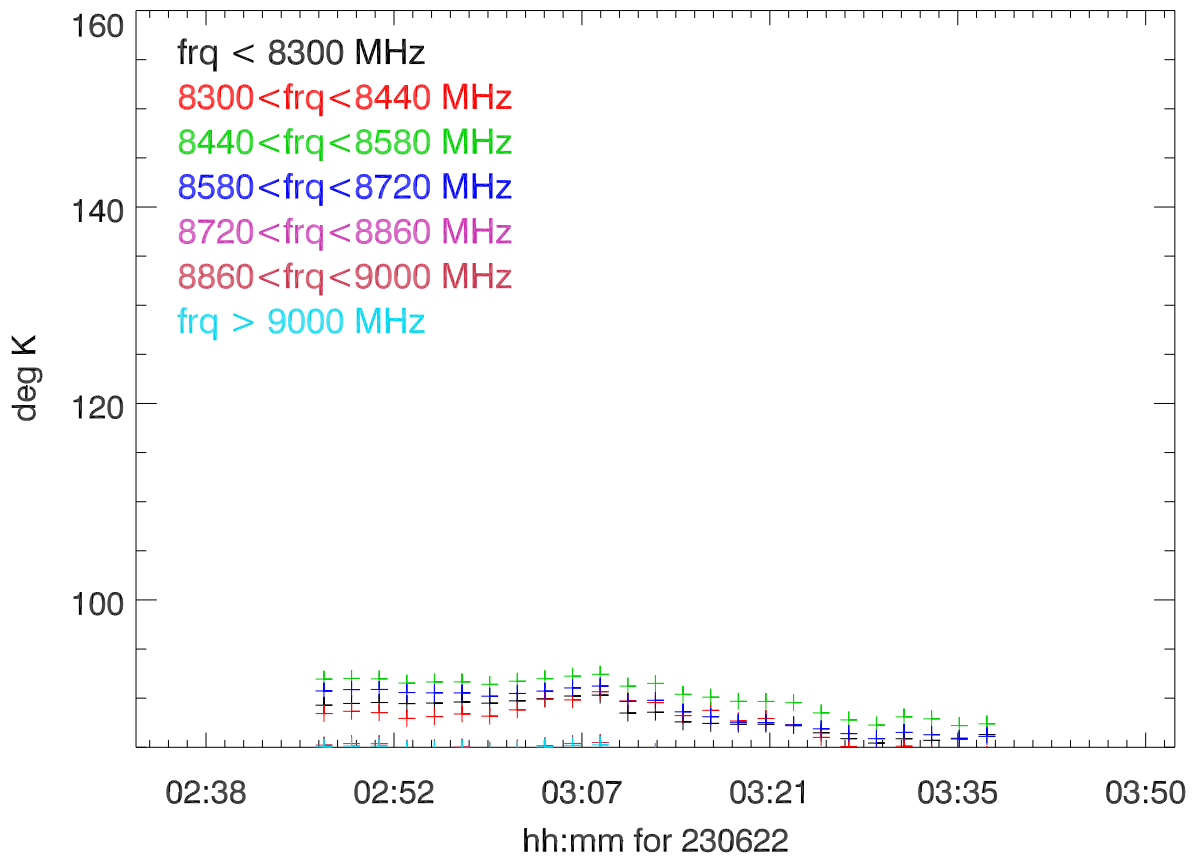

### 12meter tsys vs date (from hwWinking cal). PoIA

### PoIB