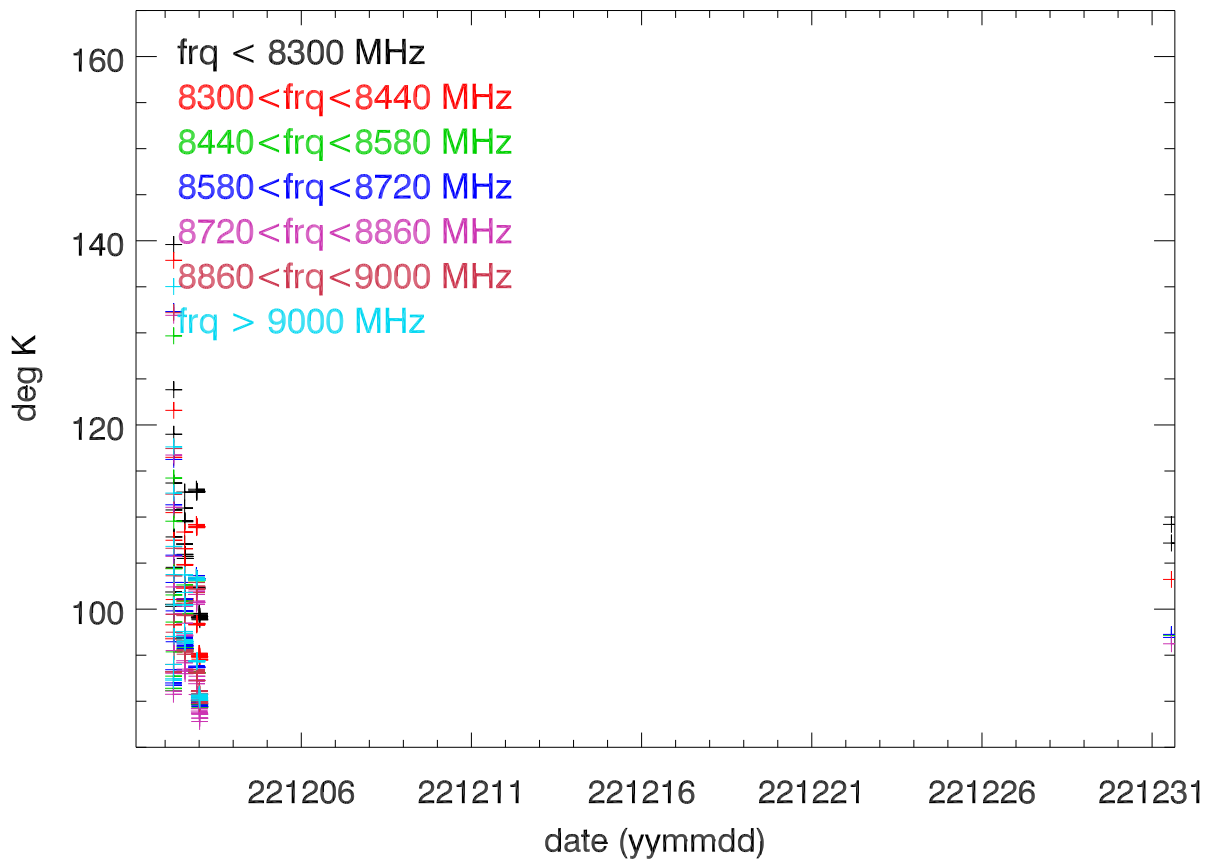

12meter tsys vs date (from hwWinking cal). PoIA

PoIB

12m Tsys vs elevation (from hwWinking cal). PoIA

PoIB