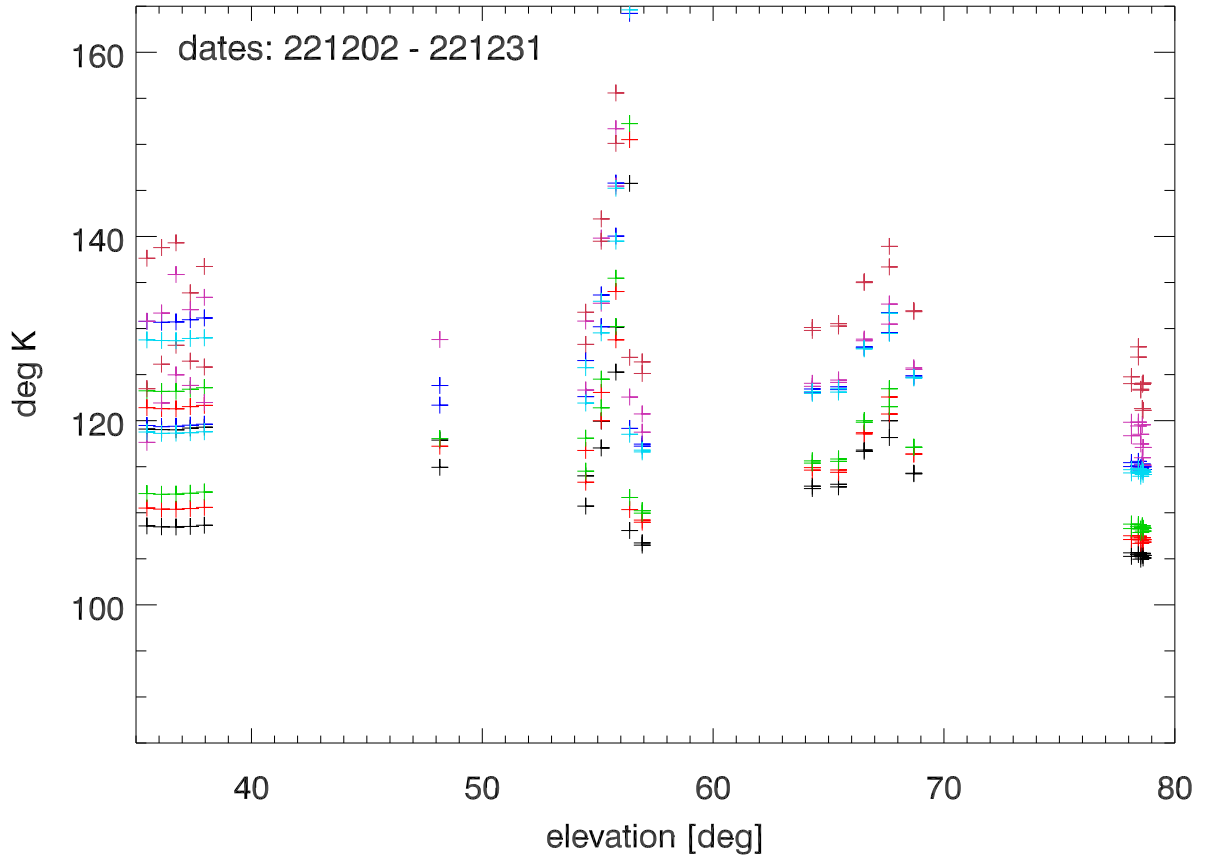

12meter tsys vs date (from hwWinking cal). PoIA

PoIB

12m Tsys vs elevation (from hwWinking cal). PoIA

PoIB