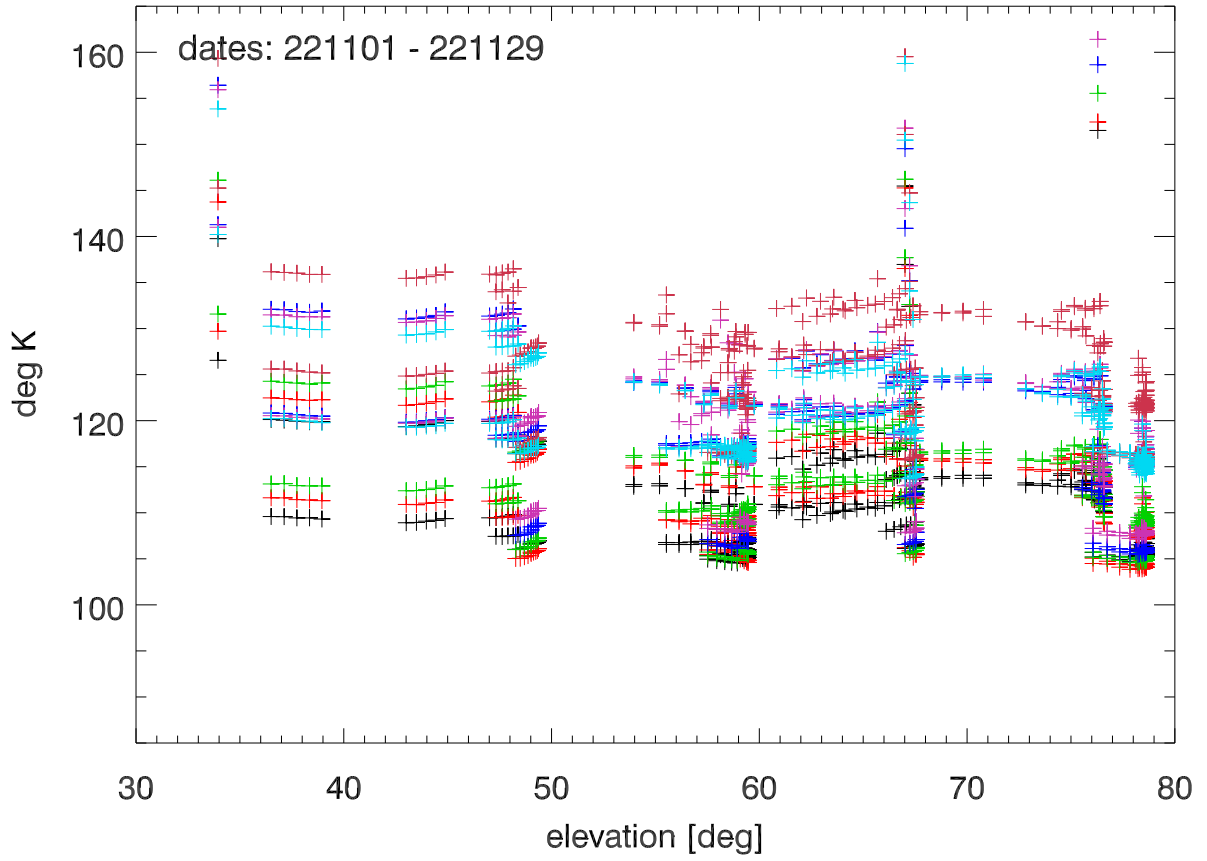

12meter tsys vs date (from hwWinking cal). PoIA

PoIB

12m Tsys vs elevation (from hwWinking cal). PoIA

PoIB