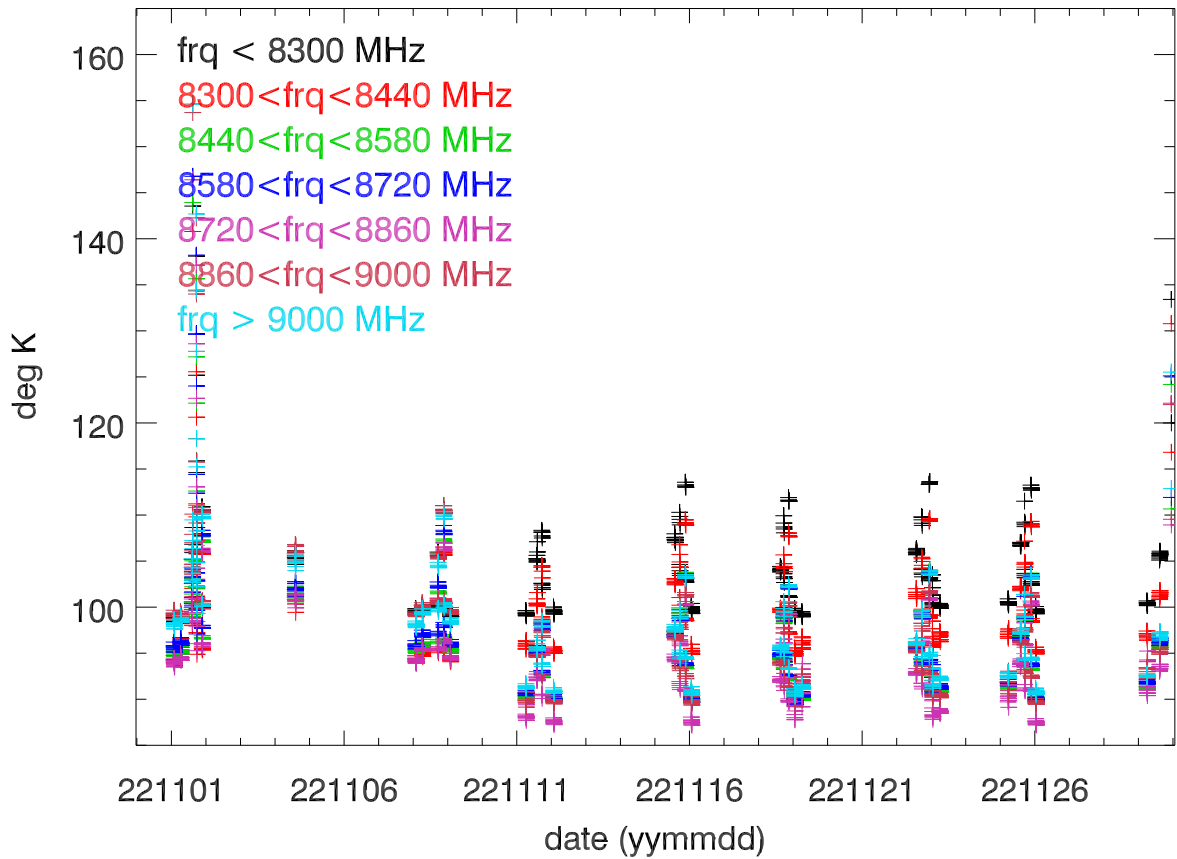

12meter tsys vs date (from hwWinking cal). PoIA

PoIB

12m Tsys vs elevation (from hwWinking cal). PoIA

PoIB