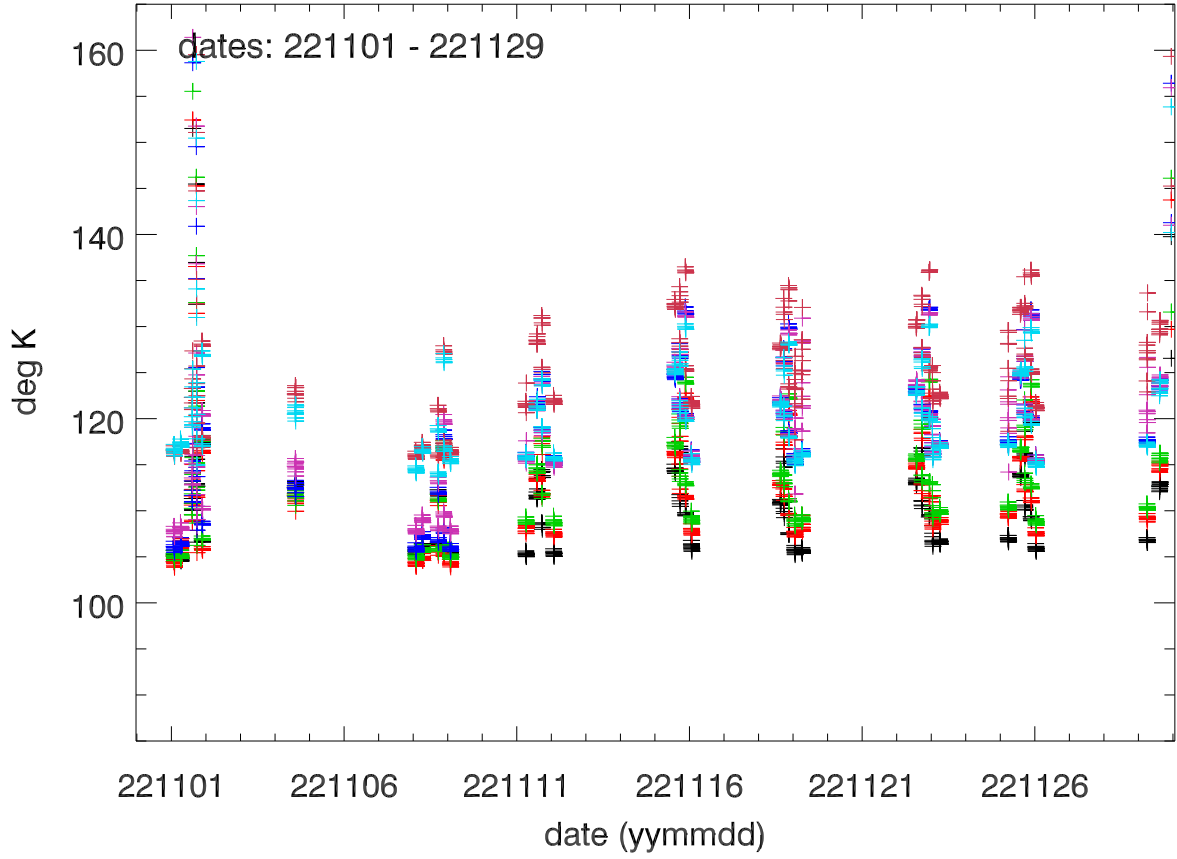

12meter tsys vs date (from hwWinking cal). PoIA

PoIB

12m Tsys vs elevation (from hwWinking cal). PoIA

PoIB