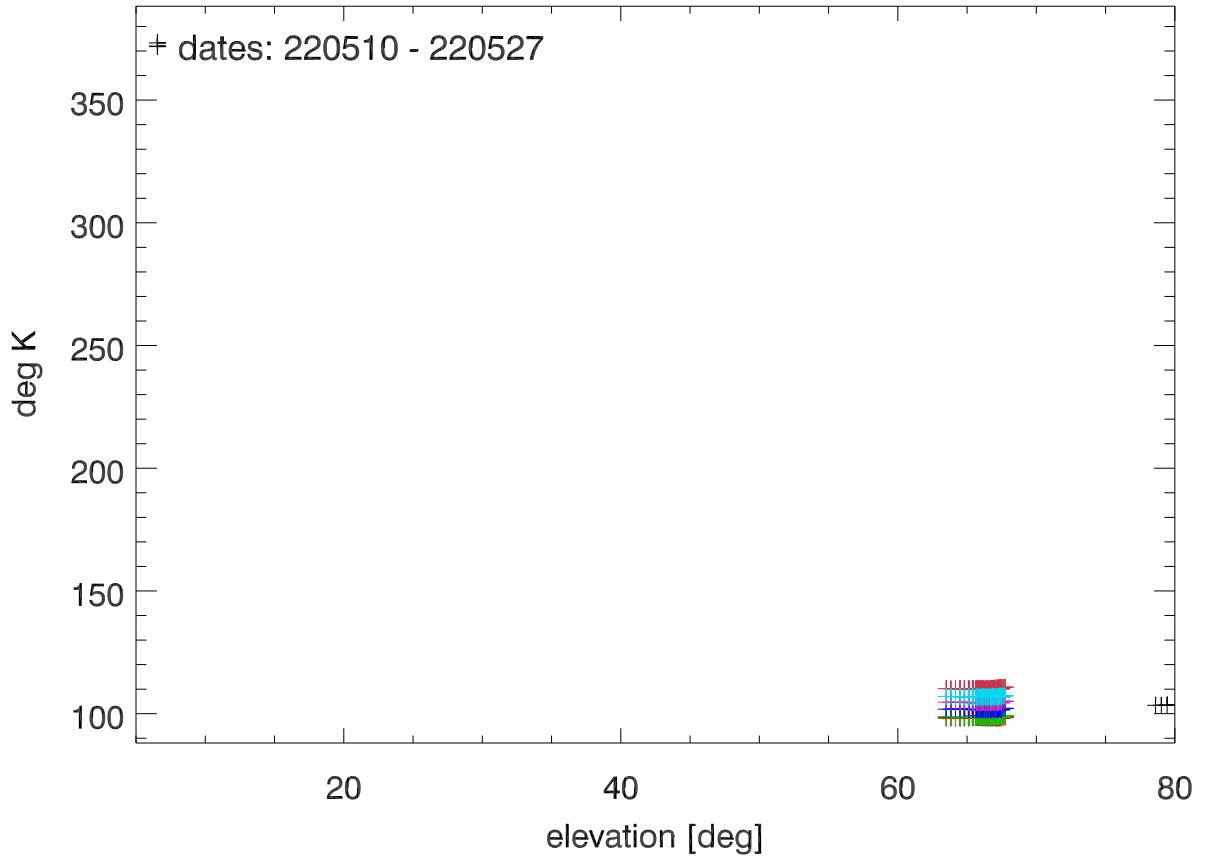

12meter tsys vs date (from hwWinking cal). PoIA

PoIB

12m Tsys vs elevation (from hwWinking cal). PoIA

PoIB