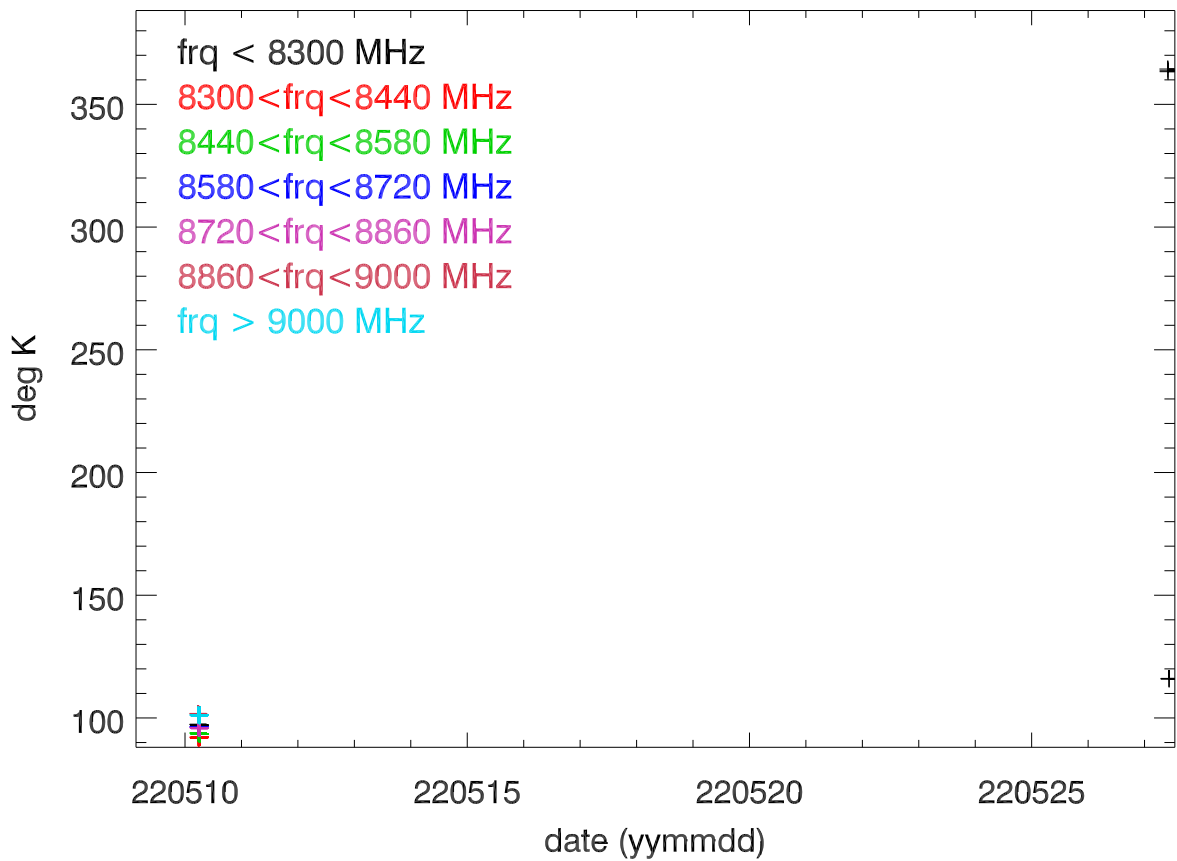

12meter tsys vs date (from hwWinking cal). PoIA

PoIB

12m Tsys vs elevation (from hwWinking cal). PoIA

PoIB