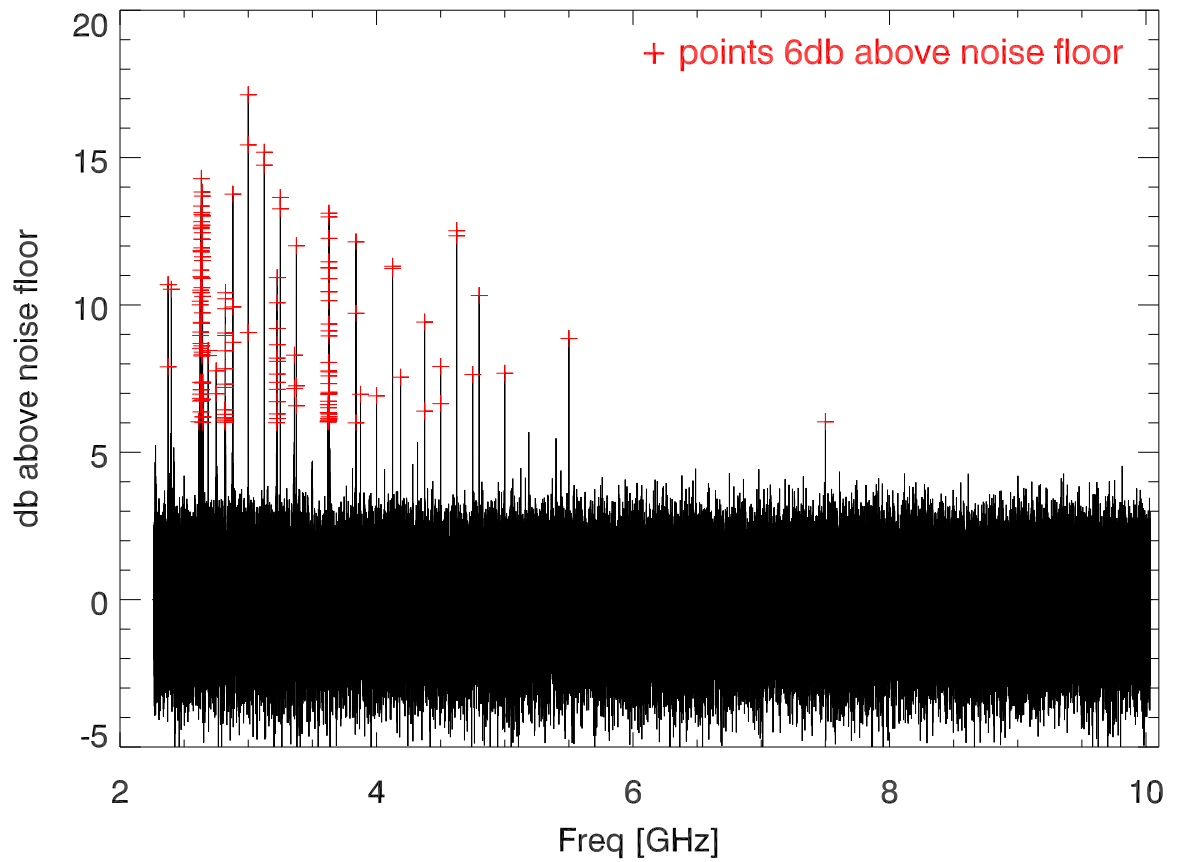

06mar23 filterBankBox spectral ratio (measured/noisefloor) Box open

06mar23 filterBankBox spectral ratio (measured/noisefloor) Box closed