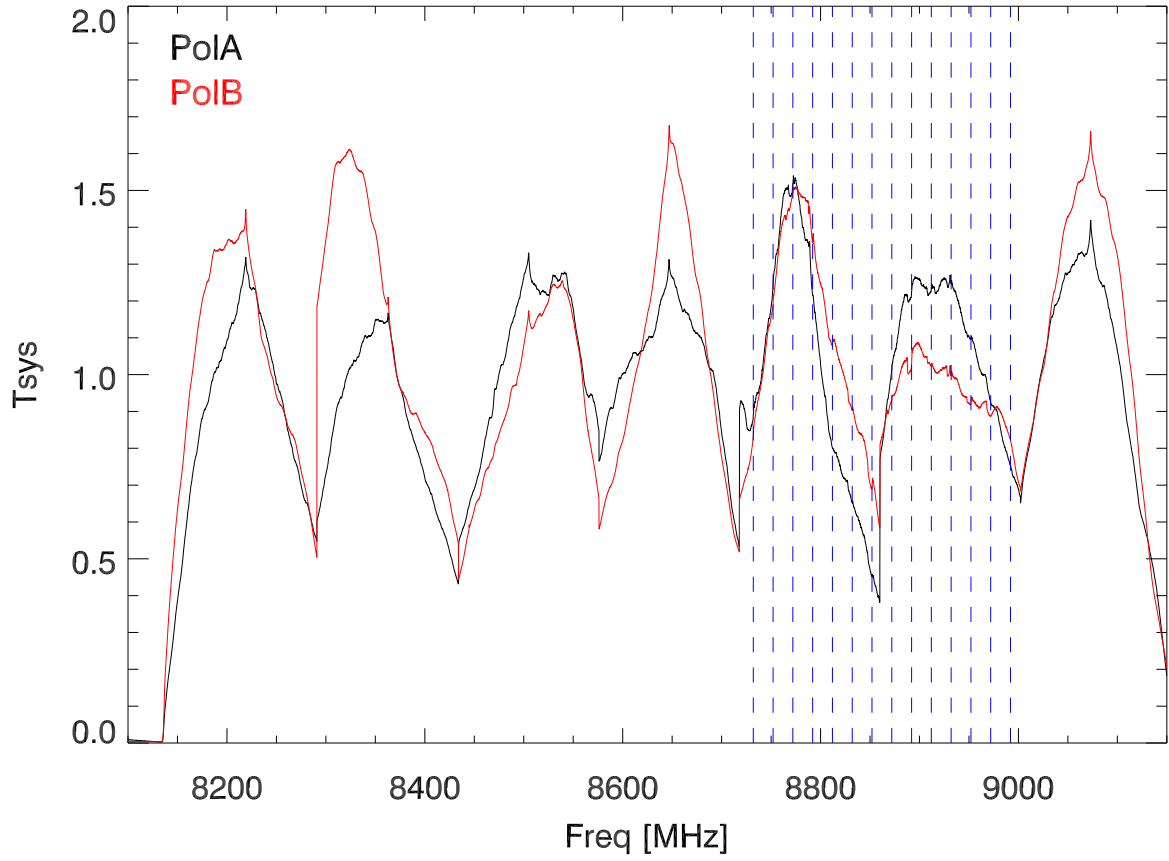

22feb23 xb 70sec avg mas spectra.

rms/mean by freq channel.

blowup rms/mean by freq channel.