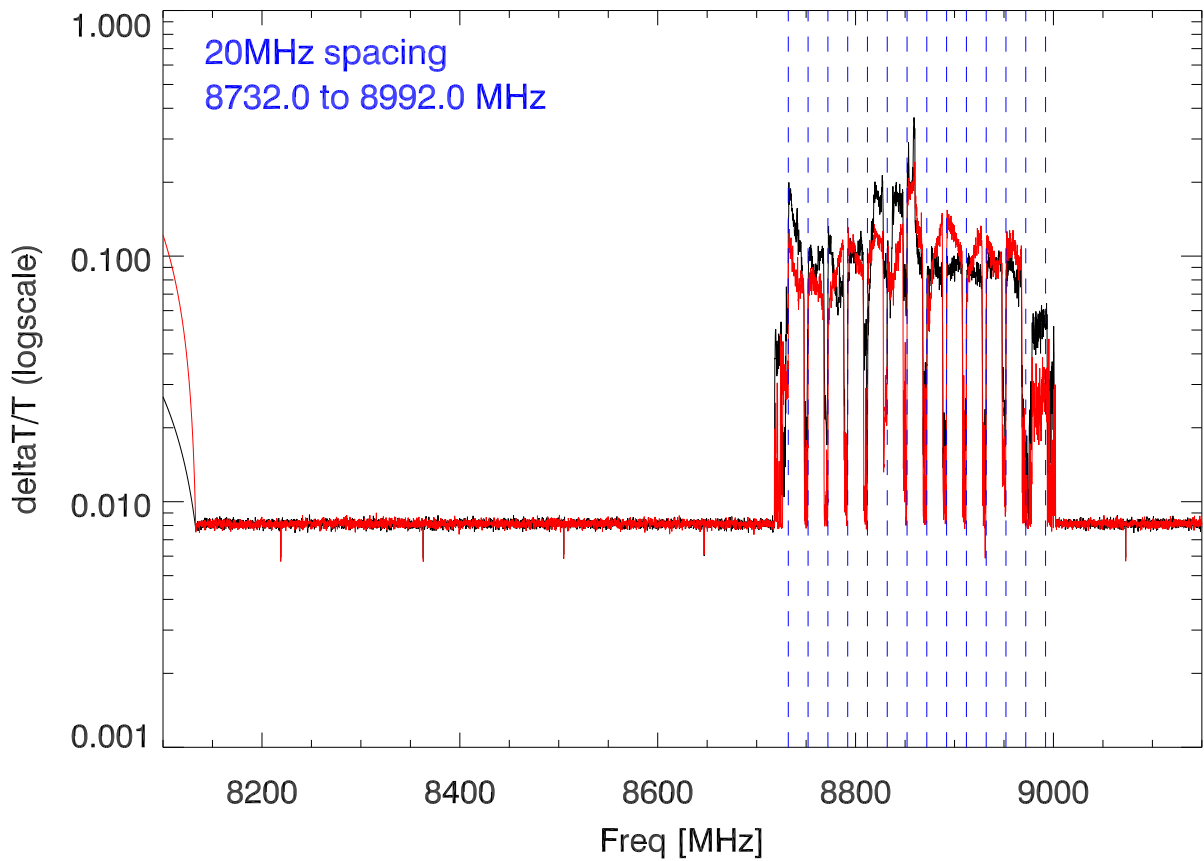

22feb23 xb 70sec avg mas spectra.

rms/mean by freq channel.

blowup rms/mean by freq channel.