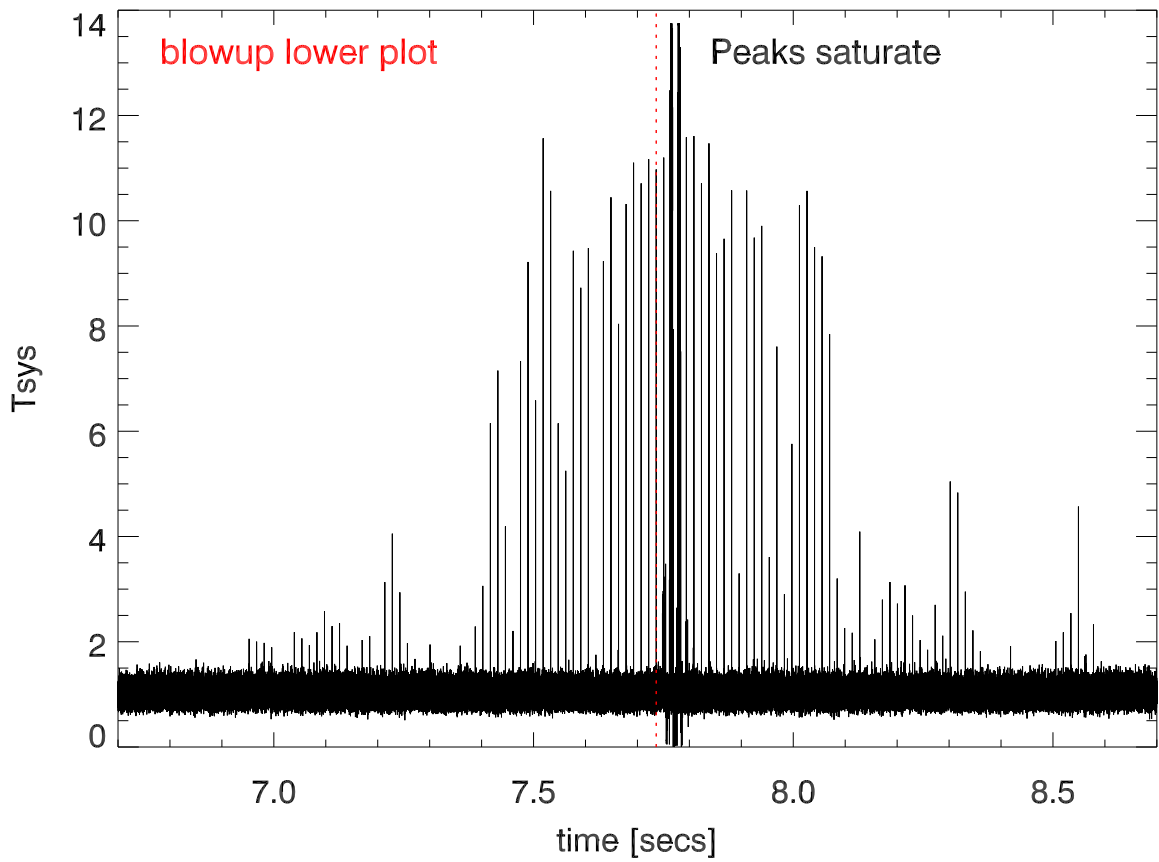

21feb23 totPwr vs time. 5MHz about 8800Mhz. 10Usec tmRes

Blowup around peak. (1usec resolution)