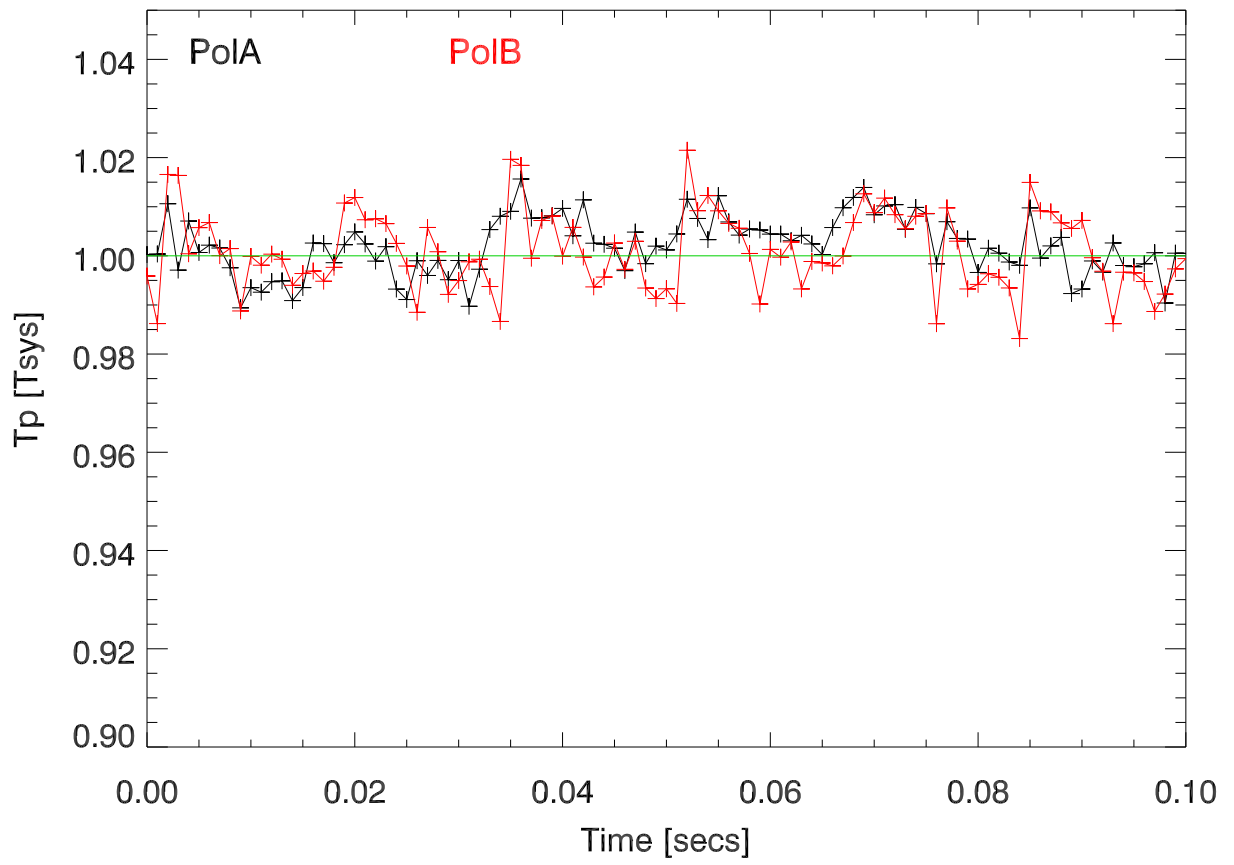

221110 Tp vs Time. (File 000: All Off. CalBox not installed)

Total power spectral magnitude