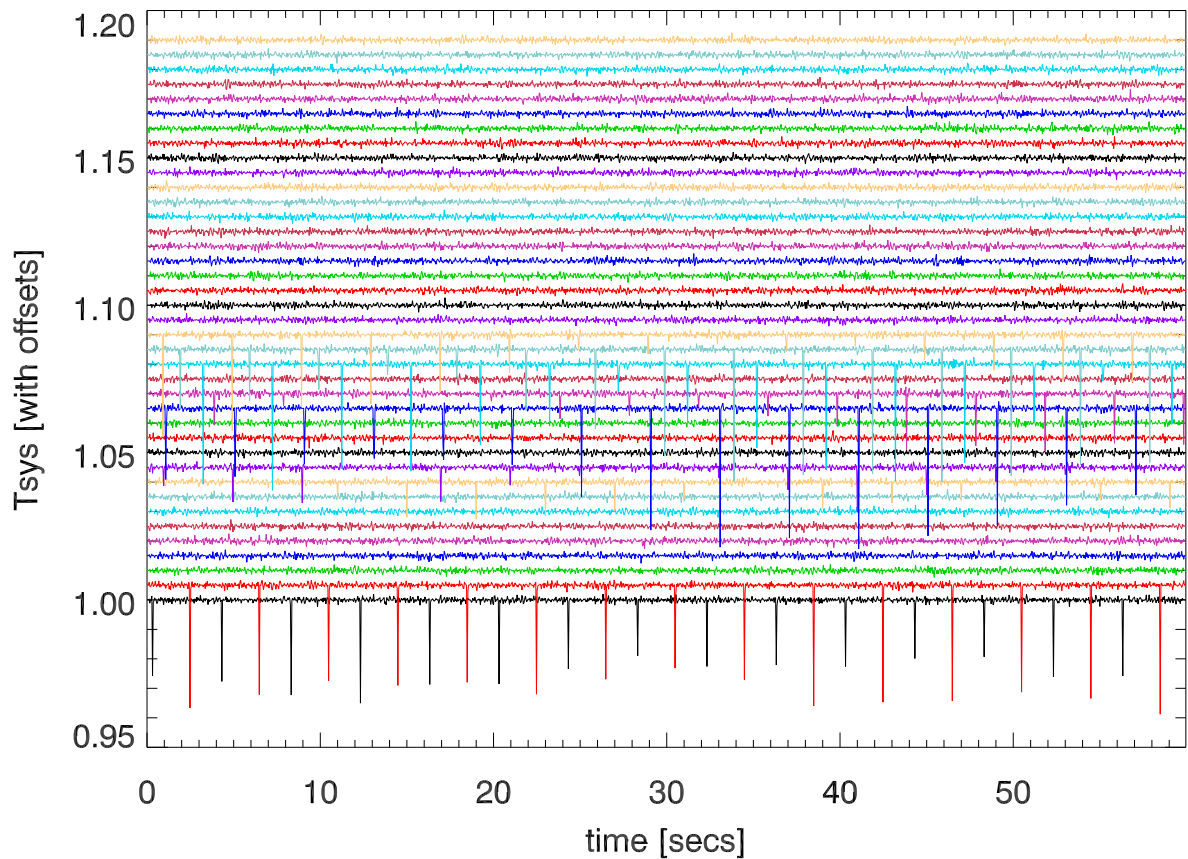

jun,jul22:xband strip0 totpwr vs time for cygnus maps. PoIA

PoIB

strip0 totpwr vs time for 9 maps with saturation (poIA)

PoIB