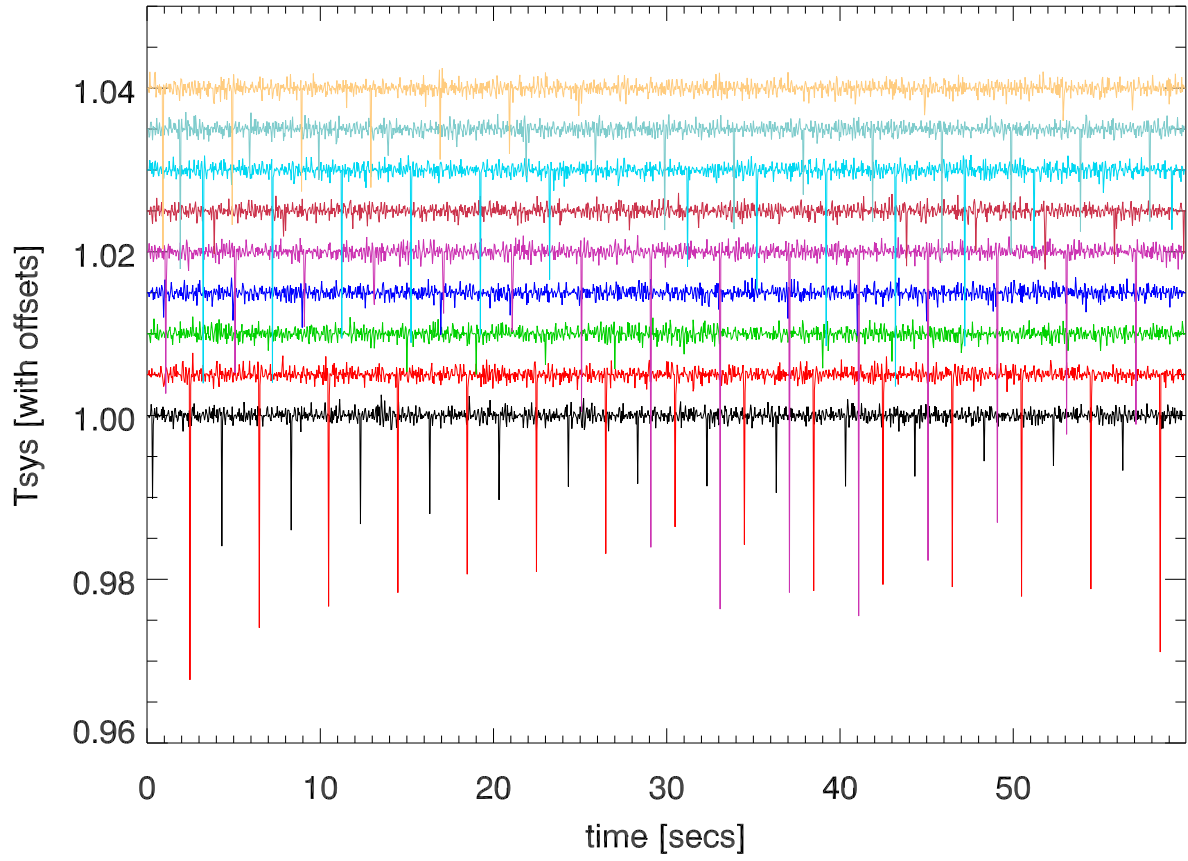

jun,jul22:xband strip0 totpwr vs time for cygnus maps. PoIA

PoIB

strip0 totpwr vs time for 9 maps with saturation (poIA)

PoIB