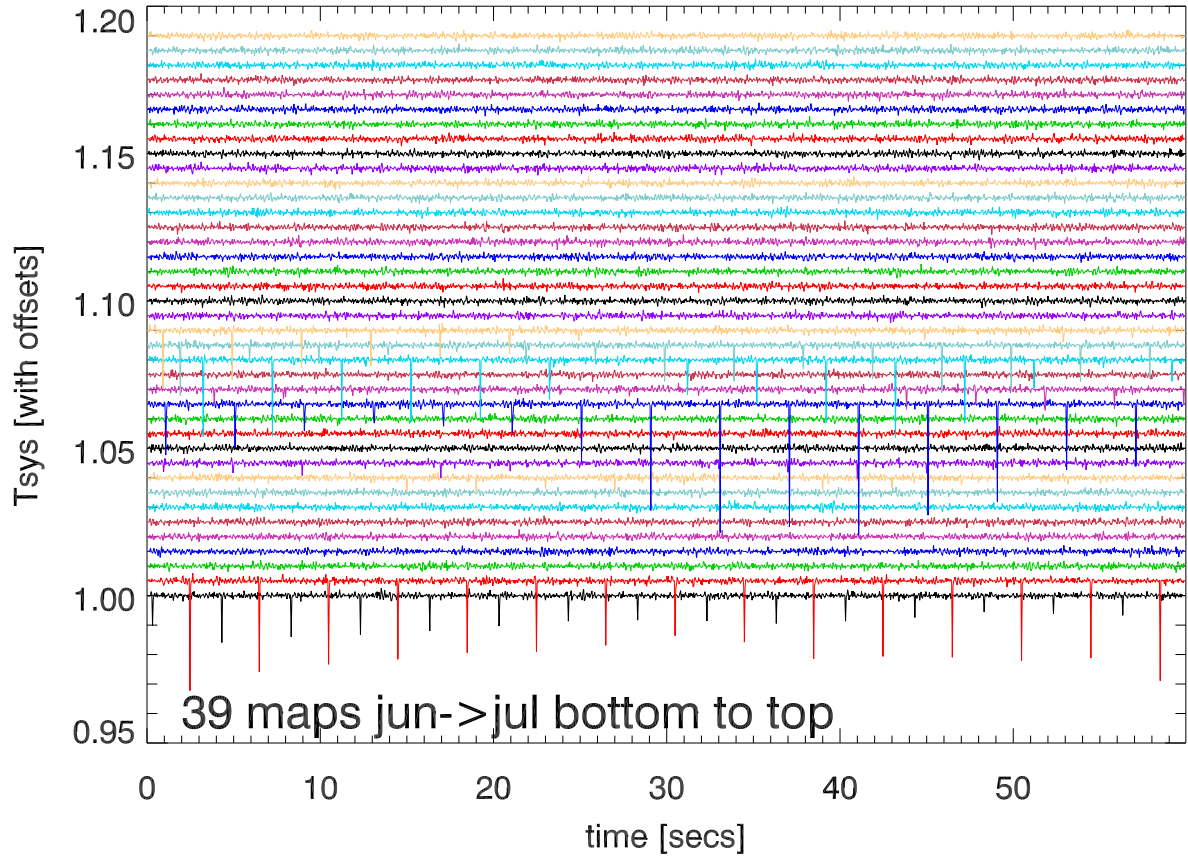

jun,jul22:xband strip0 totpwr vs time for cygnus maps. PoIA

PoIB

strip0 totpwr vs time for 9 maps with saturation (poIA)

PoIB