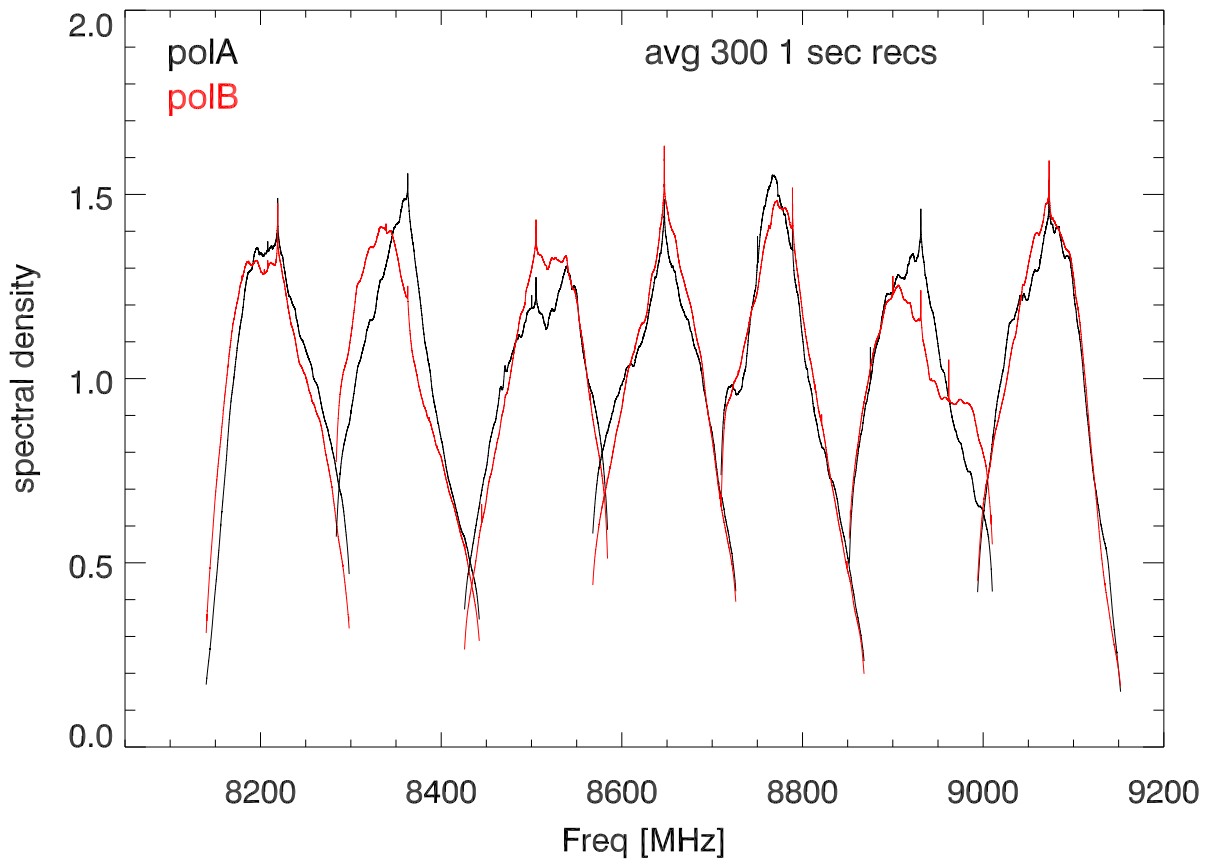

07dec21 12m xb mock avg spectra while sband signal present

rms/mean (by freq chan) vs freq for 300 1 sec recs.

xb total pwr vs time while sband PoIA

PoIB