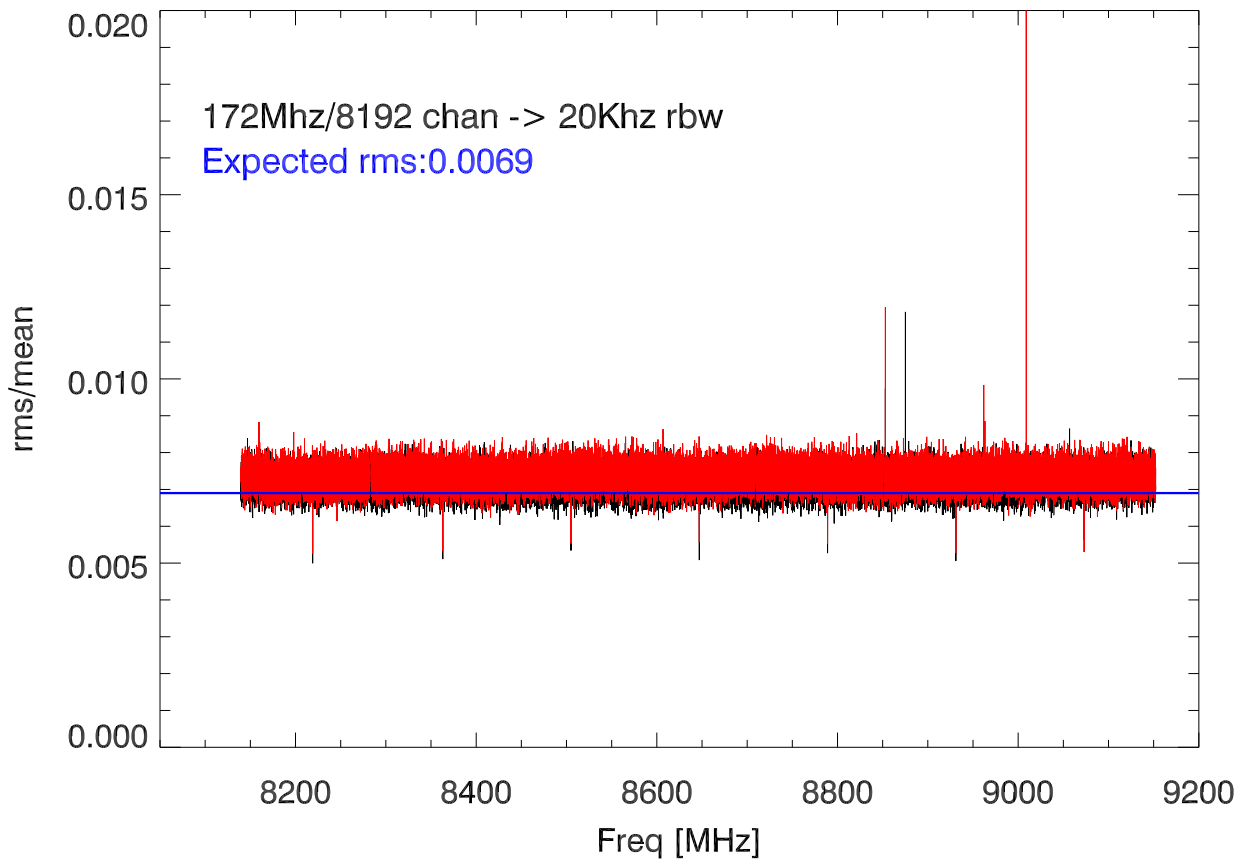

07dec21 12m xb mock avg spectra while sband signal present

rms/mean (by freq chan) vs freq for 300 1 sec recs.

xb total pwr vs time while sband PoIA

PoIB