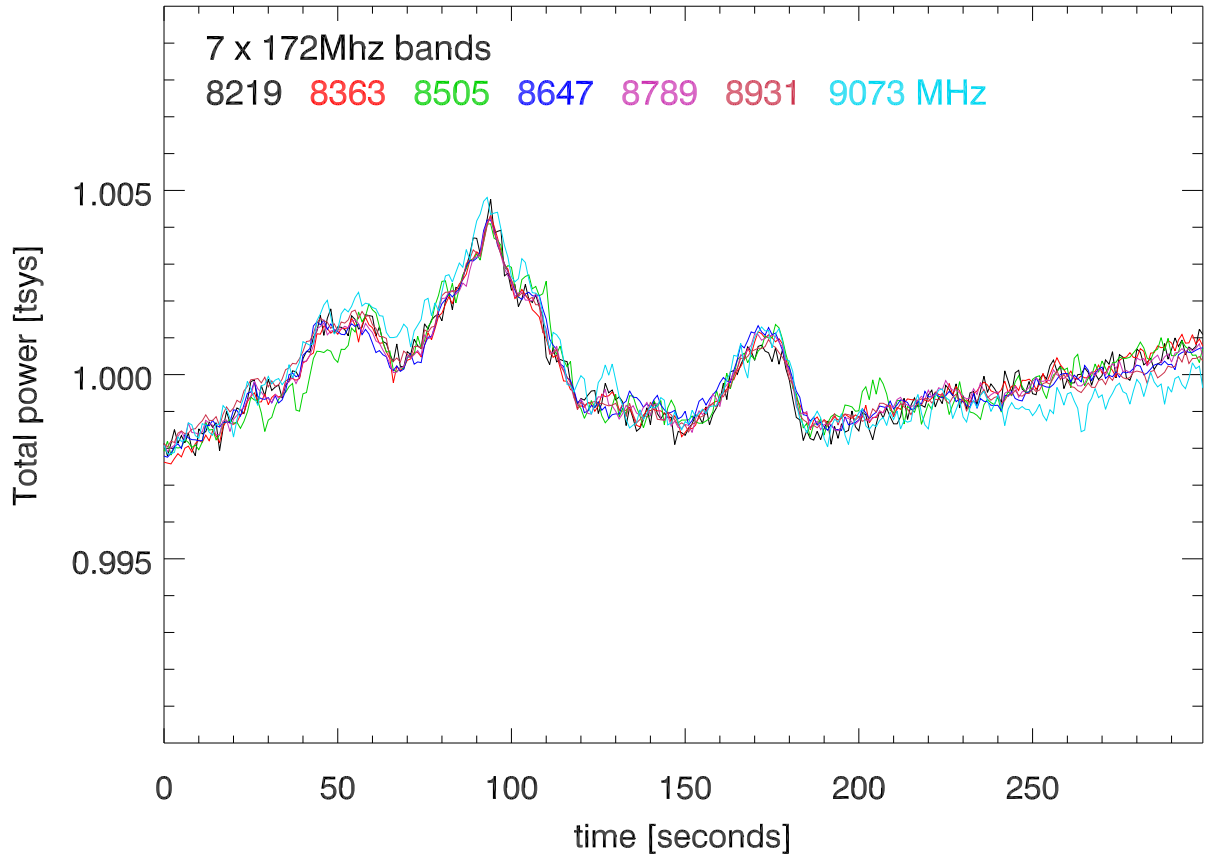

07dec21 12m xb mock avg spectra while sband signal present

rms/mean (by freq chan) vs freq for 300 1 sec recs.

xb total pwr vs time while sband PoIA

PoIB