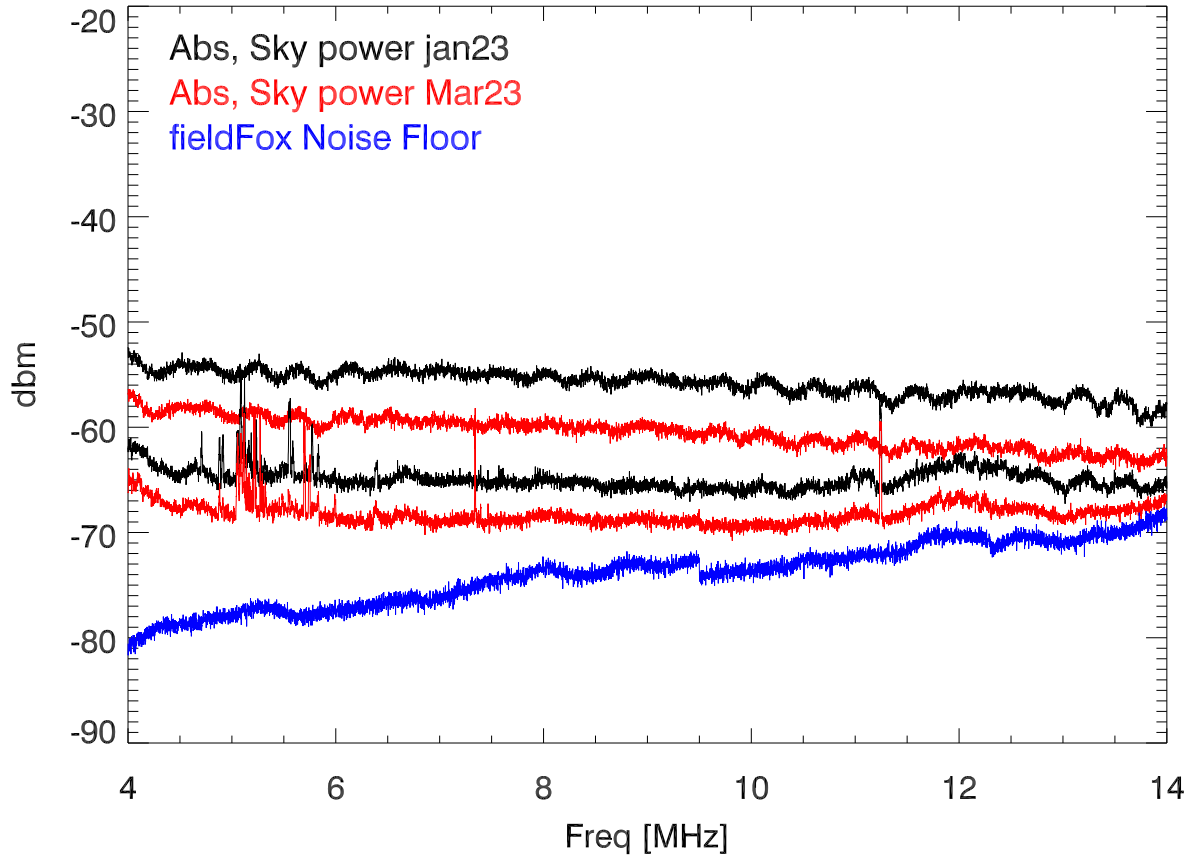

Overplot jan,mar spectra with preamp off. (PoIY)

Overplot jan,mar spectra with preamp on (PoIY)

Compare Tflange postamp off, before after cable change

Compare Tflange postamp on, before after cable change