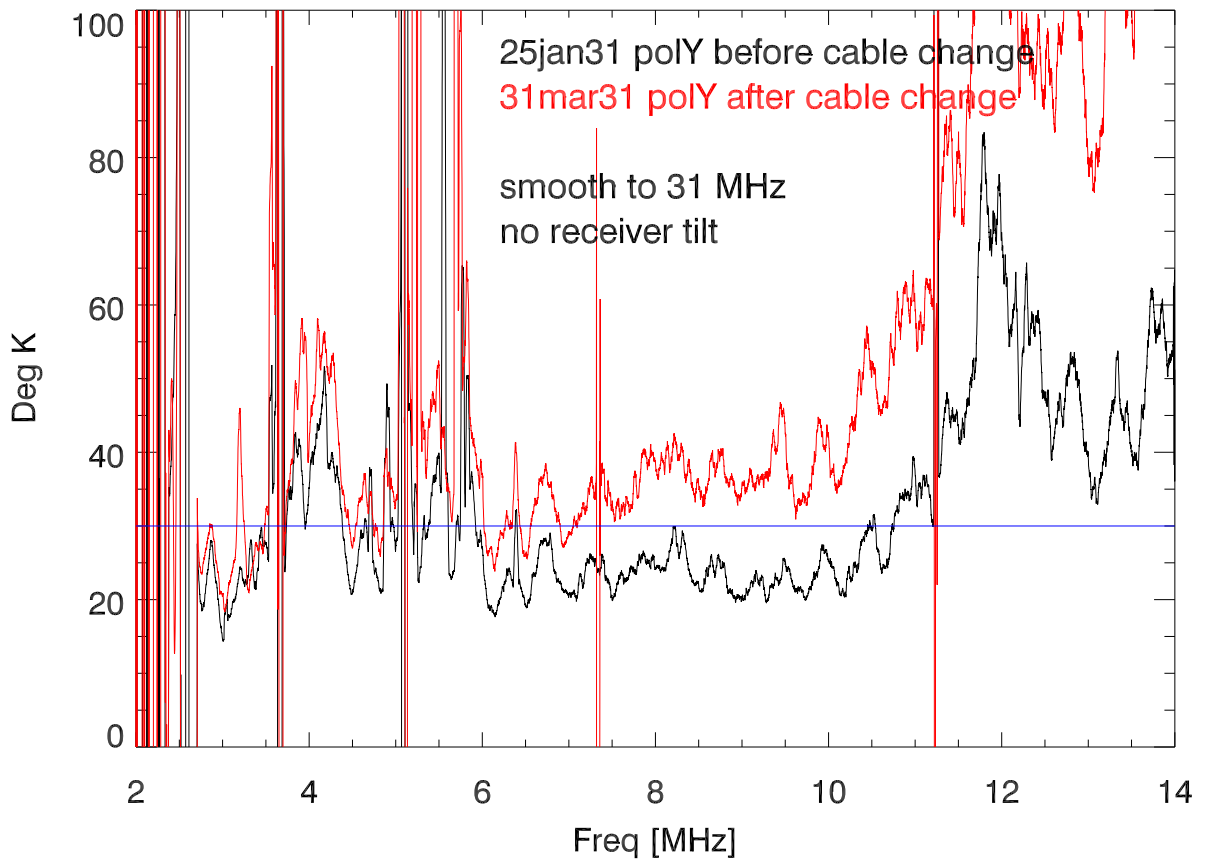

Overplot jan,mar spectra with preamp off. (PoIY)

Overplot jan,mar spectra with preamp on (PoIY)

Compare Tflange postamp off, before after cable change

Compare Tflange postamp on, before after cable change