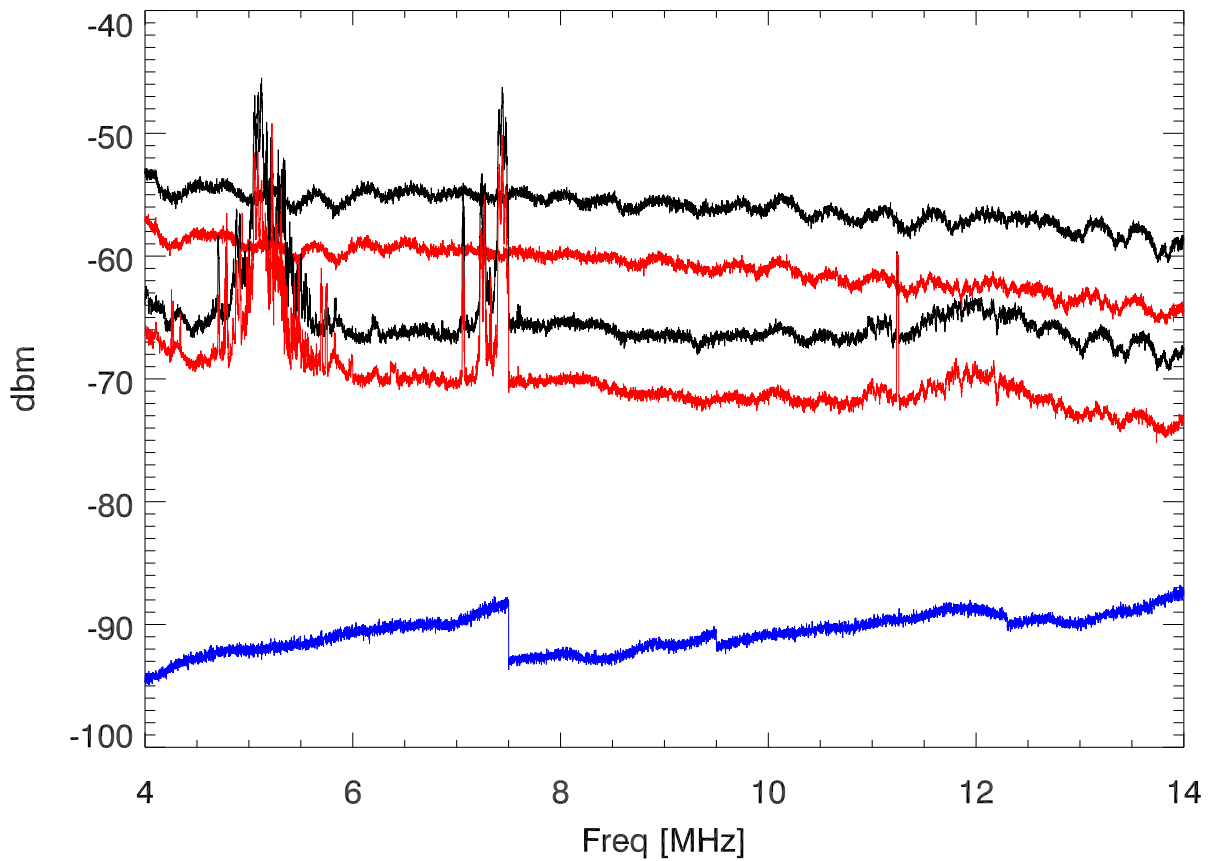

Overplot jan,mar spectra with preamp off. (PoIY)

Overplot jan,mar spectra with preamp on (PoIY)

Compare Tflange postamp off, before after cable change

Compare Tflange postamp on, before after cable change