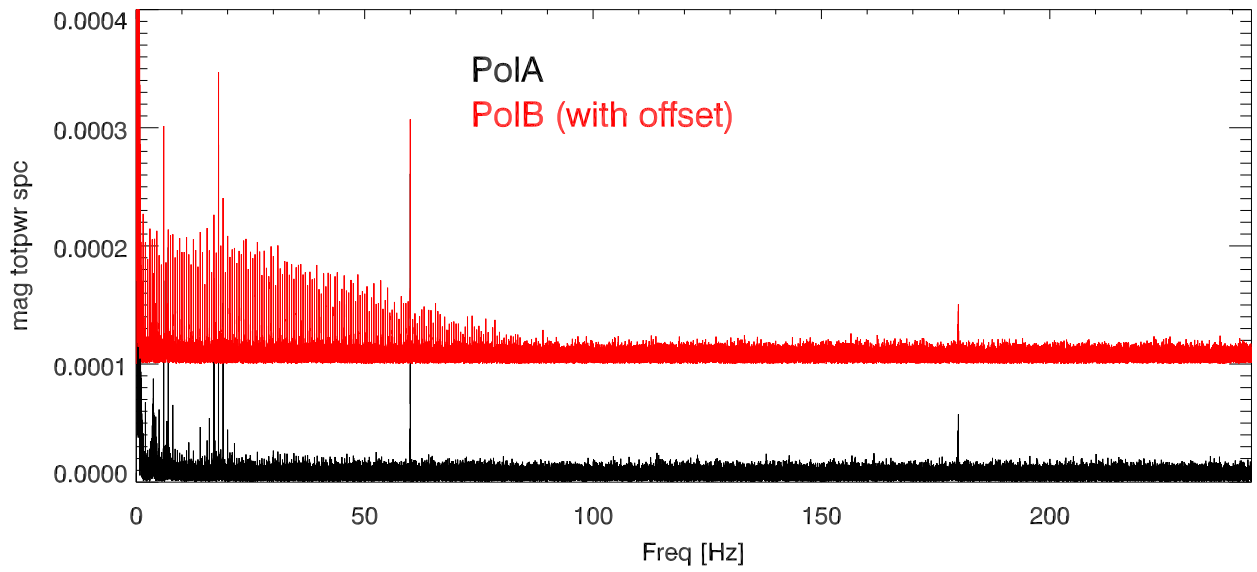

210707 spectral magnitude of total power (8456Mhz Band)

Blowup freq poIB

Offset harmonic from .5 hz comb