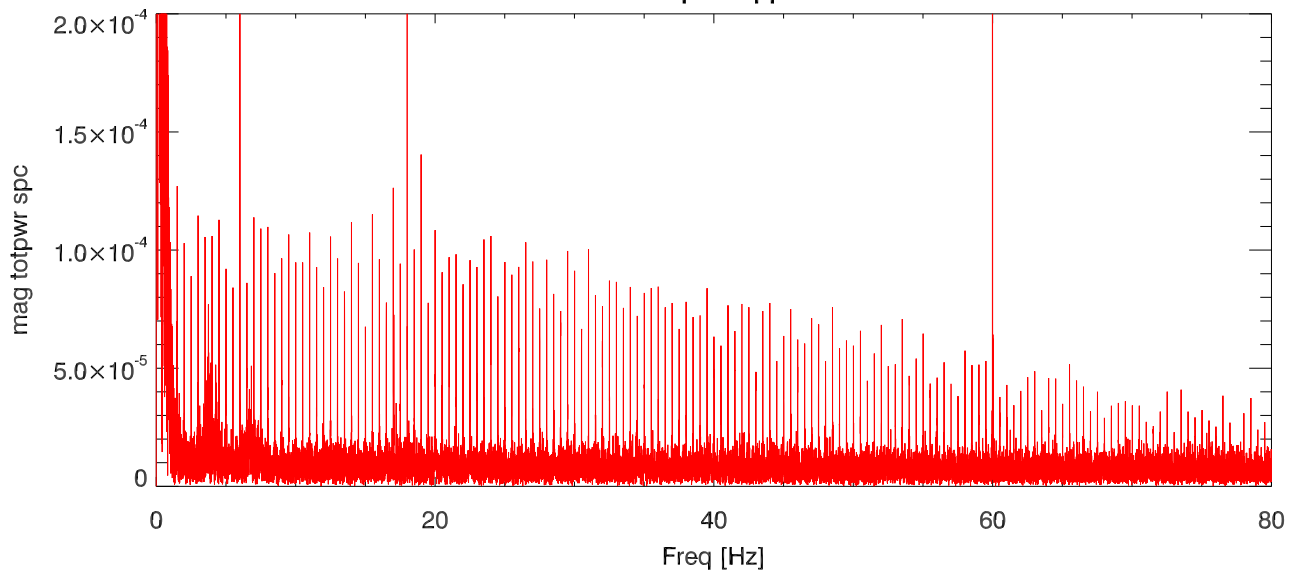

210707 spectral magnitude of total power (8456Mhz Band)

Blowup freq poIB

Offset harmonic from .5 hz comb