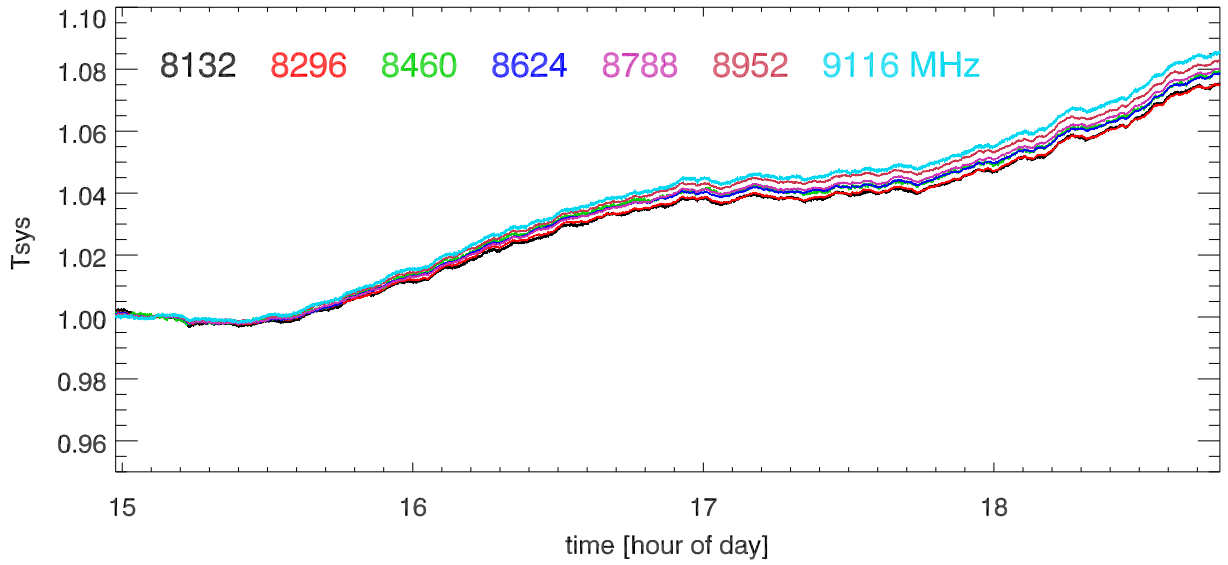

210602 12m totalPwr(172Mhz) vs Hour. OverplotBands. PoIA

PoIB

Pedestal temperature vs time