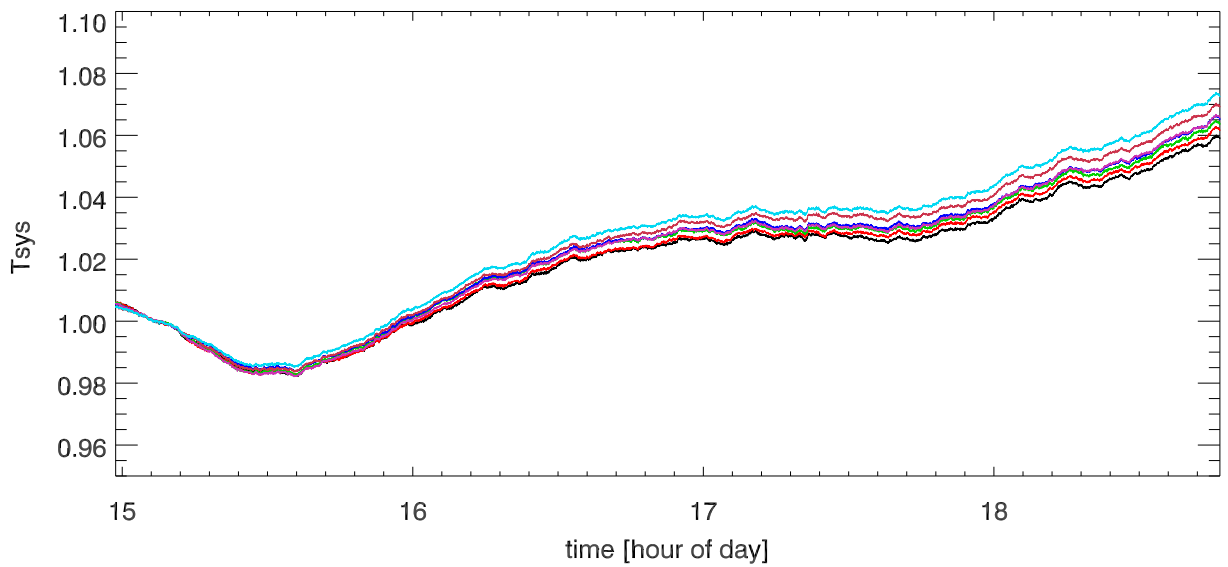

210602 12m totalPwr(172Mhz) vs Hour. OverplotBands. PoIA

PoIB

Pedestal temperature vs time