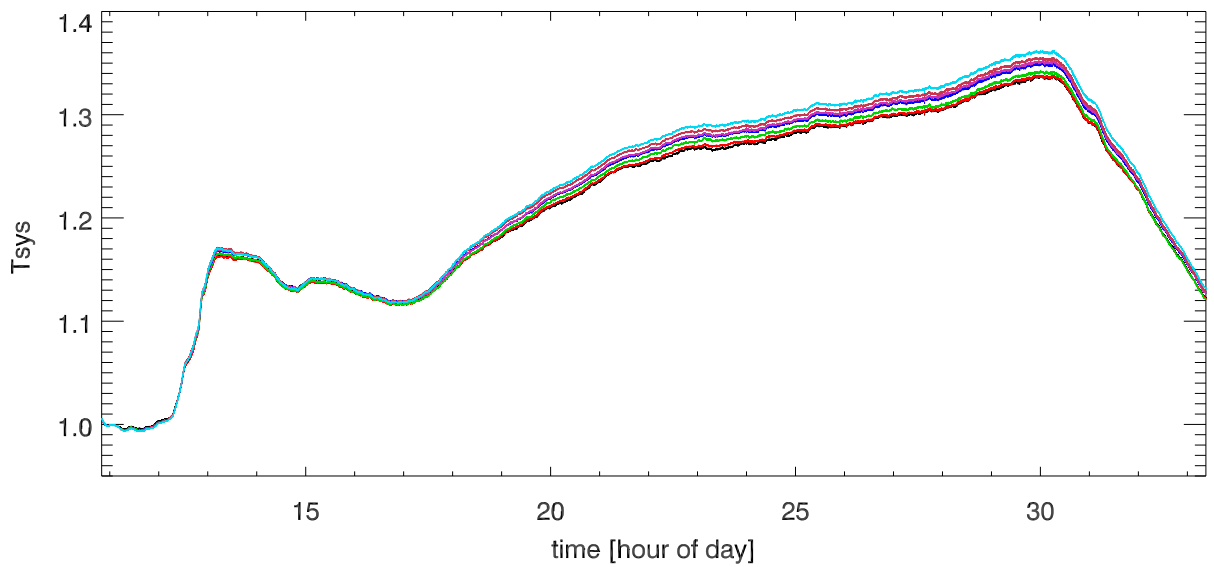

210601 12m totalPwr(172Mhz) vs Hour. OverplotBands. PoIA

PoIB

Pedestal temperature vs time