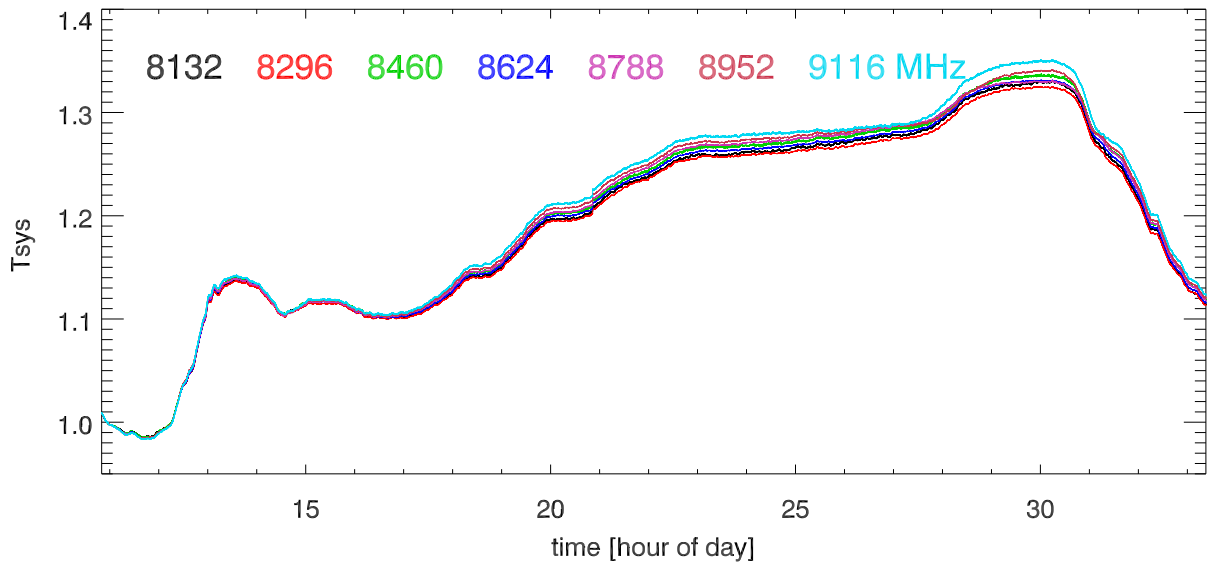

210601 12m totalPwr(172Mhz) vs Hour. OverplotBands. PoIA

PoIB

Pedestal temperature vs time