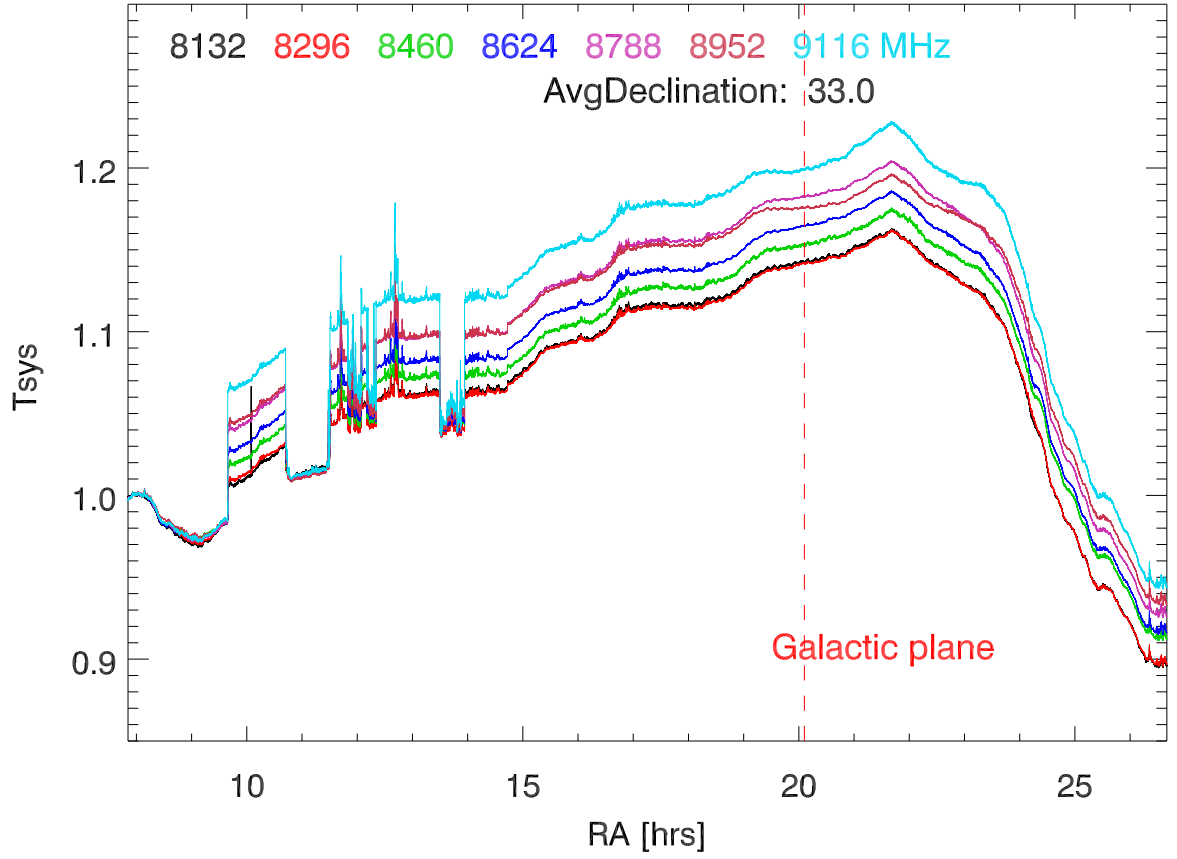

210521 12m totalPwr(172Mhz) vs RA. OverplotBands. PoIA

PoIB