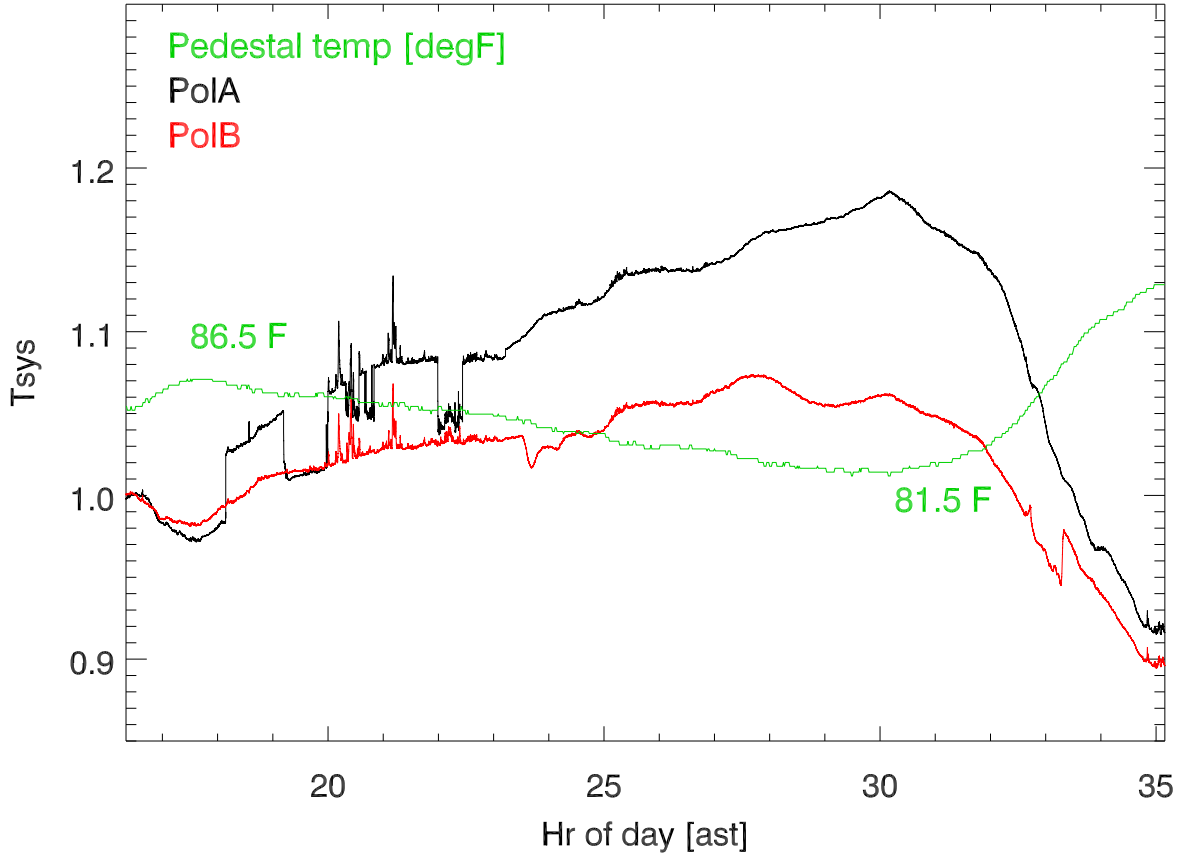

210521 total power vs hour

Total power vs pedestal temp