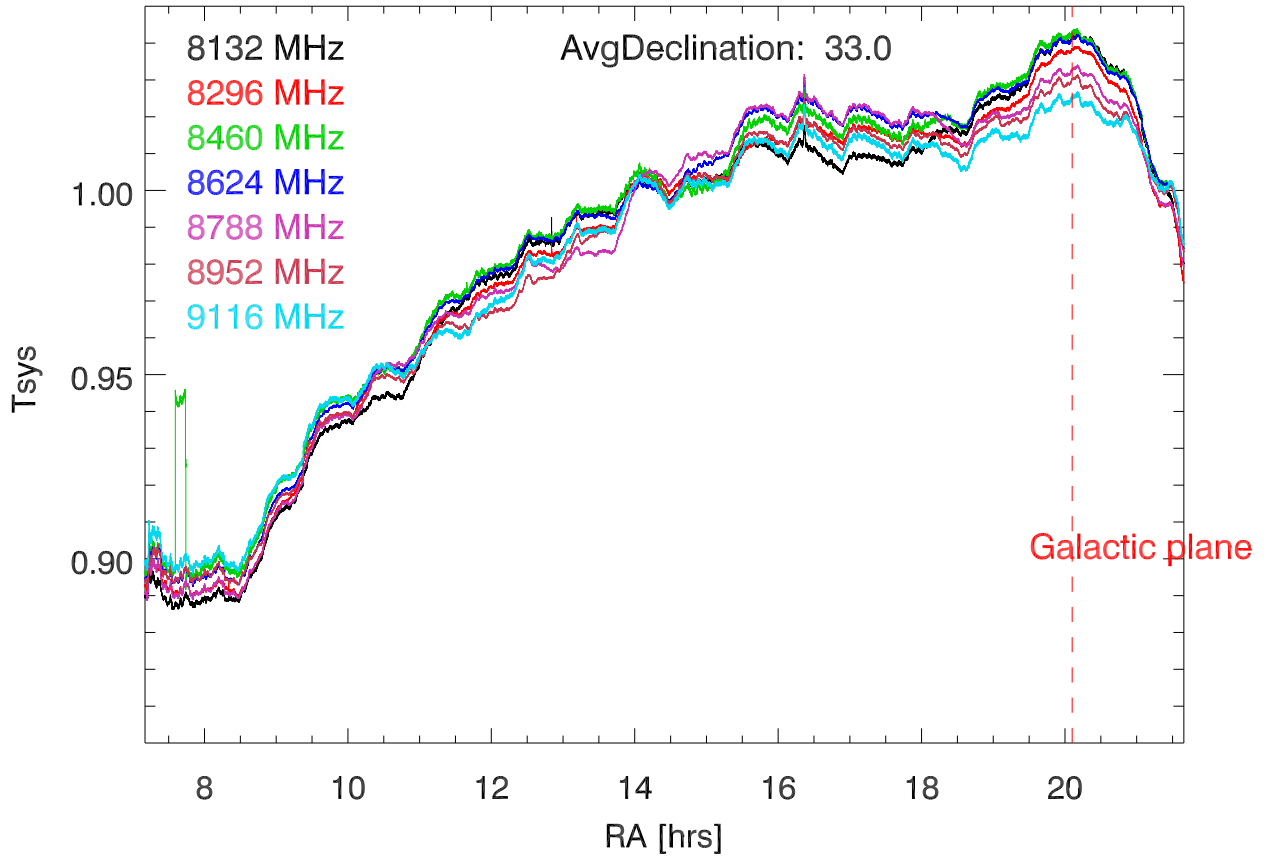

210430 12m totalPwr(172MHz) vs RA. OverplotBands. PoIA

PoIB