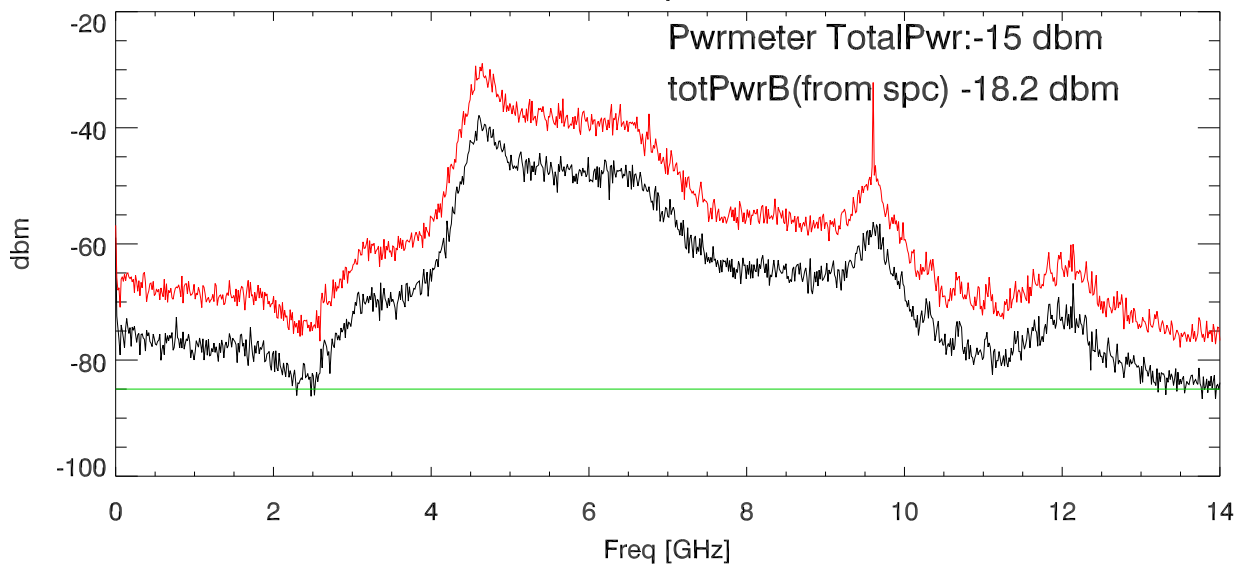

210426 12meter Xb spectrum output of LNA (blankSky). PoIB

After 20ft cable, before amp2. PoIB

After Amp 2. PoIB

Overplot avg spectra from 3 positions (PoIB)

Overplot Peak Hold spectra from 3 positions (PoIB)

avg spectra: Gain from 20 Ft cable and 2nd amp