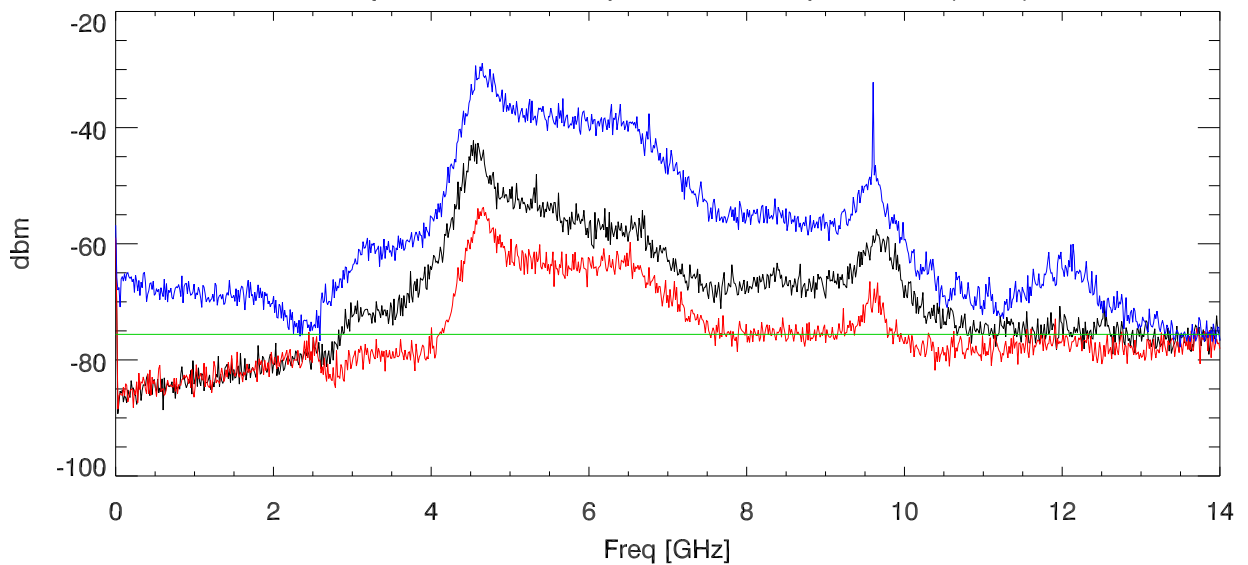

210426 12meter Xb spectrum output of LNA (blankSky). PoIB

After 20ft cable, before amp2. PoIB

After Amp 2. PoIB

Overplot avg spectra from 3 positions (PoIB)

Overplot Peak Hold spectra from 3 positions (PoIB)

avg spectra: Gain from 20 Ft cable and 2nd amp