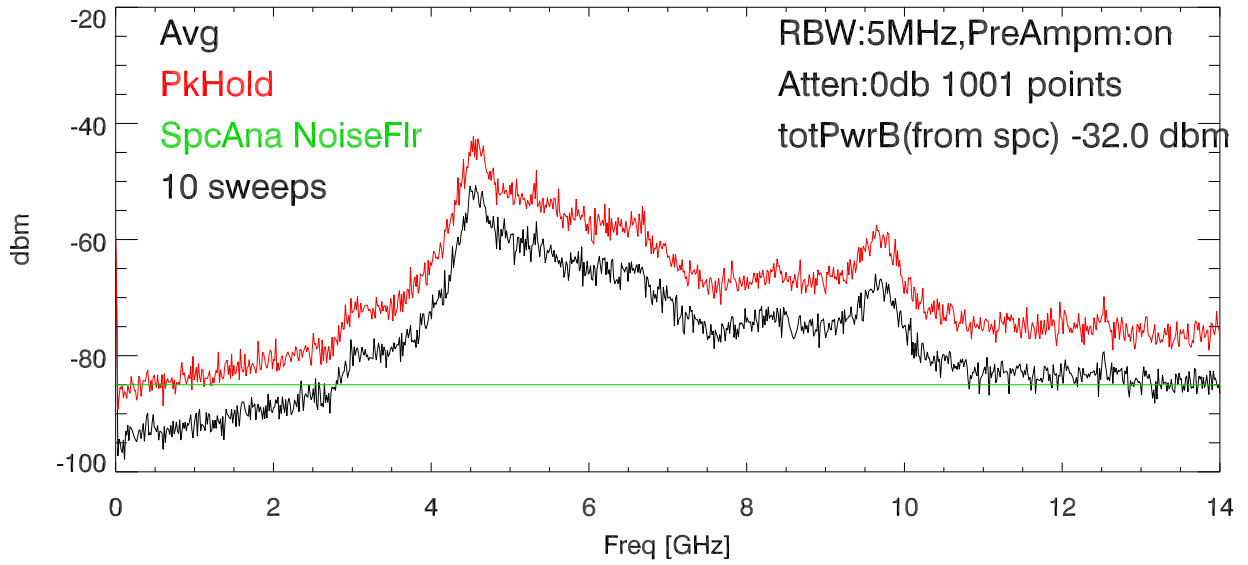

210426 12meter Xb spectrum output of LNA (blankSky). PoIB

After 20ft cable, before amp2. PoIB

After Amp 2. PoIB

Overplot avg spectra from 3 positions (PoIB)

Overplot Peak Hold spectra from 3 positions (PoIB)

avg spectra: Gain from 20 Ft cable and 2nd amp