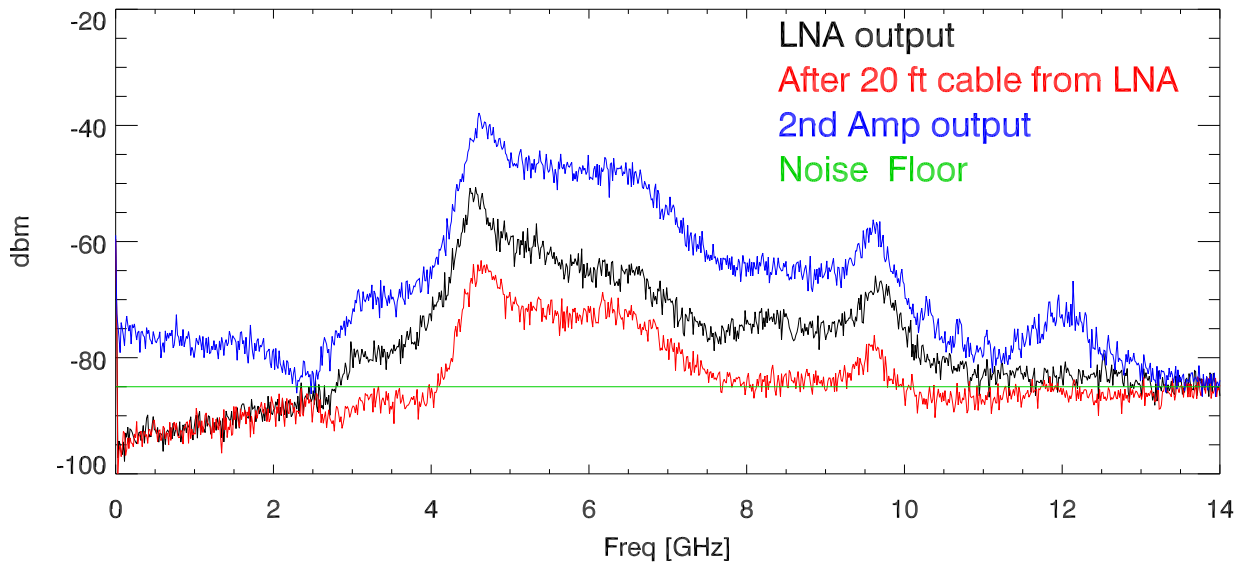

210426 12meter Xb spectrum output of LNA (blankSky). PoIB

After 20ft cable, before amp2. PoIB

After Amp 2. PoIB

Overplot avg spectra from 3 positions (PoIB)

Overplot Peak Hold spectra from 3 positions (PoIB)

avg spectra: Gain from 20 Ft cable and 2nd amp