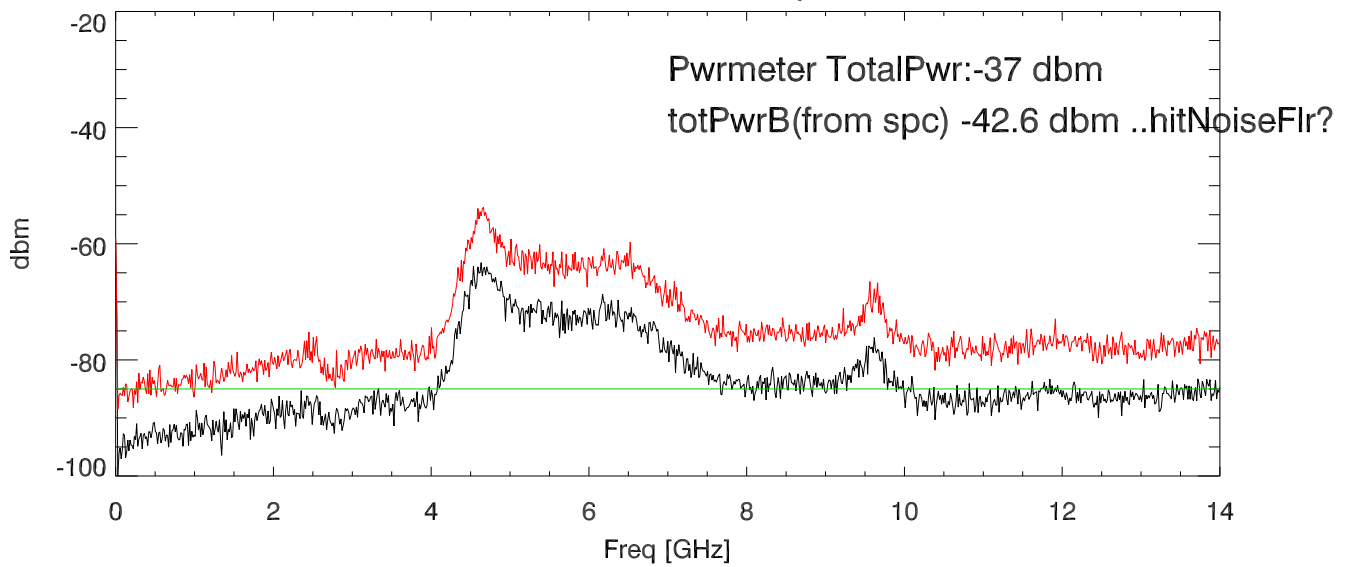

210426 12meter Xb spectrum output of LNA (blankSky). PoIB

After 20ft cable, before amp2. PoIB

After Amp 2. PoIB

Overplot avg spectra from 3 positions (PoIB)

Overplot Peak Hold spectra from 3 positions (PoIB)

avg spectra: Gain from 20 Ft cable and 2nd amp