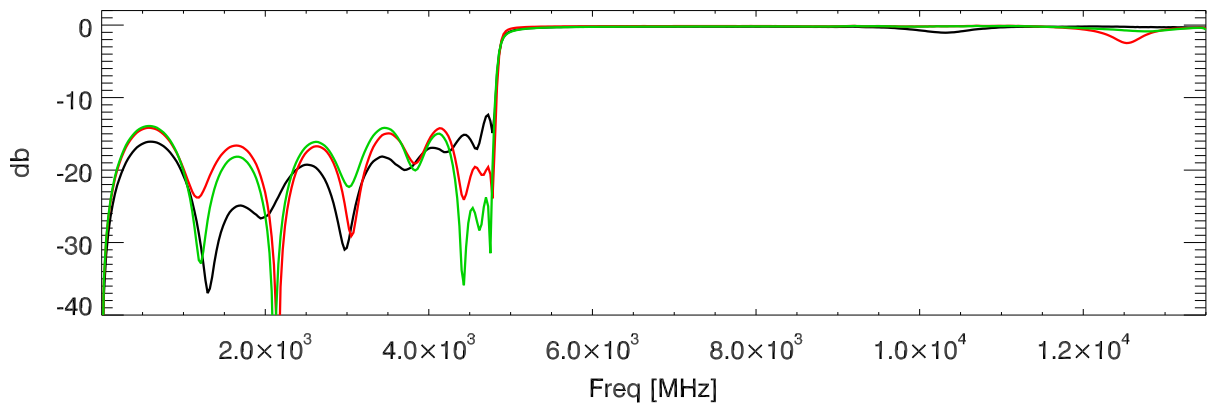

230403: S-parameters for 5GHz_lowpass. S21

S12

S11

S22

Blowup: S21

S12

S11

S22