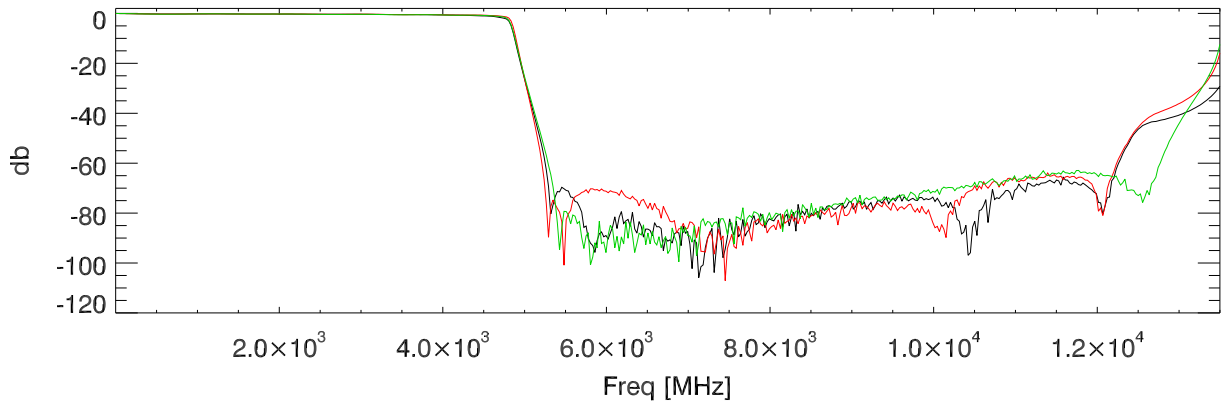

230403: S-parameters for 5GHz_lowpass. S21

S12

S11

S22

Blowup: S21

S12

S11

S22