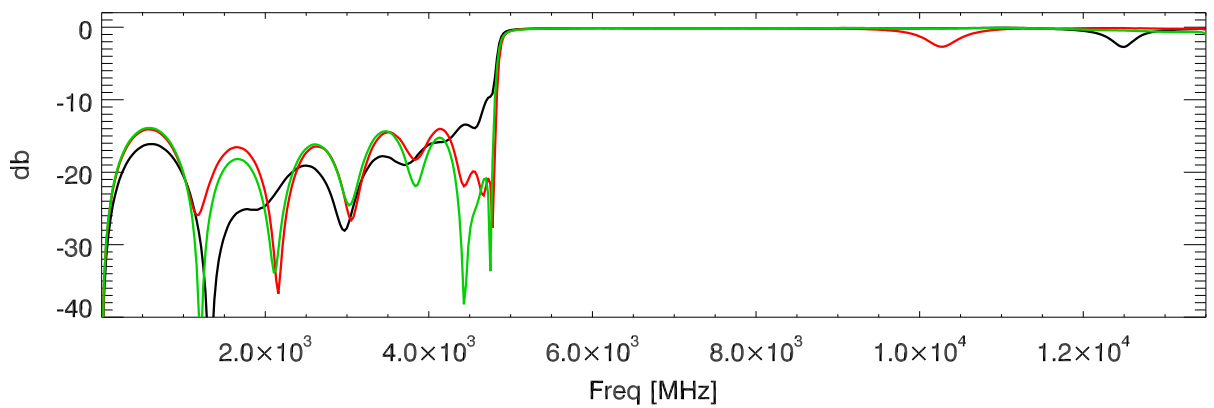

230403: S-parameters for 5GHz_lowpass. S21

S12

S11

S22

Blowup: S21

S12

S11

S22