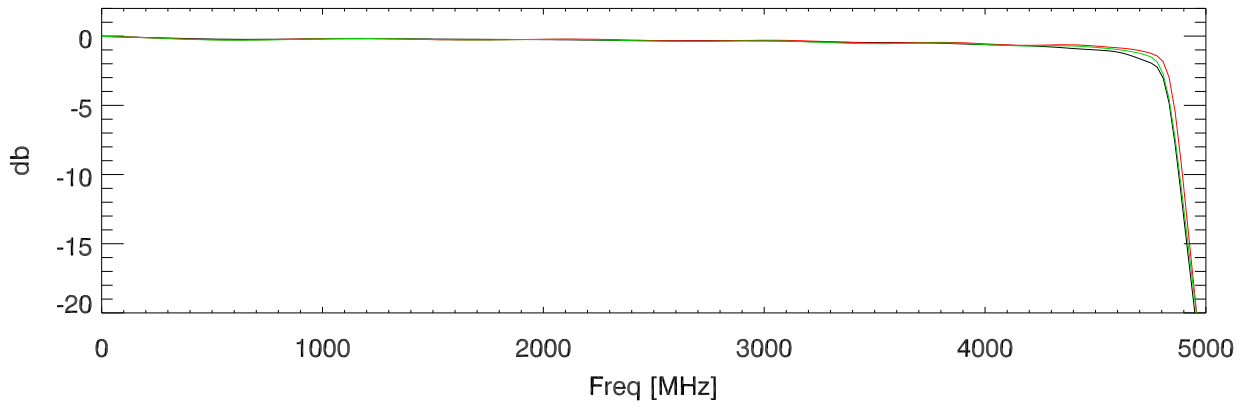

230403: S-parameters for 5GHz_lowpass. S21

S12

S11

S22

Blowup: S21

S12

S11

S22