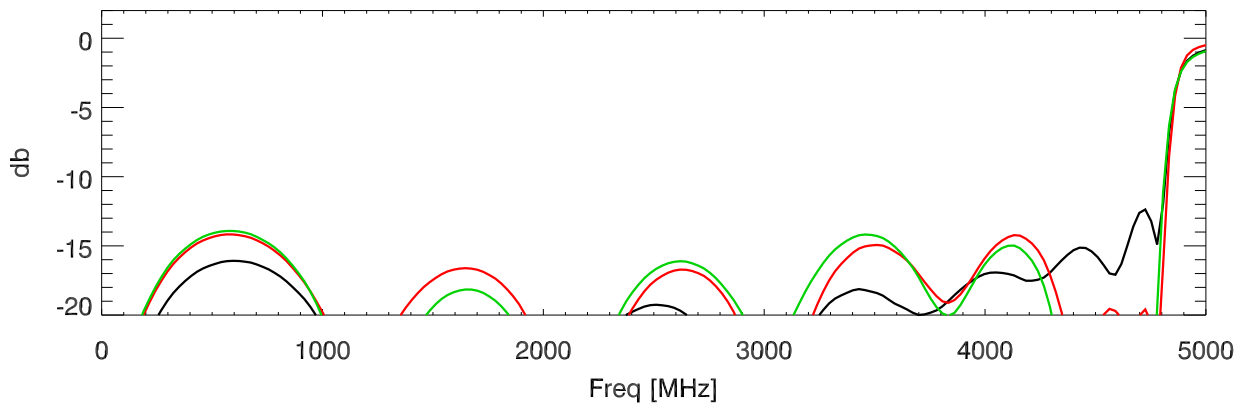

230403: S-parameters for 5GHz_lowpass. S21

S12

S11

S22

Blowup: S21

S12

S11

S22