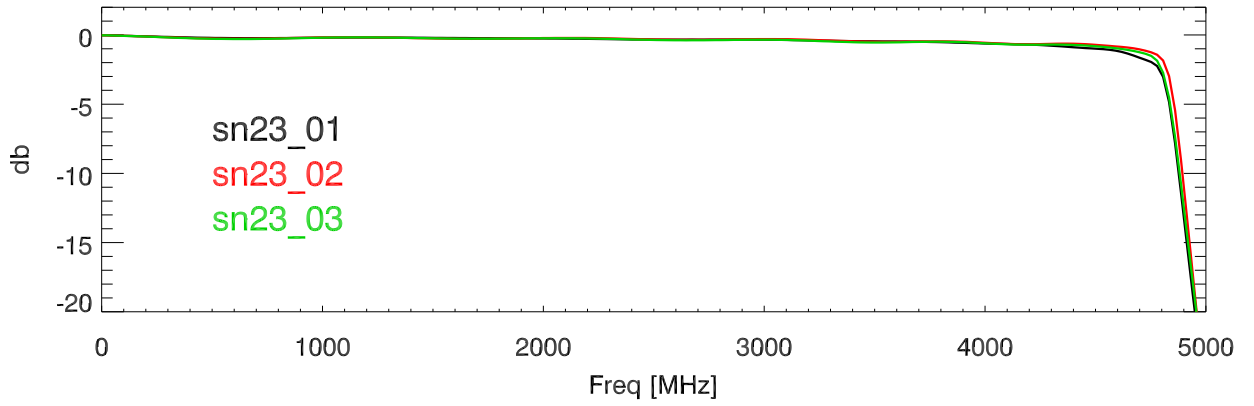

230403: S-parameters for 5GHz_lowpass. S21

S12

S11

S22

Blowup: S21

S12

S11

S22