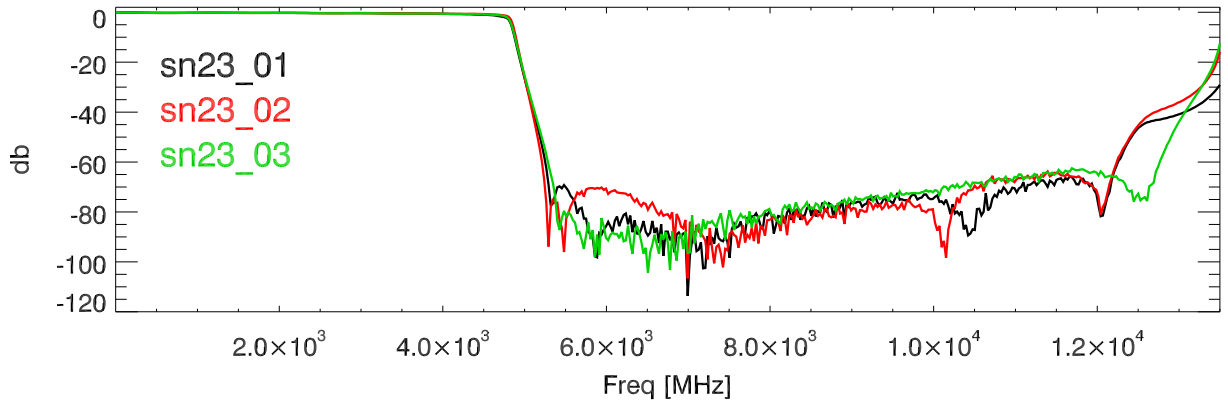

230403: S-parameters for 5GHz_lowpass. S21

S12

S11

S22

Blowup: S21

S12

S11

S22