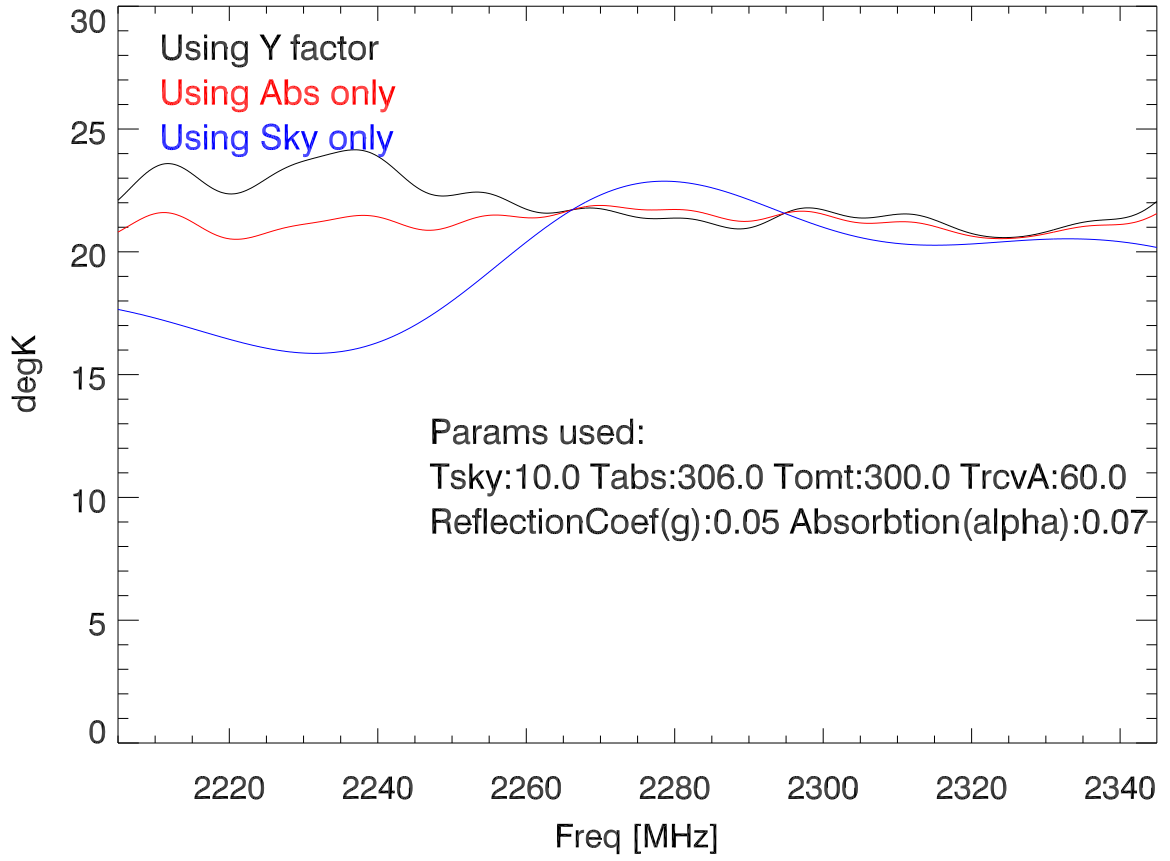

220624 Computed calValue (degK) vs freq PoIA

PoIB

Computed calValue (degK) and sampled Points for lkup table

220624 Measured Sband Tsys vs freq (using calOffs)