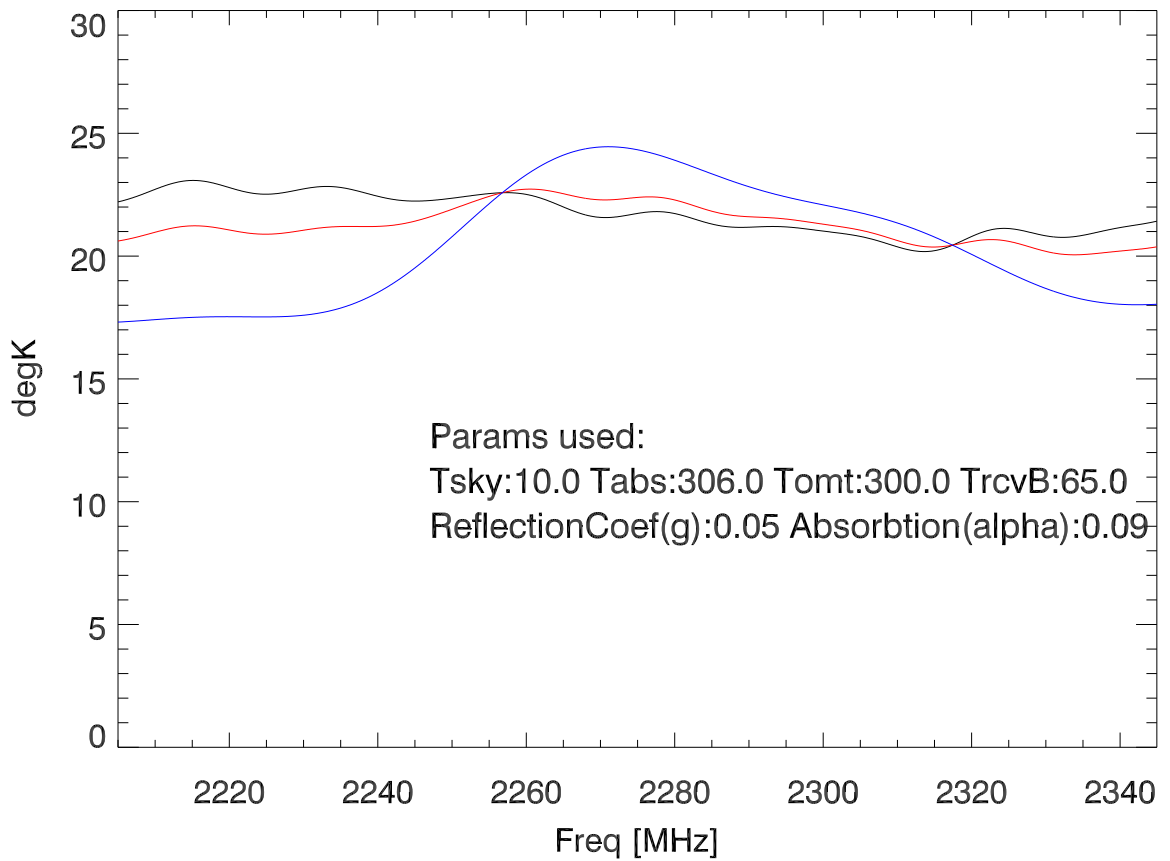

220624 Computed calValue (degK) vs freq PoIA

PoIB

Computed calValue (degK) and sampled Points for lkup table

220624 Measured Sband Tsys vs freq (using calOffs)