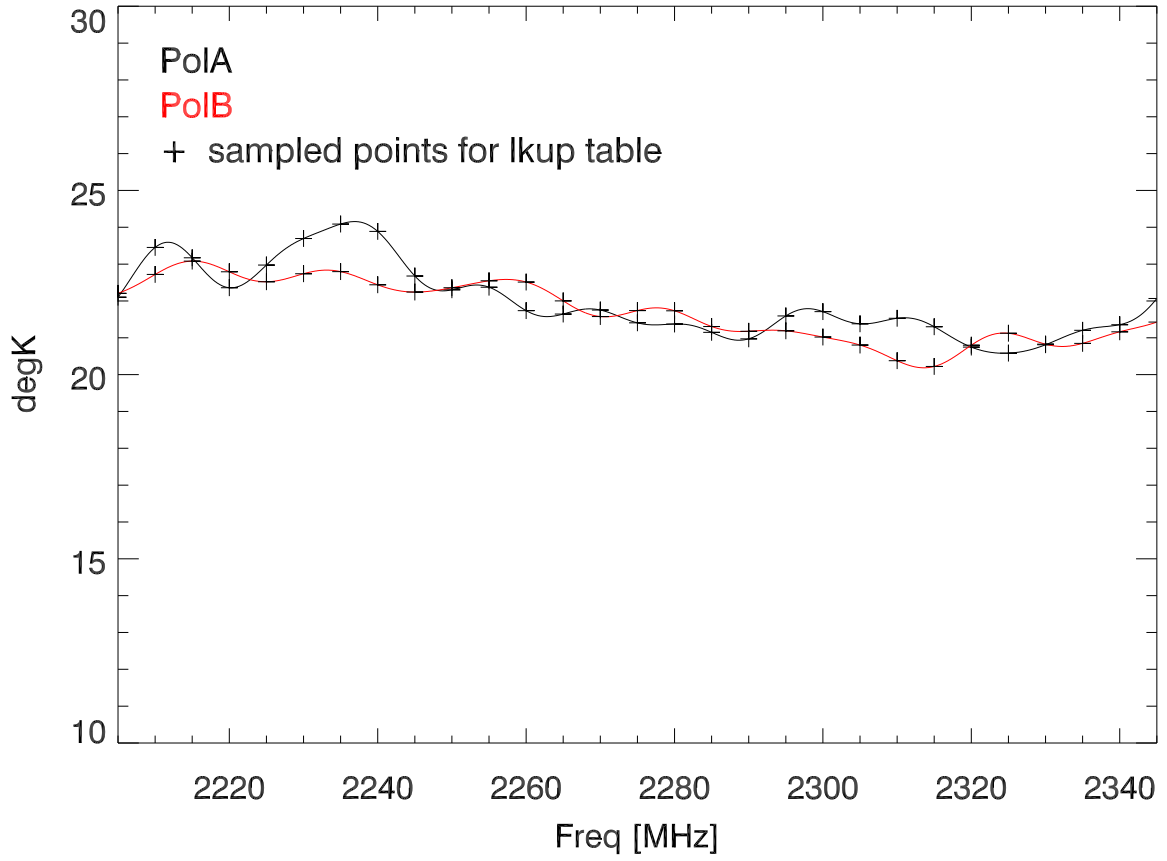

220624 Computed calValue (degK) vs freq PoIA

PoIB

Computed calValue (degK) and sampled Points for lkup table

220624 Measured Sband Tsys vs freq (using calOffs)