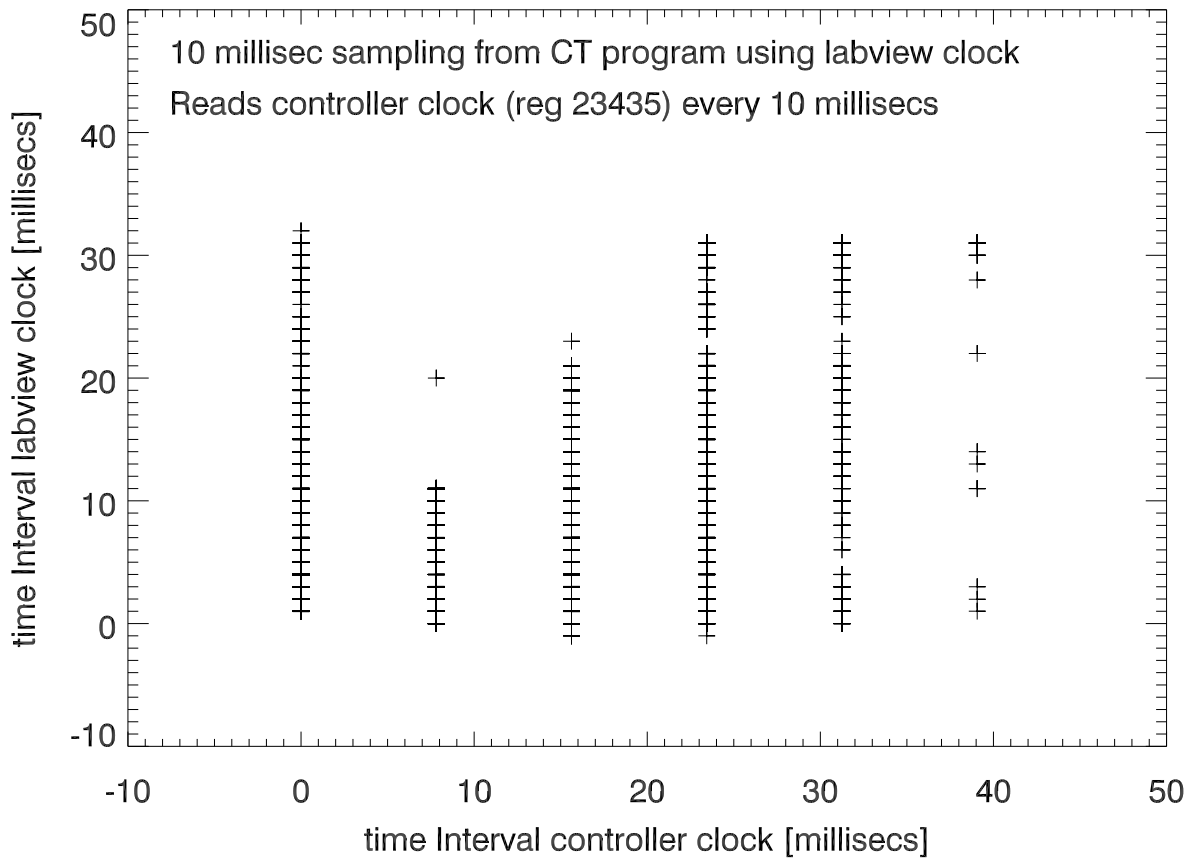

### 25jan11. Plot Controller timeInterval vs labview timeInterval

### Histogram of controller and labview time intervals